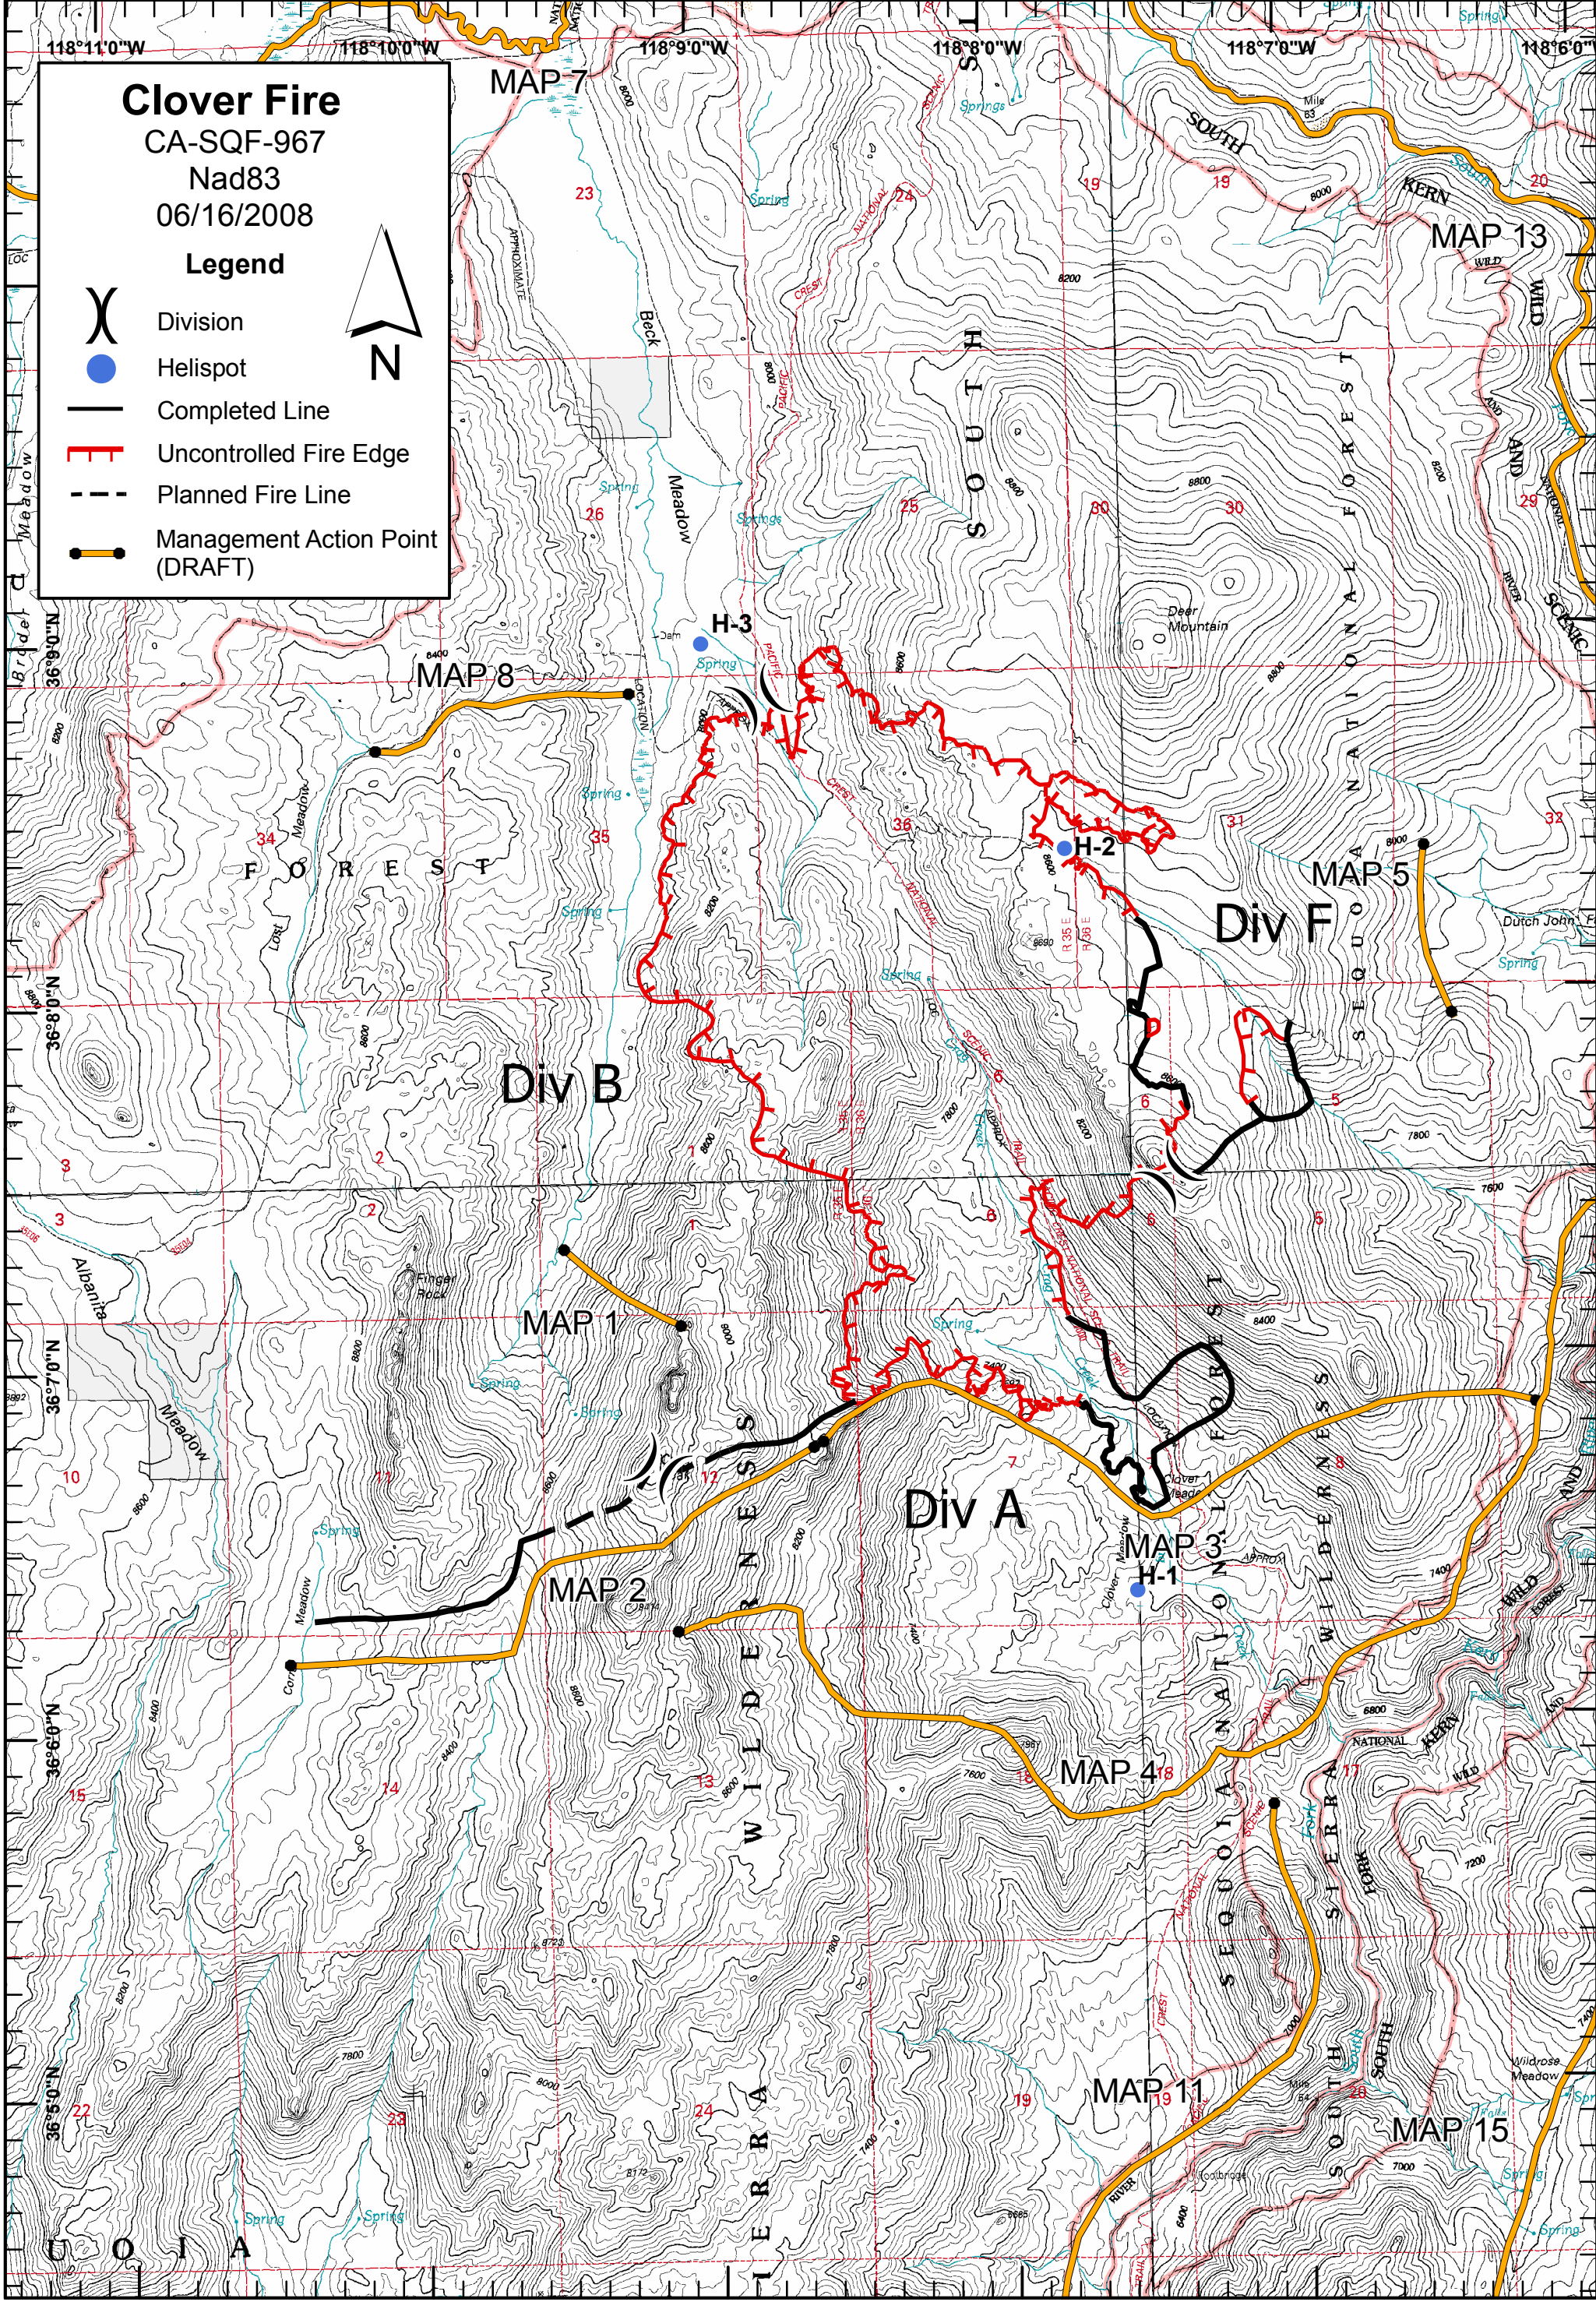

Clover Fire

CA-SQF-967
Nad83
06/16/2008

Legend

-  Division
-  Helispot
-  Completed Line
-  Uncontrolled Fire Edge
-  Planned Fire Line
-  Management Action Point (DRAFT)

1,597 Acres - Fire Perimeter as of 06/15/2008 1030hrs