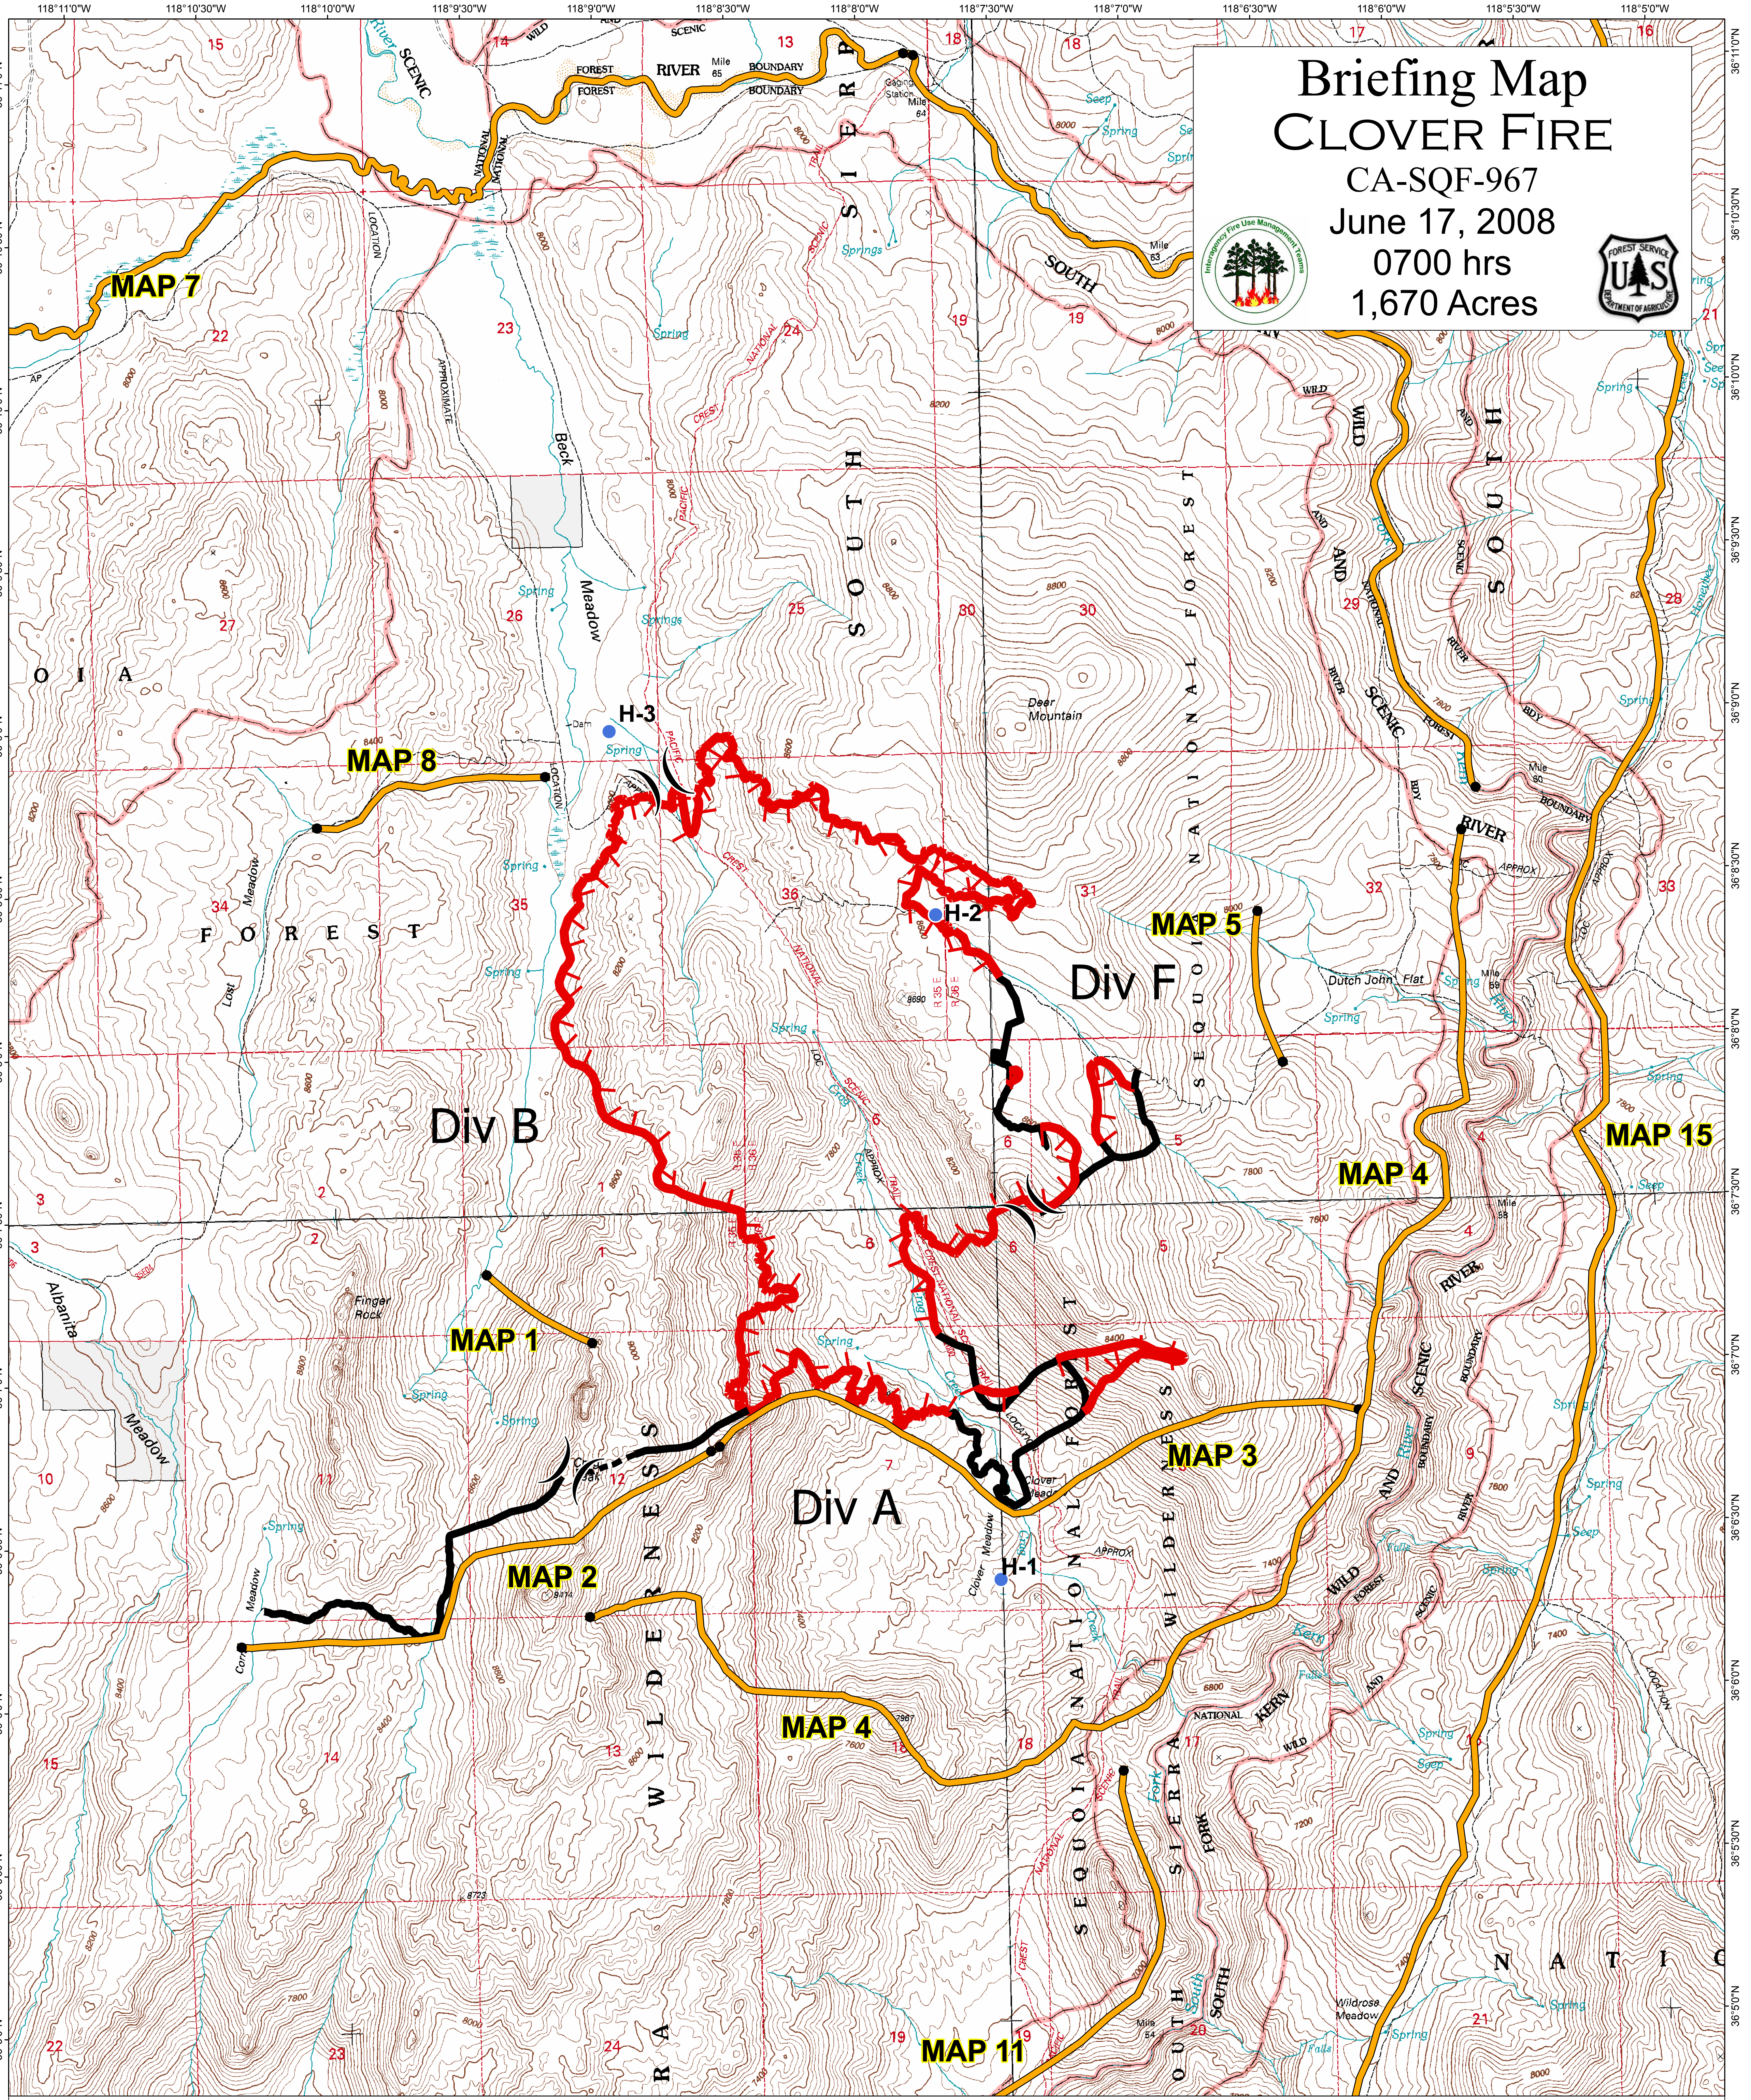

Briefing Map CLOVER FIRE

CA-SQF-967
June 17, 2008
0700 hrs
1,670 Acres

- () Division
- Helispot
- ▬ Uncontrolled Fire Edge
- ▬ Completed Line
- - - Planned Fire Line

Fire Perimeter as of 6/16/08 1100hrs

Kern River Ranger District
Sequoia National Forest