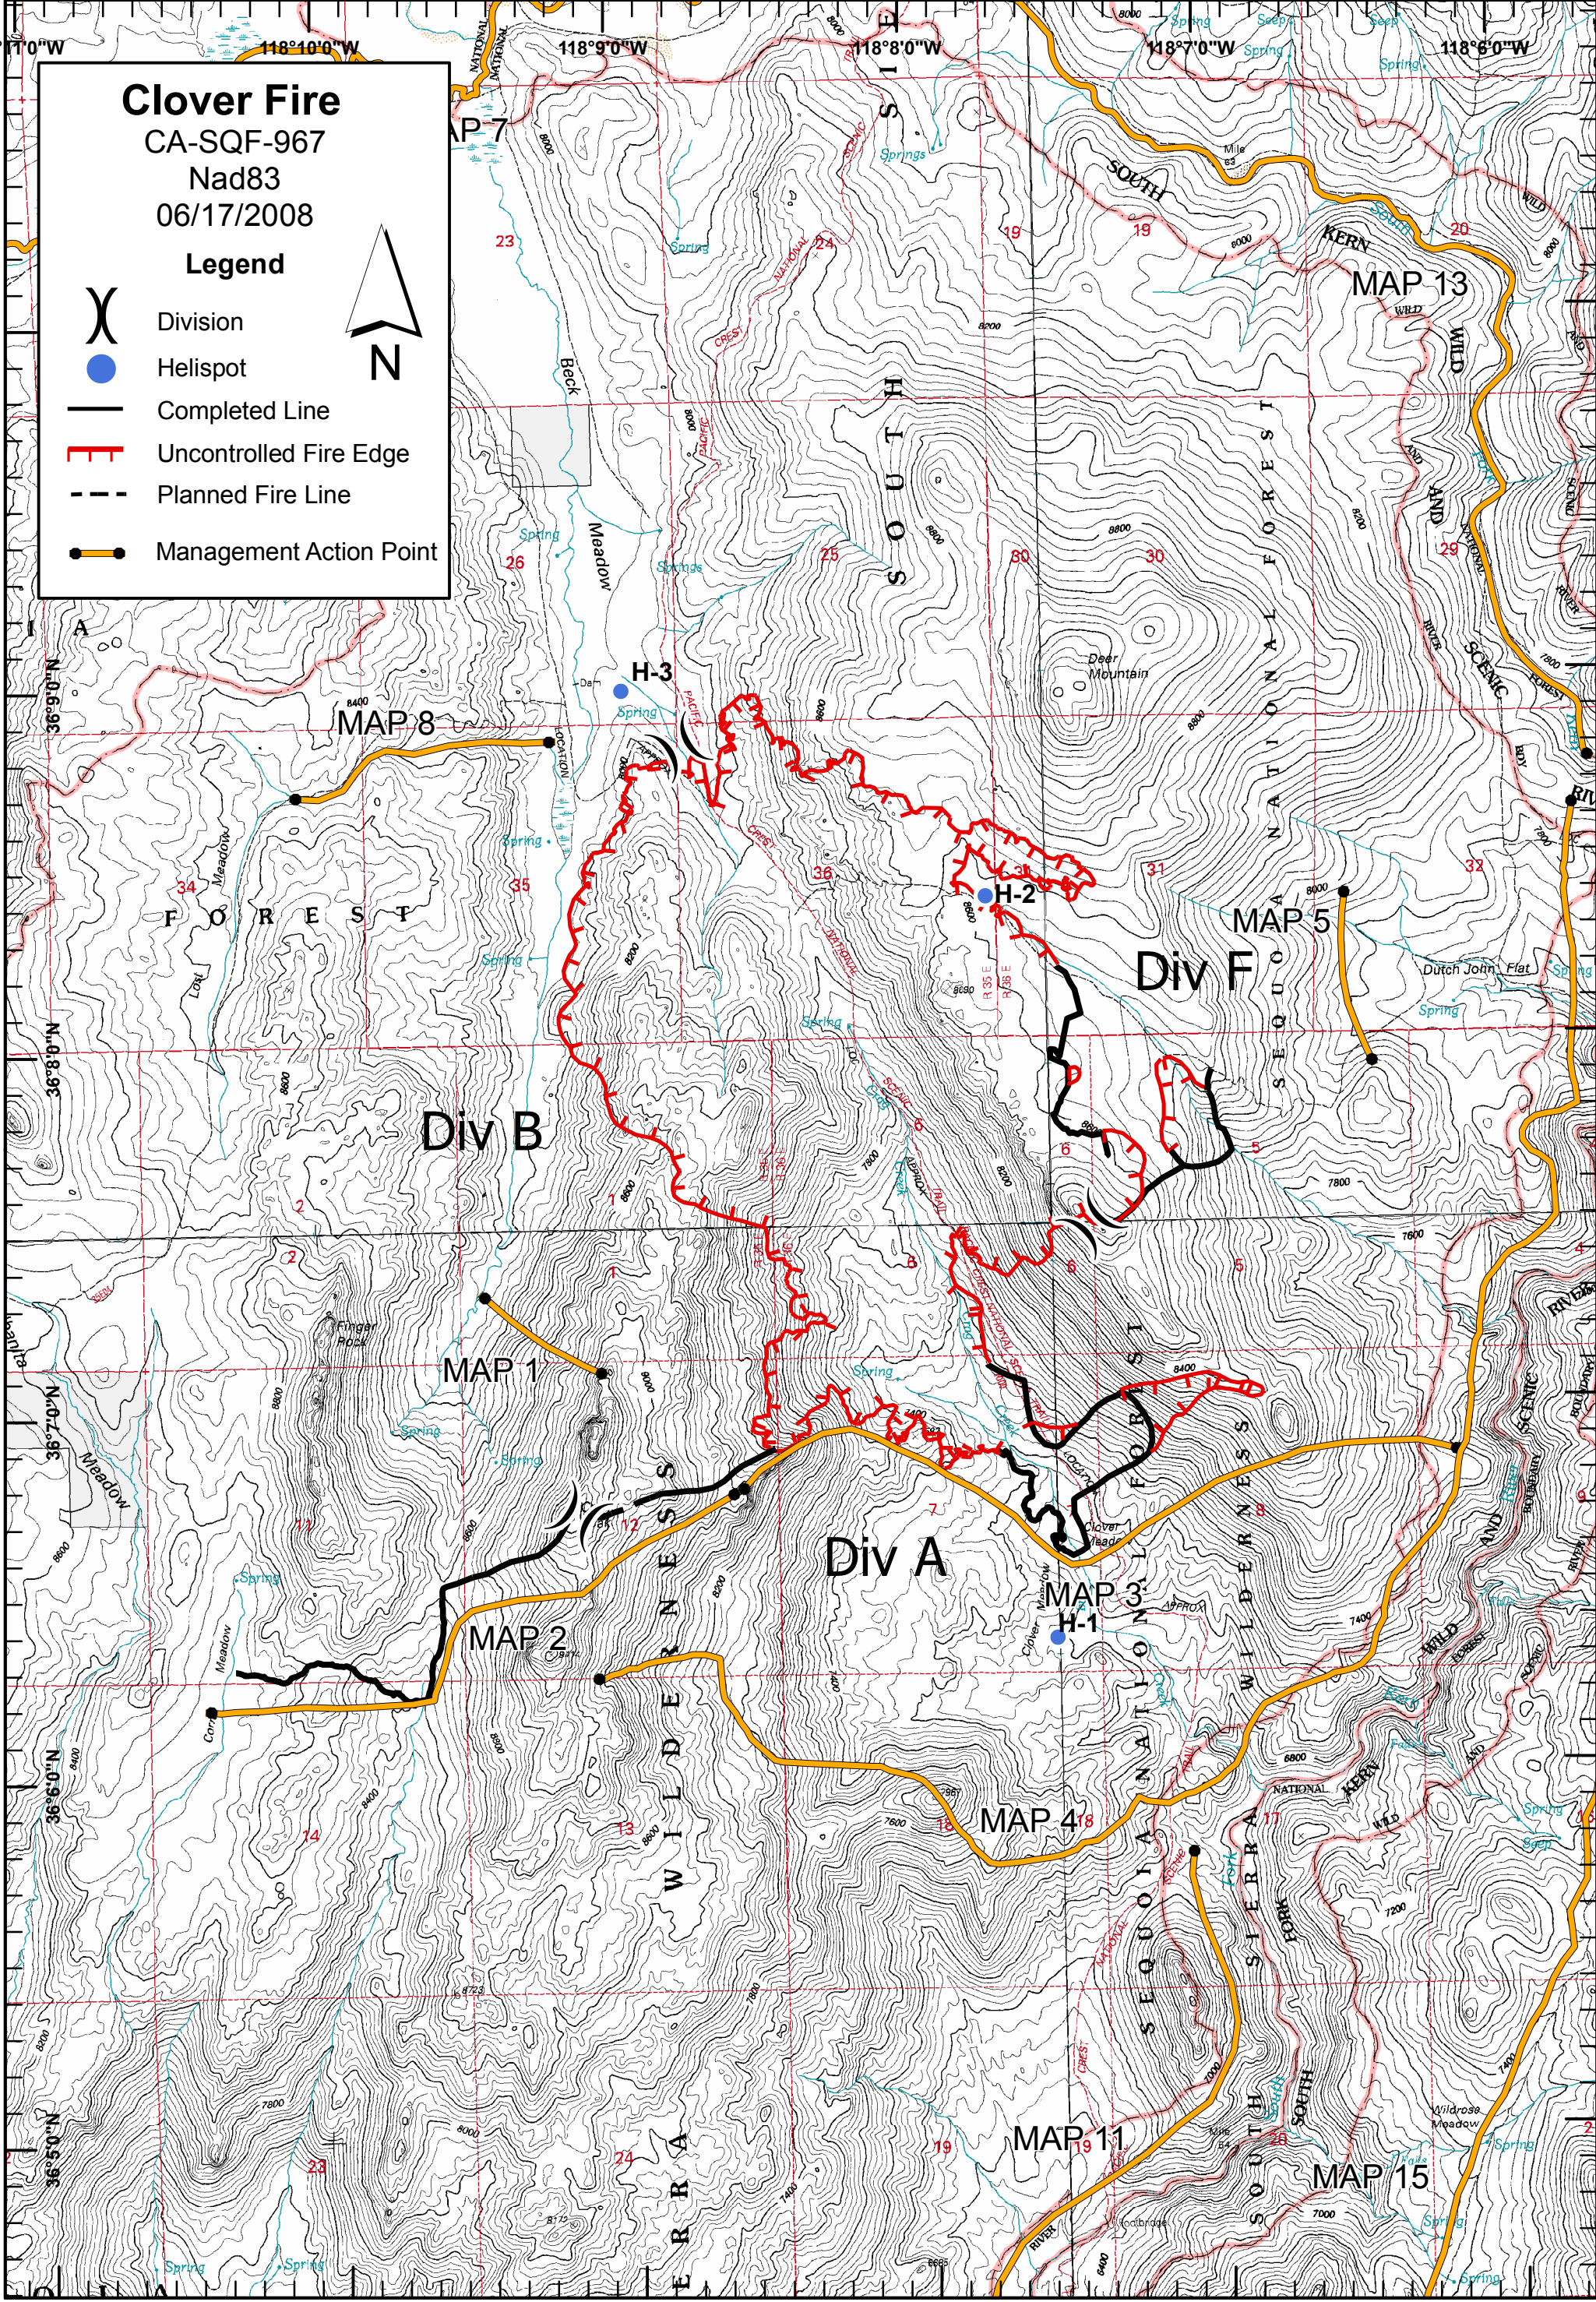

# Clover Fire

CA-SQF-967  
Nad83  
06/17/2008

## Legend

-  Division
-  Helispot
-  Completed Line
-  Uncontrolled Fire Edge
-  Planned Fire Line
-  Management Action Point

1,670 Acres - Fire Perimeter as of 06/16/2008 1100hrs