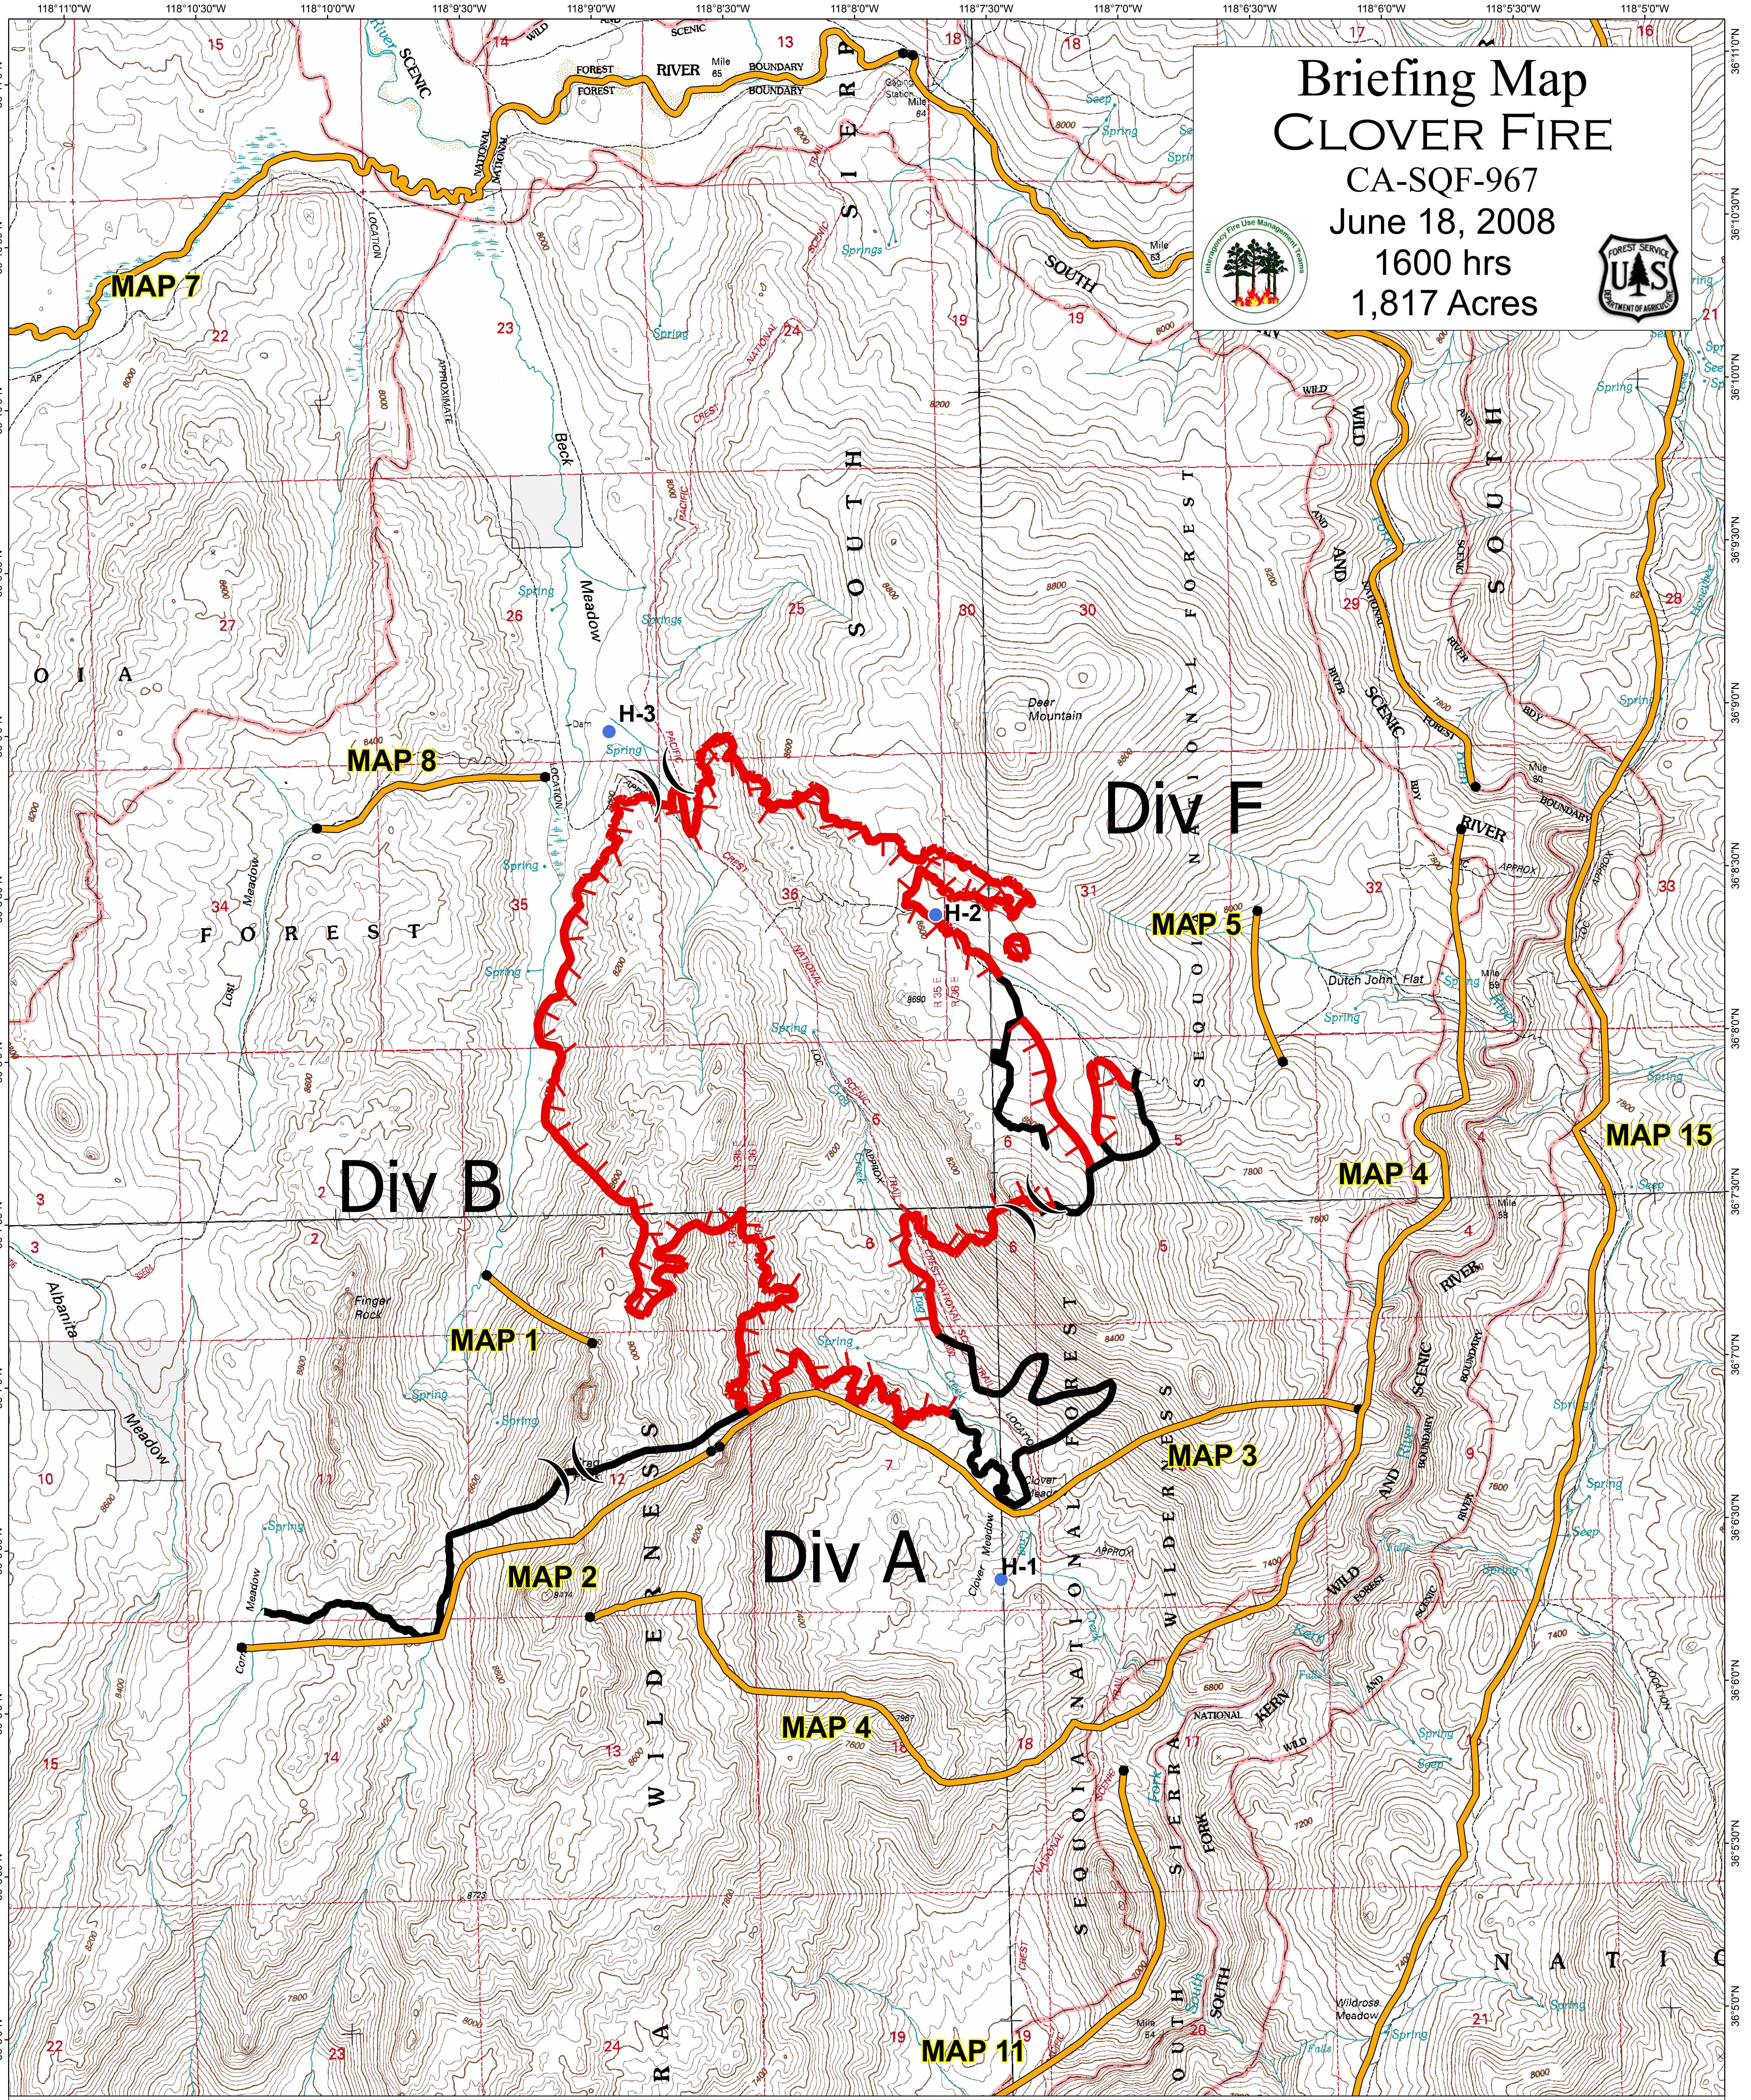

Briefing Map CLOVER FIRE

CA-SQF-967
June 18, 2008
1600 hrs
1,817 Acres

- () Division
- Helispot
- Uncontrolled Fire Edge
- Completed Line

Fire Perimeter as of 6/18/08 0930hrs

Kern River Ranger District
Sequoia National Forest