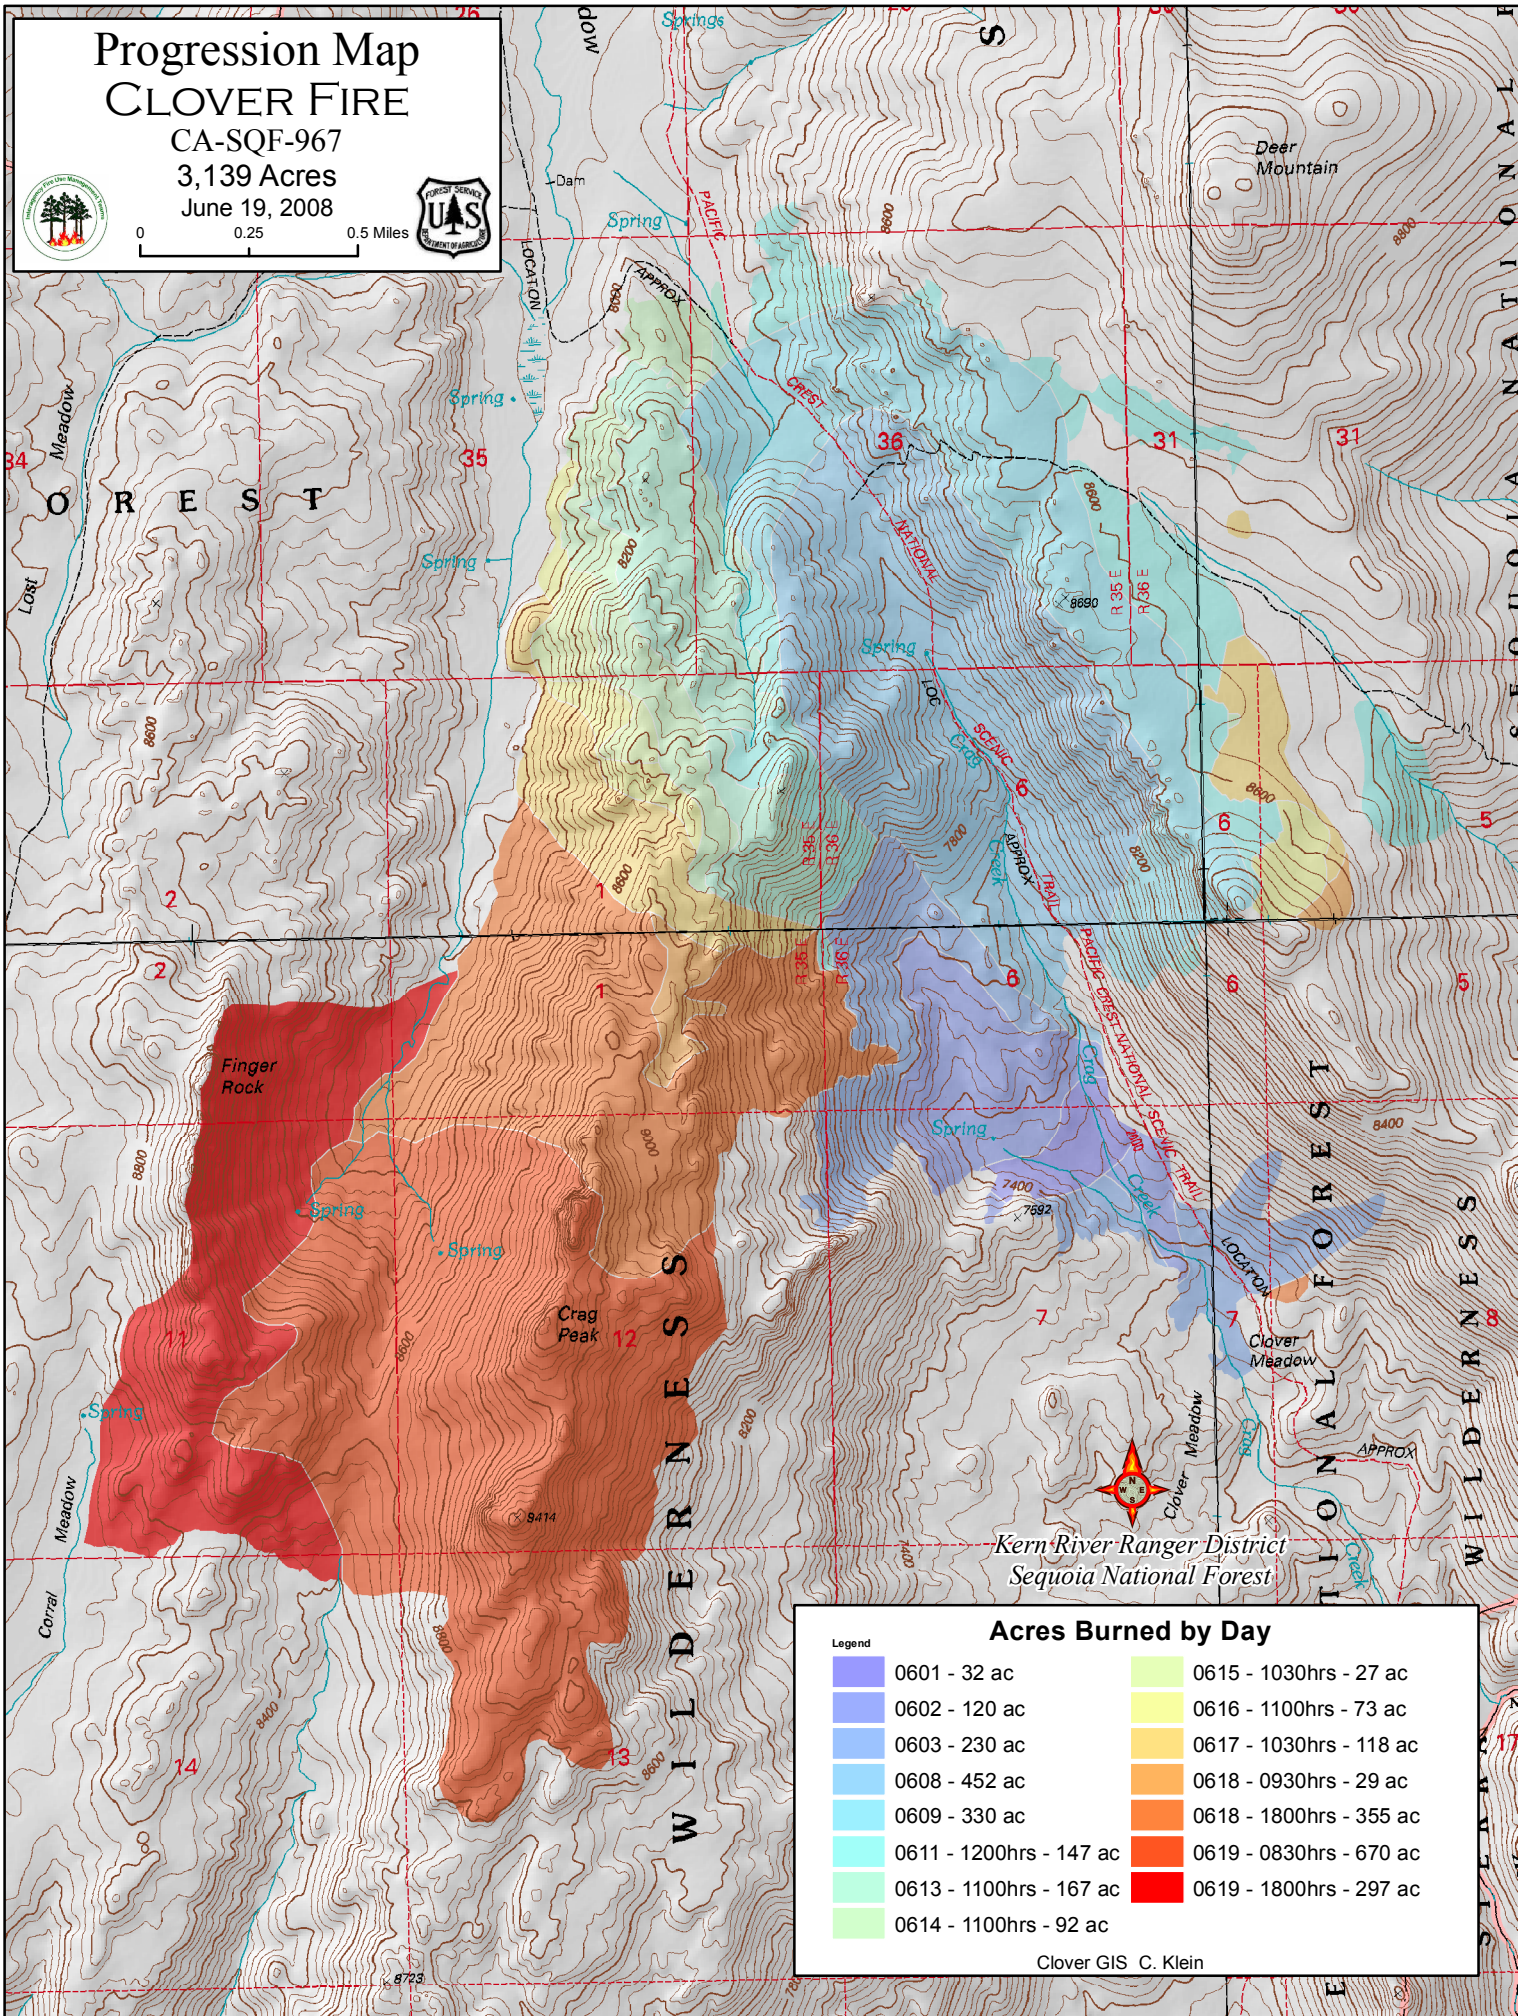

# Progression Map CLOVER FIRE

CA-SQF-967

3,139 Acres

June 19, 2008

0 0.25 0.5 Miles

Kern River Ranger District  
Sequoia National Forest

Legend		Acres Burned by Day	
0601 - 32 ac	0615 - 1030hrs - 27 ac	0616 - 1100hrs - 73 ac	
0602 - 120 ac	0617 - 1030hrs - 118 ac	0618 - 0930hrs - 29 ac	
0603 - 230 ac	0618 - 1800hrs - 355 ac	0619 - 0830hrs - 670 ac	
0608 - 452 ac	0619 - 1800hrs - 297 ac		
0609 - 330 ac			
0611 - 1200hrs - 147 ac			
0613 - 1100hrs - 167 ac			
0614 - 1100hrs - 92 ac			

Clover GIS C. Klein