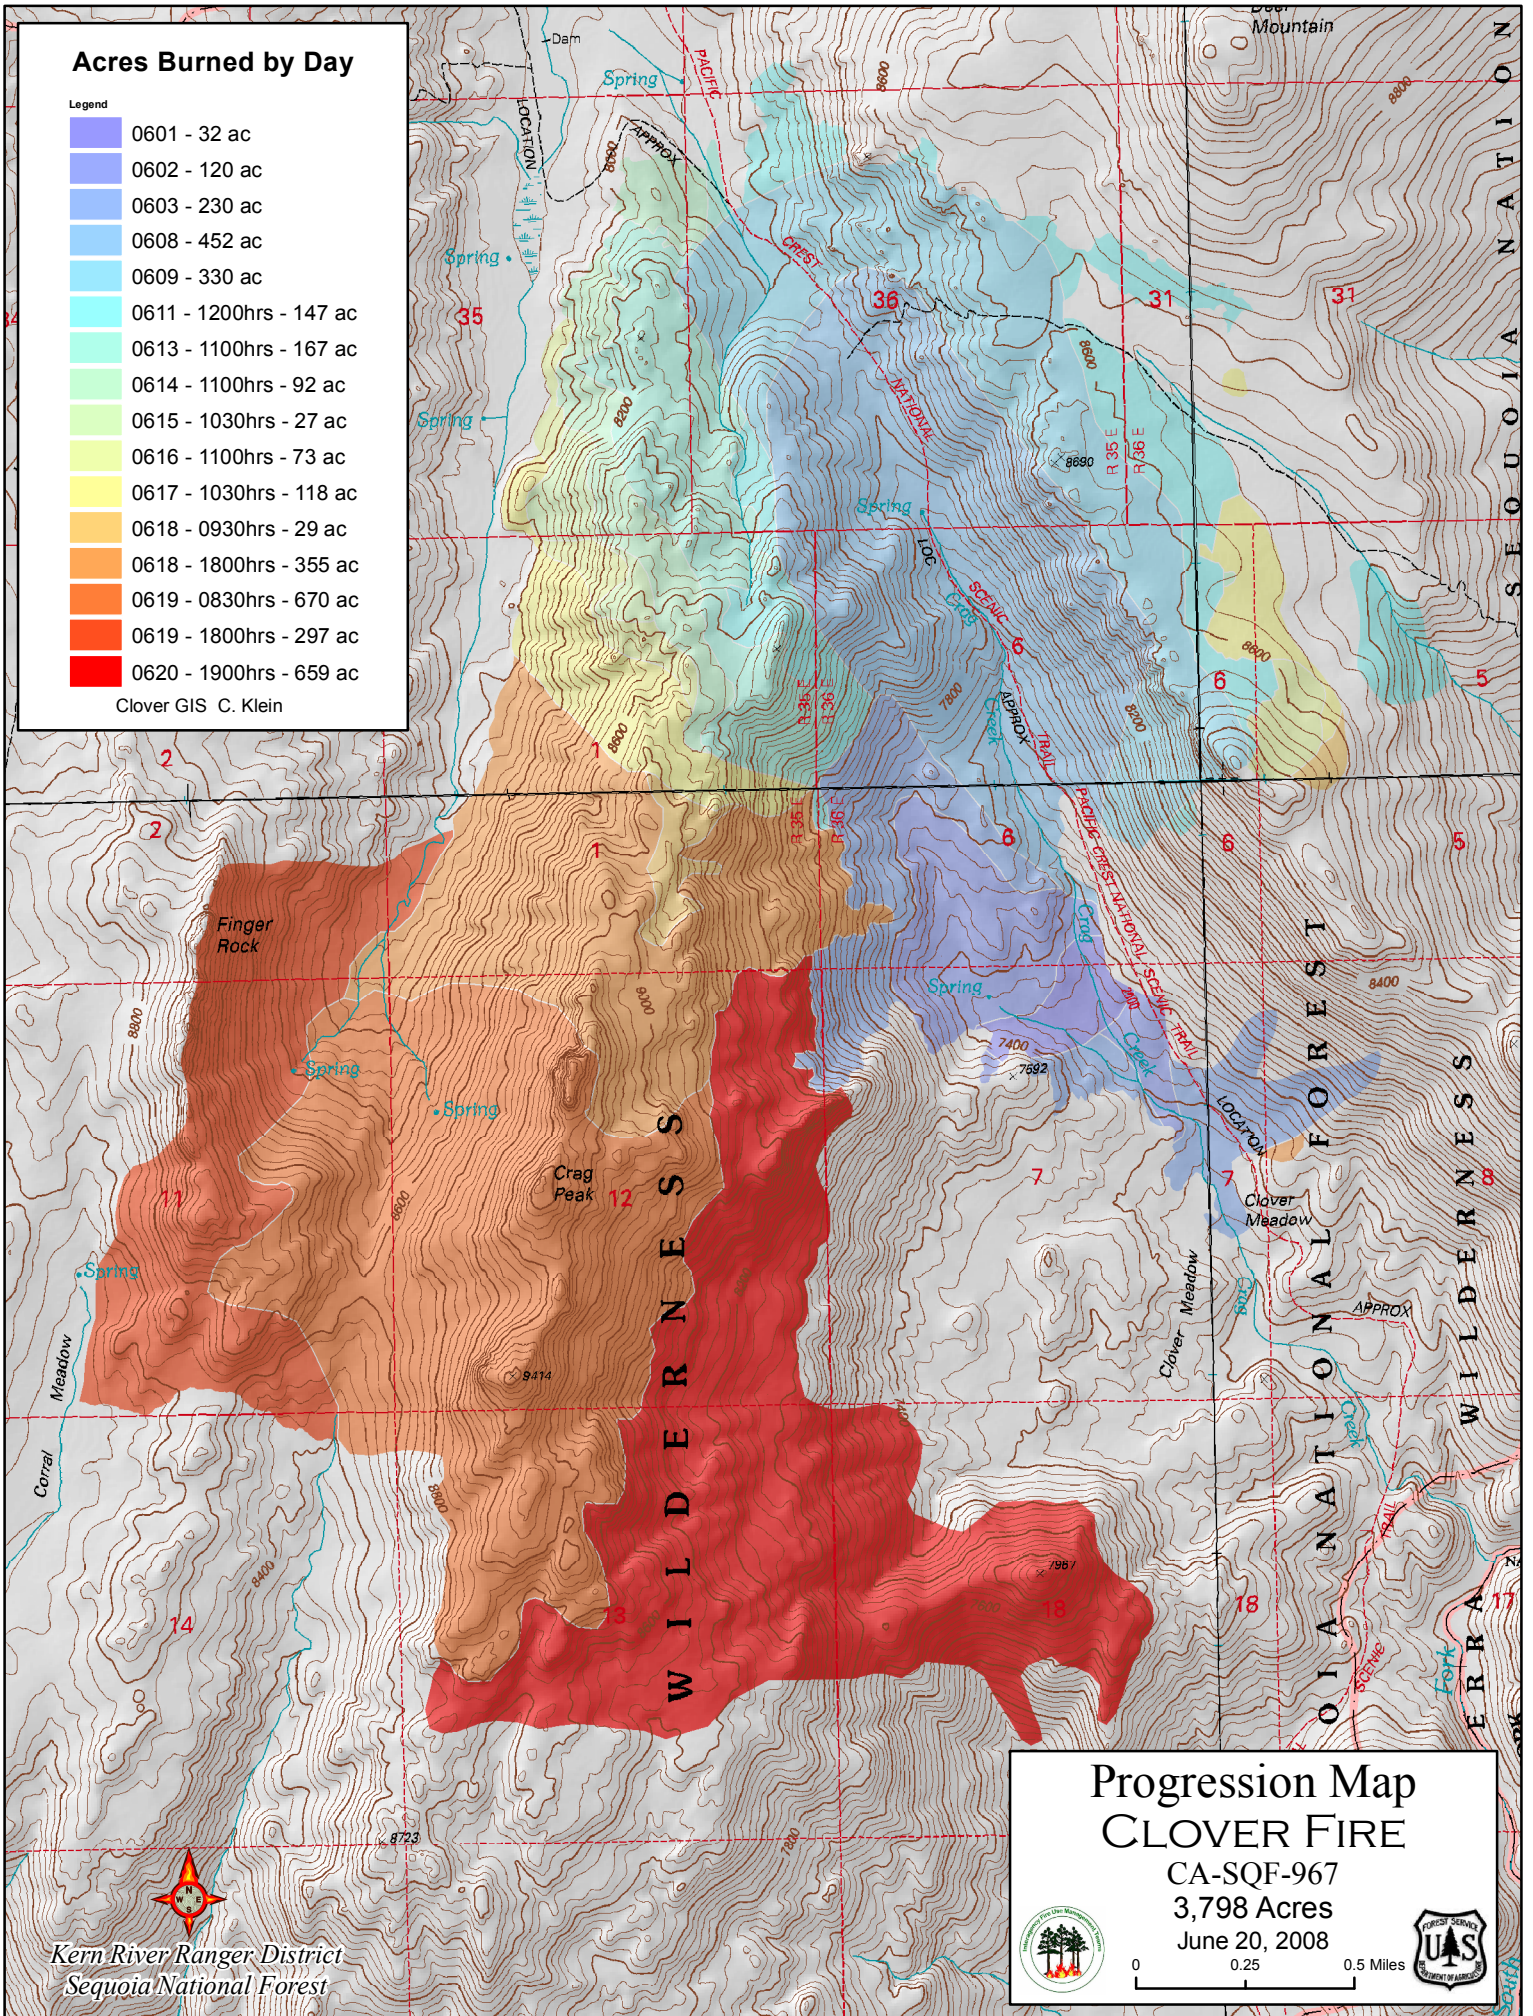

Acres Burned by Day

Legend

- 0601 - 32 ac
- 0602 - 120 ac
- 0603 - 230 ac
- 0608 - 452 ac
- 0609 - 330 ac
- 0611 - 1200hrs - 147 ac
- 0613 - 1100hrs - 167 ac
- 0614 - 1100hrs - 92 ac
- 0615 - 1030hrs - 27 ac
- 0616 - 1100hrs - 73 ac
- 0617 - 1030hrs - 118 ac
- 0618 - 0930hrs - 29 ac
- 0618 - 1800hrs - 355 ac
- 0619 - 0830hrs - 670 ac
- 0619 - 1800hrs - 297 ac
- 0620 - 1900hrs - 659 ac

Clover GIS C. Klein

Progression Map CLOVER FIRE

CA-SQF-967

3,798 Acres

June 20, 2008

0 0.25 0.5 Miles

Kern River Ranger District
Sequoia National Forest