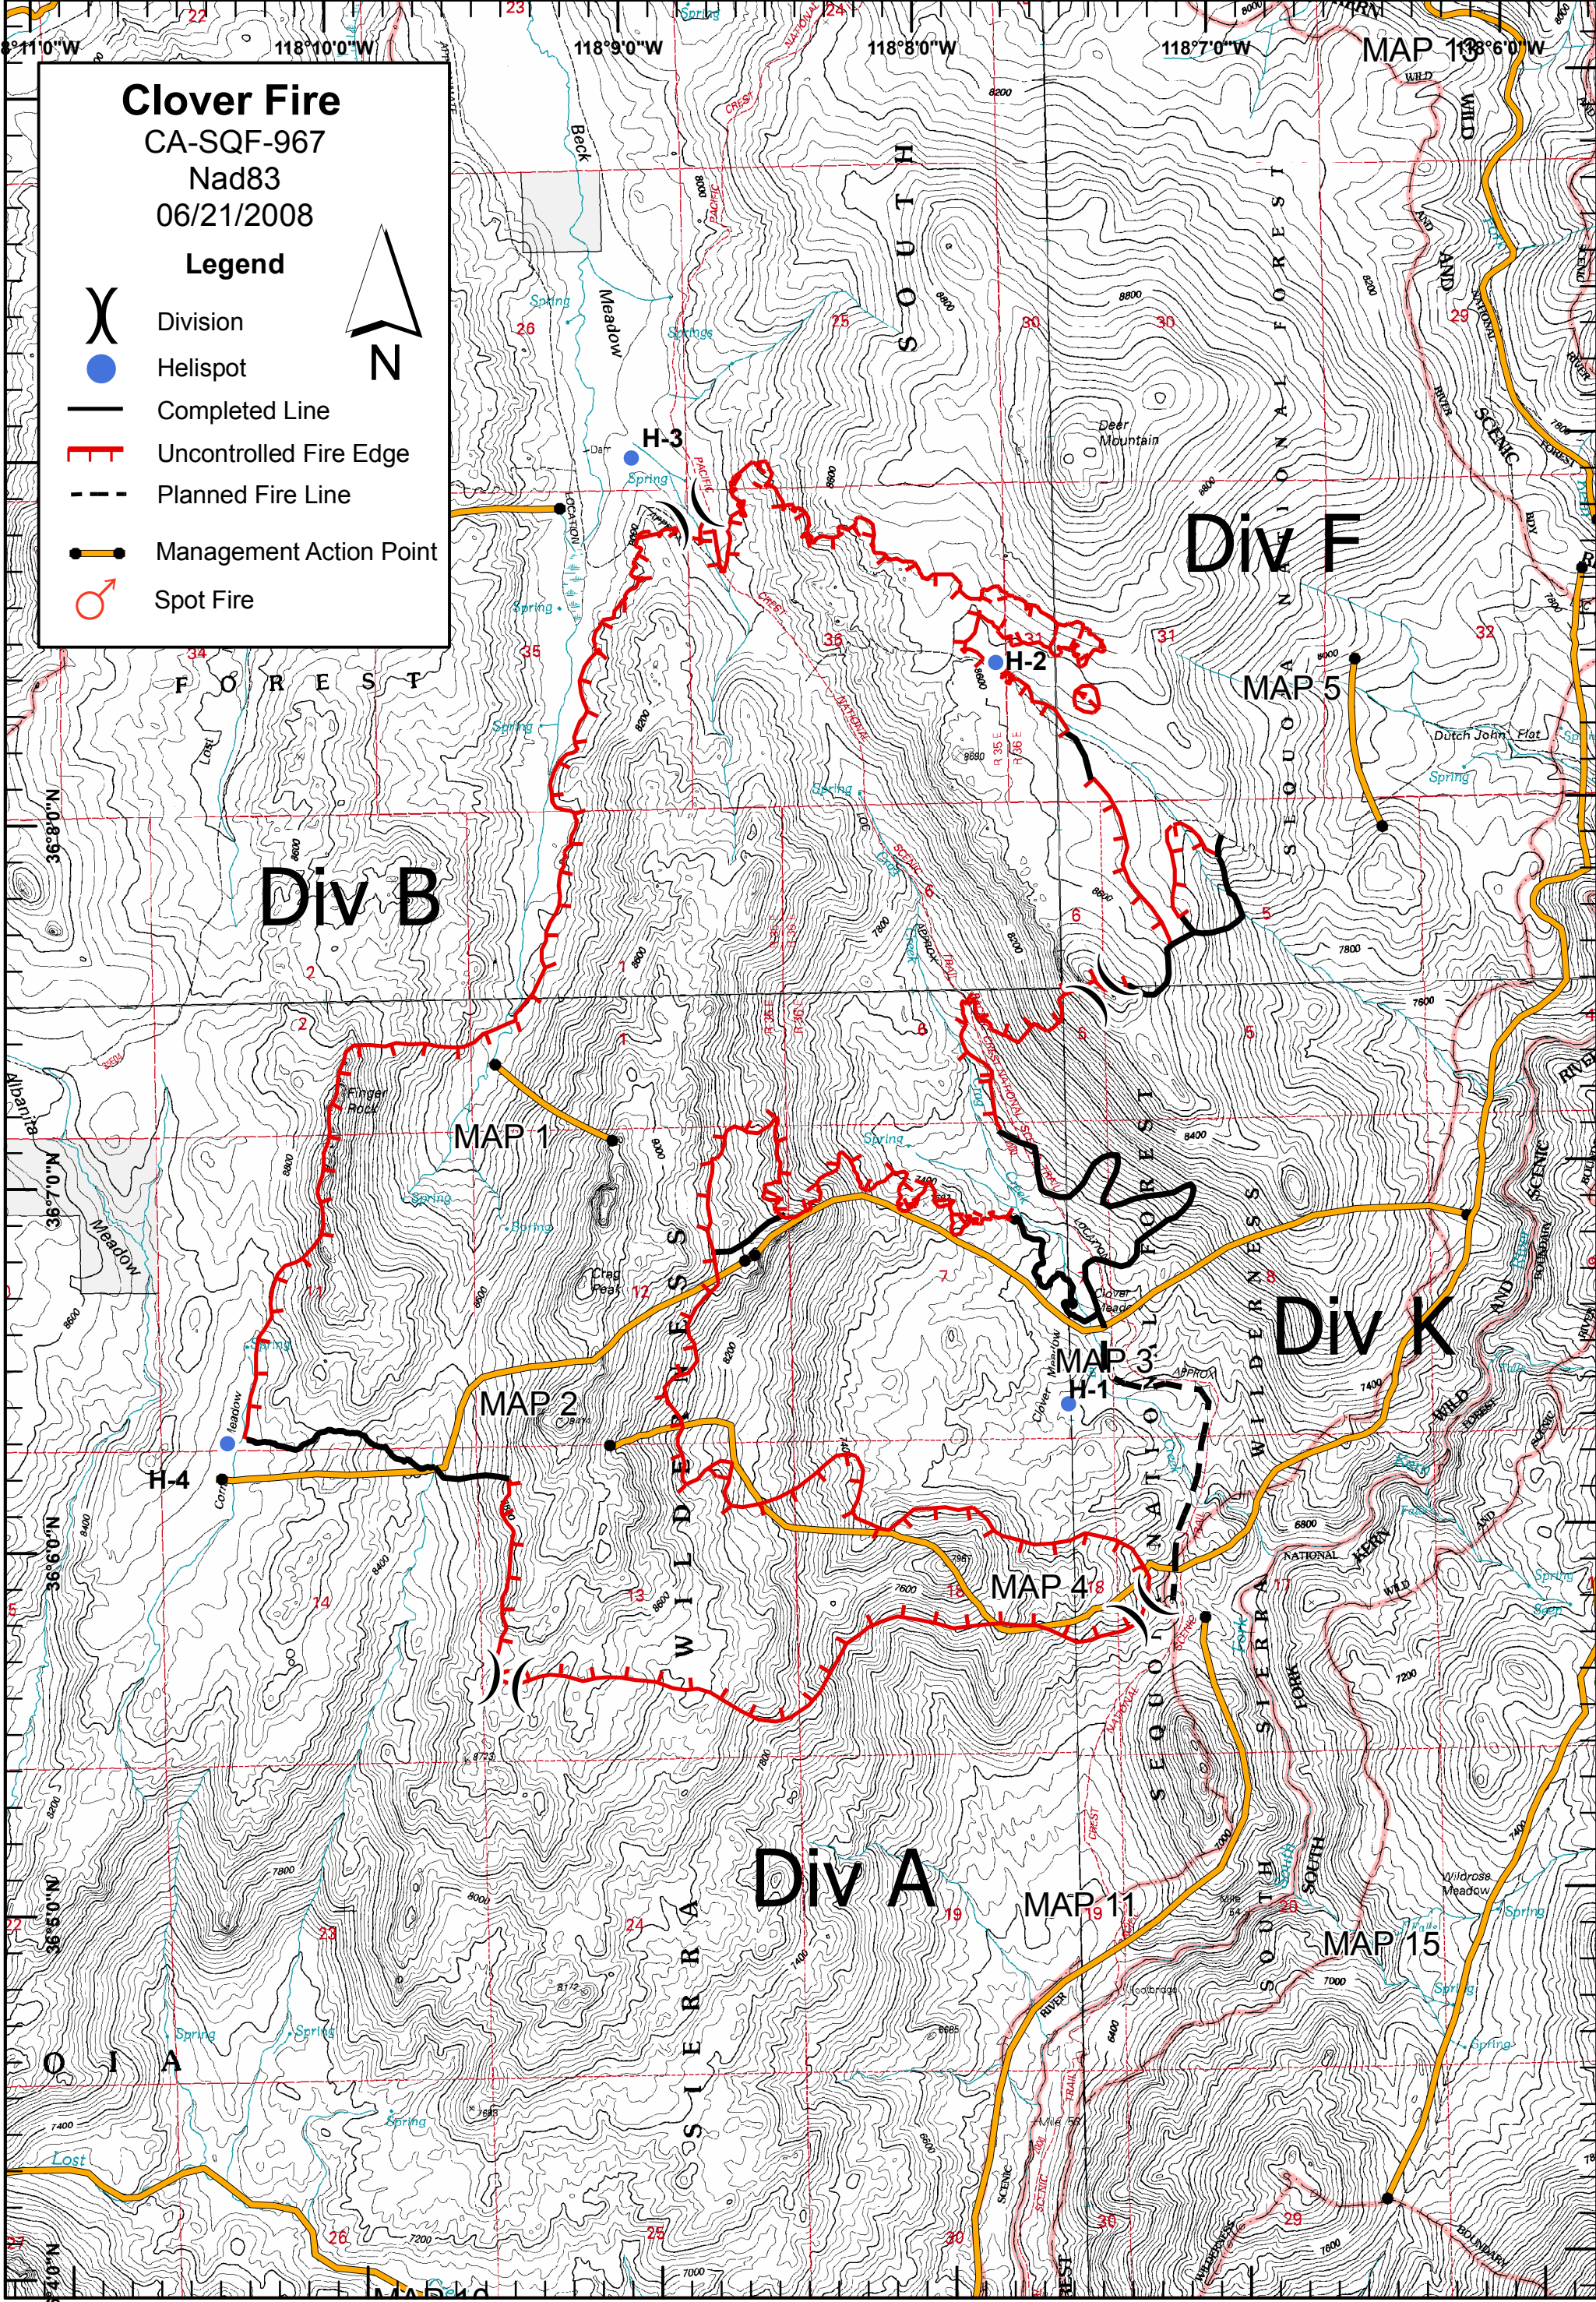

# Clover Fire

CA-SQF-967  
Nad83  
06/21/2008

## Legend

-  Division
-  Helispot
-  Completed Line
-  Uncontrolled Fire Edge
-  Planned Fire Line
-  Management Action Point
-  Spot Fire

3,673 Acres - Fire Perimeter as of 06/20/2008 1800hrs