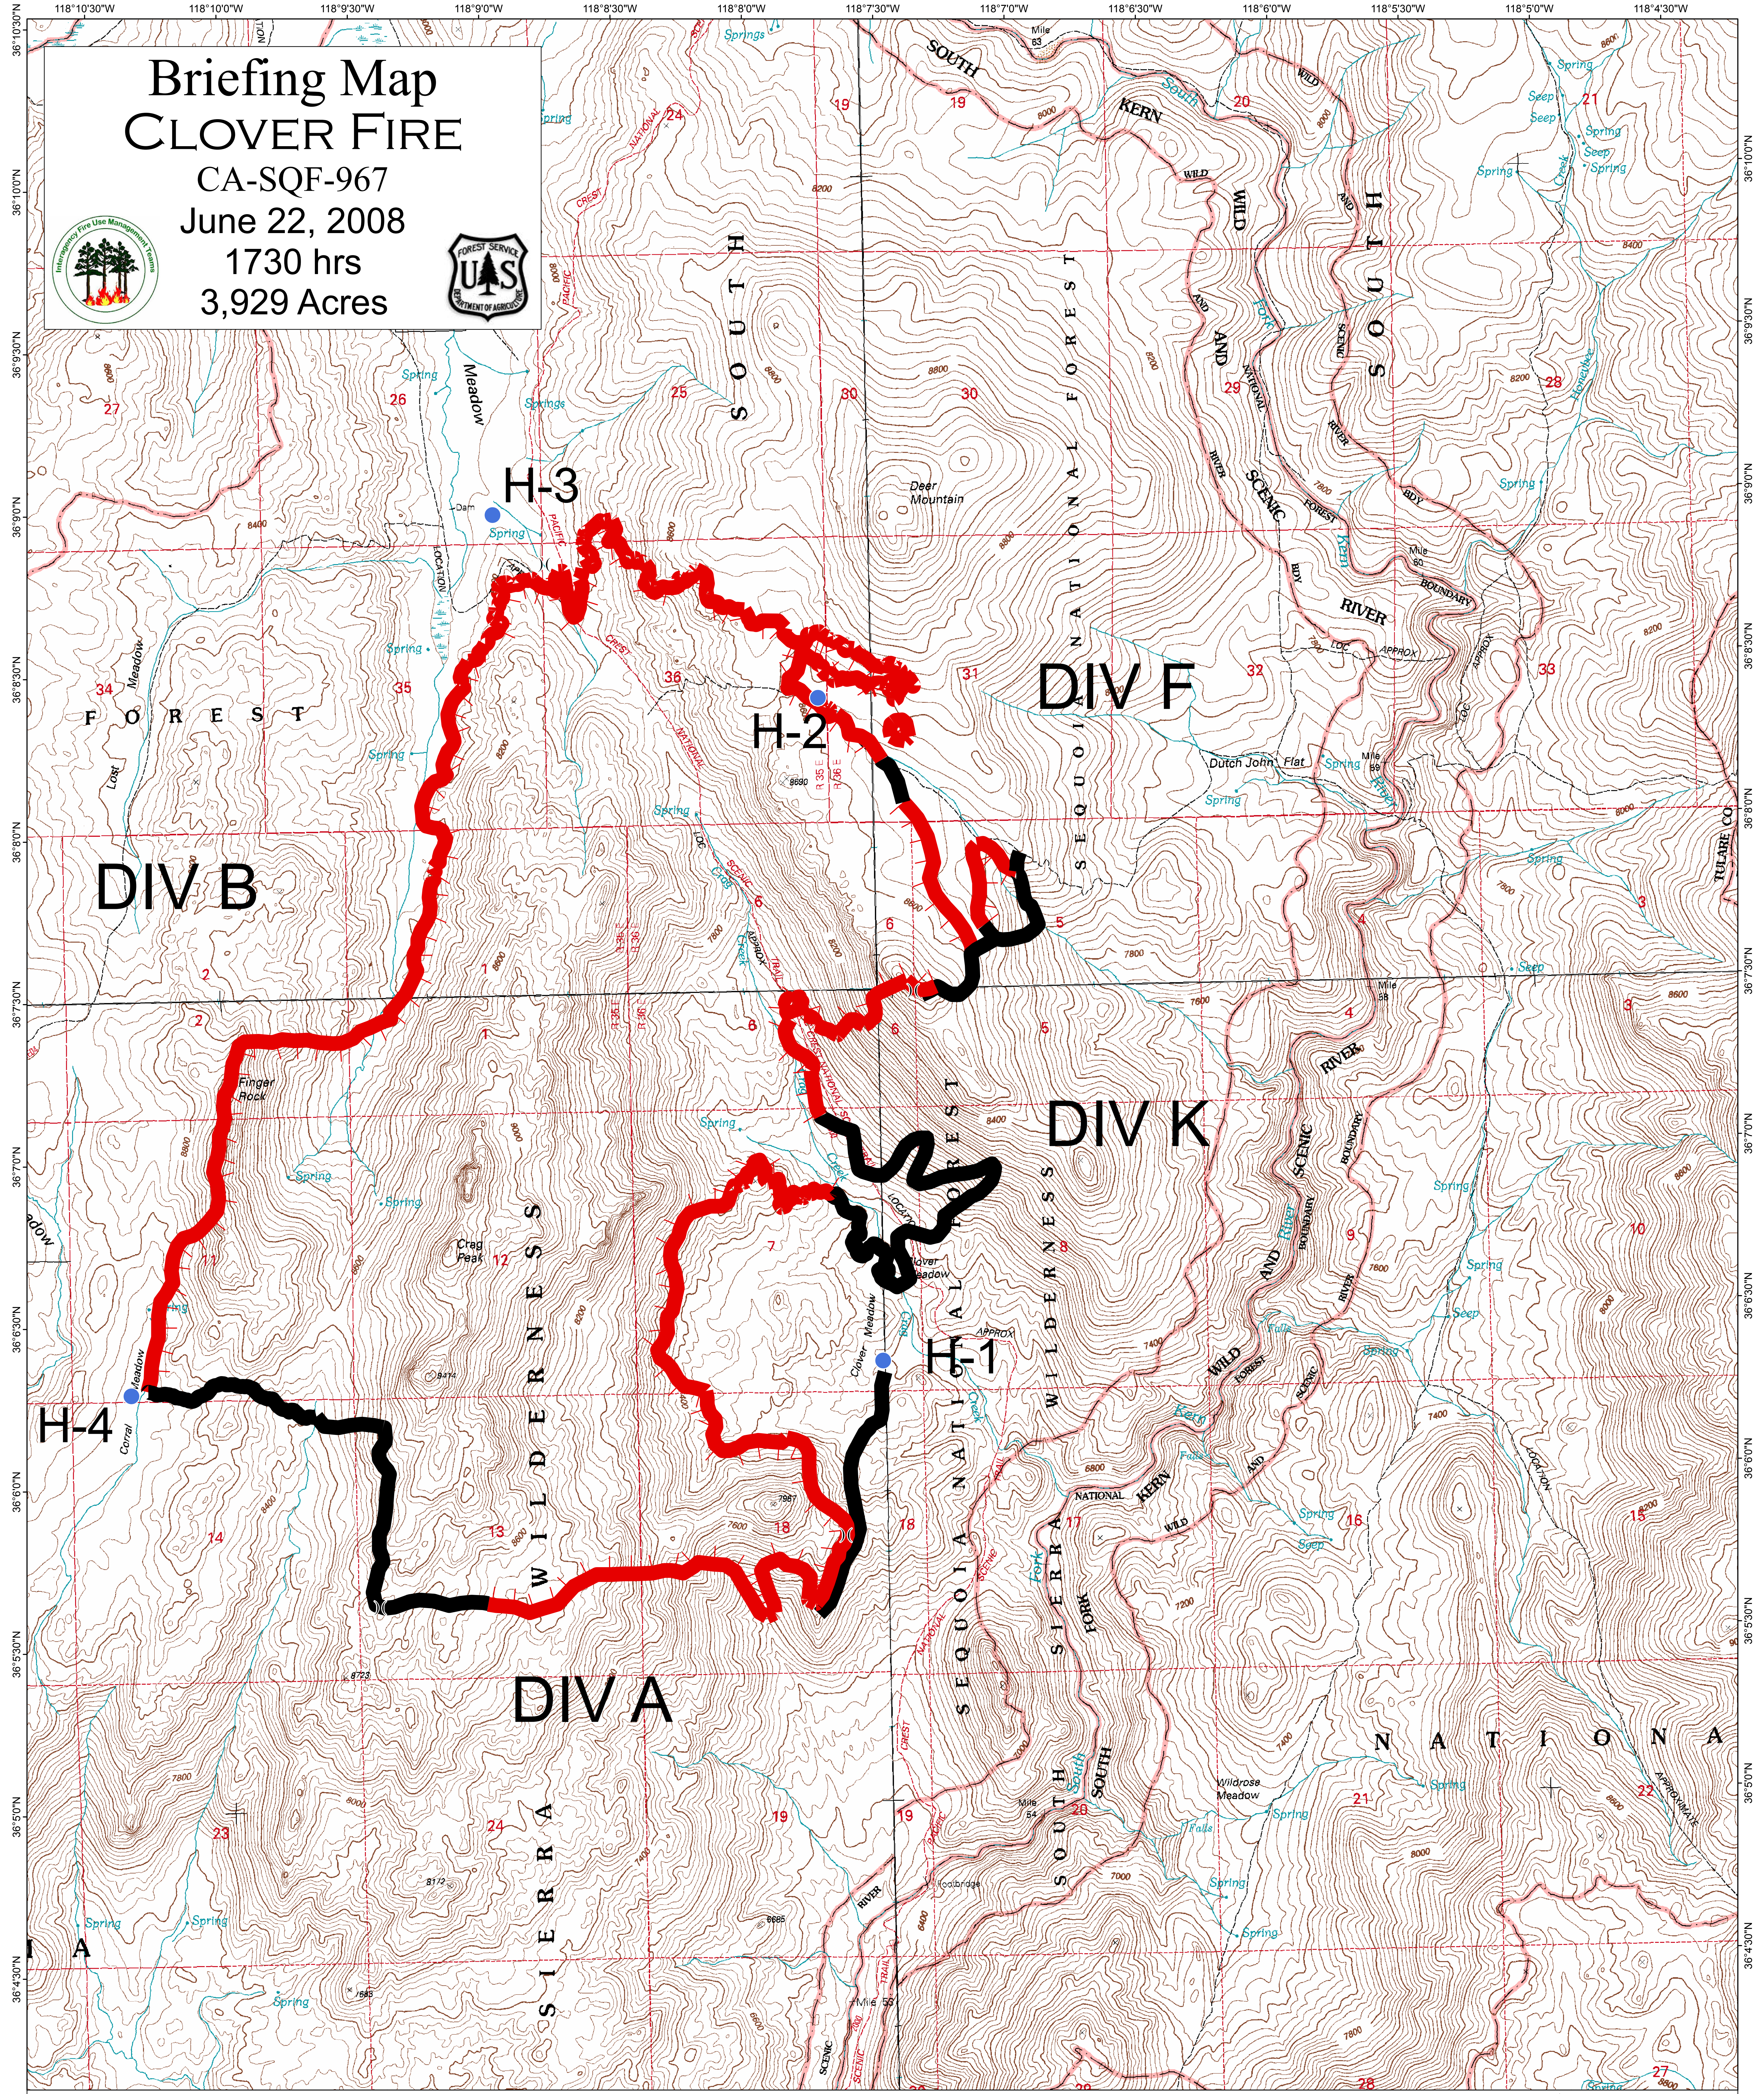

# Briefing Map CLOVER FIRE

CA-SQF-967

June 22, 2008

1730 hrs

3,929 Acres

- ( ) Division
- ♂ Spot Fire
- Helispot
- ▬ Uncontrolled Fire Edge
- ▬ Completed Line
- - - Planned Fire Line

Fire Perimeter as of 6/21/08 1630hrs

3 Miles  
Kern River Ranger District  
Sequoia National Forest