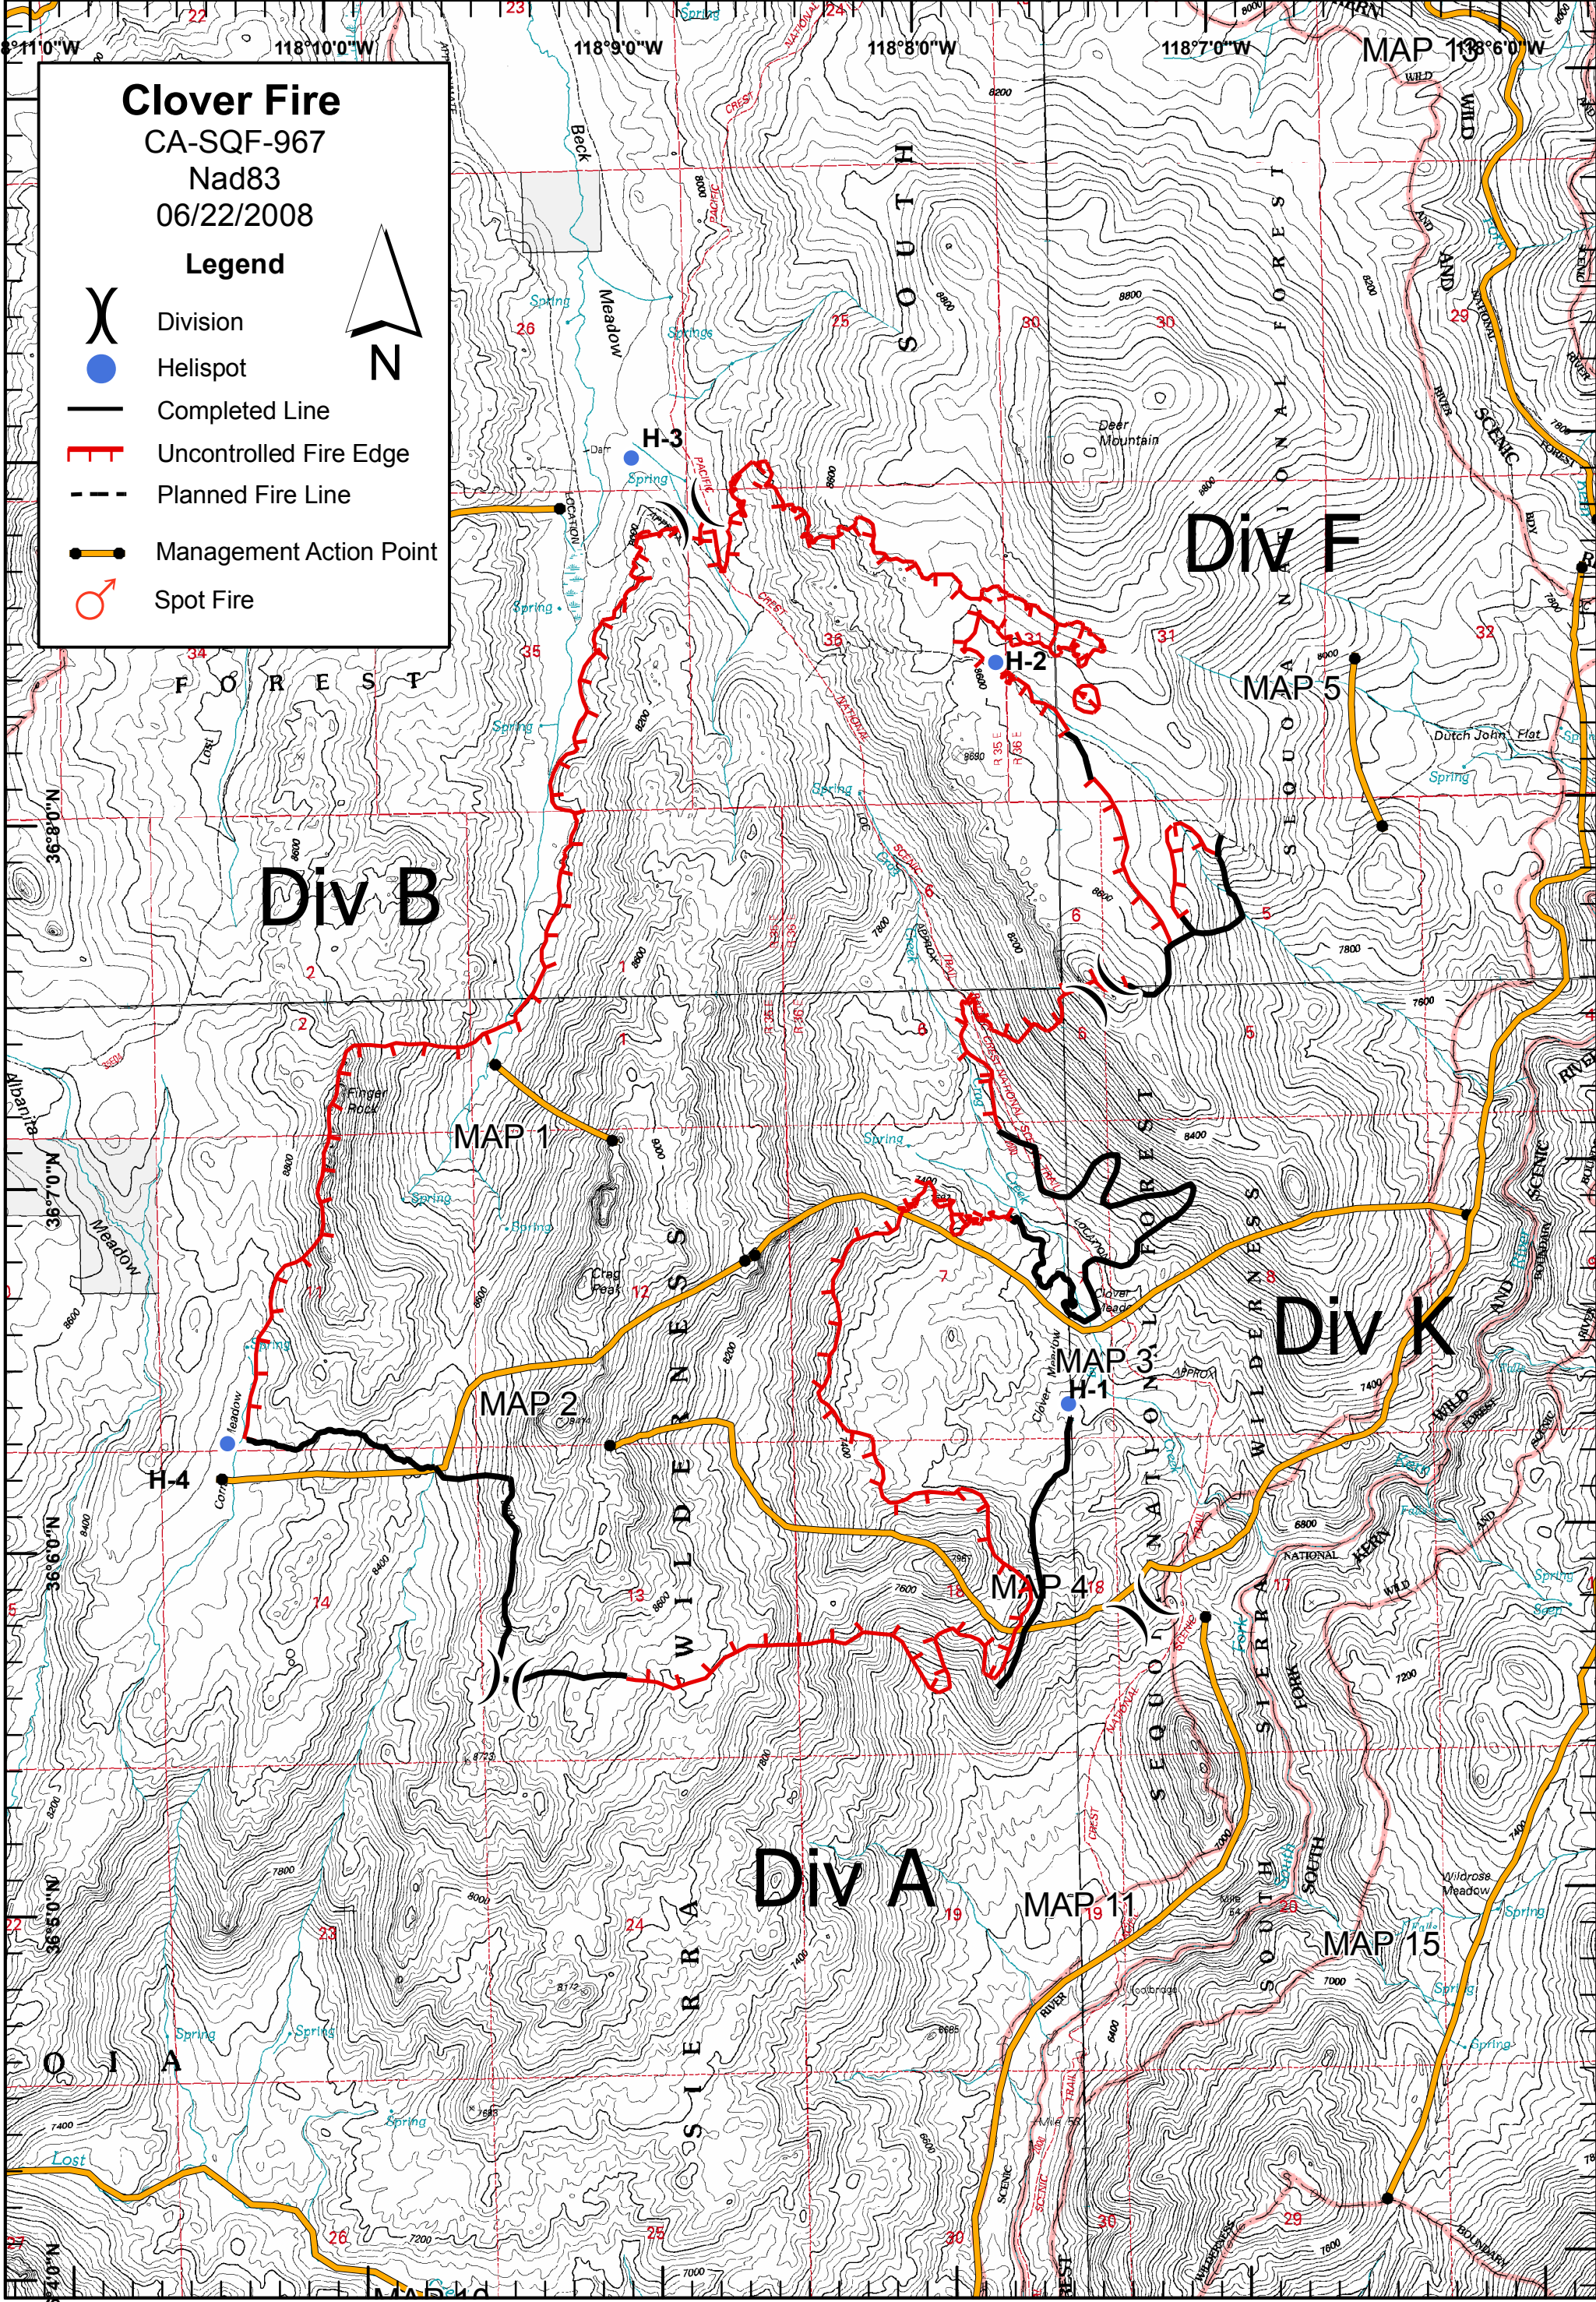

# Clover Fire

CA-SQF-967  
Nad83  
06/22/2008

## Legend

-  Division
-  Helispot
-  Completed Line
-  Uncontrolled Fire Edge
-  Planned Fire Line
-  Management Action Point
-  Spot Fire

3,929 Acres - Fire Perimeter as of 06/21/2008 1630hrs