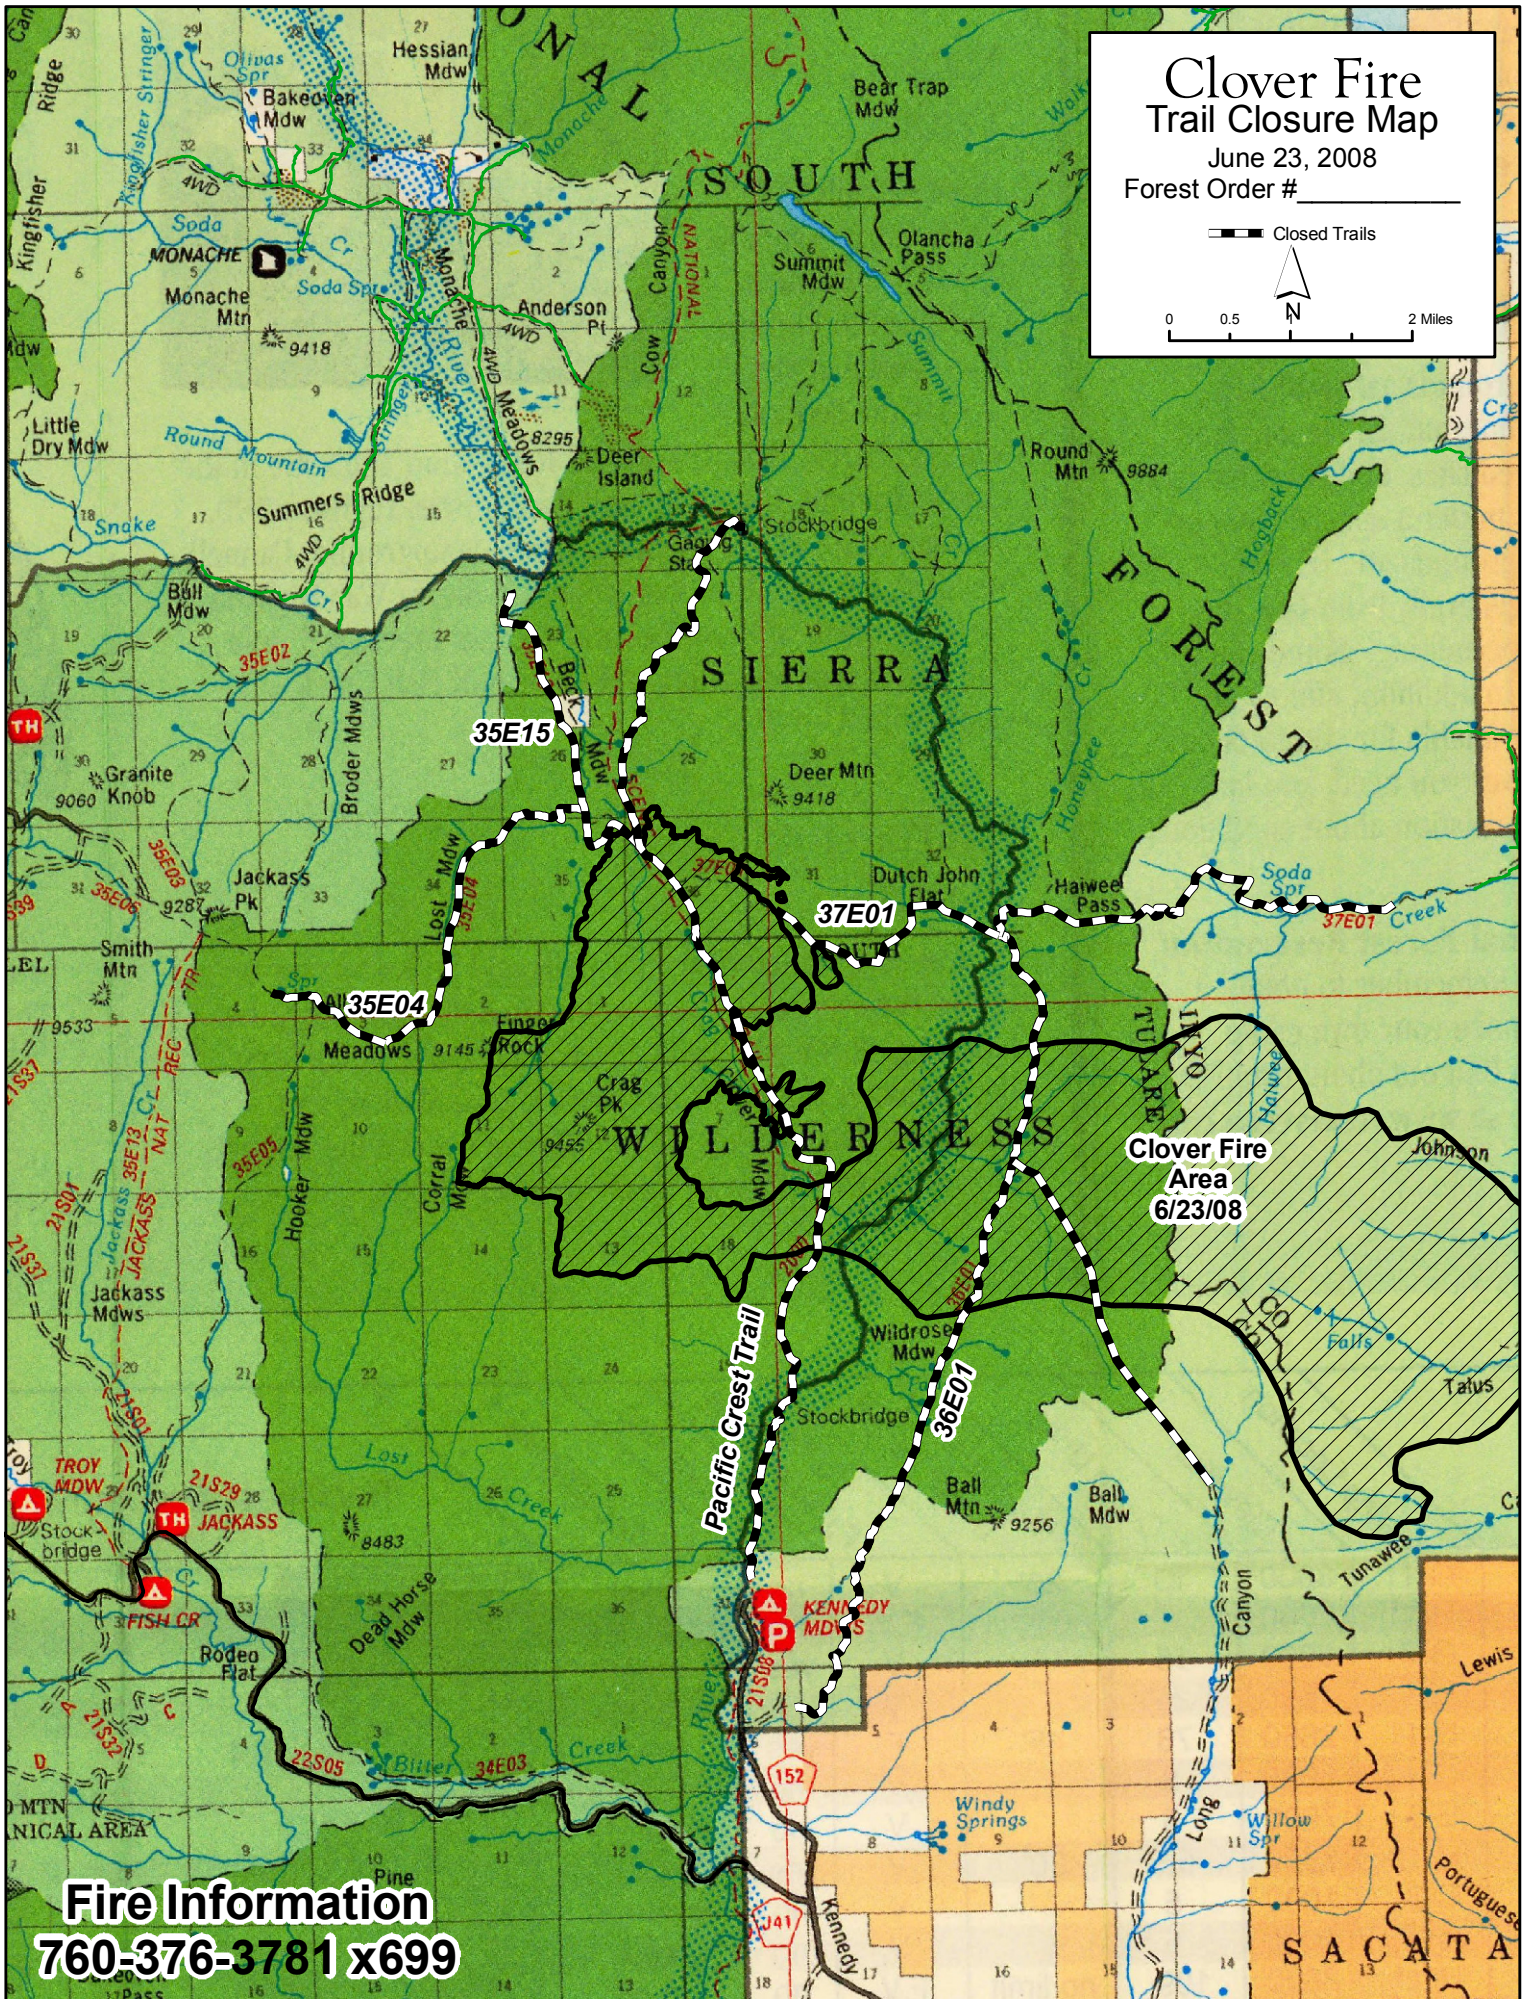

Clover Fire Trail Closure Map

June 23, 2008

Forest Order # _____

— Closed Trails

Fire Information
760-376-3781 x699