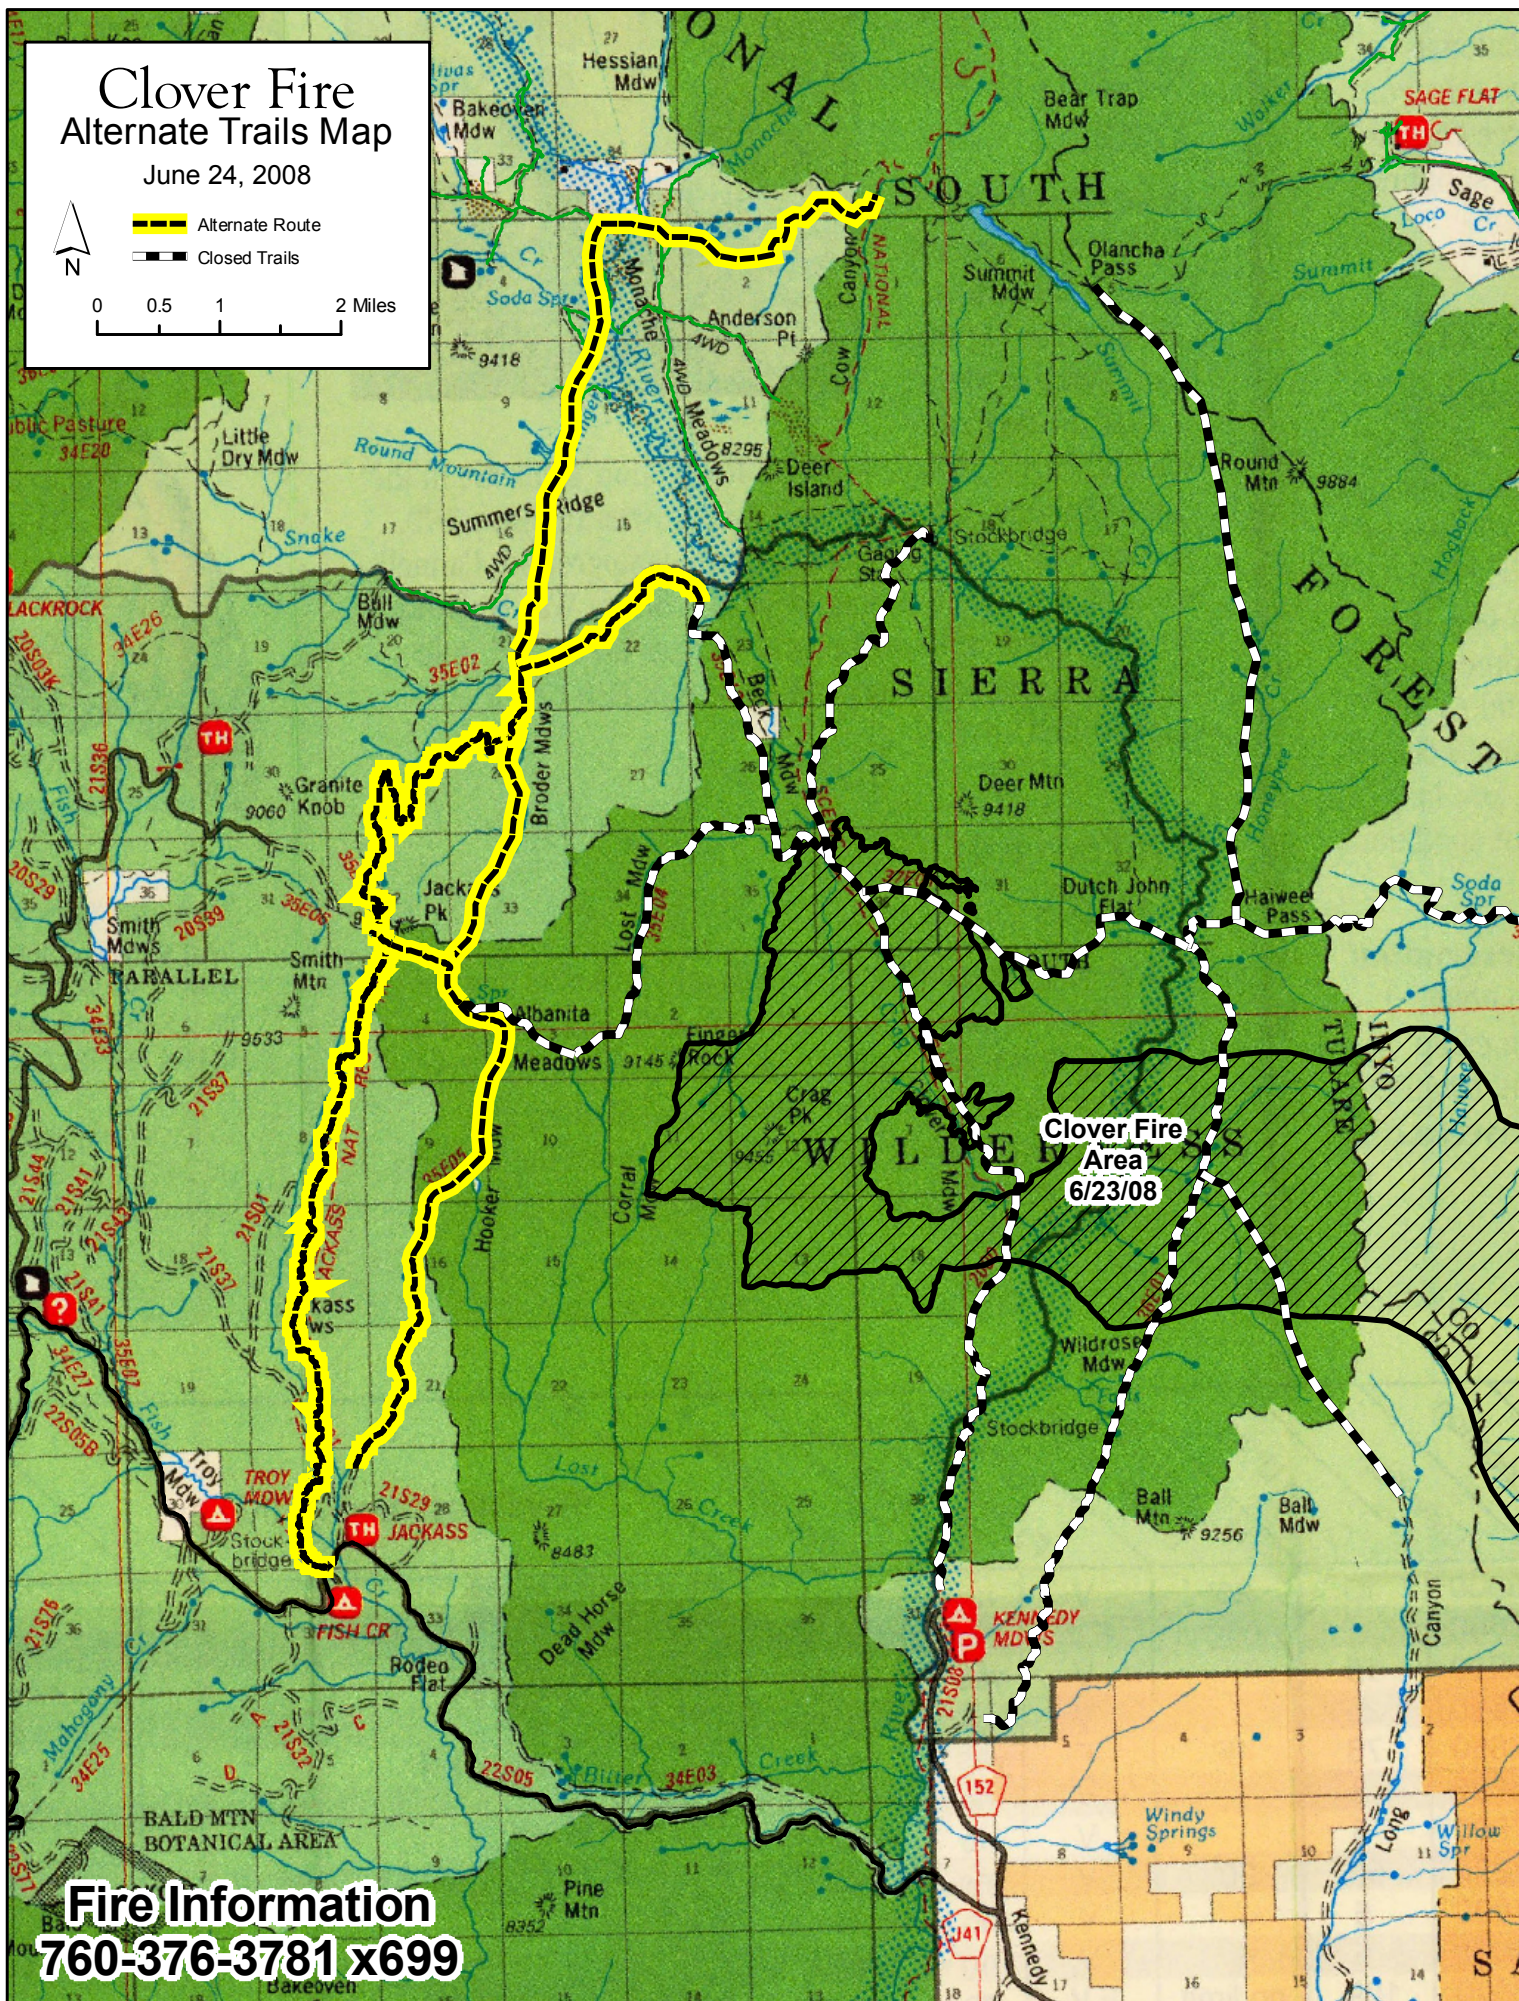

Clover Fire Alternate Trails Map

June 24, 2008

--- Alternate Route

- - - Closed Trails

0 0.5 1 2 Miles

Clover Fire
Area
6/23/08

Fire Information
760-376-3781 x699