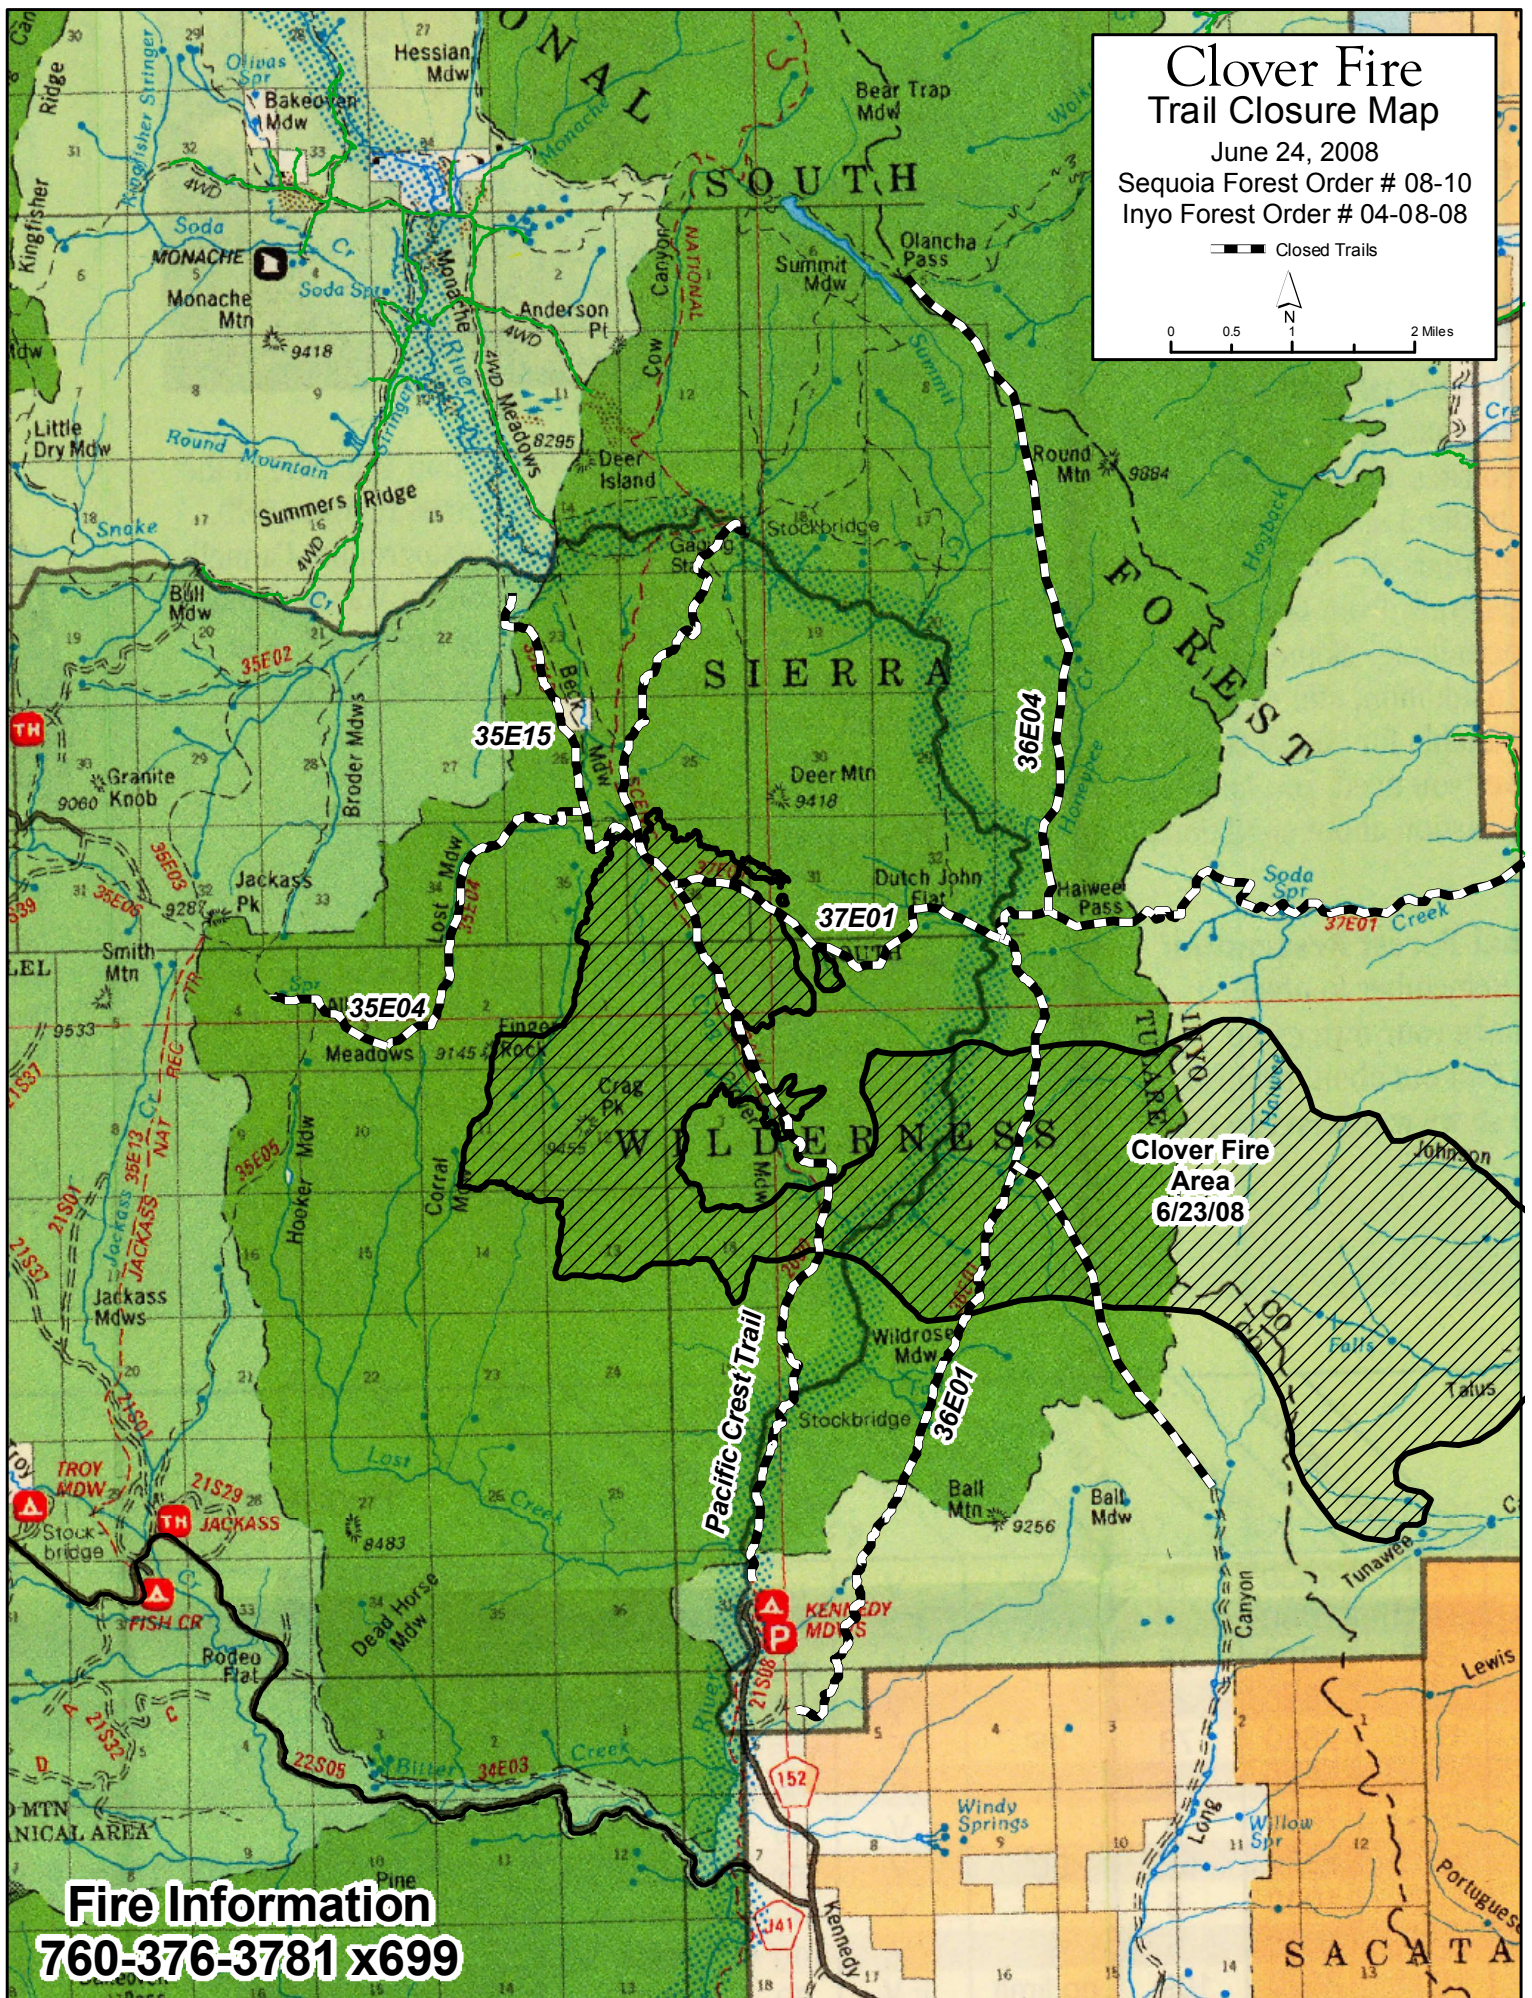

Clover Fire Trail Closure Map

June 24, 2008

Sequoia Forest Order # 08-10

Inyo Forest Order # 04-08-08

— Closed Trails

Fire Information
760-376-3781 x699