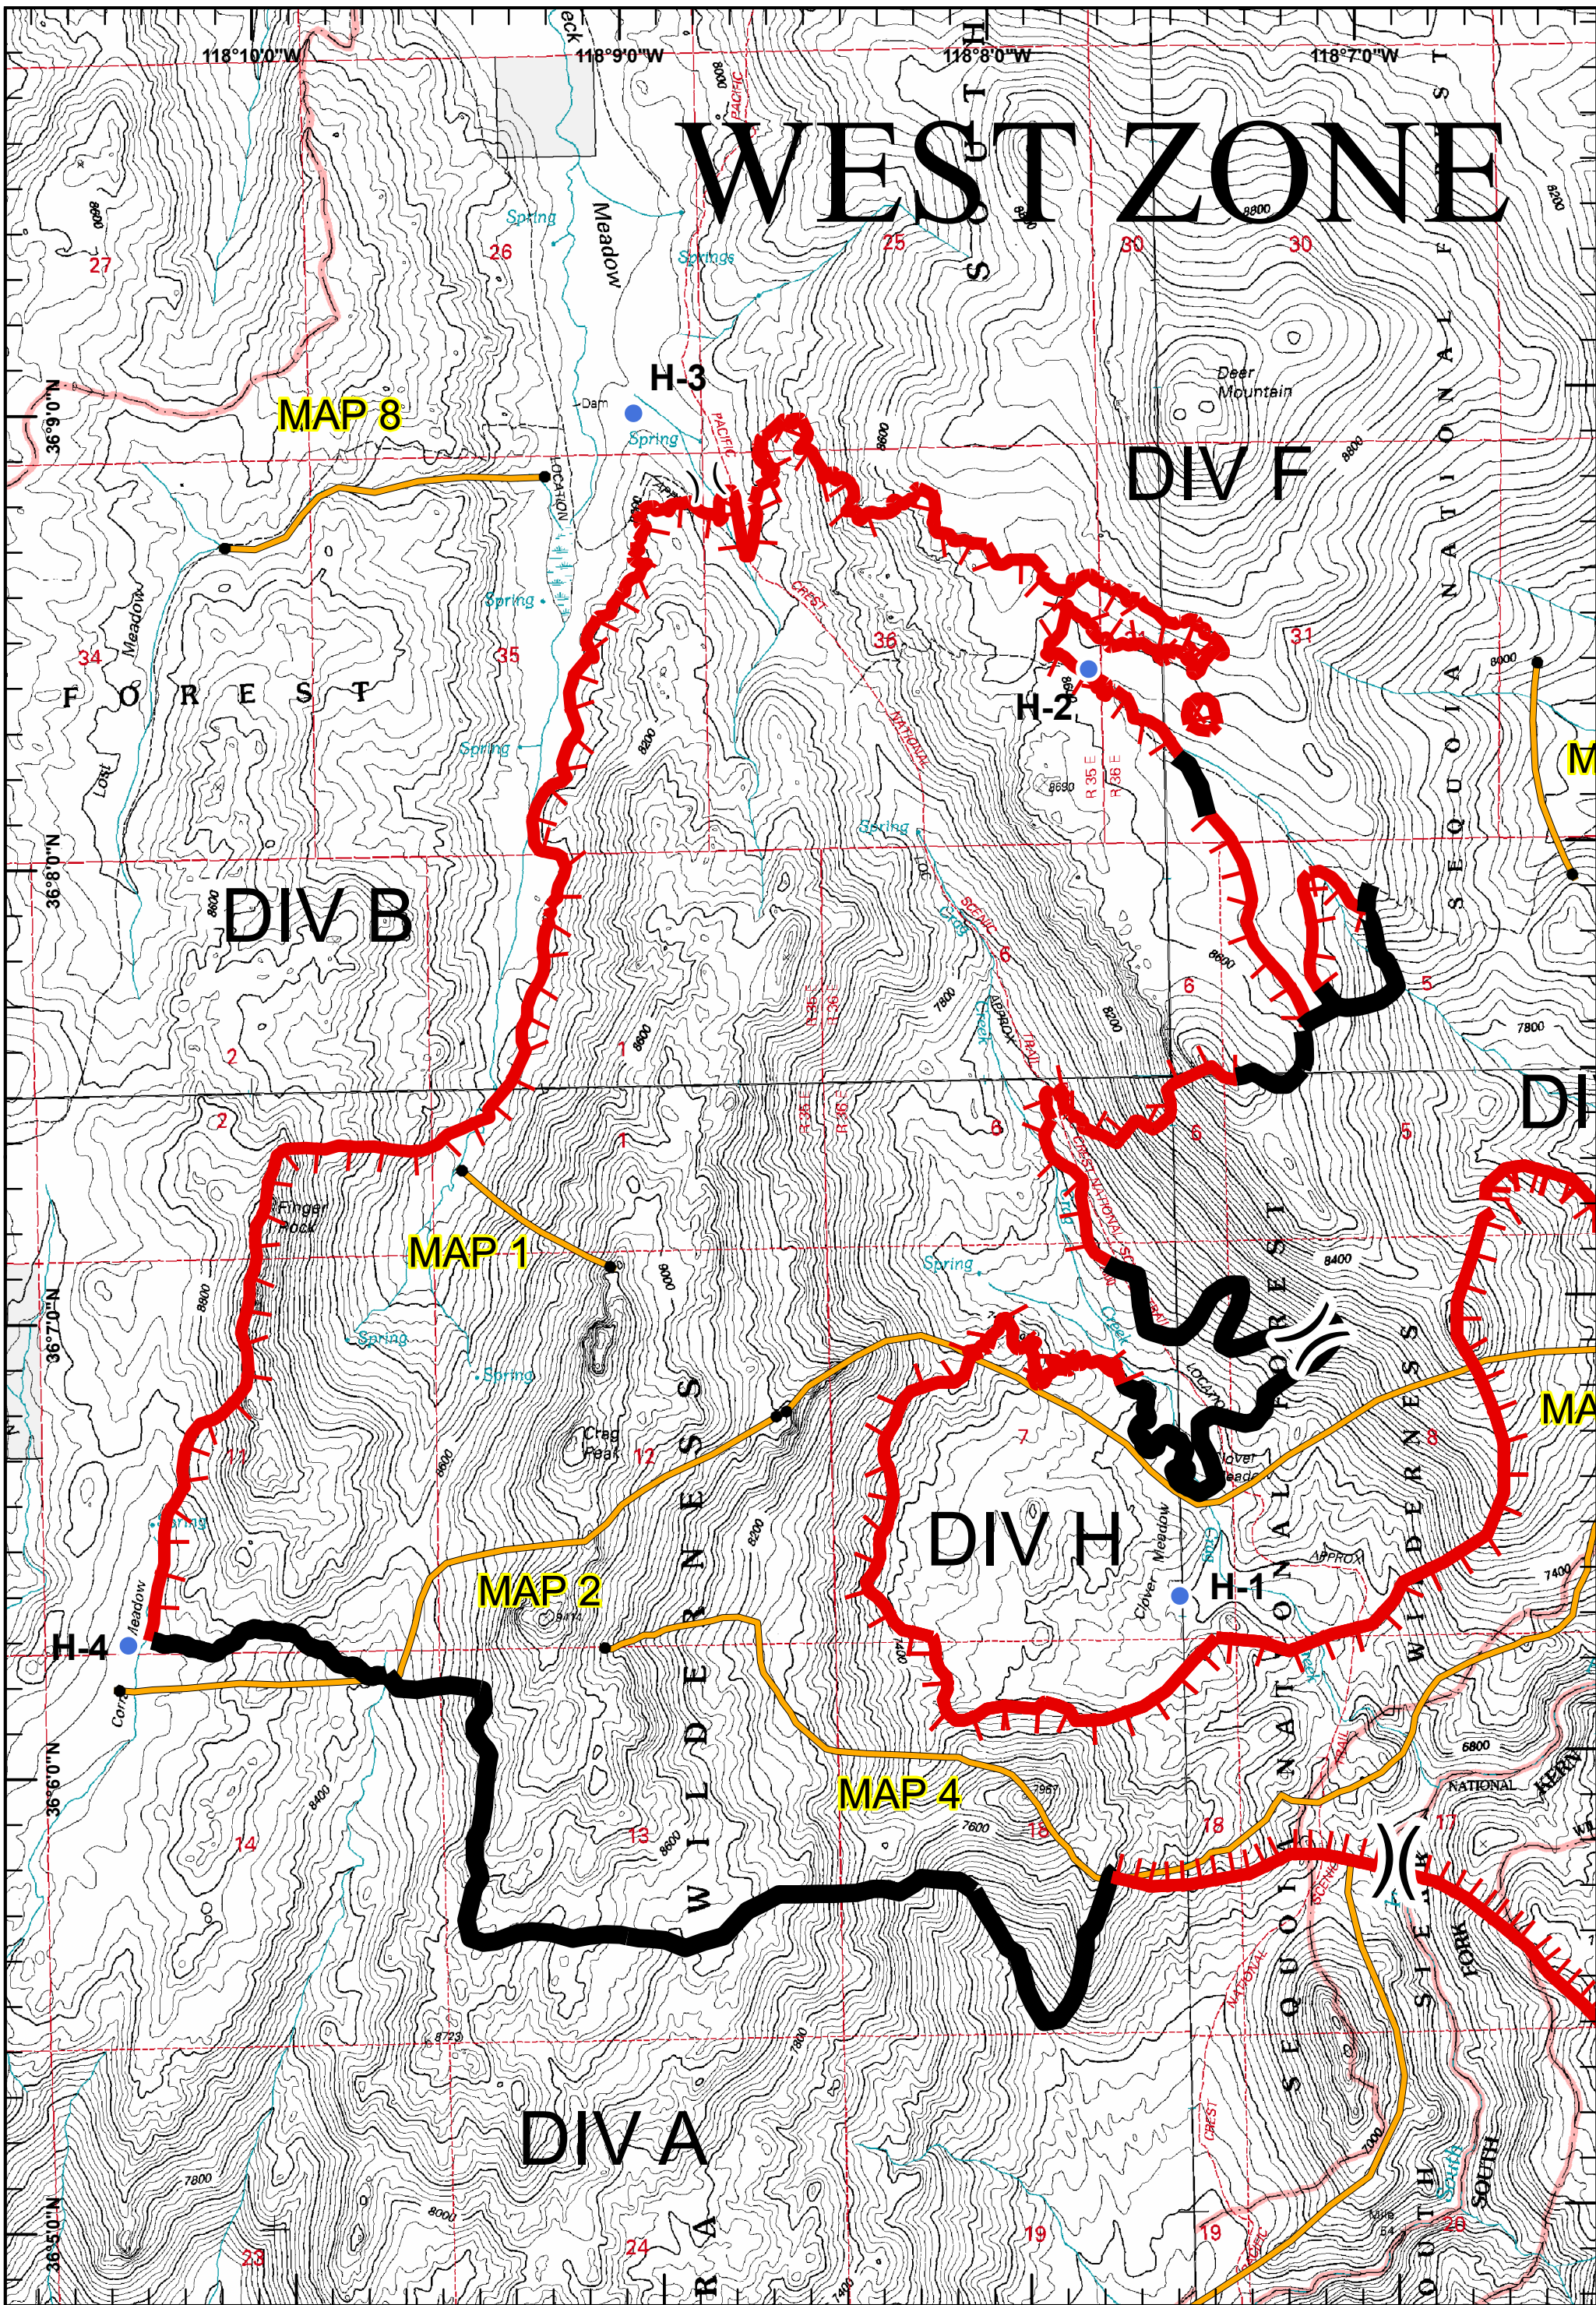

WEST ZONE

Clover Fire
CA-SQF-967
Nad83
06/24/2008

- Division
- Helispot
- Completed Line
- Planned Fire Line
- Spot Fire
- Management Action Point
- Uncontrolled Fire Edge

MAP 1