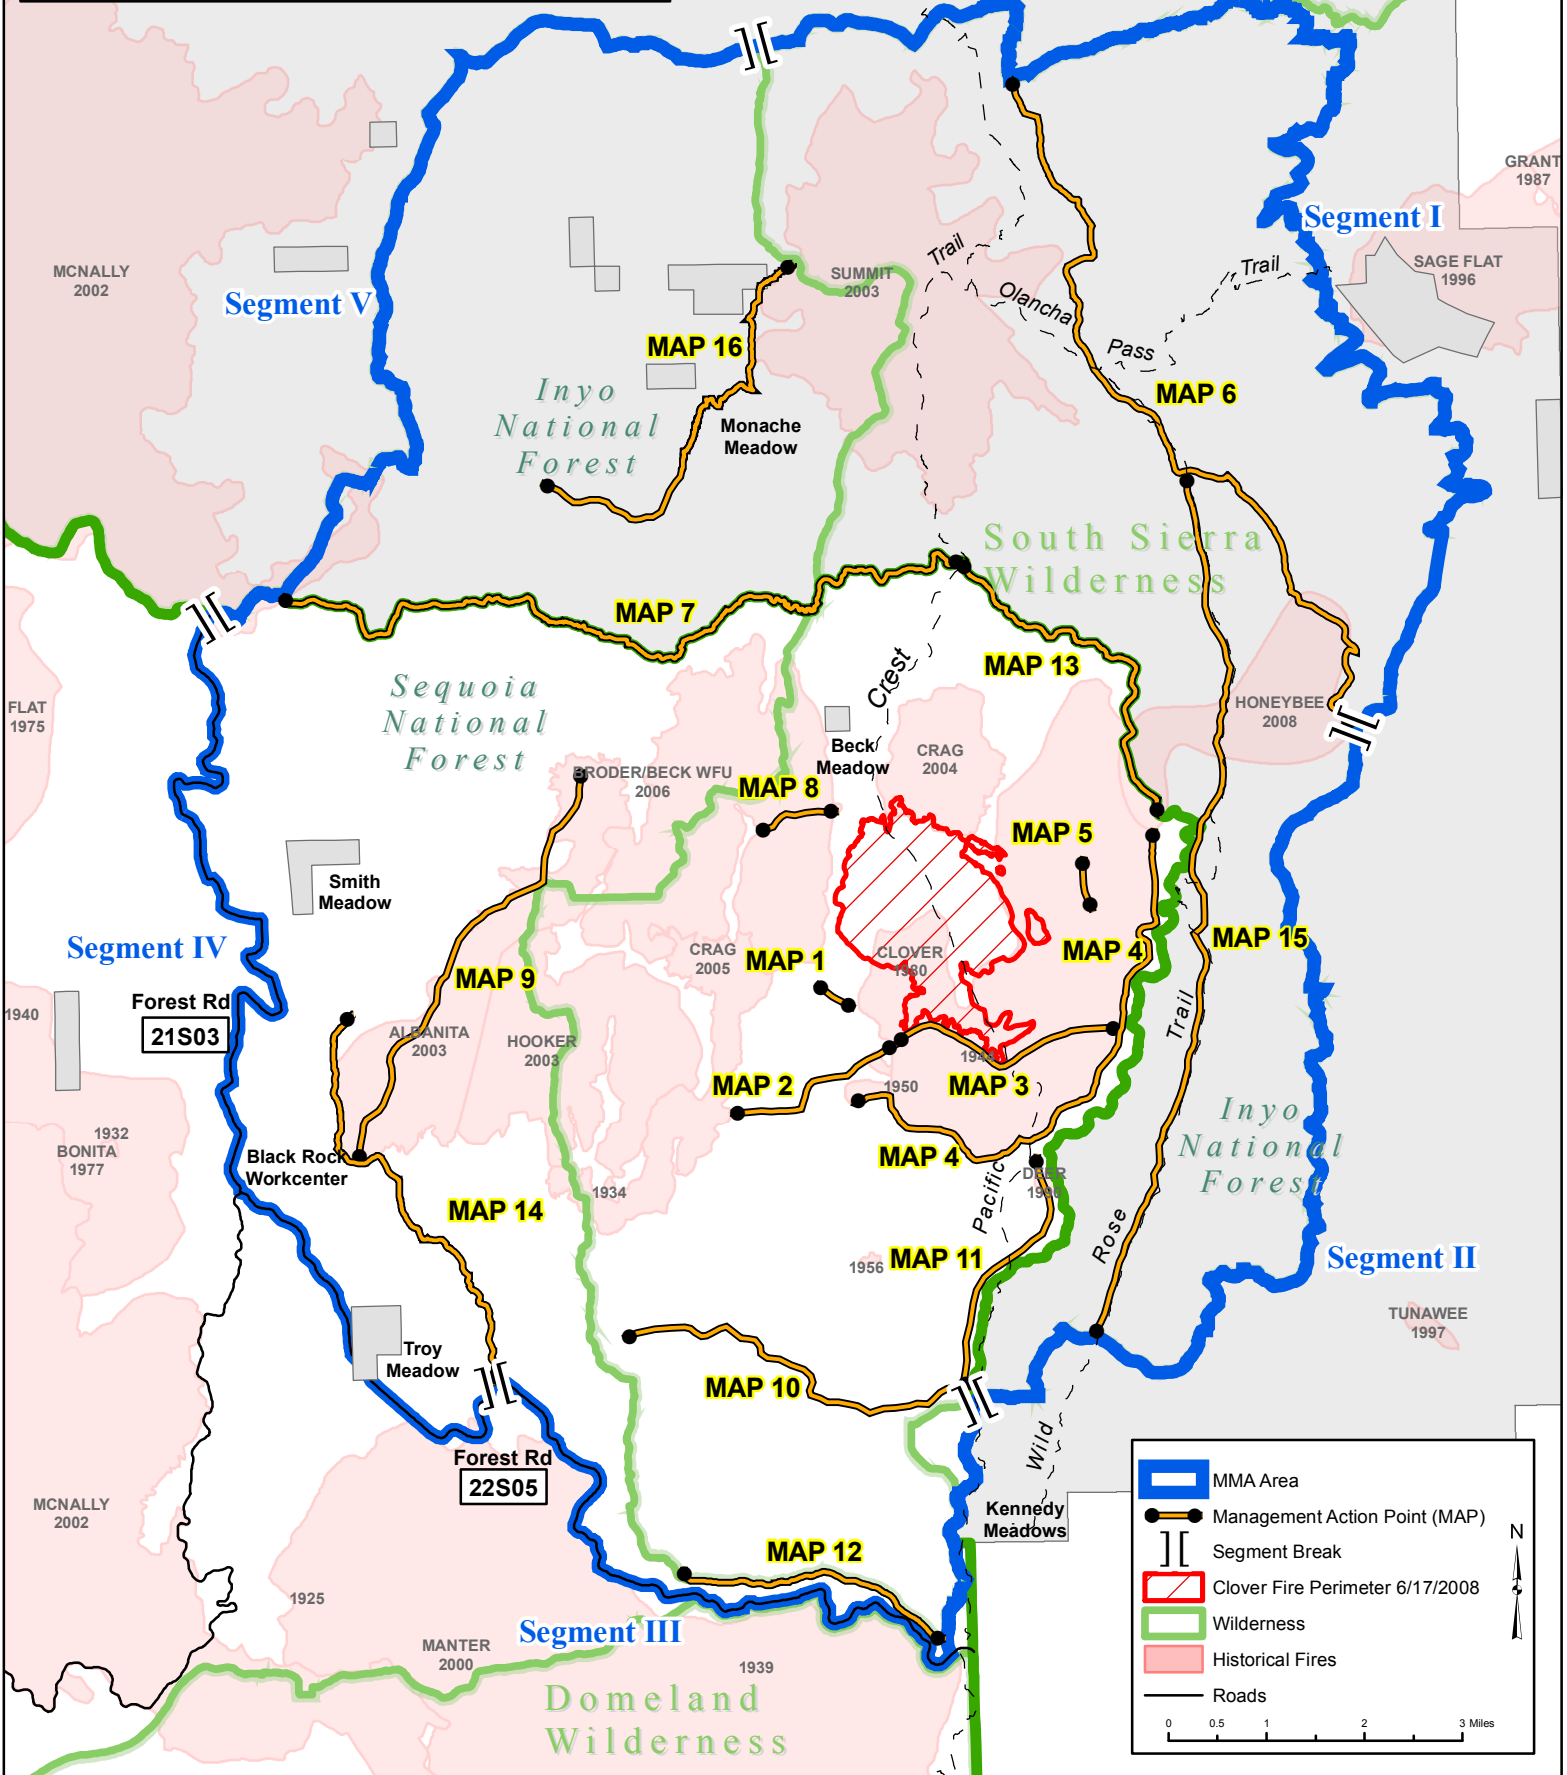

Maximum Manageable Area (MMA)
 98,223 Acres
CLOVER FIRE
 CA-SQF-967

Golden Trout
Wilderness

	MMA Area
	Management Action Point (MAP)
	Segment Break
	Clover Fire Perimeter 6/17/2008
	Wilderness
	Historical Fires
	Roads

0 0.5 1 2 3 Miles