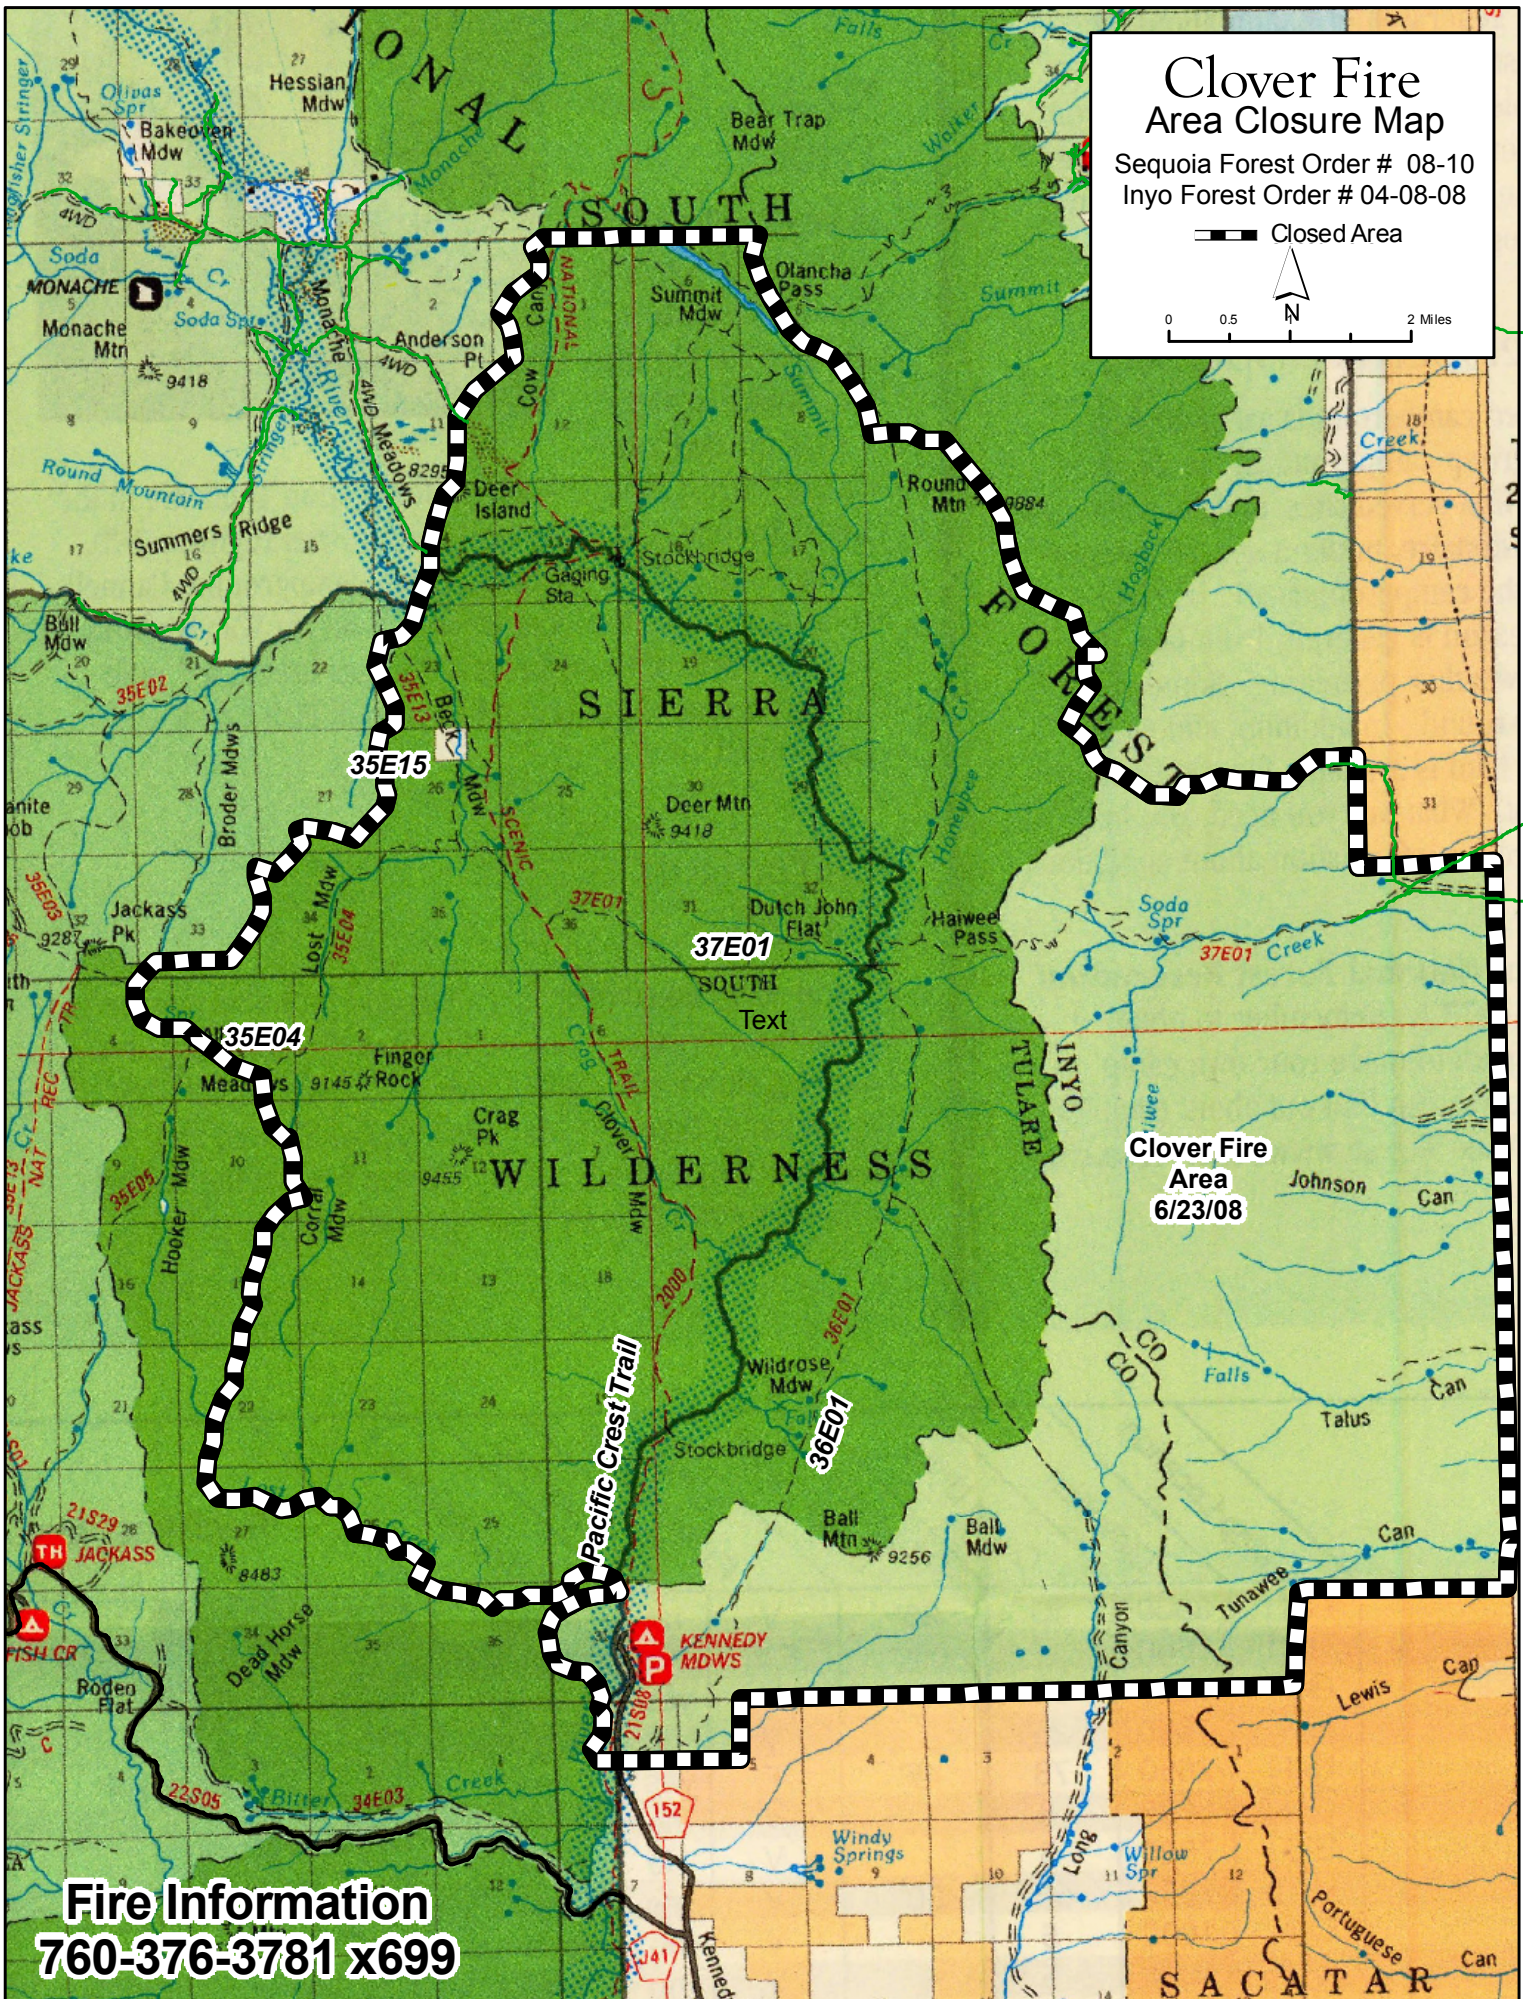

Clover Fire Area Closure Map

Sequoia Forest Order # 08-10
Inyo Forest Order # 04-08-08

— Closed Area

Fire Information
760-376-3781 x699