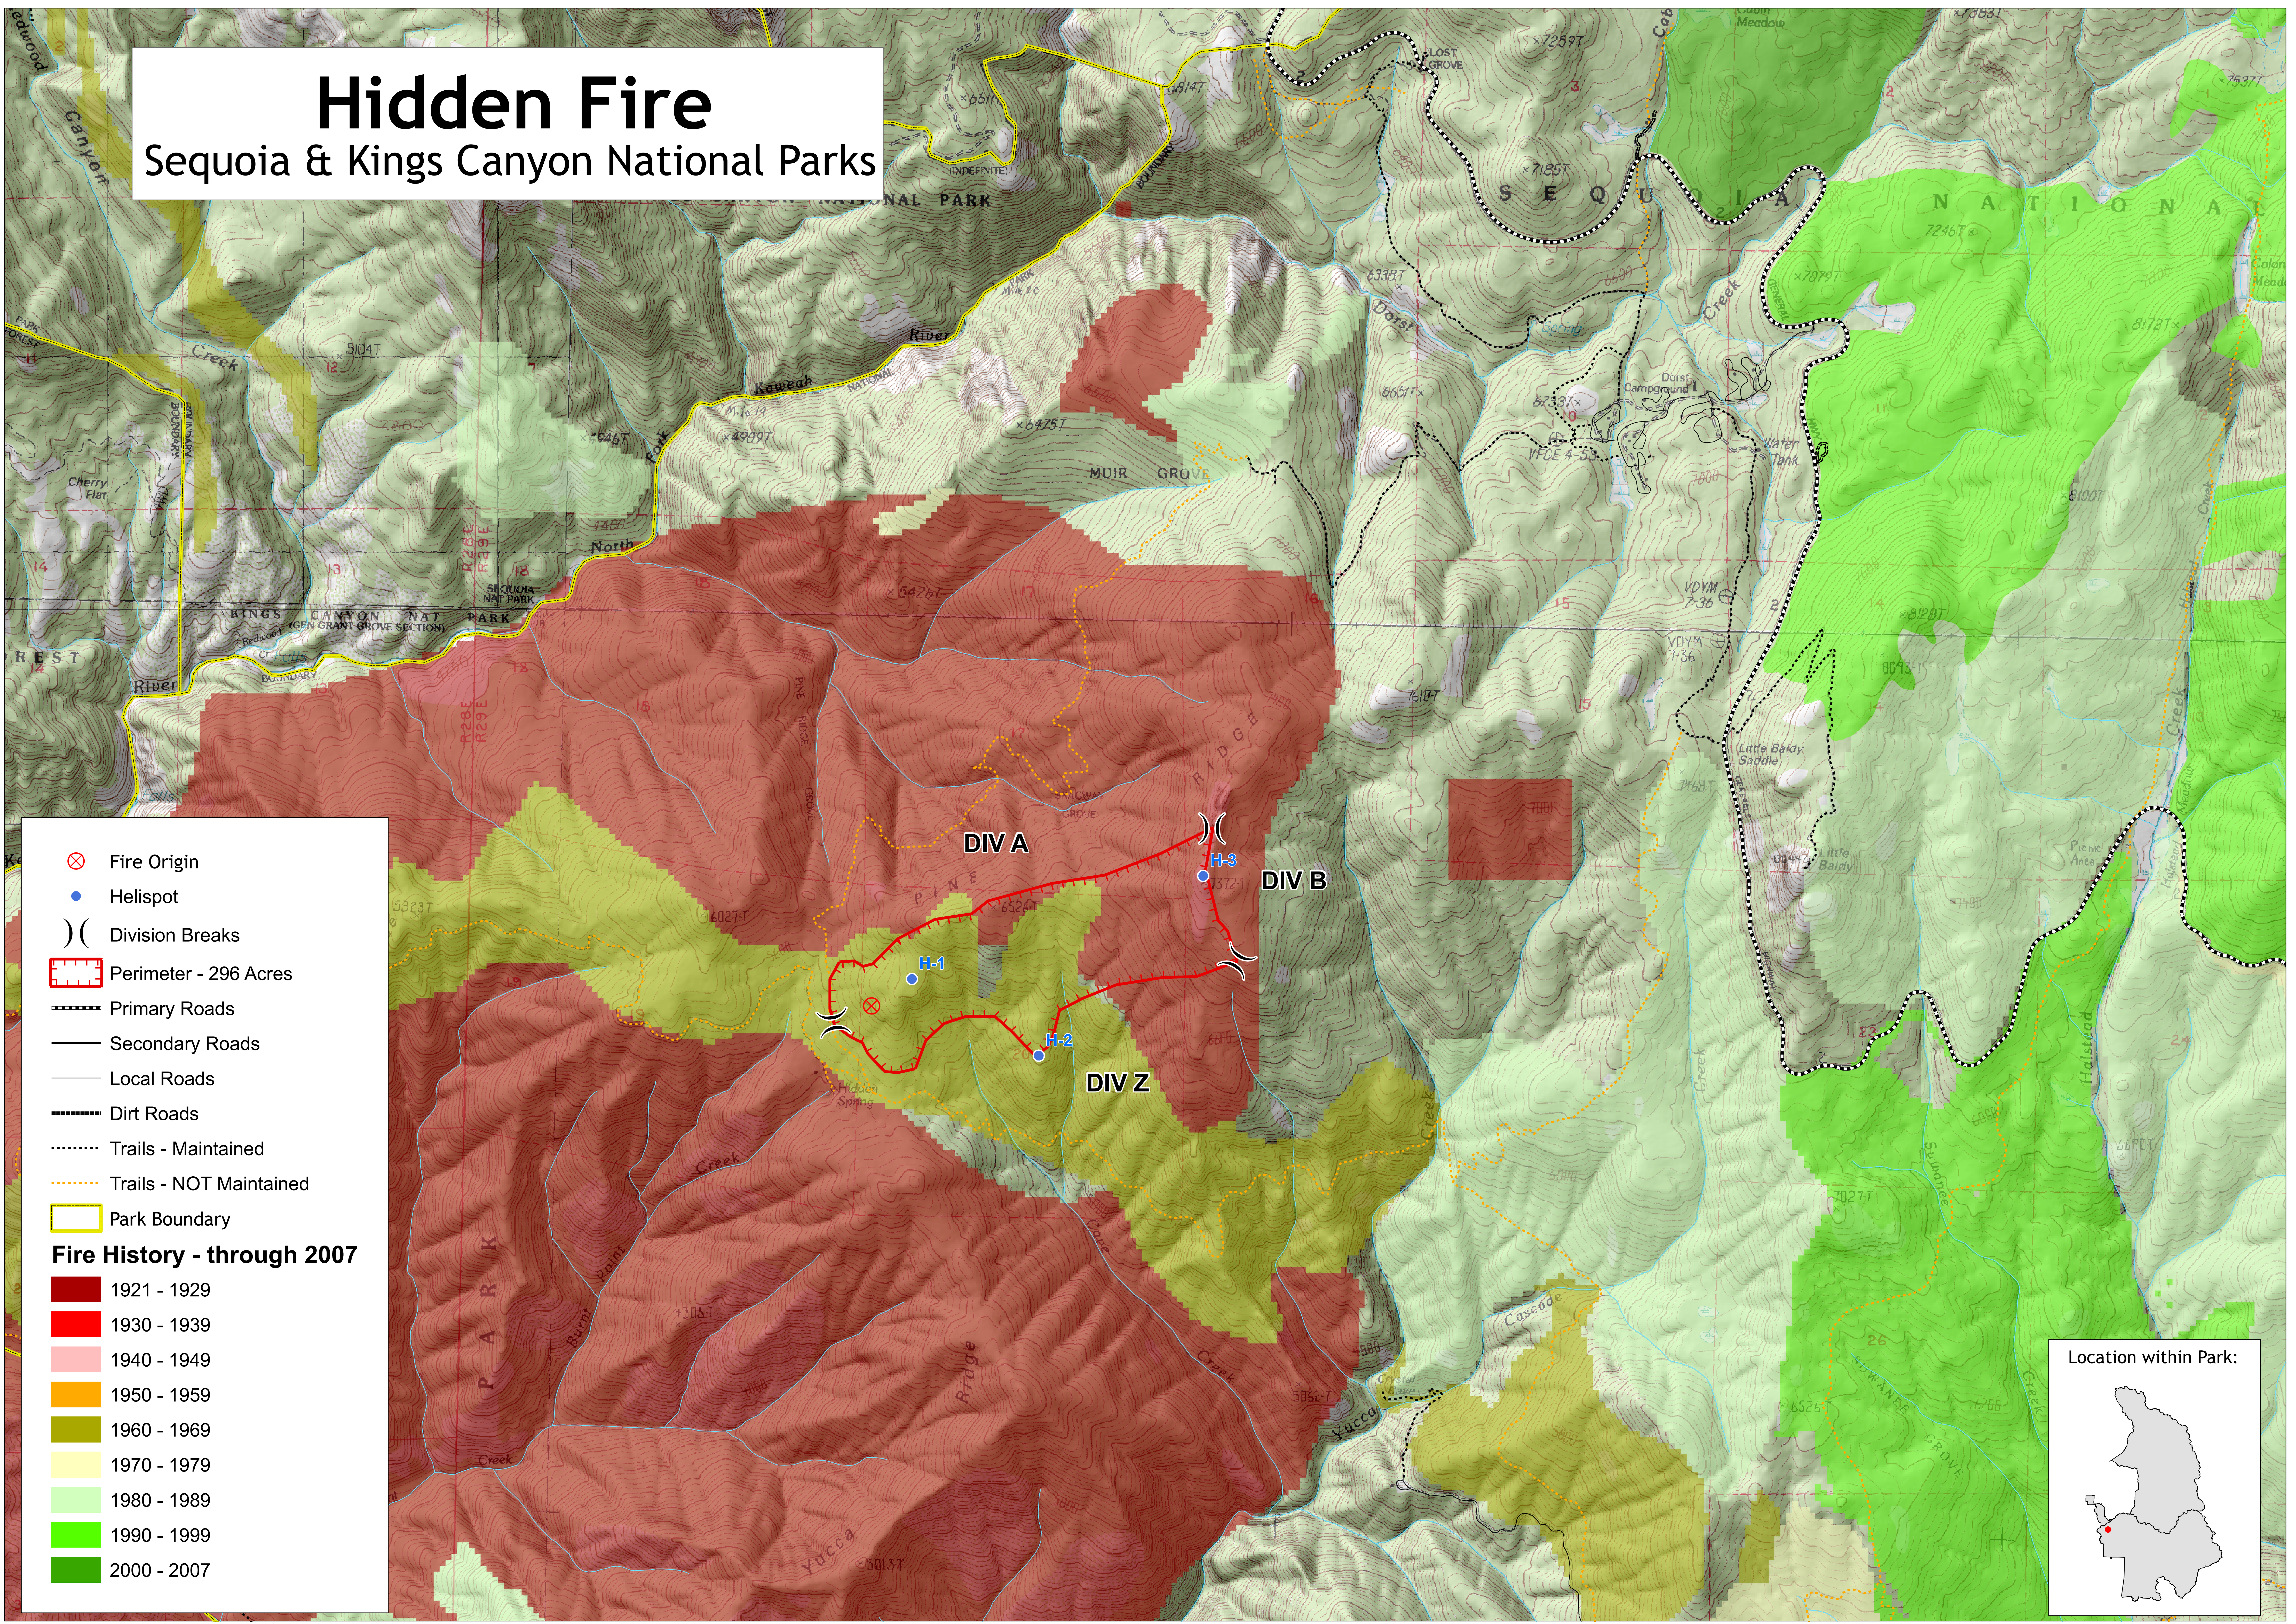

Hidden Fire

Sequoia & Kings Canyon National Parks

- Fire Origin
- Helispot
- Division Breaks
- Perimeter - 296 Acres
- Primary Roads
- Secondary Roads
- Local Roads
- Dirt Roads
- Trails - Maintained
- Trails - NOT Maintained
- Park Boundary

Fire History - through 2007

- 1921 - 1929
- 1930 - 1939
- 1940 - 1949
- 1950 - 1959
- 1960 - 1969
- 1970 - 1979
- 1980 - 1989
- 1990 - 1999
- 2000 - 2007