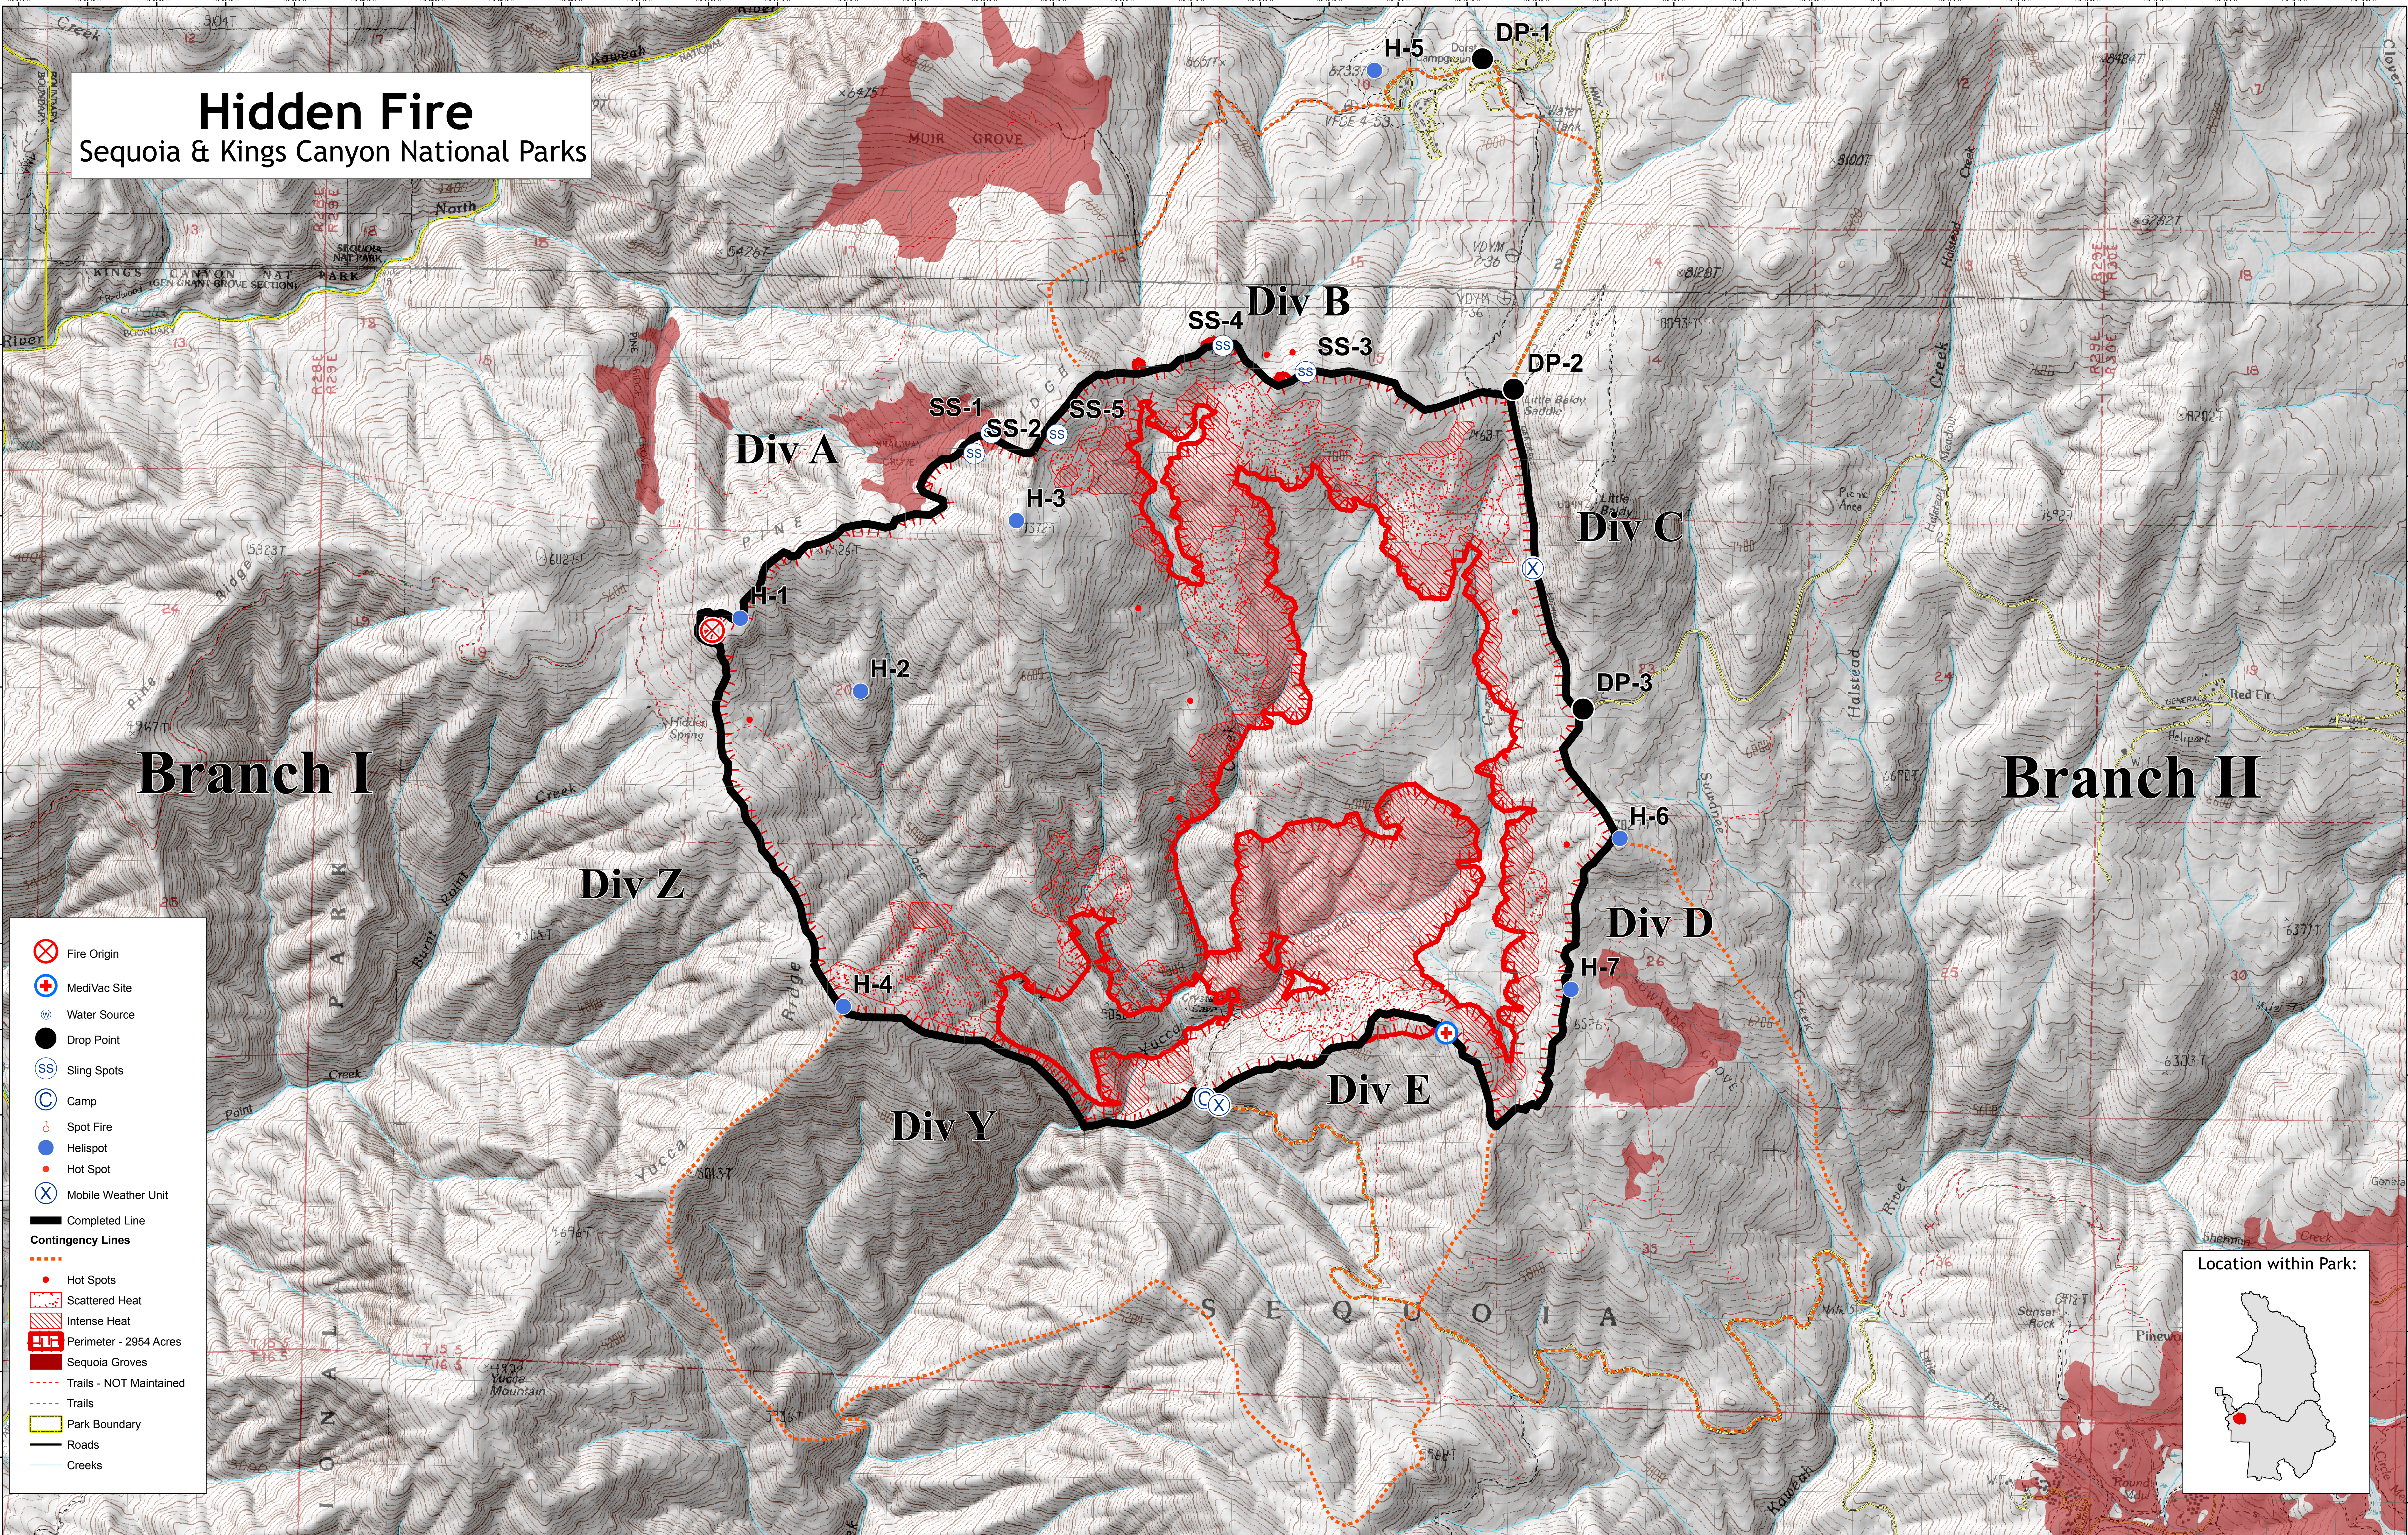

Hidden Fire

Sequoia & Kings Canyon National Parks

- Fire Origin
- MediVac Site
- Water Source
- Drop Point
- Sling Spots
- Camp
- Spot Fire
- Helispot
- Hot Spot
- Mobile Weather Unit
- Completed Line
- Contingency Lines**
- Hot Spots
- Scattered Heat
- Intense Heat
- Perimeter - 2954 Acres
- Sequoia Groves
- Trails - NOT Maintained
- Trails
- Park Boundary
- Roads
- Creeks

1:12,000

W N E S

0.5 0.25 0 0.5 1 1.5 Miles

Map by NPS(ab), 9/25/2008
Perimeter as of 9/24/2008 IR @ 2055