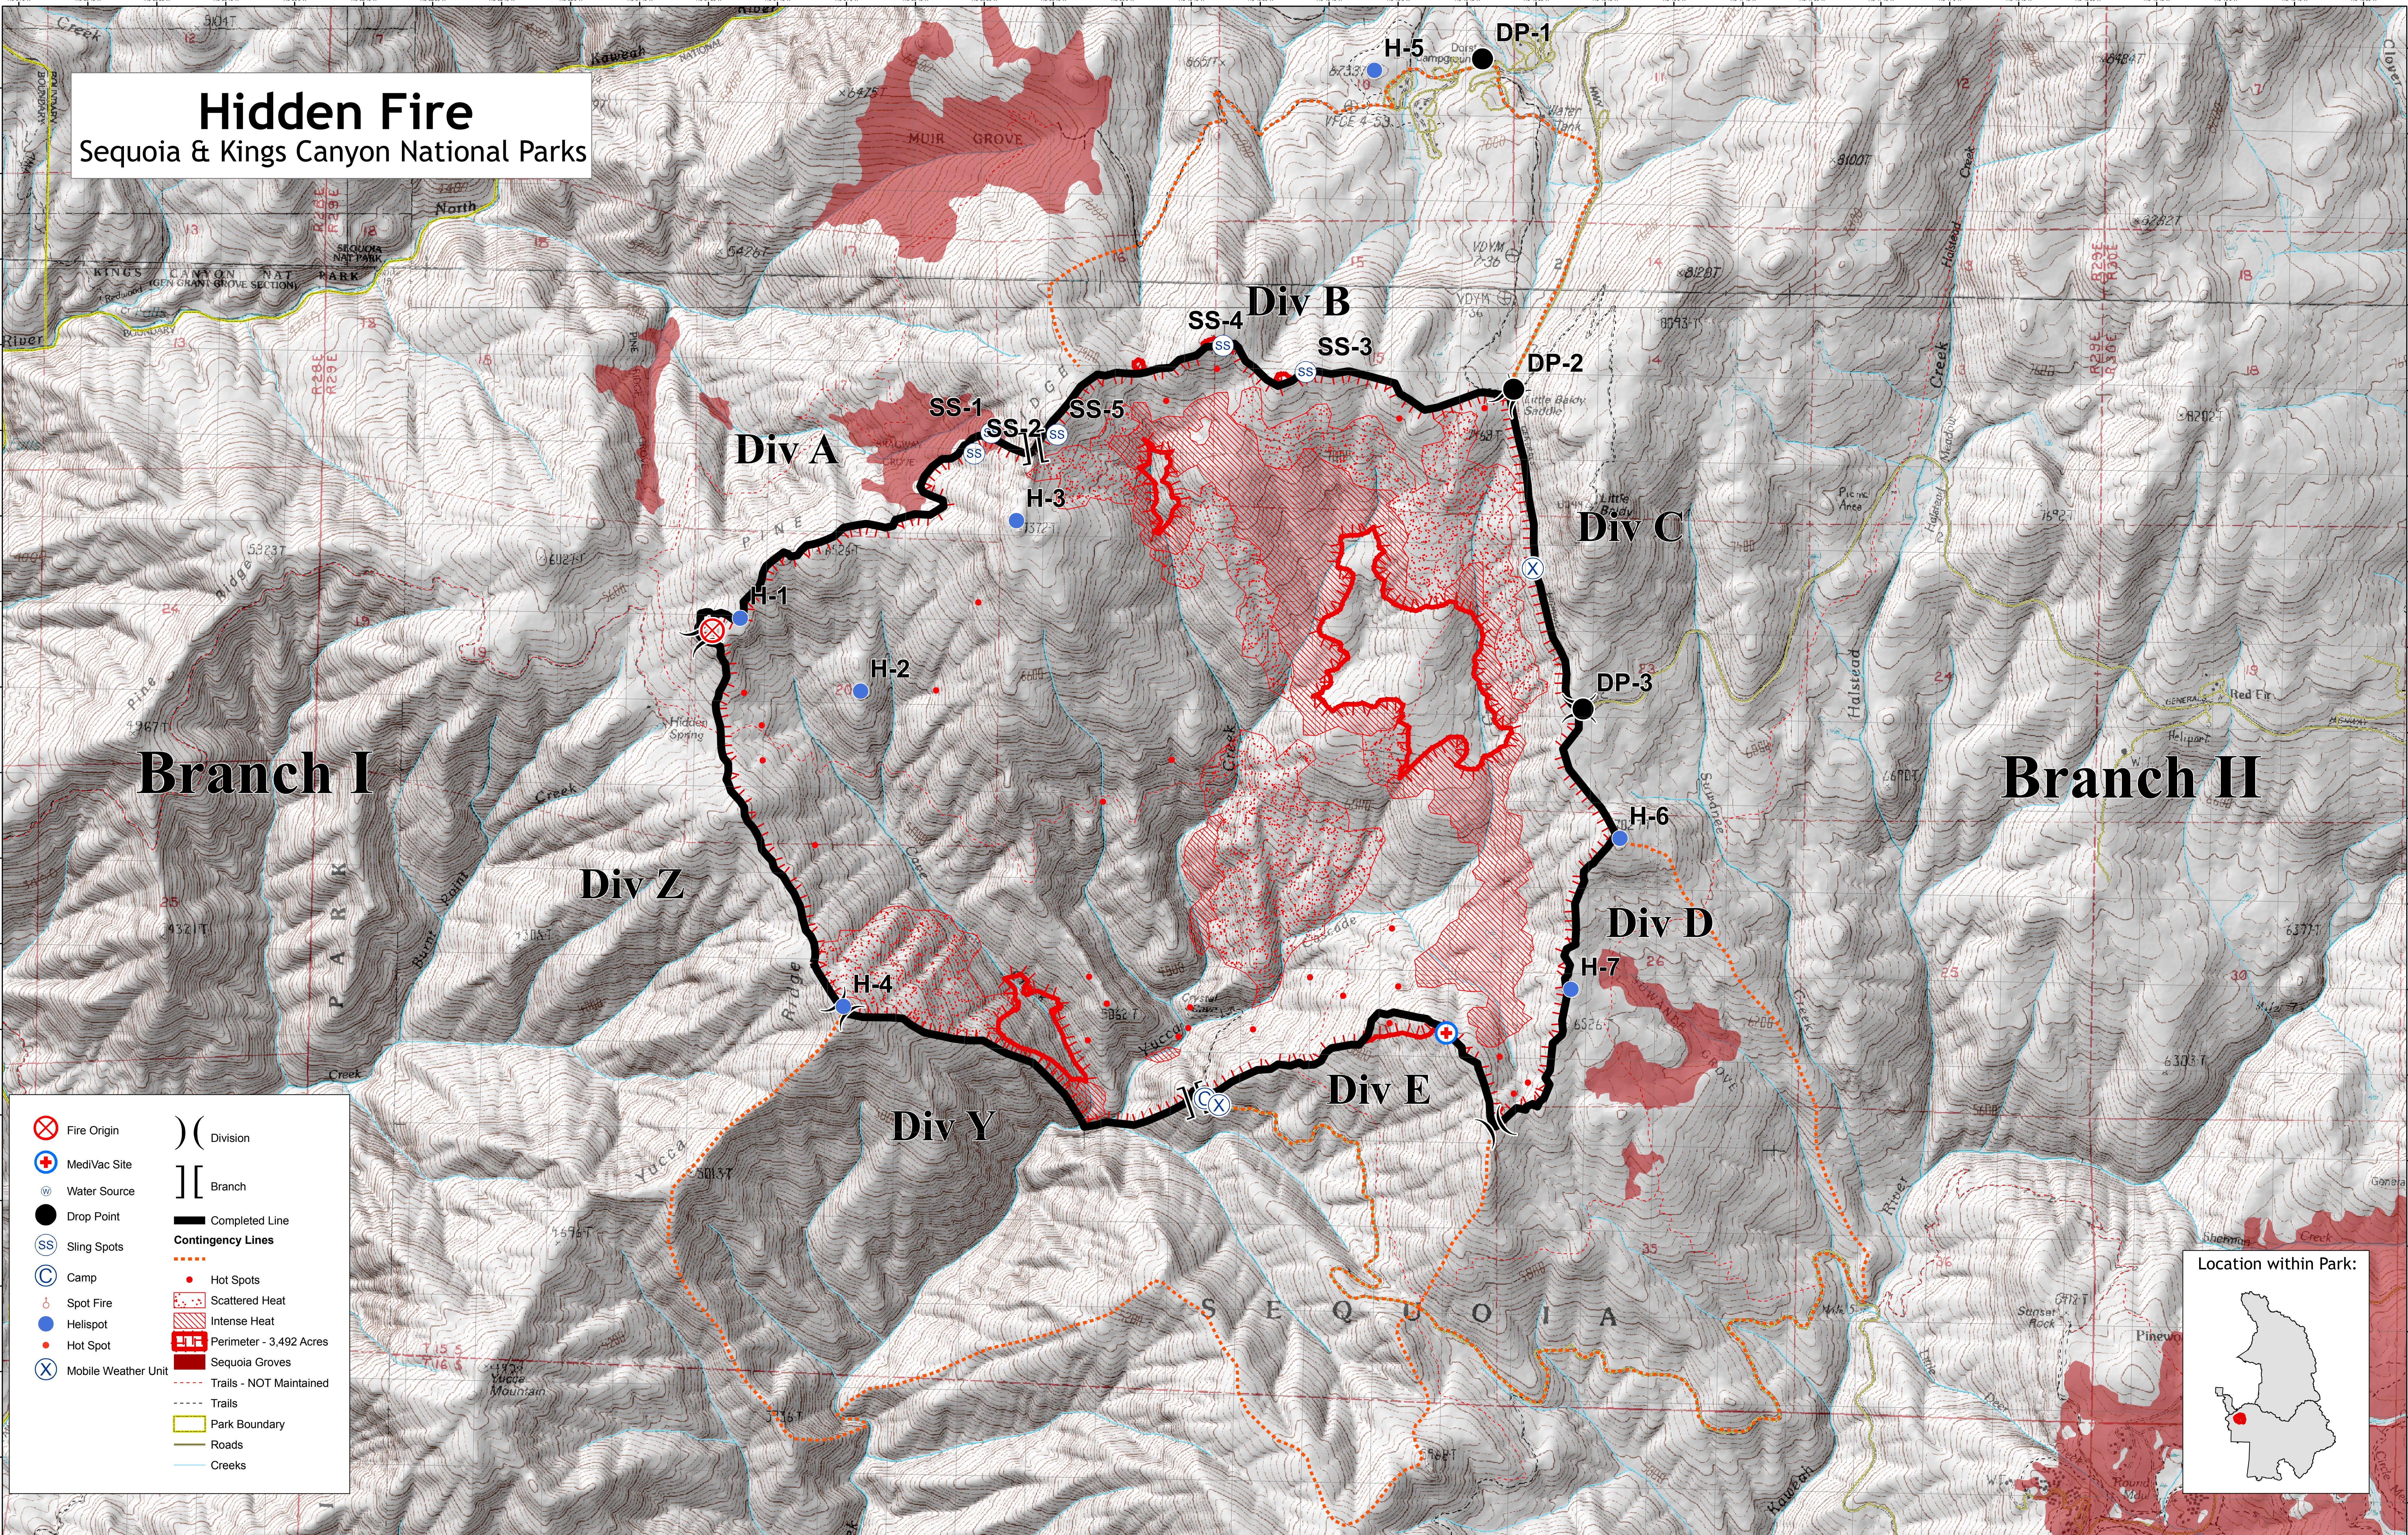

Hidden Fire

Sequoia & Kings Canyon National Parks

Map by NPS(ab), 9/26/2008
 Perimeter as of 9/25/2008 IR @ 2350