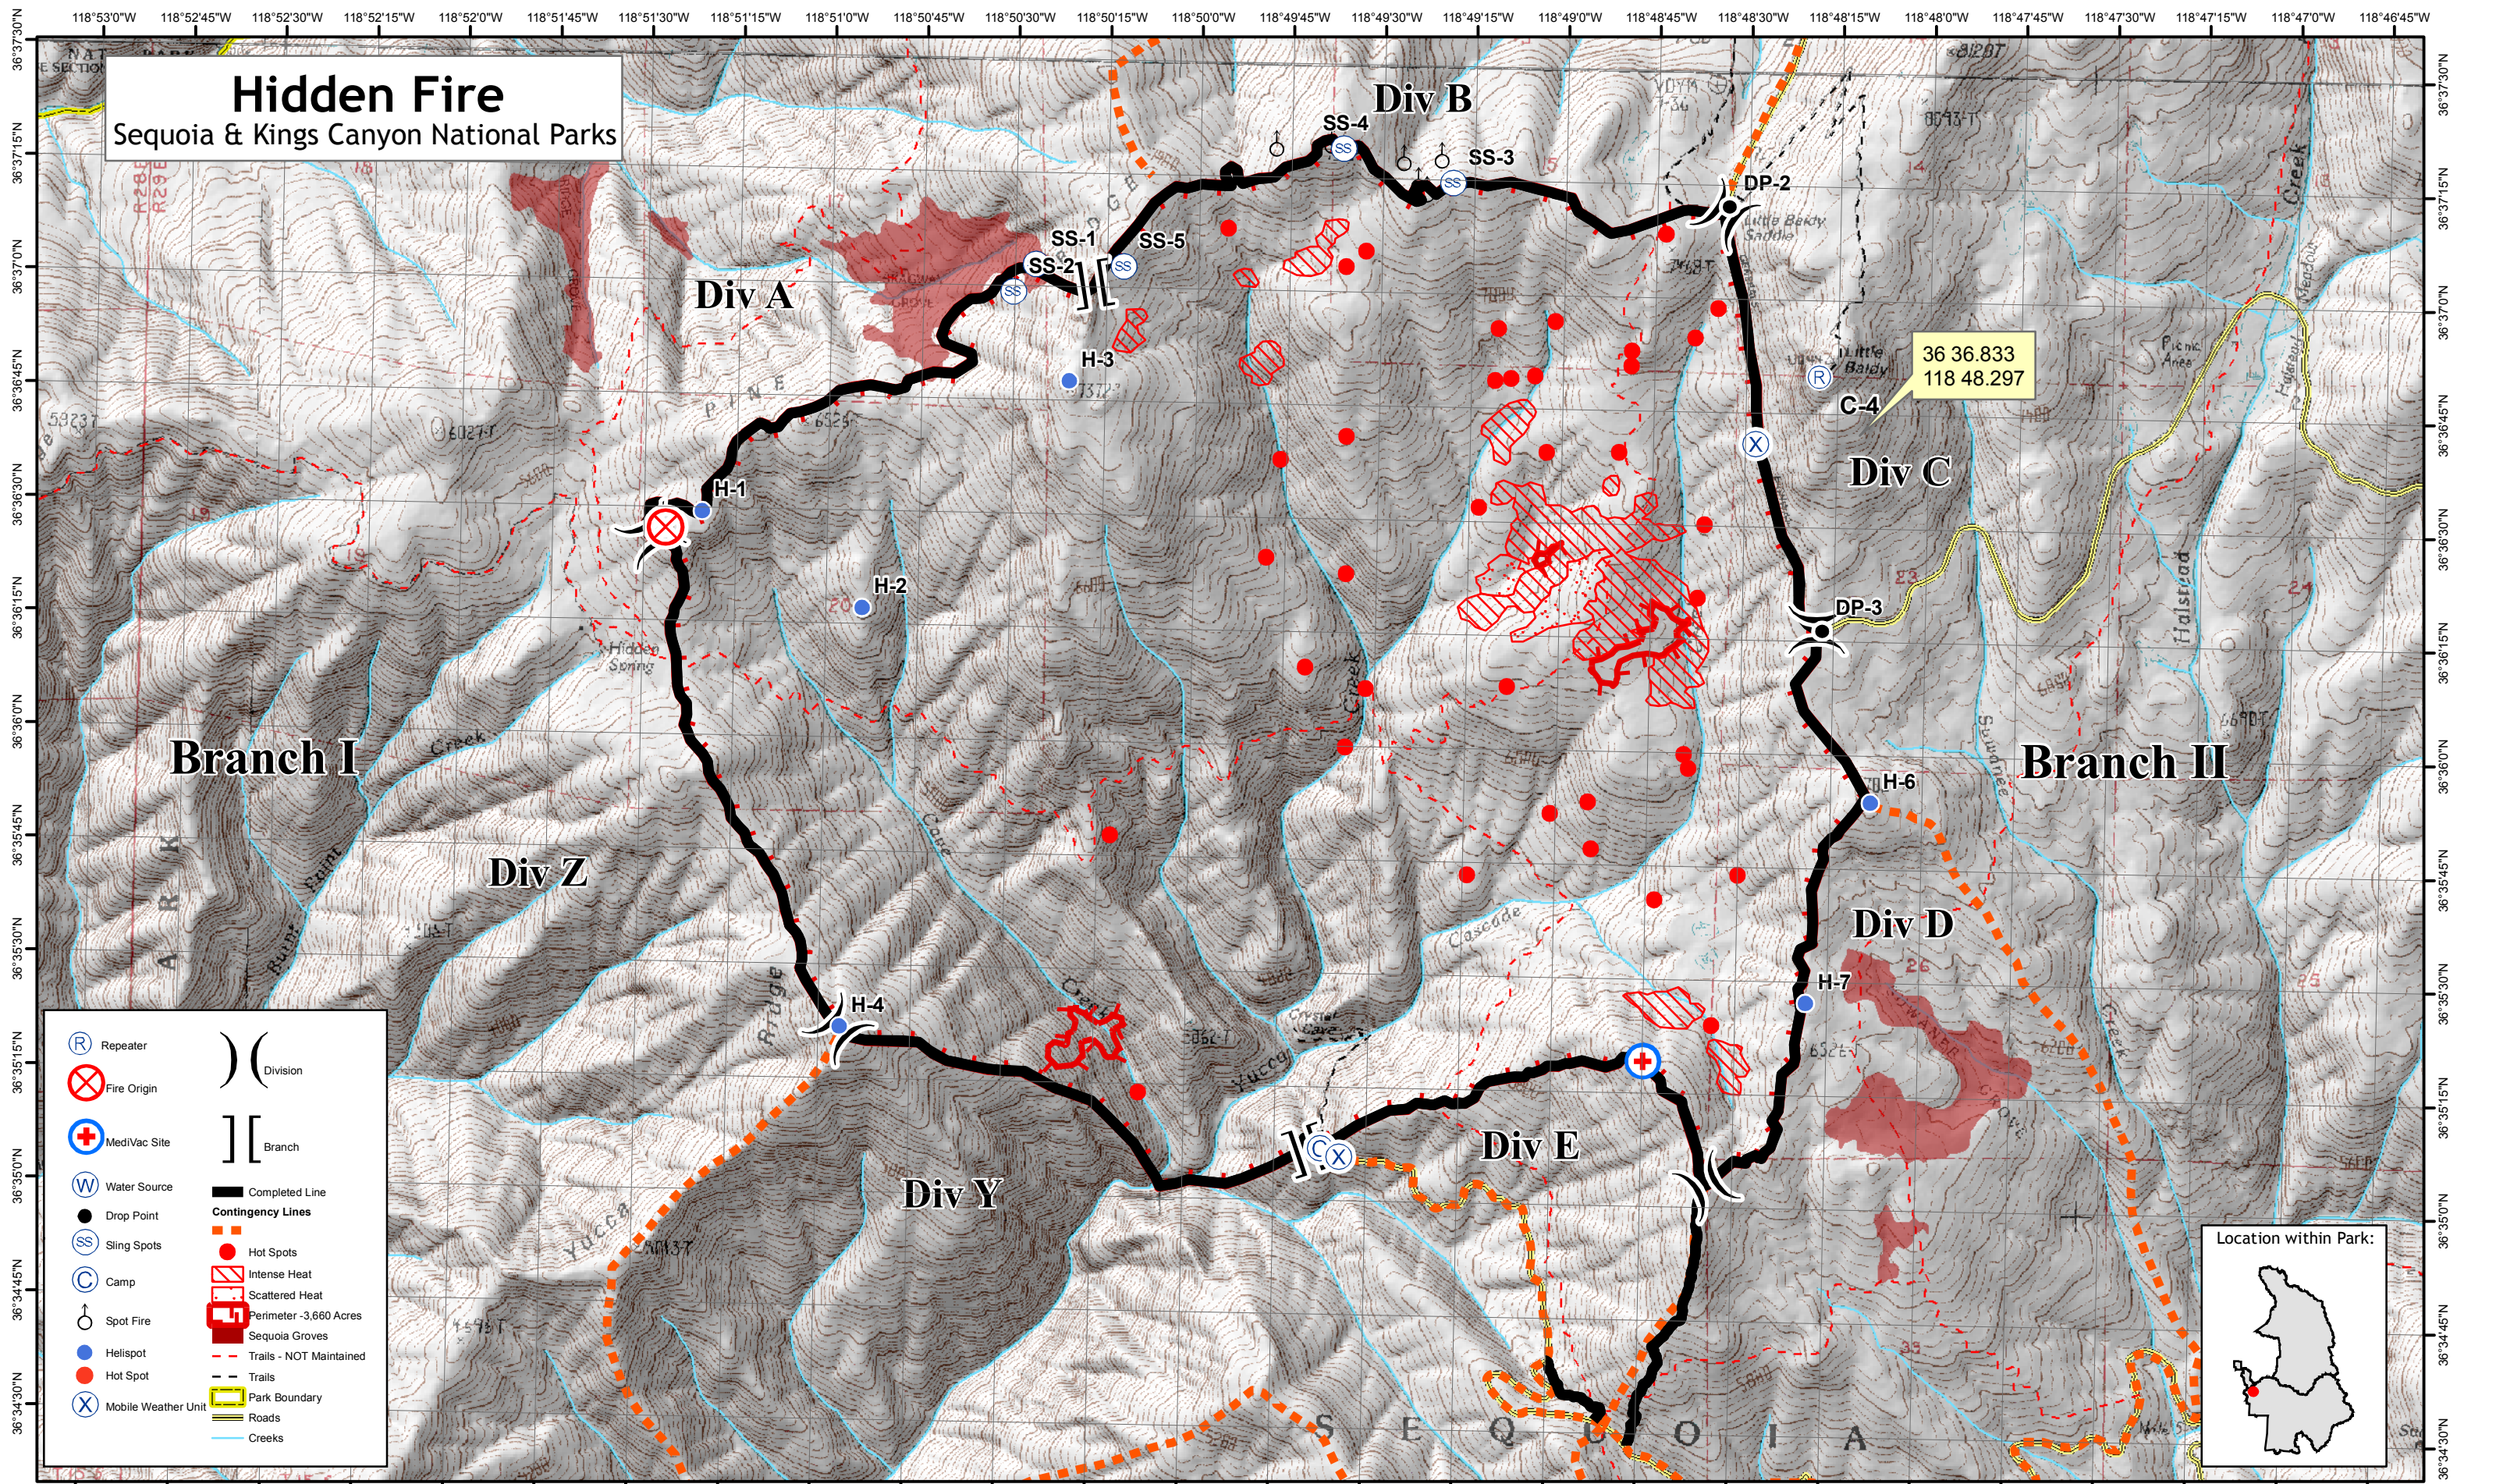

# Hidden Fire

## Sequoia & Kings Canyon National Parks

	Repeater		Division
	Fire Origin		Branch
	MediVac Site		Completed Line
	Water Source		Contingency Lines
	Drop Point		Hot Spots
	Sling Spots		Intense Heat
	Camp		Scattered Heat
	Spot Fire		Perimeter - 3,660 Acres
	Helispot		Sequoia Groves
	Hot Spot		Trails - NOT Maintained
	Mobile Weather Unit		Trails
			Park Boundary
			Roads
			Creeks