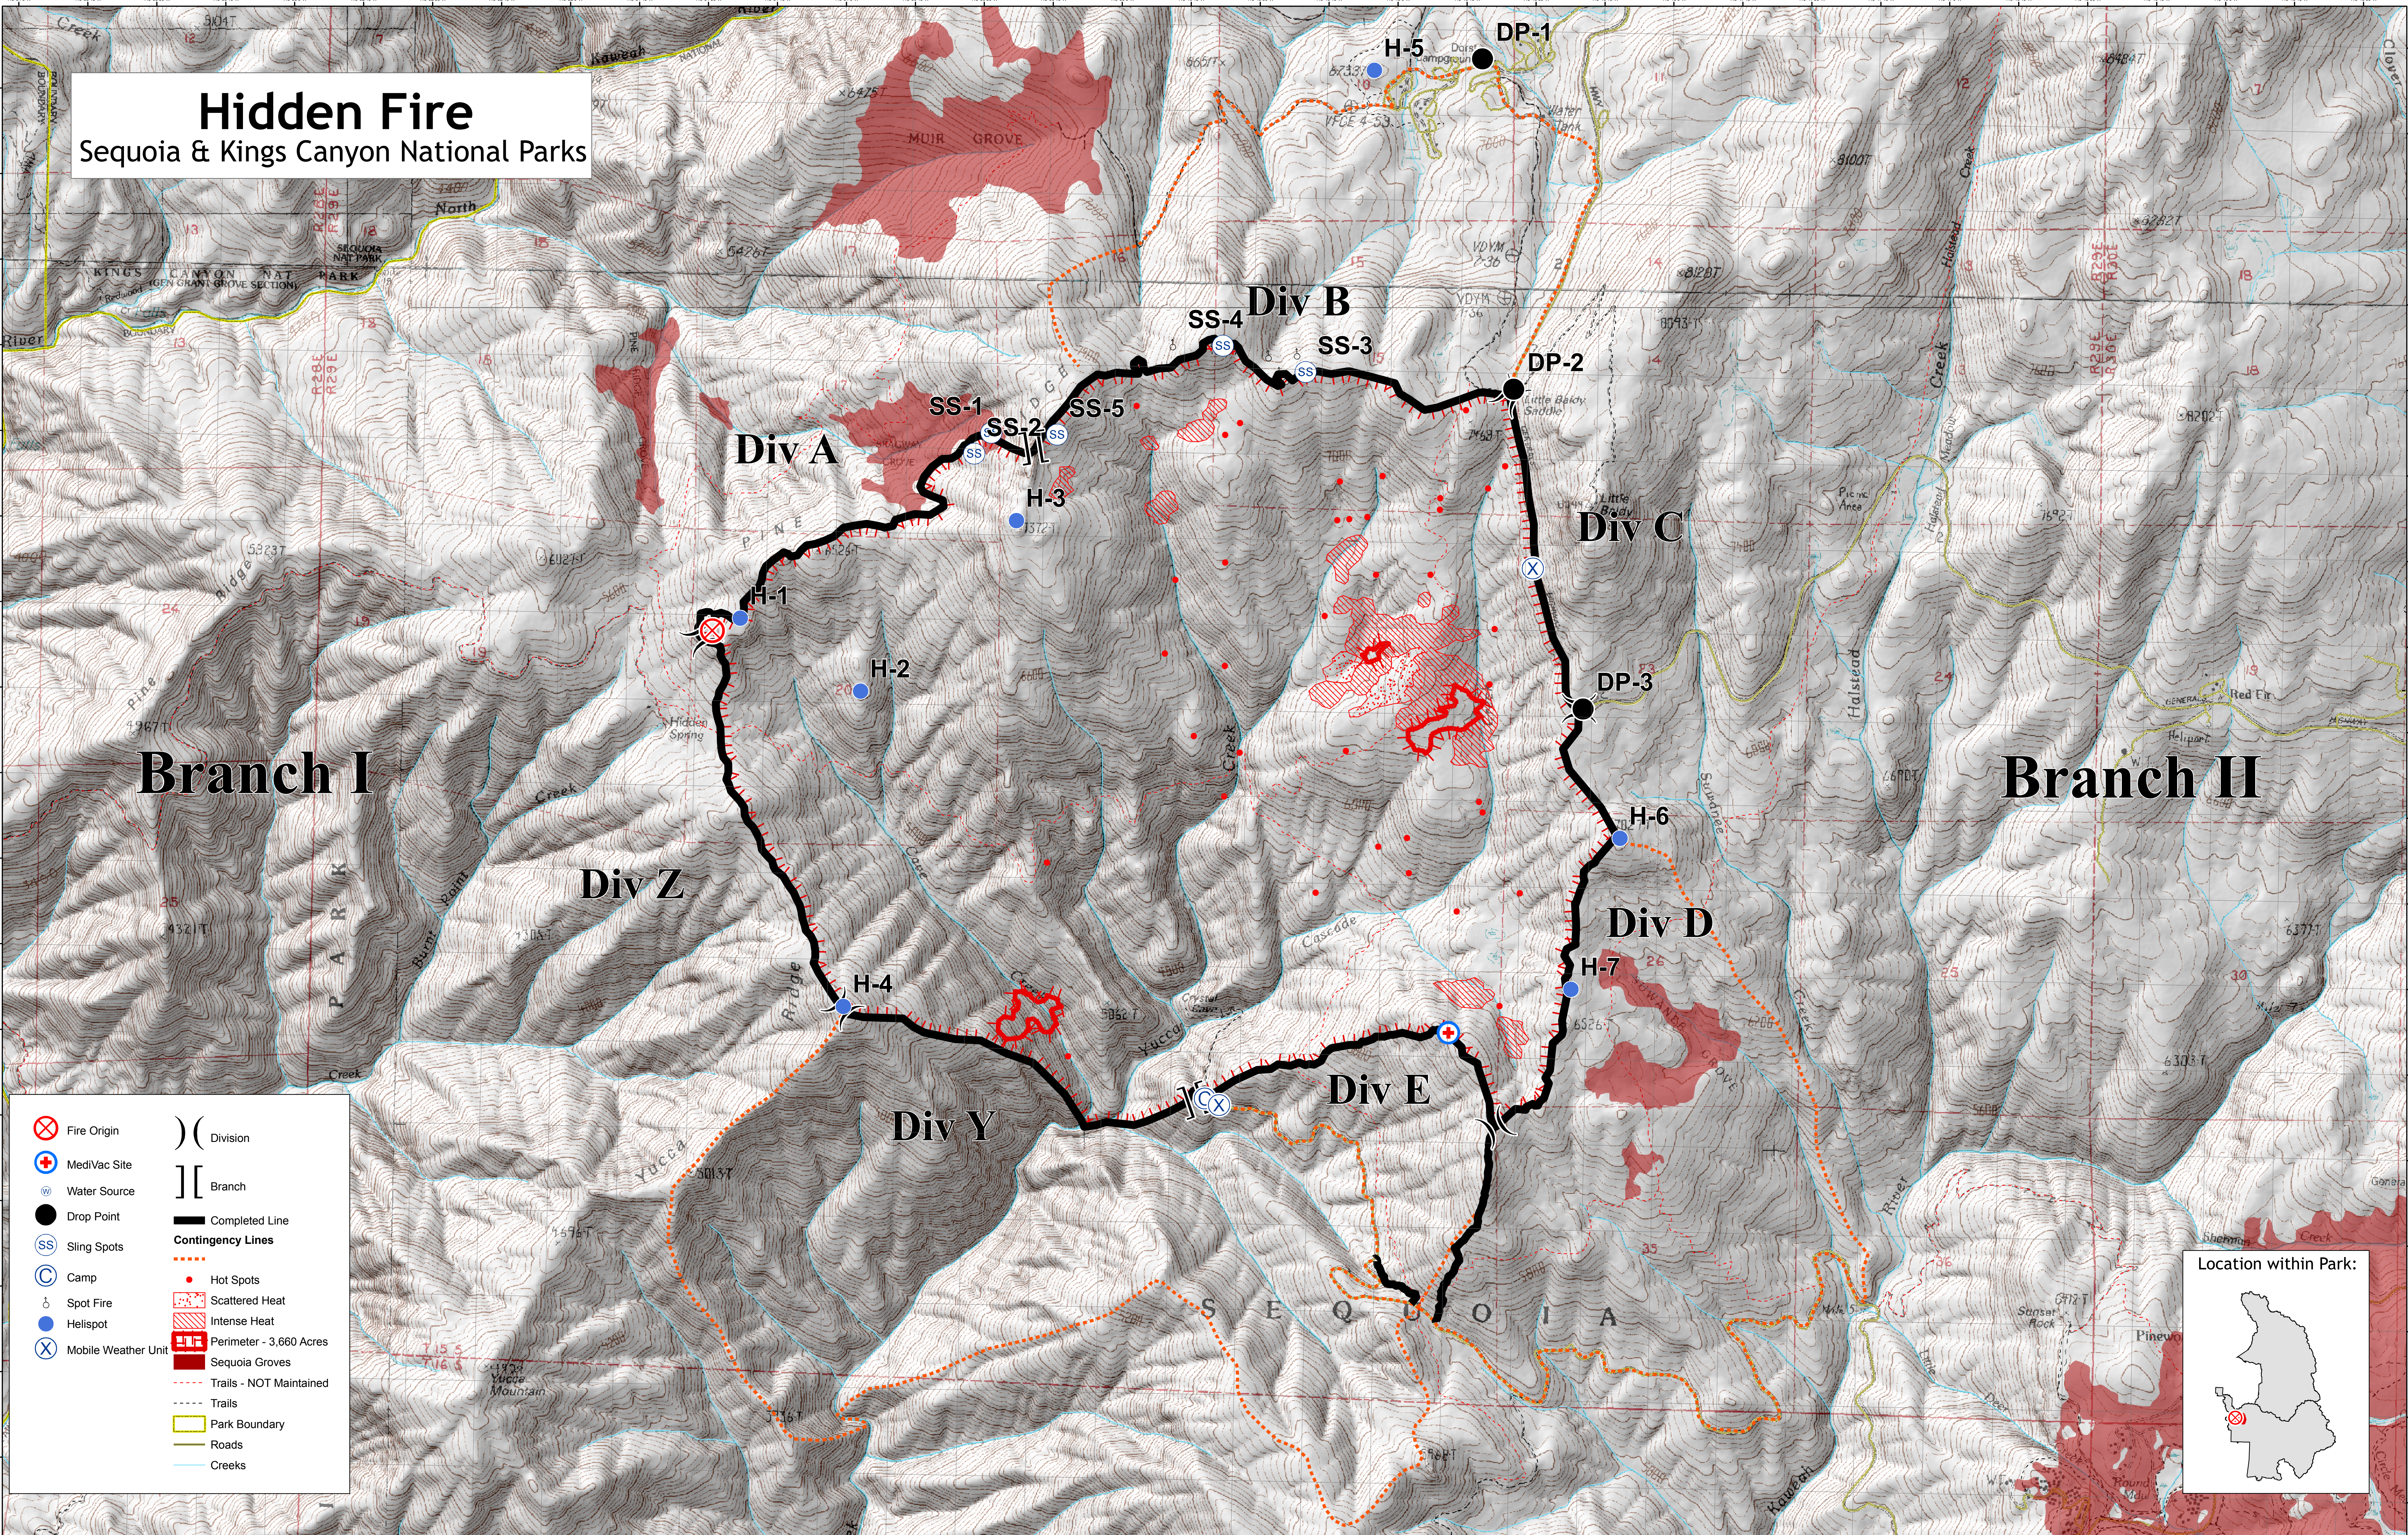

Hidden Fire

Sequoia & Kings Canyon National Parks

	Fire Origin		Division
	MediVac Site		Branch
	Water Source		Completed Line
	Drop Point		Contingency Lines
	Sling Spots		Hot Spots
	Camp		Scattered Heat
	Spot Fire		Intense Heat
	Helispot		Perimeter - 3,660 Acres
	Mobile Weather Unit		Sequoia Groves
			Trails - NOT Maintained
			Trails
			Park Boundary
			Roads
			Creeks