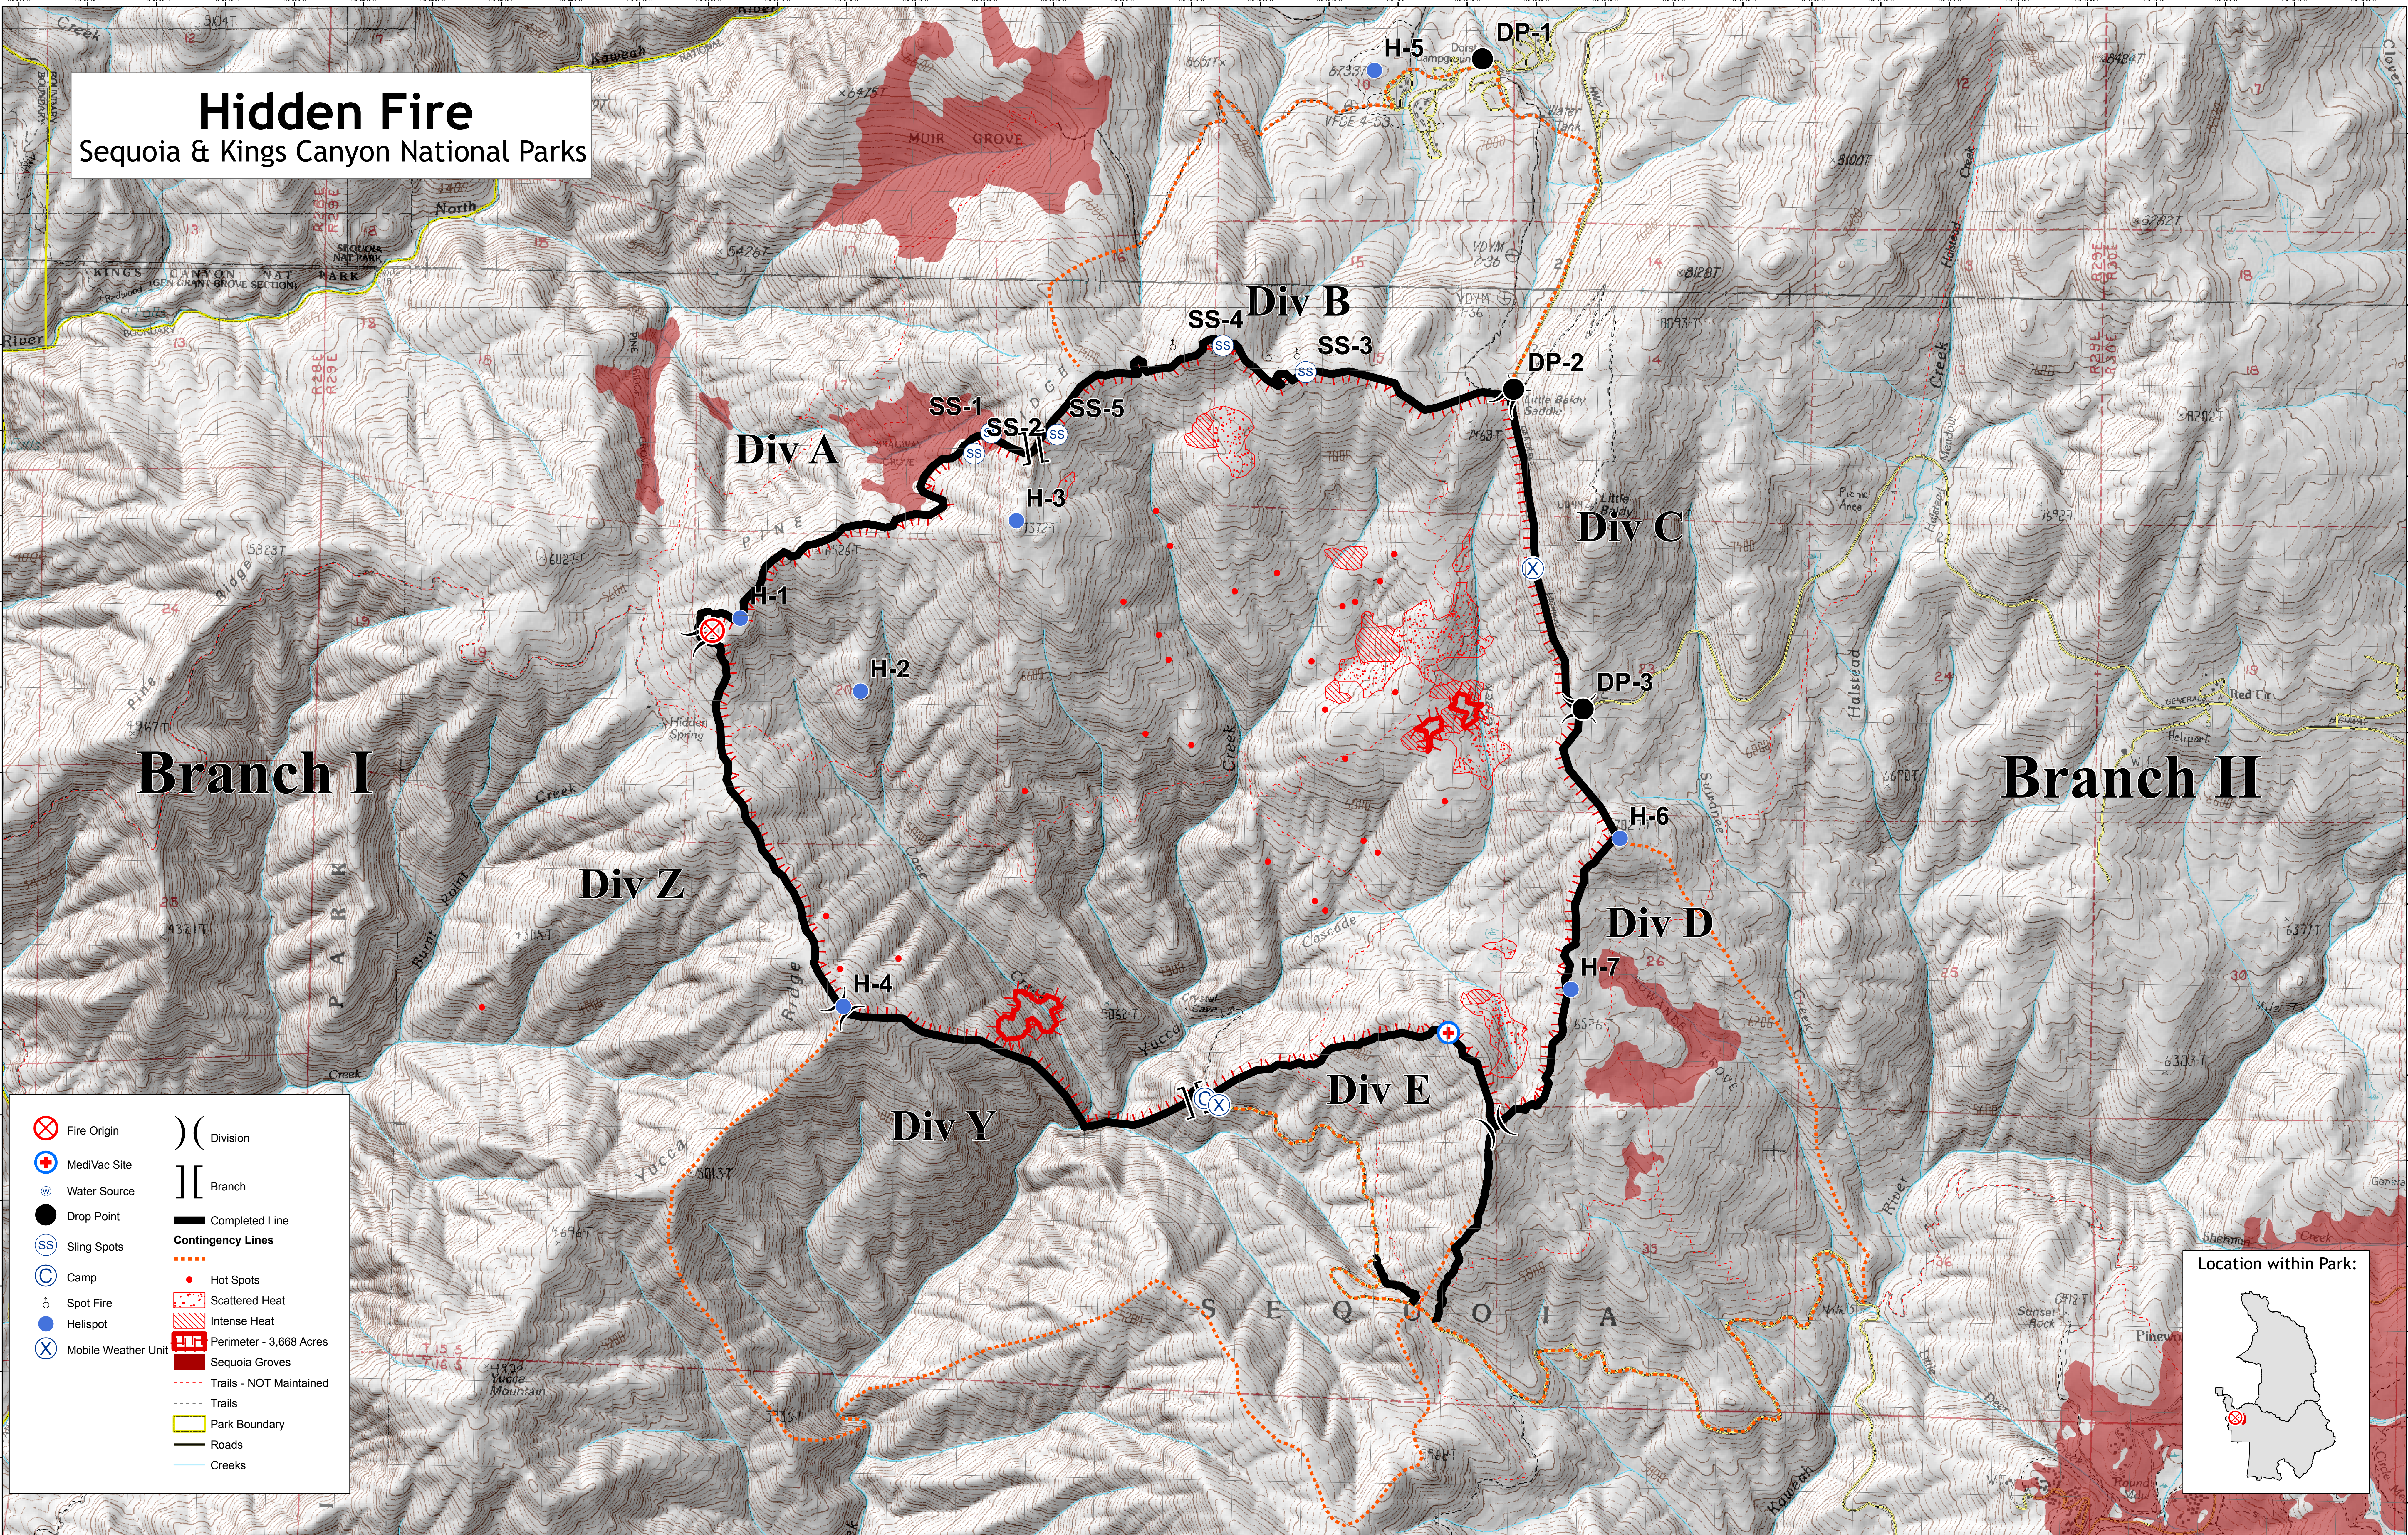

Hidden Fire

Sequoia & Kings Canyon National Parks

- Fire Origin
- MediVac Site
- Water Source
- Drop Point
- Sling Spots
- Camp
- Spot Fire
- Helispot
- Mobile Weather Unit
- Completed Line
- Contingency Lines
- Hot Spots
- Scattered Heat
- Intense Heat
- Perimeter - 3,668 Acres
- Sequoia Groves
- Trails - NOT Maintained
- Trails
- Park Boundary
- Roads
- Creeks