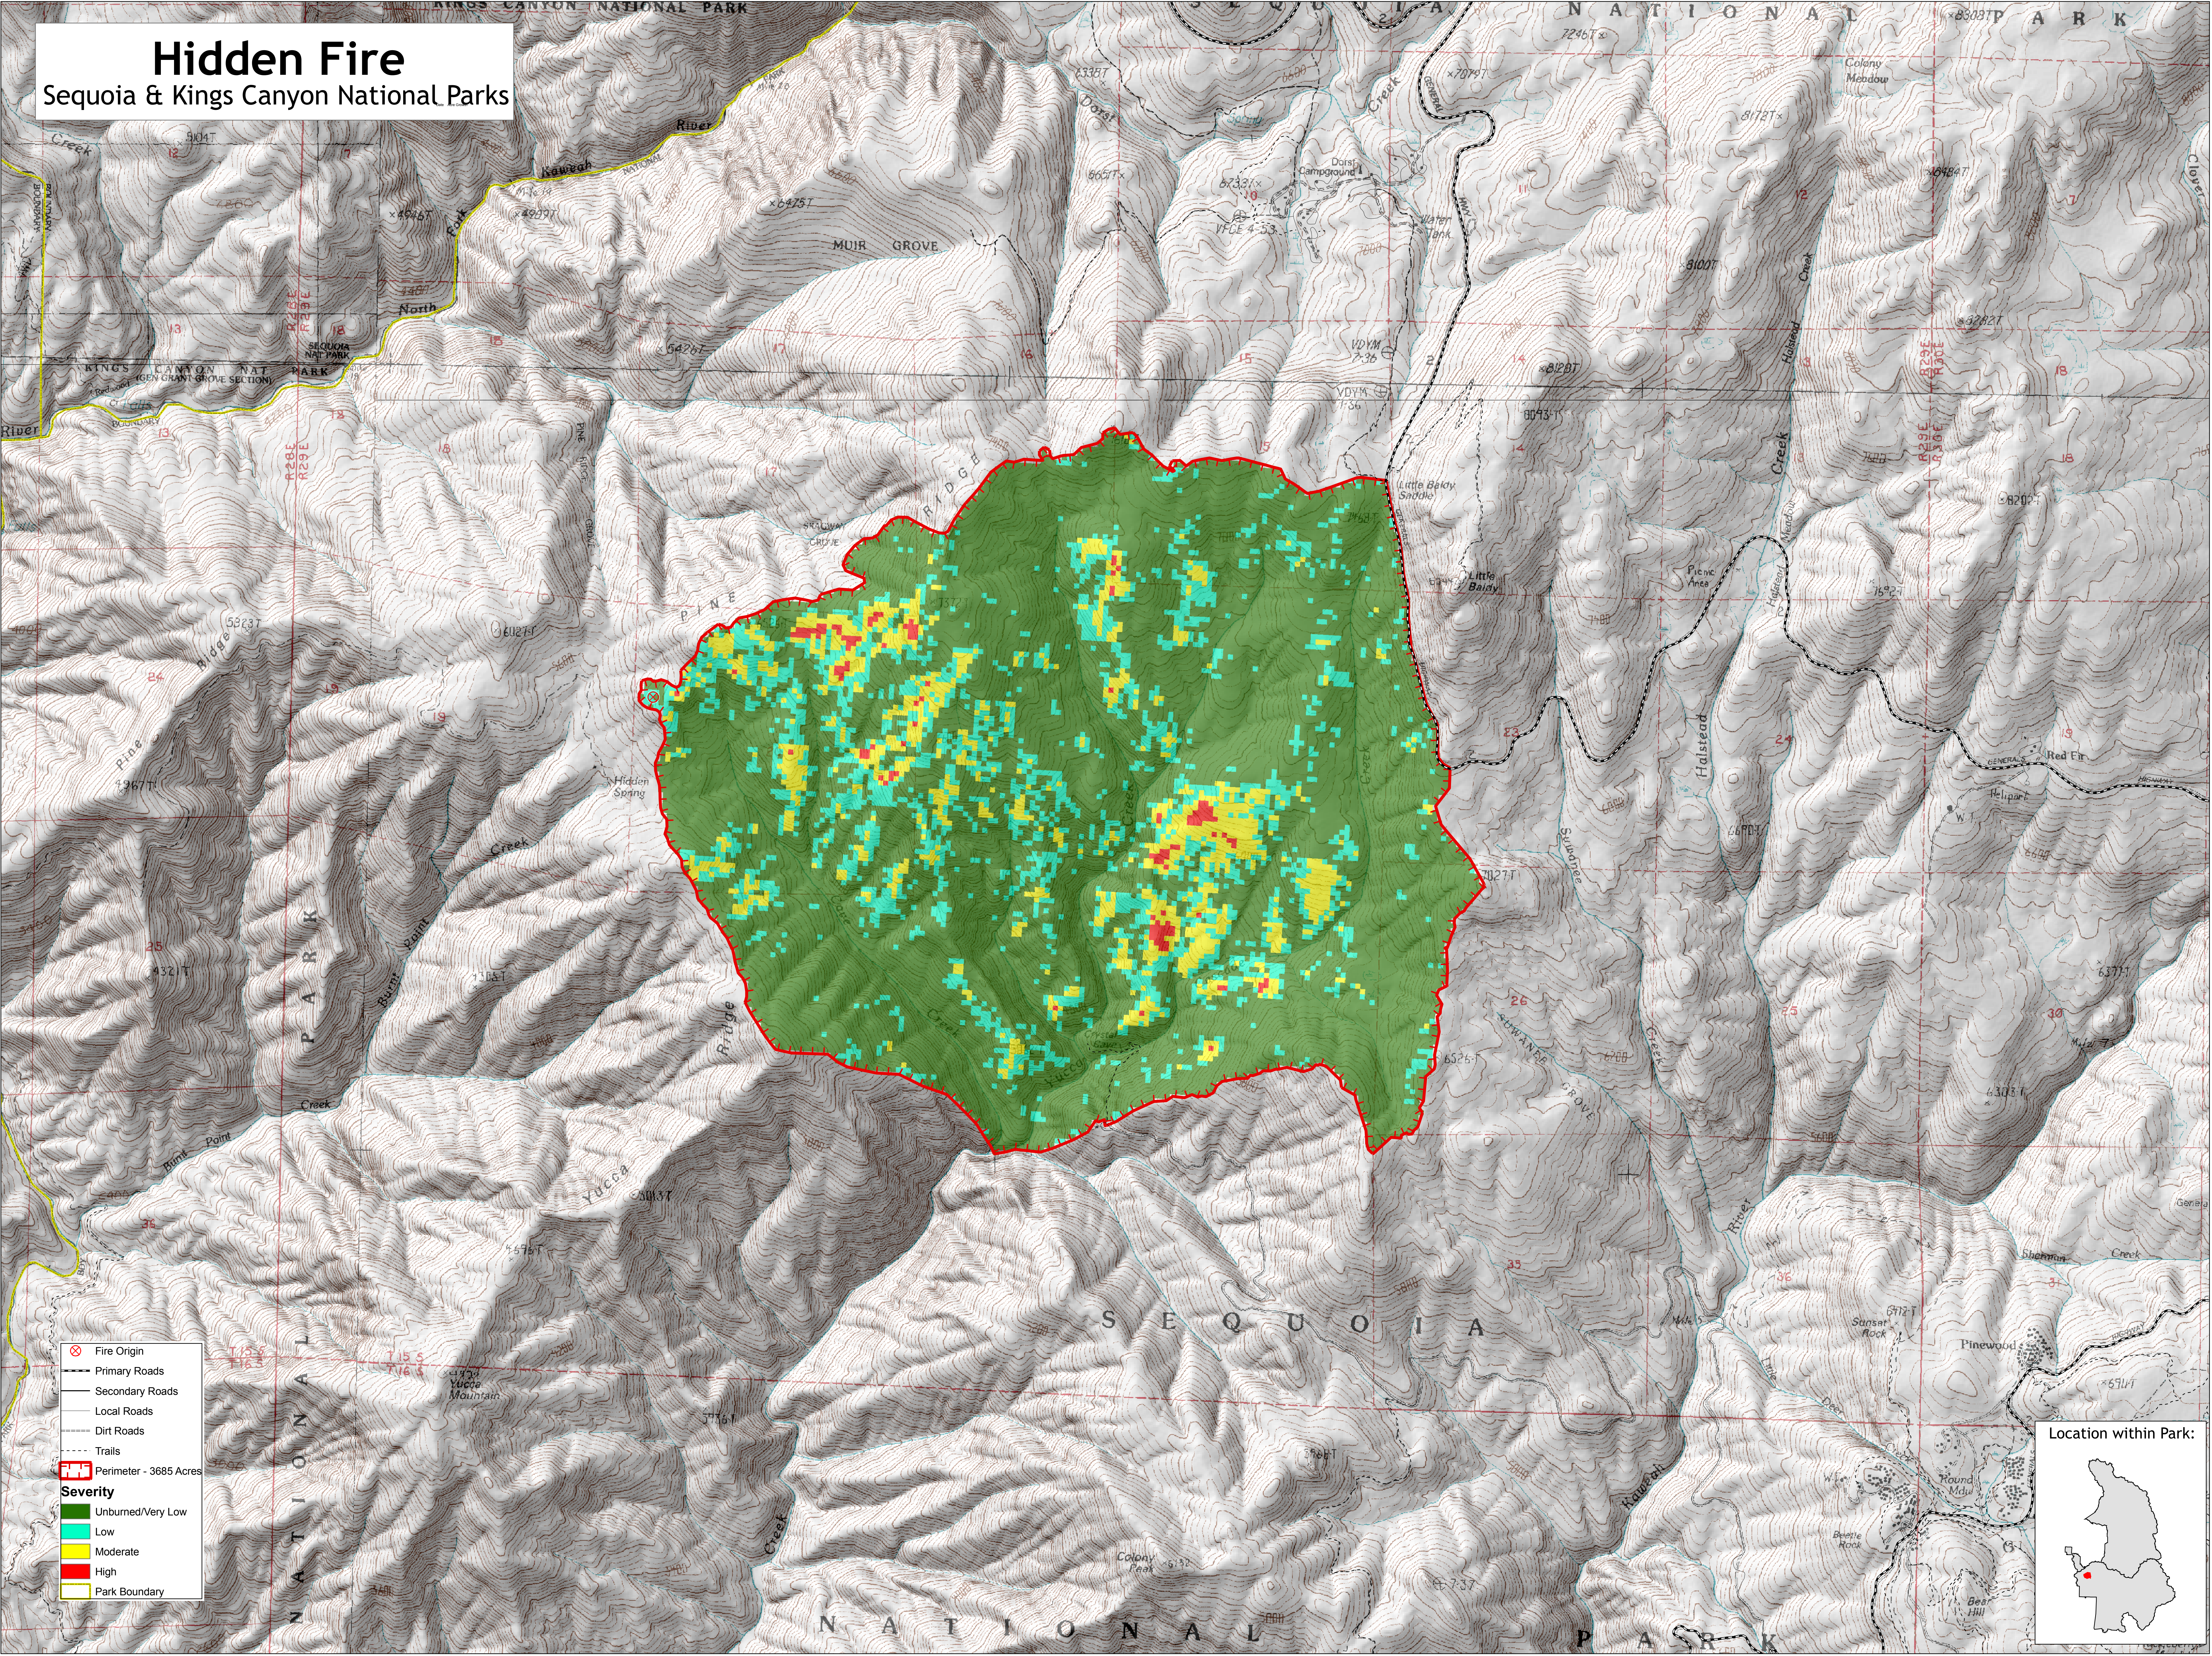

# Hidden Fire

## Sequoia & Kings Canyon National Parks

- Fire Origin
  - Primary Roads
  - Secondary Roads
  - Local Roads
  - Dirt Roads
  - Trails
  - Perimeter - 3685 Acres
- Severity**
- Unburned/Very Low
  - Low
  - Moderate
  - High
  - Park Boundary

1:12,000

Map by NPS(kf), 10/22/2008  
Perimeter as of 10/6/2008 IR @ 2100