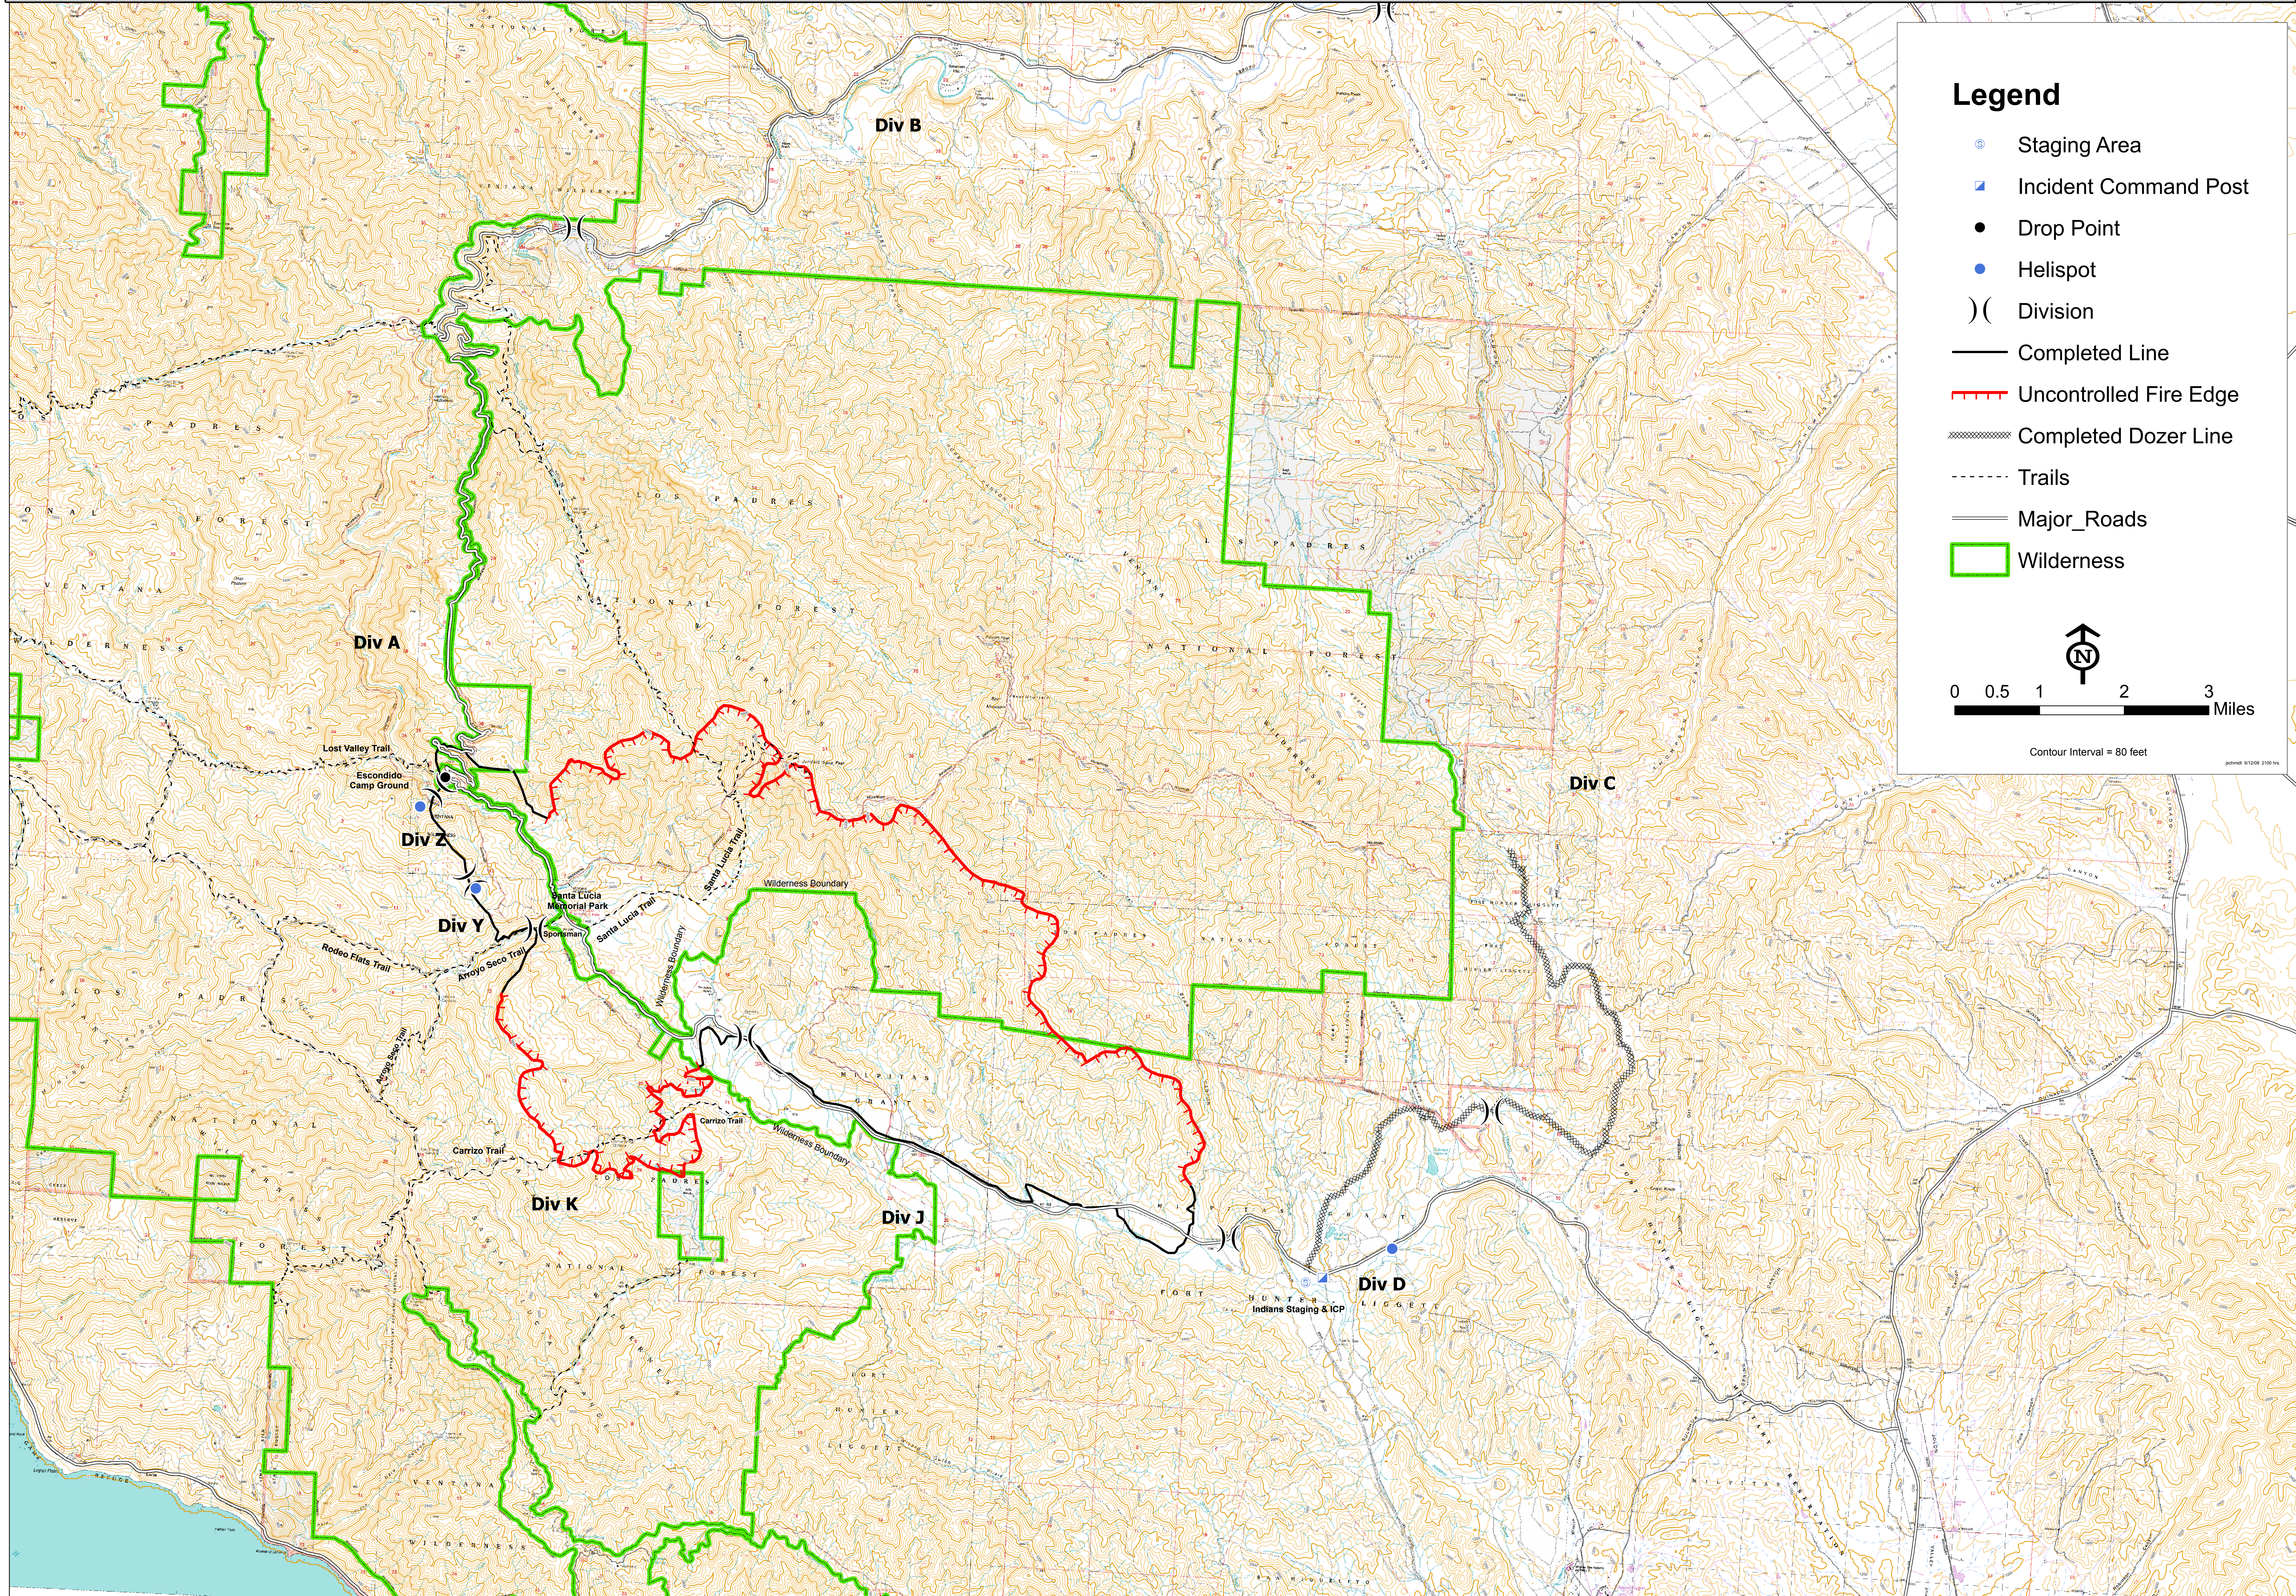

Indians Incident Operations Map

CA-LPF-001491
June 13, 2008, 0600
18,640 Acres

- ### Legend
- Staging Area
 - Incident Command Post
 - Drop Point
 - Helispot
 - Division
 - Completed Line
 - Uncontrolled Fire Edge
 - Completed Dozer Line
 - Trails
 - Major_Roads
 - Wilderness