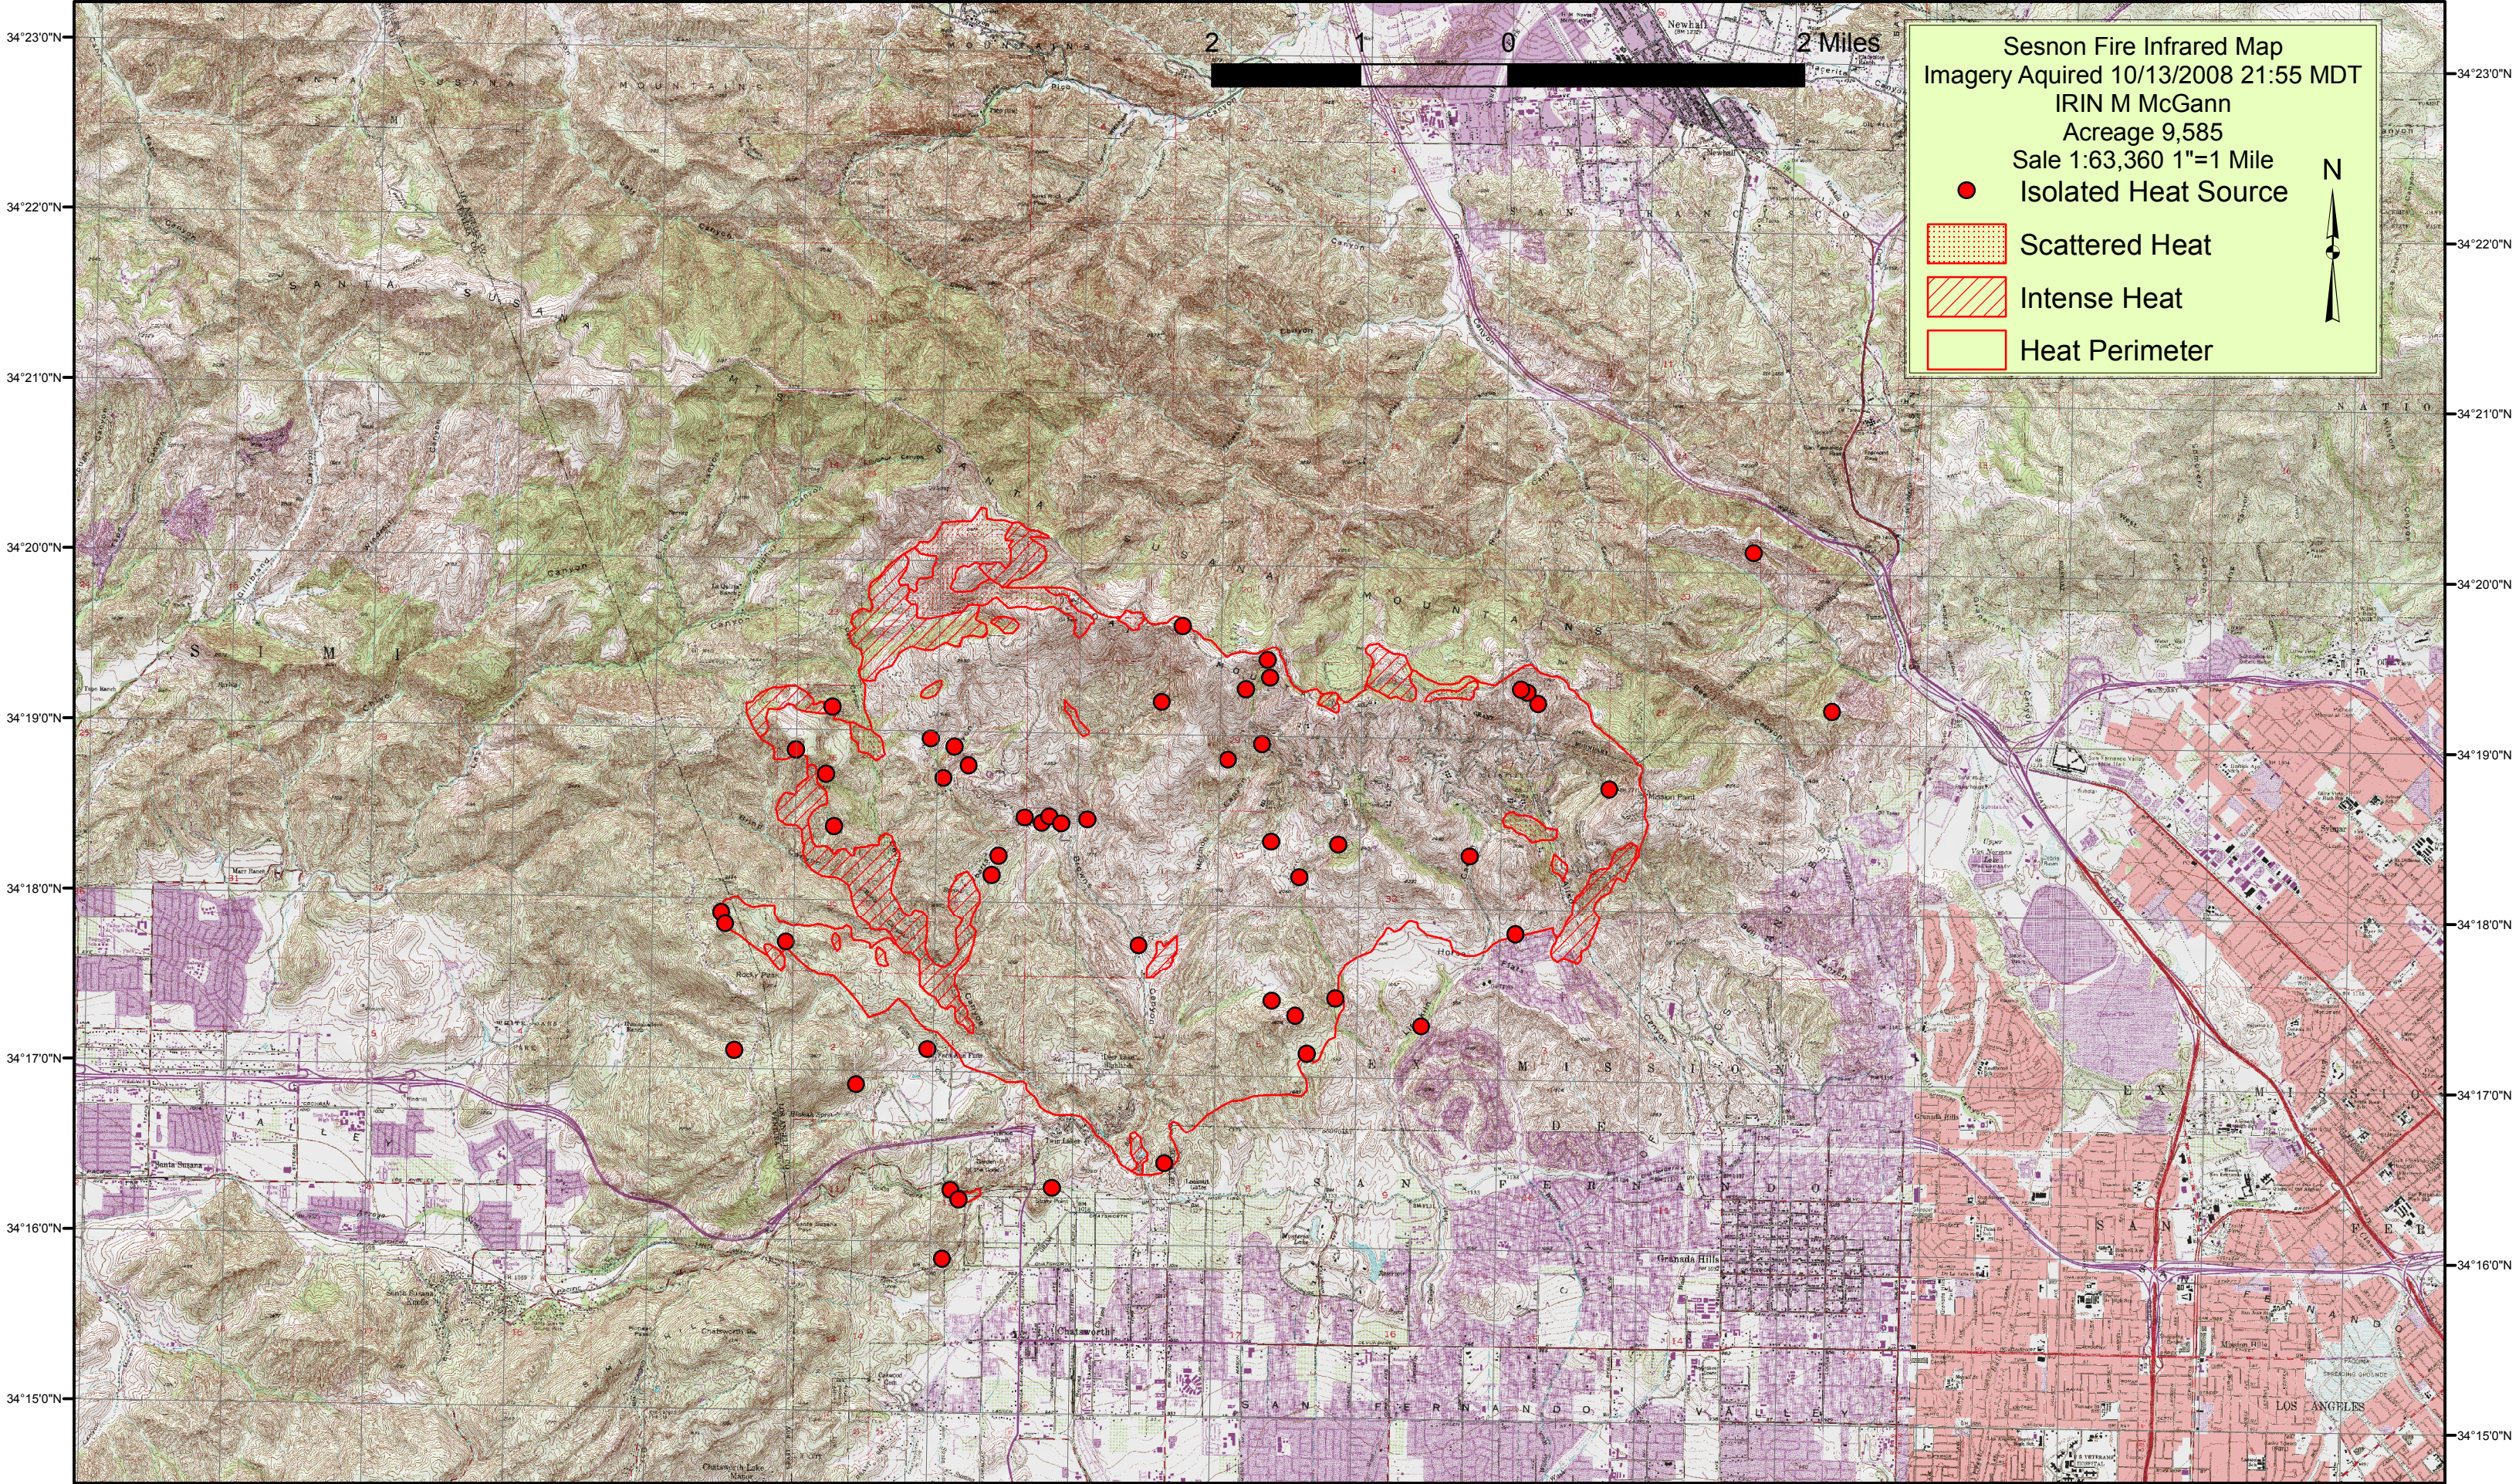

118°43'0"W 118°42'0"W 118°41'0"W 118°40'0"W 118°39'0"W 118°38'0"W 118°37'0"W 118°36'0"W 118°35'0"W 118°34'0"W 118°33'0"W 118°32'0"W 118°31'0"W 118°30'0"W 118°29'0"W 118°28'0"W 118°27'0"W

Sesnon Fire Infrared Map
 Imagery Aquired 10/13/2008 21:55 MDT
 IRIN M McGann
 Acreage 9,585
 Sale 1:63,360 1"=1 Mile

- Isolated Heat Source
- Scattered Heat
- Intense Heat
- Heat Perimeter

N
↑

118°43'0"W 118°42'0"W 118°41'0"W 118°40'0"W 118°39'0"W 118°38'0"W 118°37'0"W 118°36'0"W 118°35'0"W 118°34'0"W 118°33'0"W 118°32'0"W 118°31'0"W 118°30'0"W 118°29'0"W 118°28'0"W 118°27'0"W