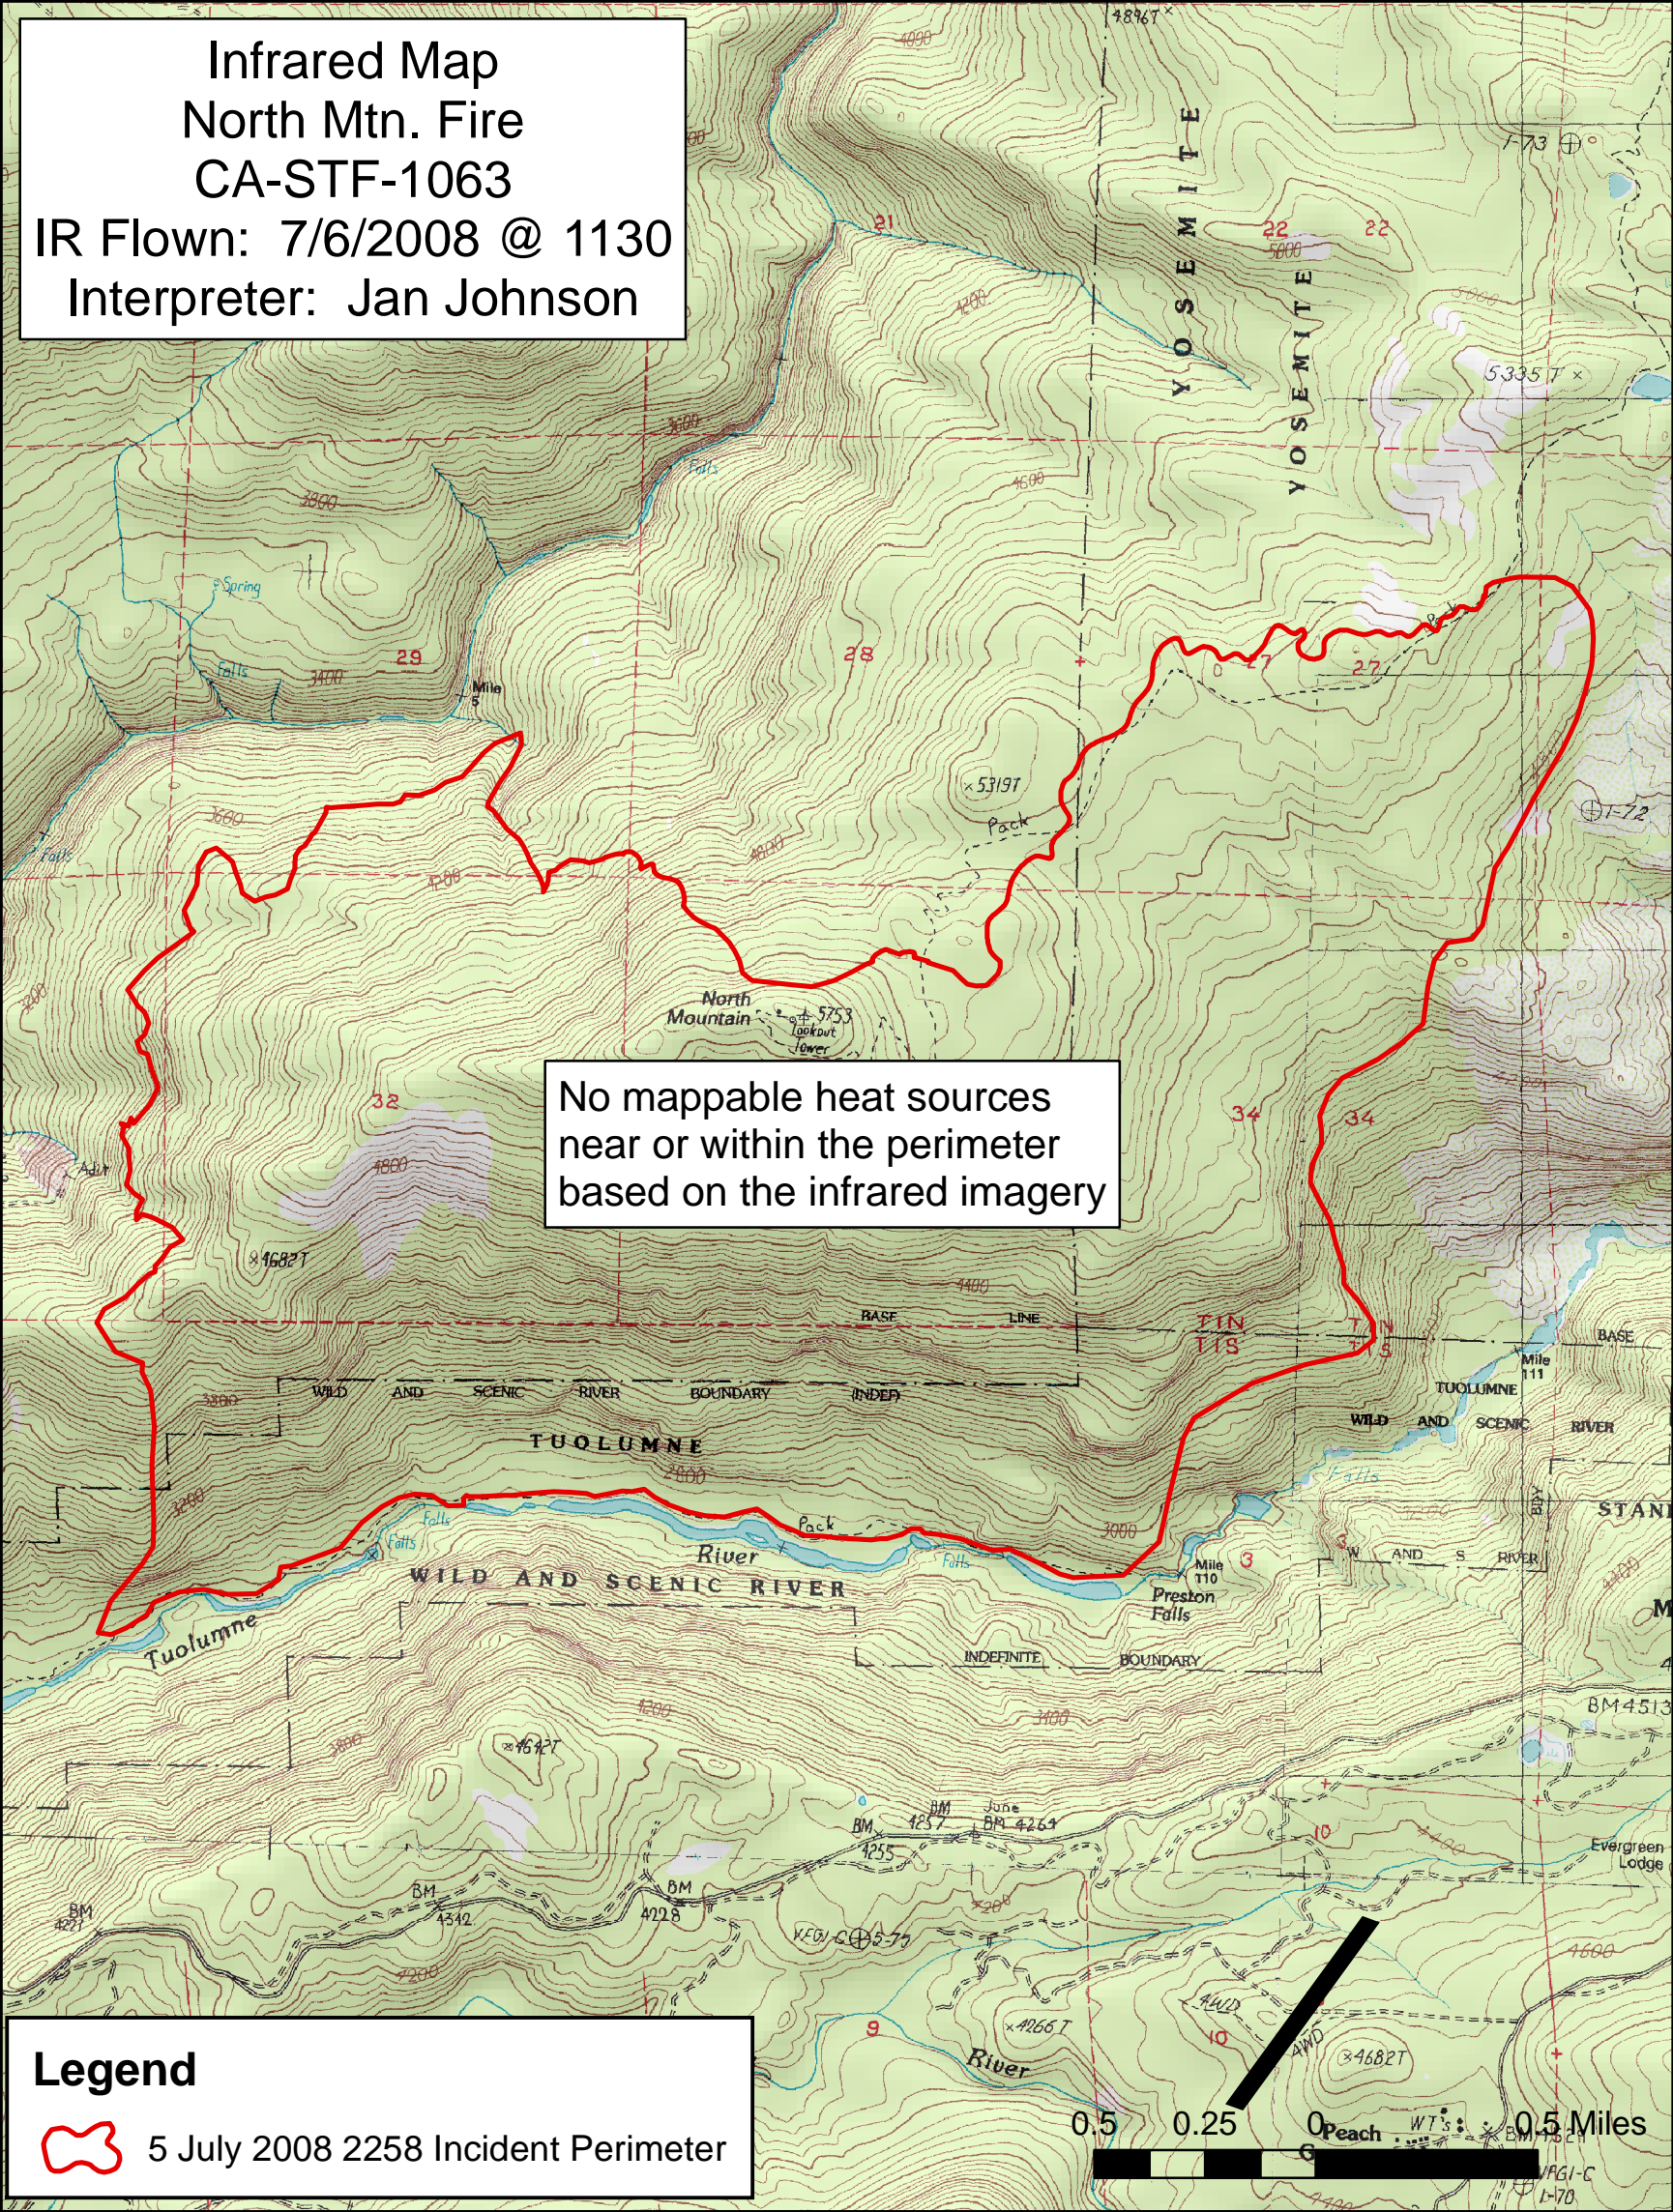

Infrared Map
North Mtn. Fire
CA-STF-1063
IR Flown: 7/6/2008 @ 1130
Interpreter: Jan Johnson

No mappable heat sources
near or within the perimeter
based on the infrared imagery

Legend

 5 July 2008 2258 Incident Perimeter