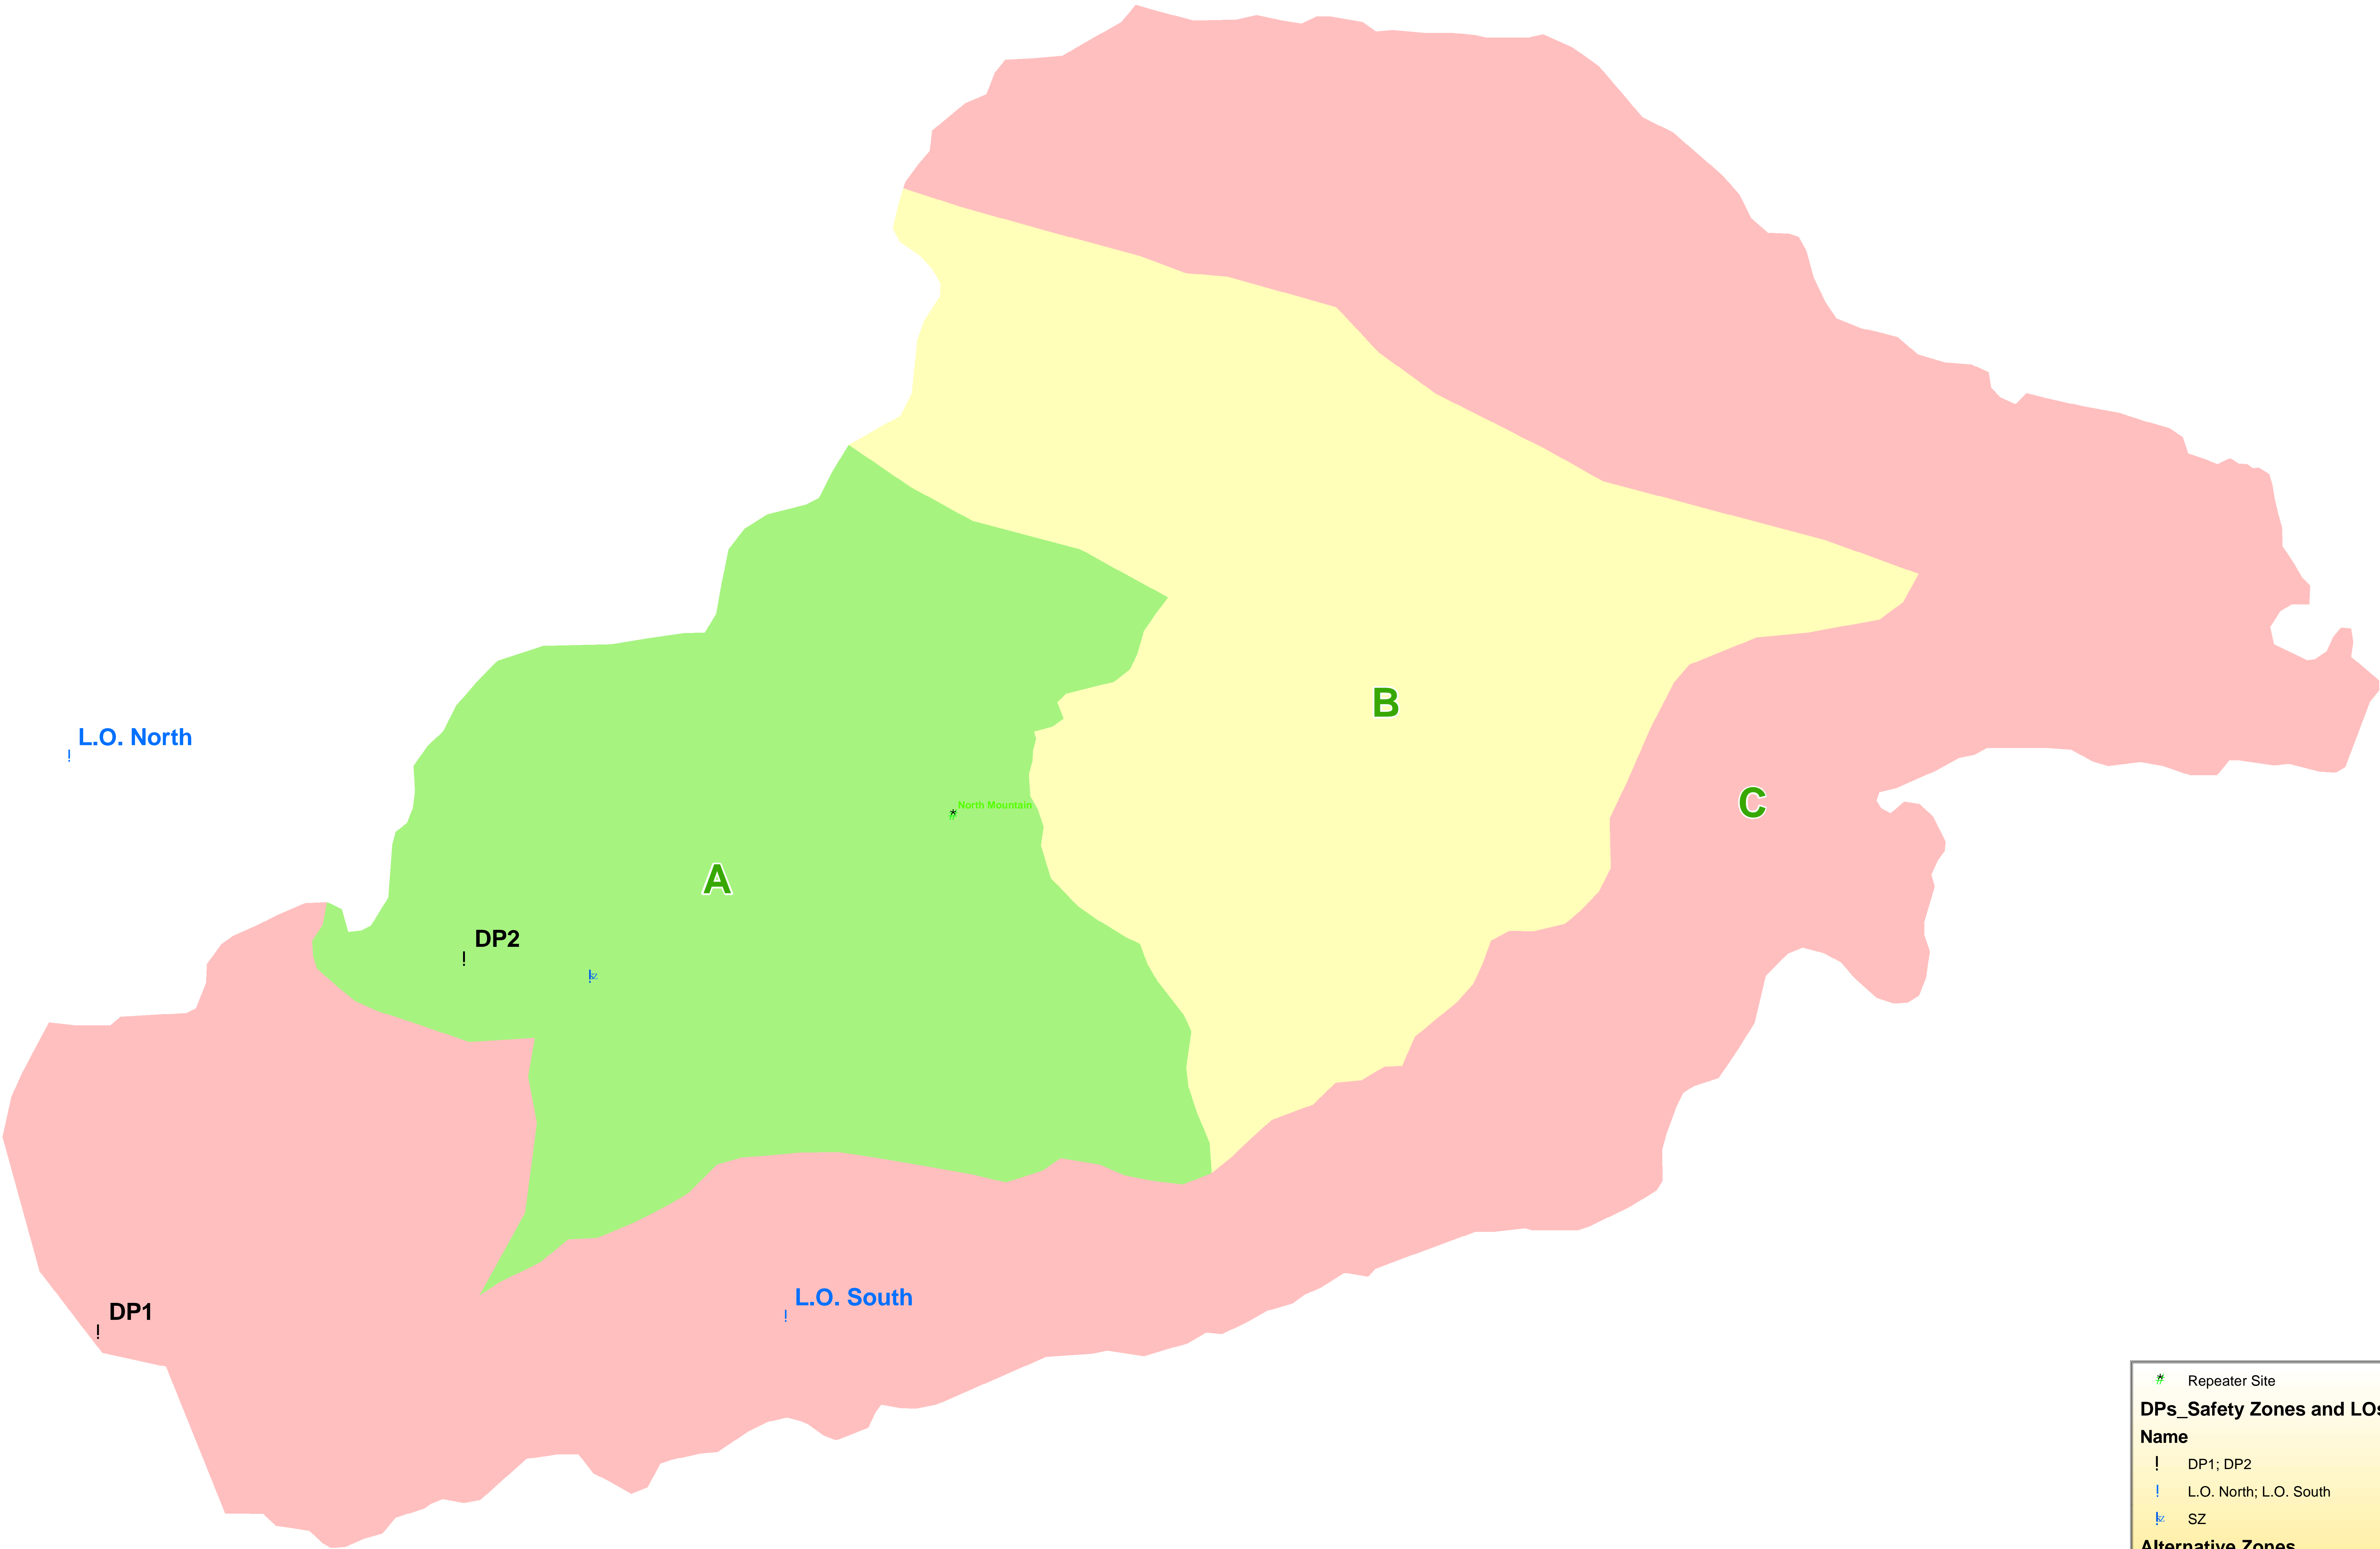

"North Mountain Fire" Alternatives CA-STF-1063

1:13,000

Repeater Site

DPs_Safety Zones and LOs
Name

! DP1; DP2

! L.O. North; L.O. South

! SZ

Alternative Zones

Direct

Fall Back

Extreme Outcome