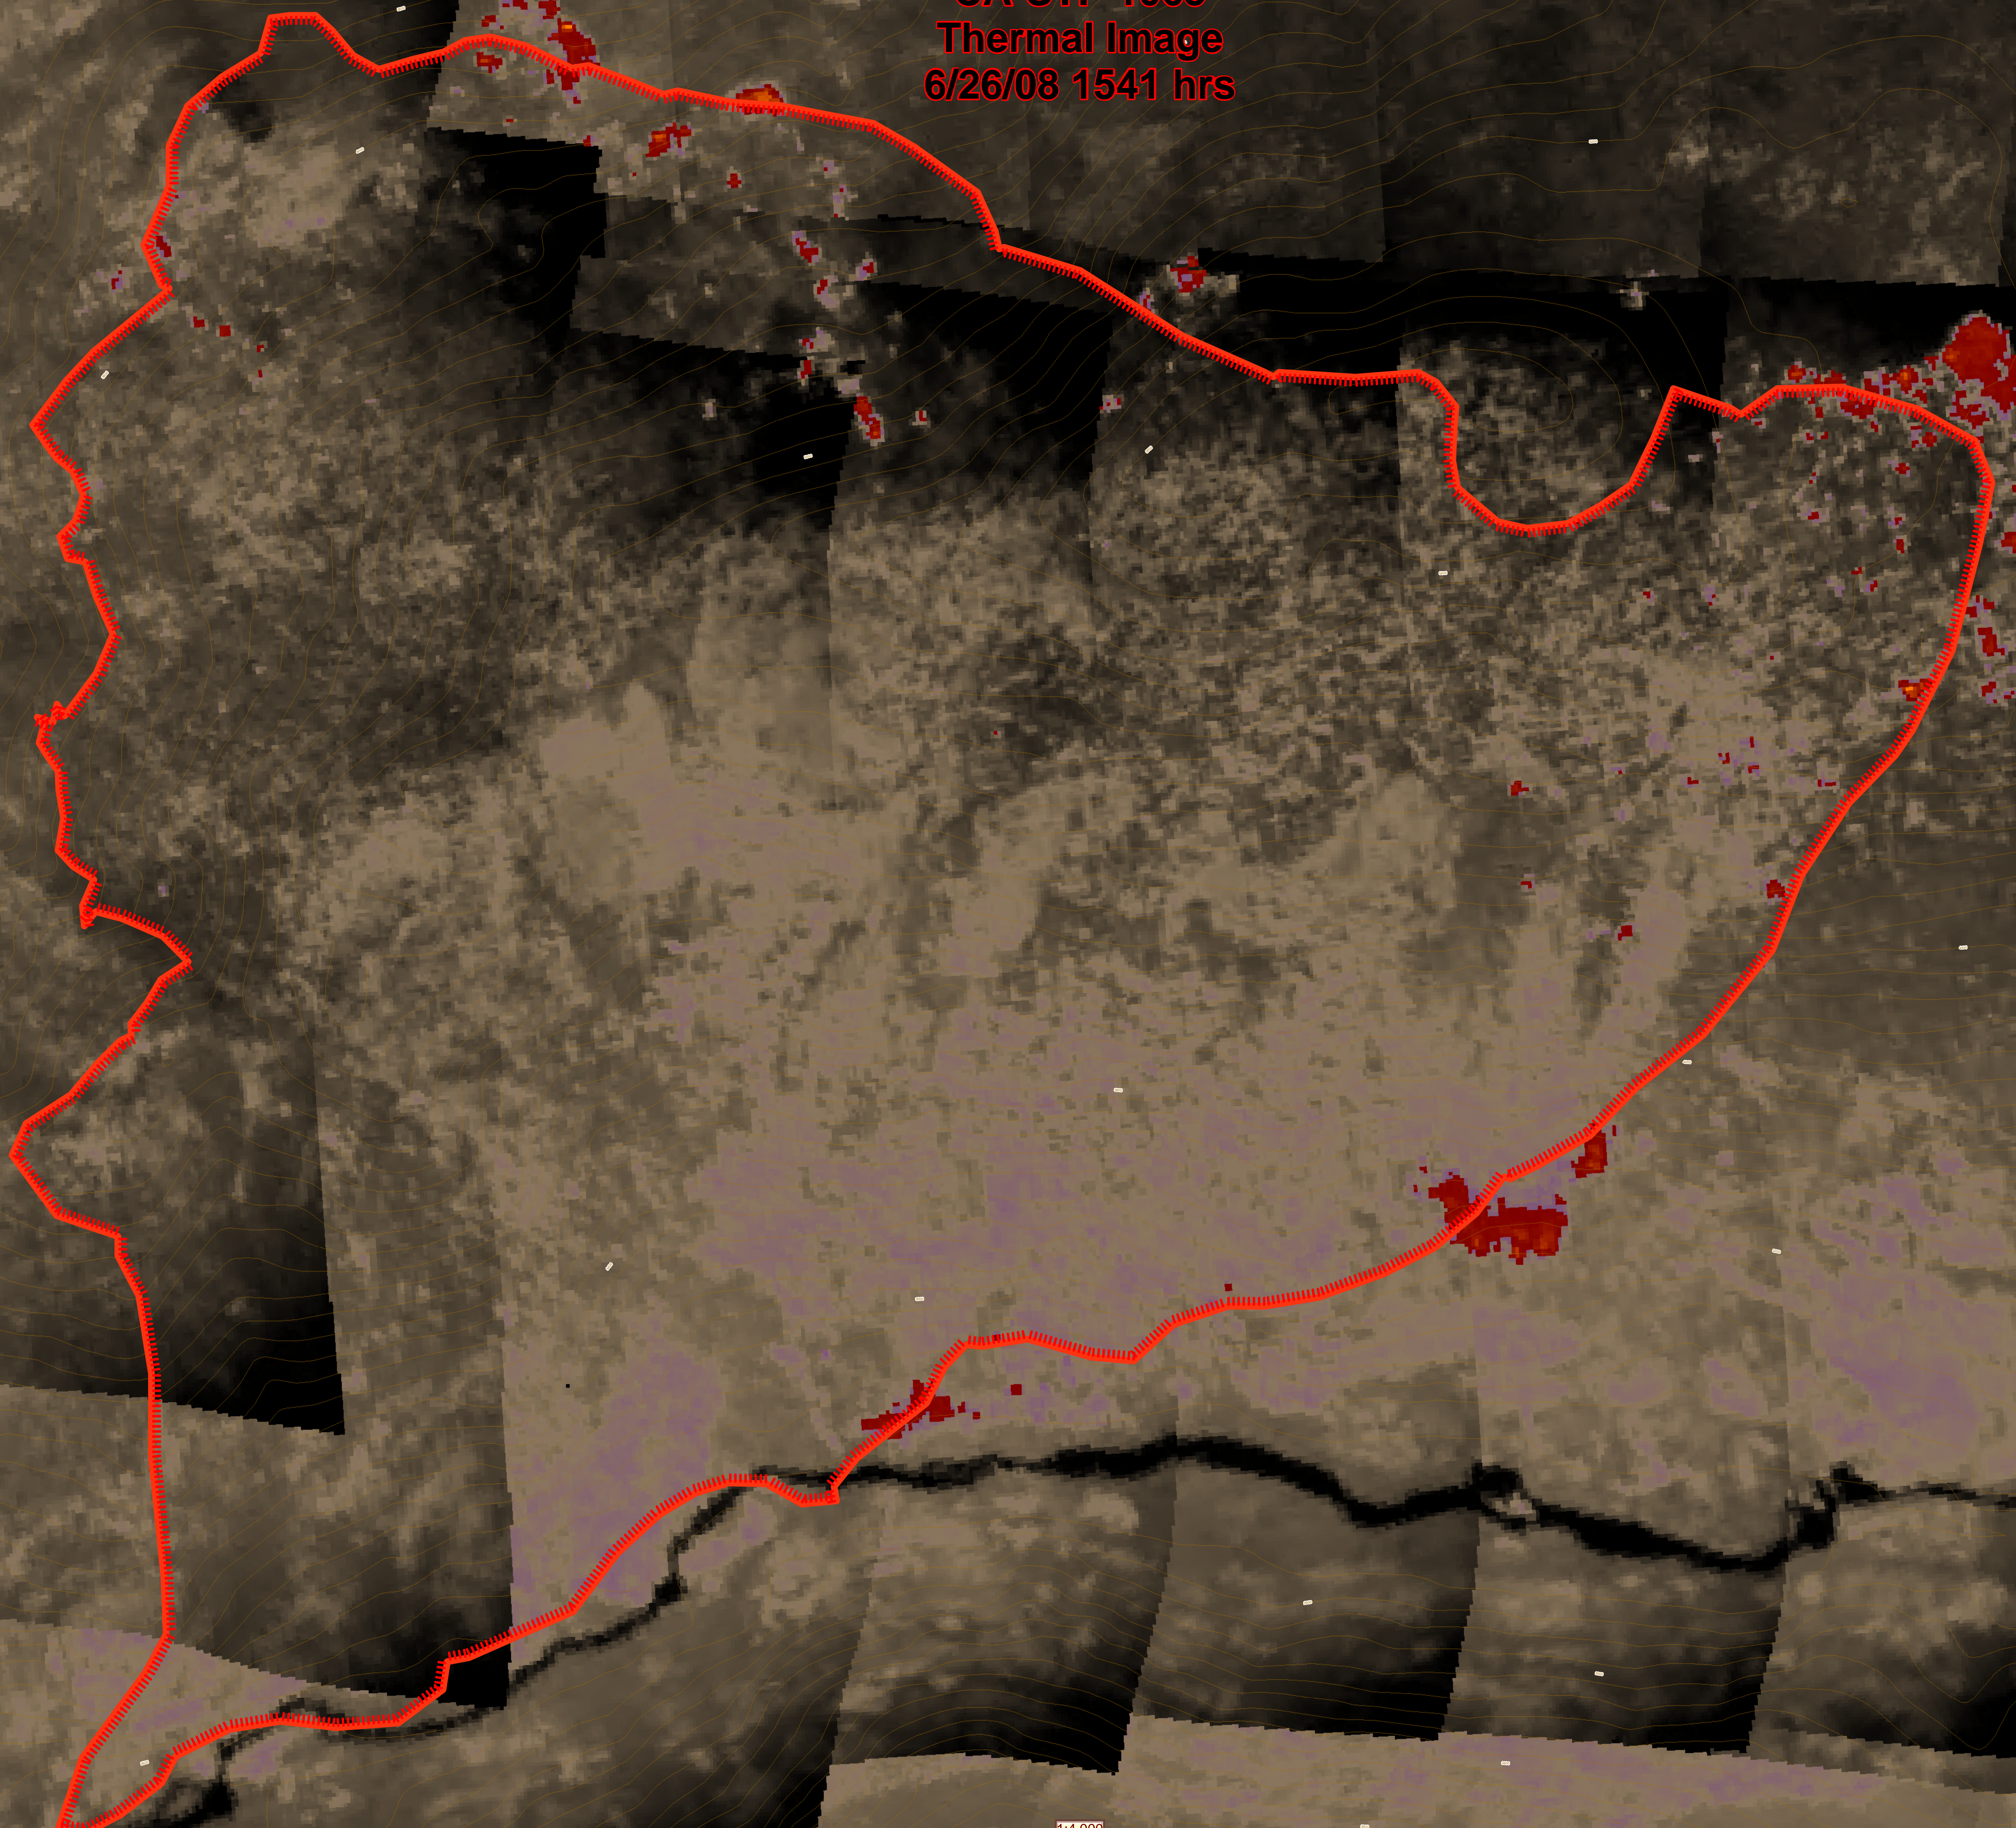

"North Mountain Fire"
CA-STF-1063
Thermal Image
6/26/08 1541 hrs

Yosemite N. P.

1:4,000

 Fire Perimeter - 6/26/08 - 1,411 ac
 Yosemite NP Boundary