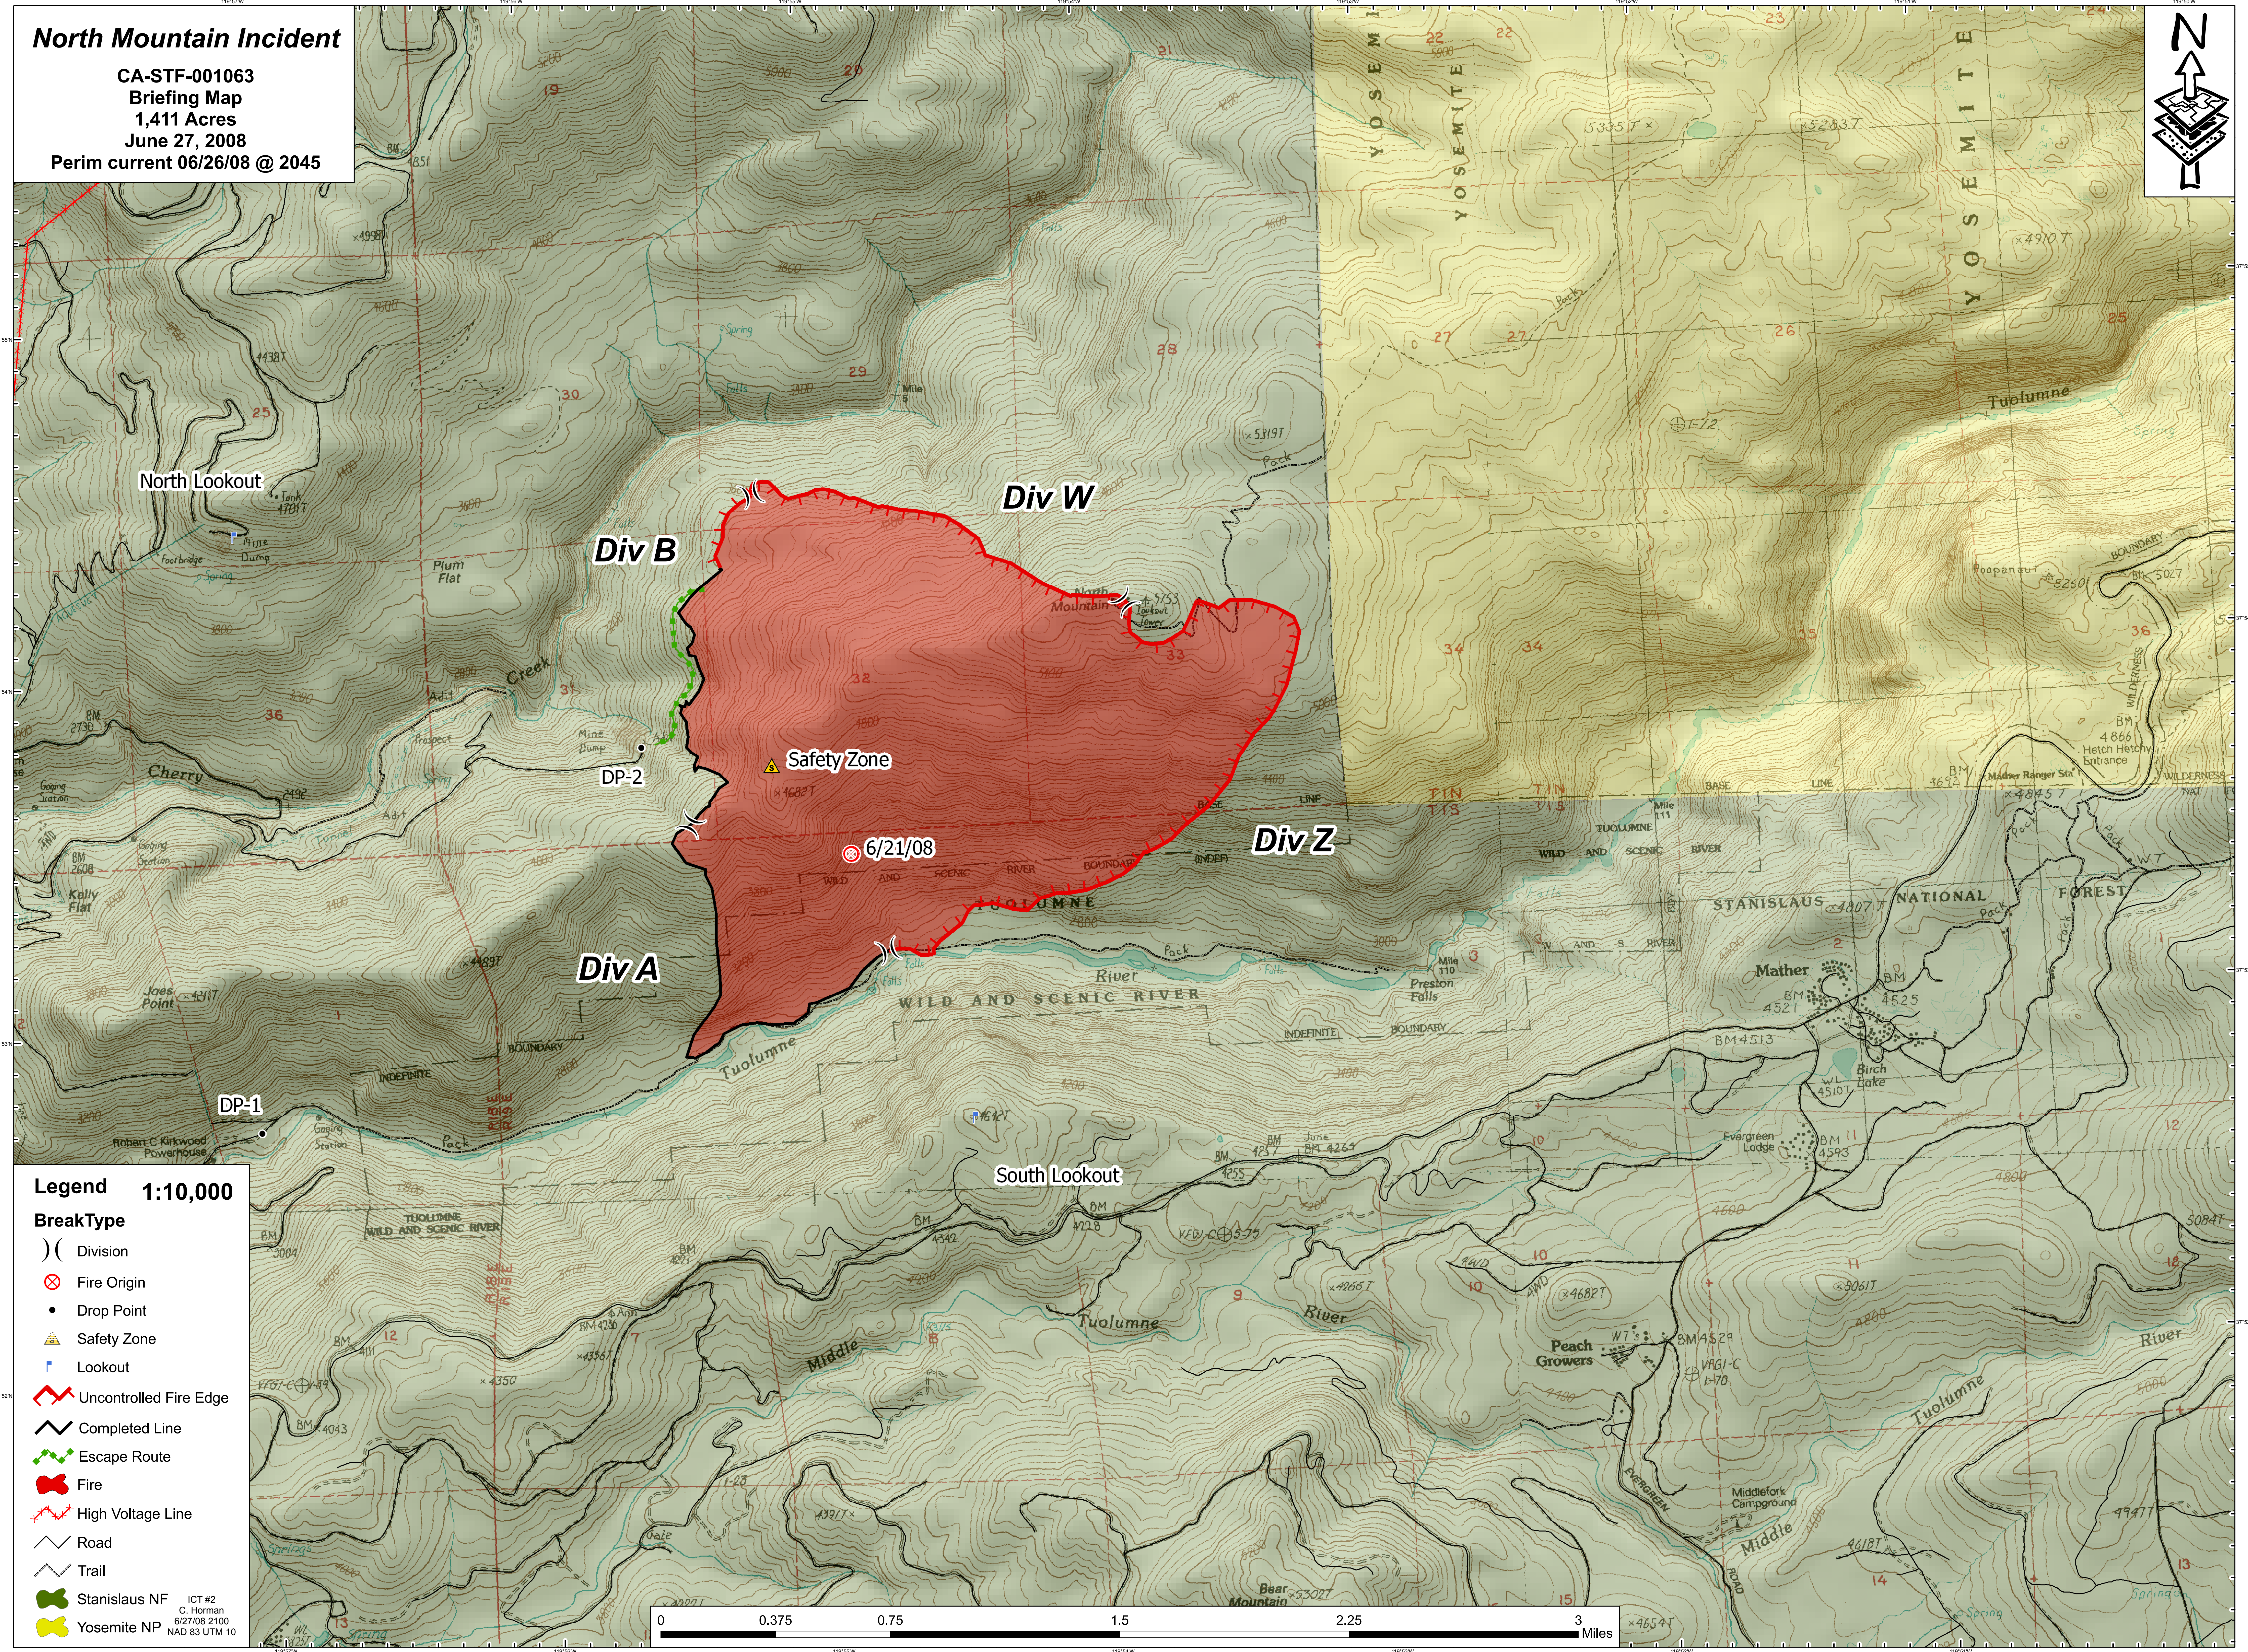

# North Mountain Incident

CA-STF-001063  
Briefing Map  
1,411 Acres  
June 27, 2008  
Perim current 06/26/08 @ 2045

## Legend 1:10,000

- BreakType
  - ( ) Division
  - ⊗ Fire Origin
  - Drop Point
  - ▲ Safety Zone
  - L Lookout
  - 🔴 Uncontrolled Fire Edge
  - ⚡ Completed Line
  - 🟢 Escape Route
  - 🔴 Fire
  - ⚡ High Voltage Line
  - 🛣 Road
  - 🛤 Trail
  - 🟢 Stanislaus NF
  - 🟡 Yosemite NP
- ICT #2  
C. Horman  
6/27/08 2100  
NAD 83 UTM 10