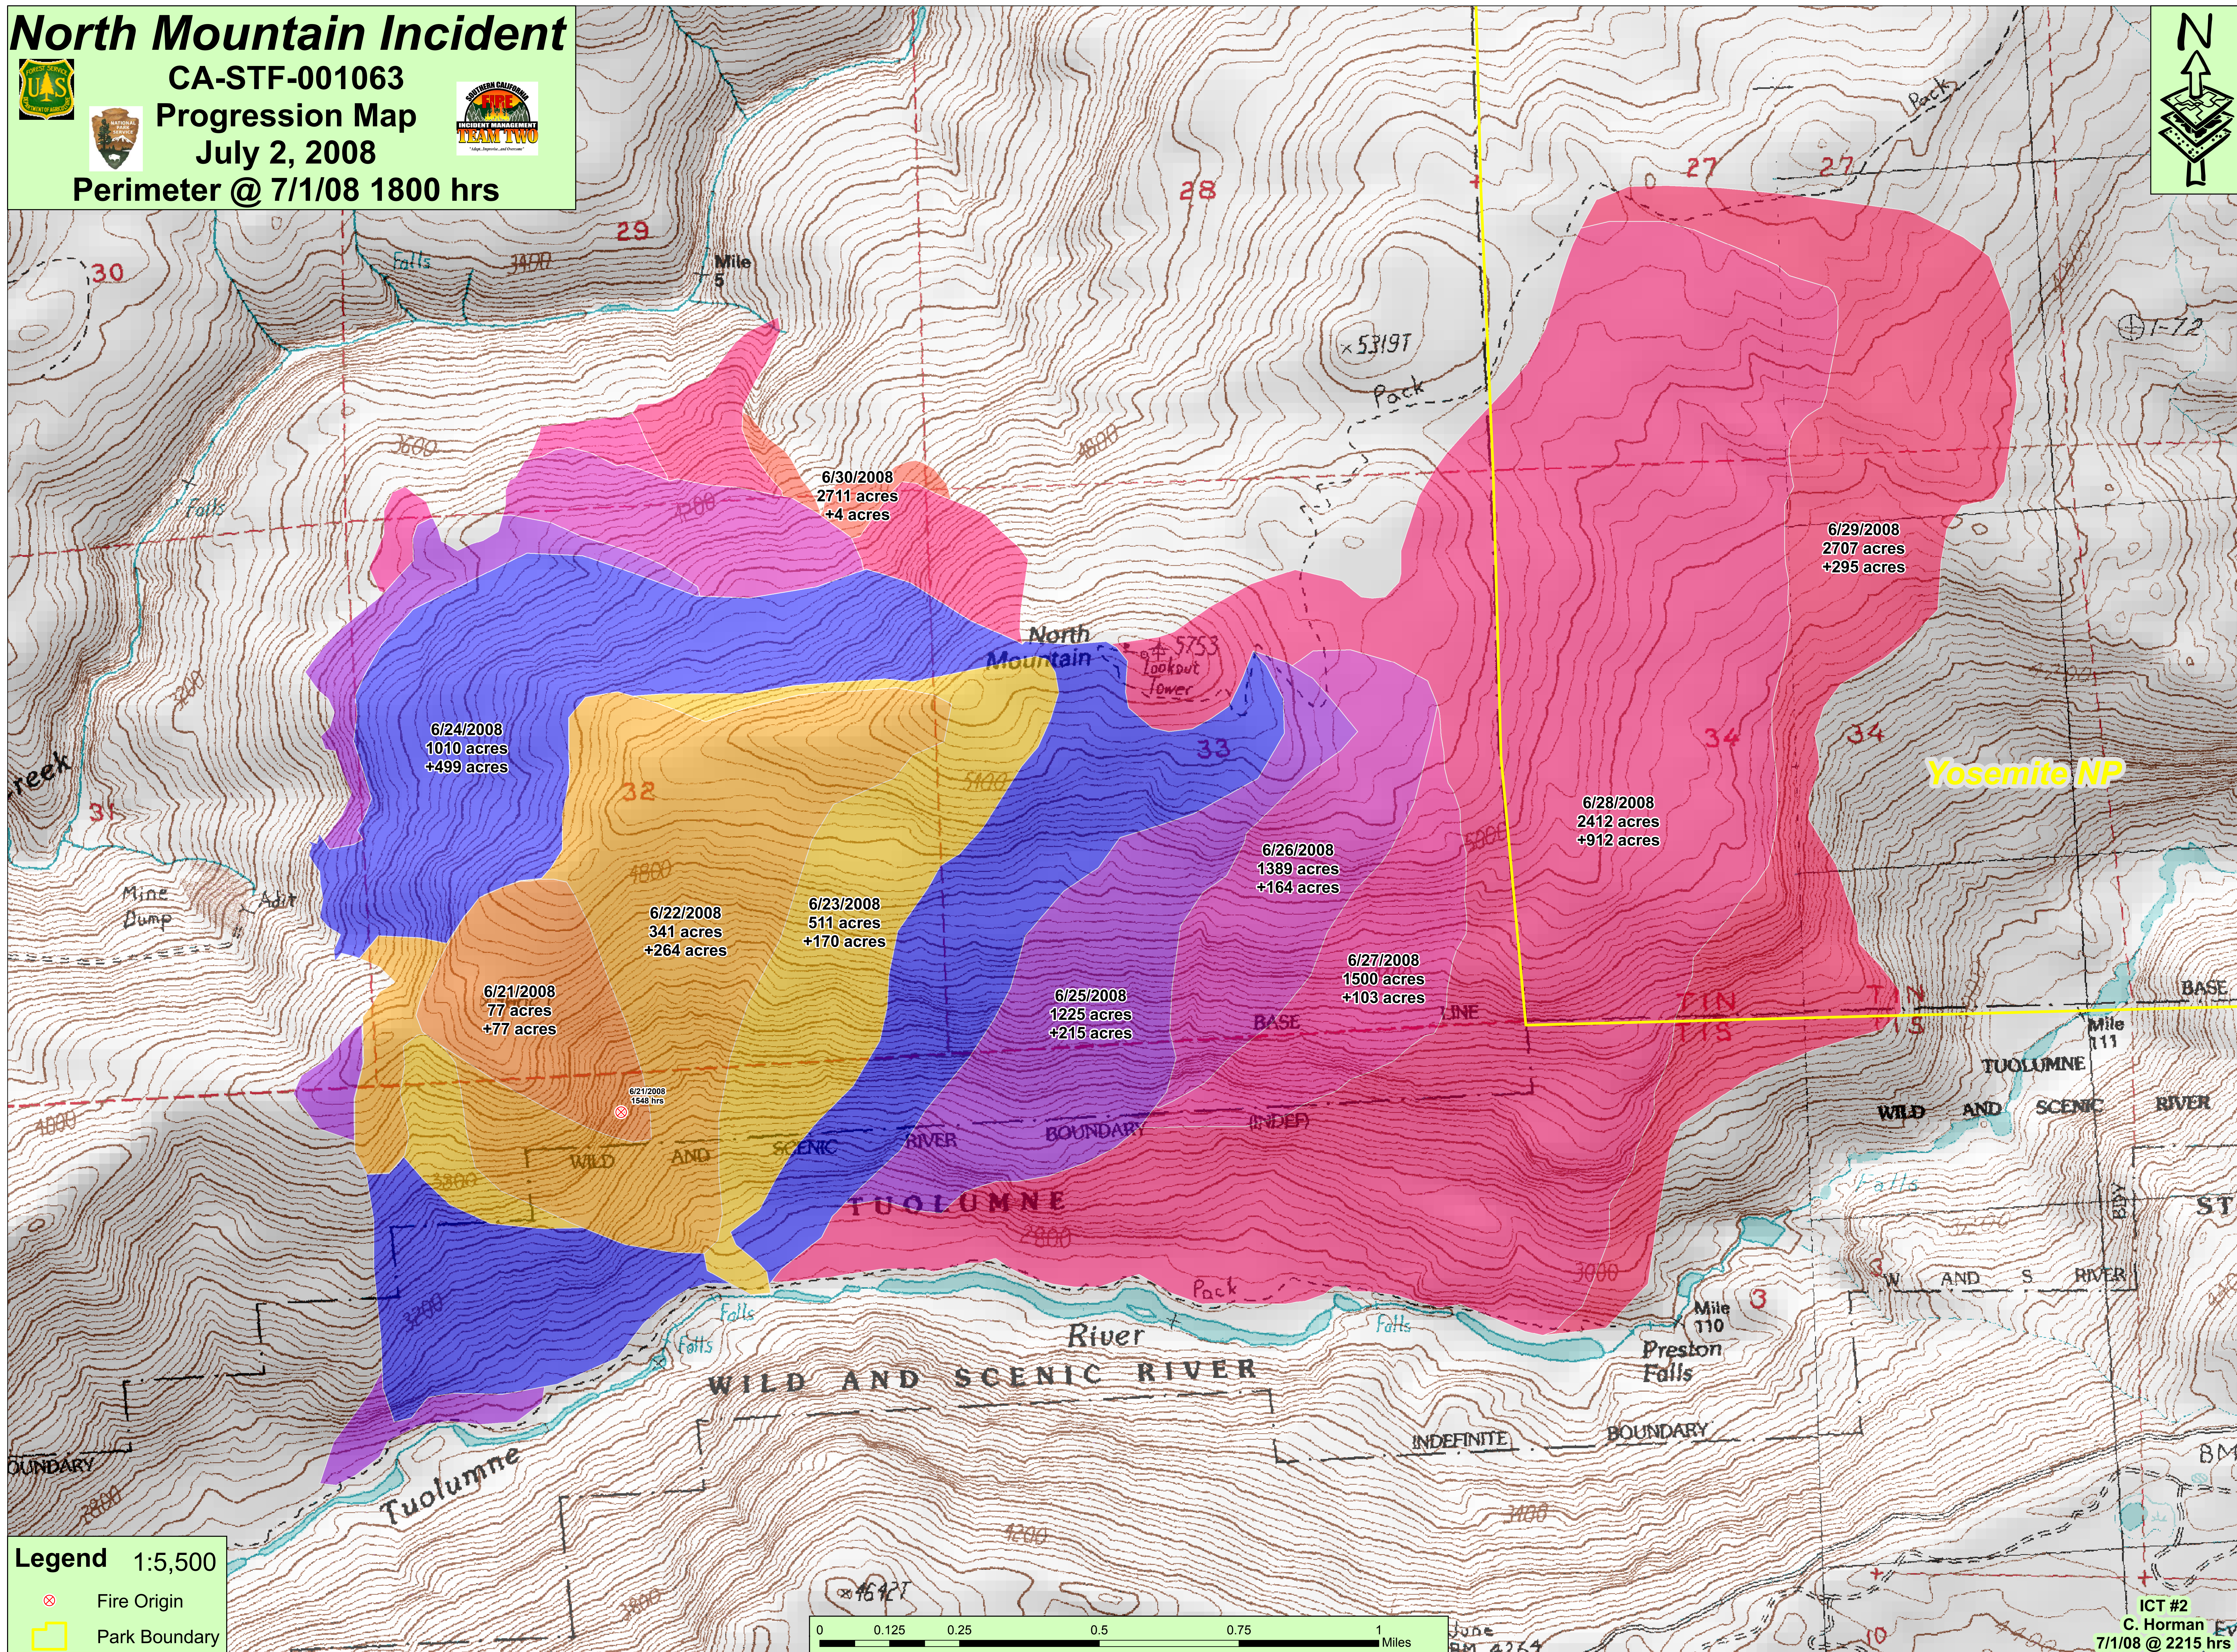

# North Mountain Incident

CA-STF-001063

Progression Map

July 2, 2008

Perimeter @ 7/1/08 1800 hrs

Legend 1:5,500

- Fire Origin
- Park Boundary

ICT #2  
C. Horman  
7/1/08 @ 2215 hrs