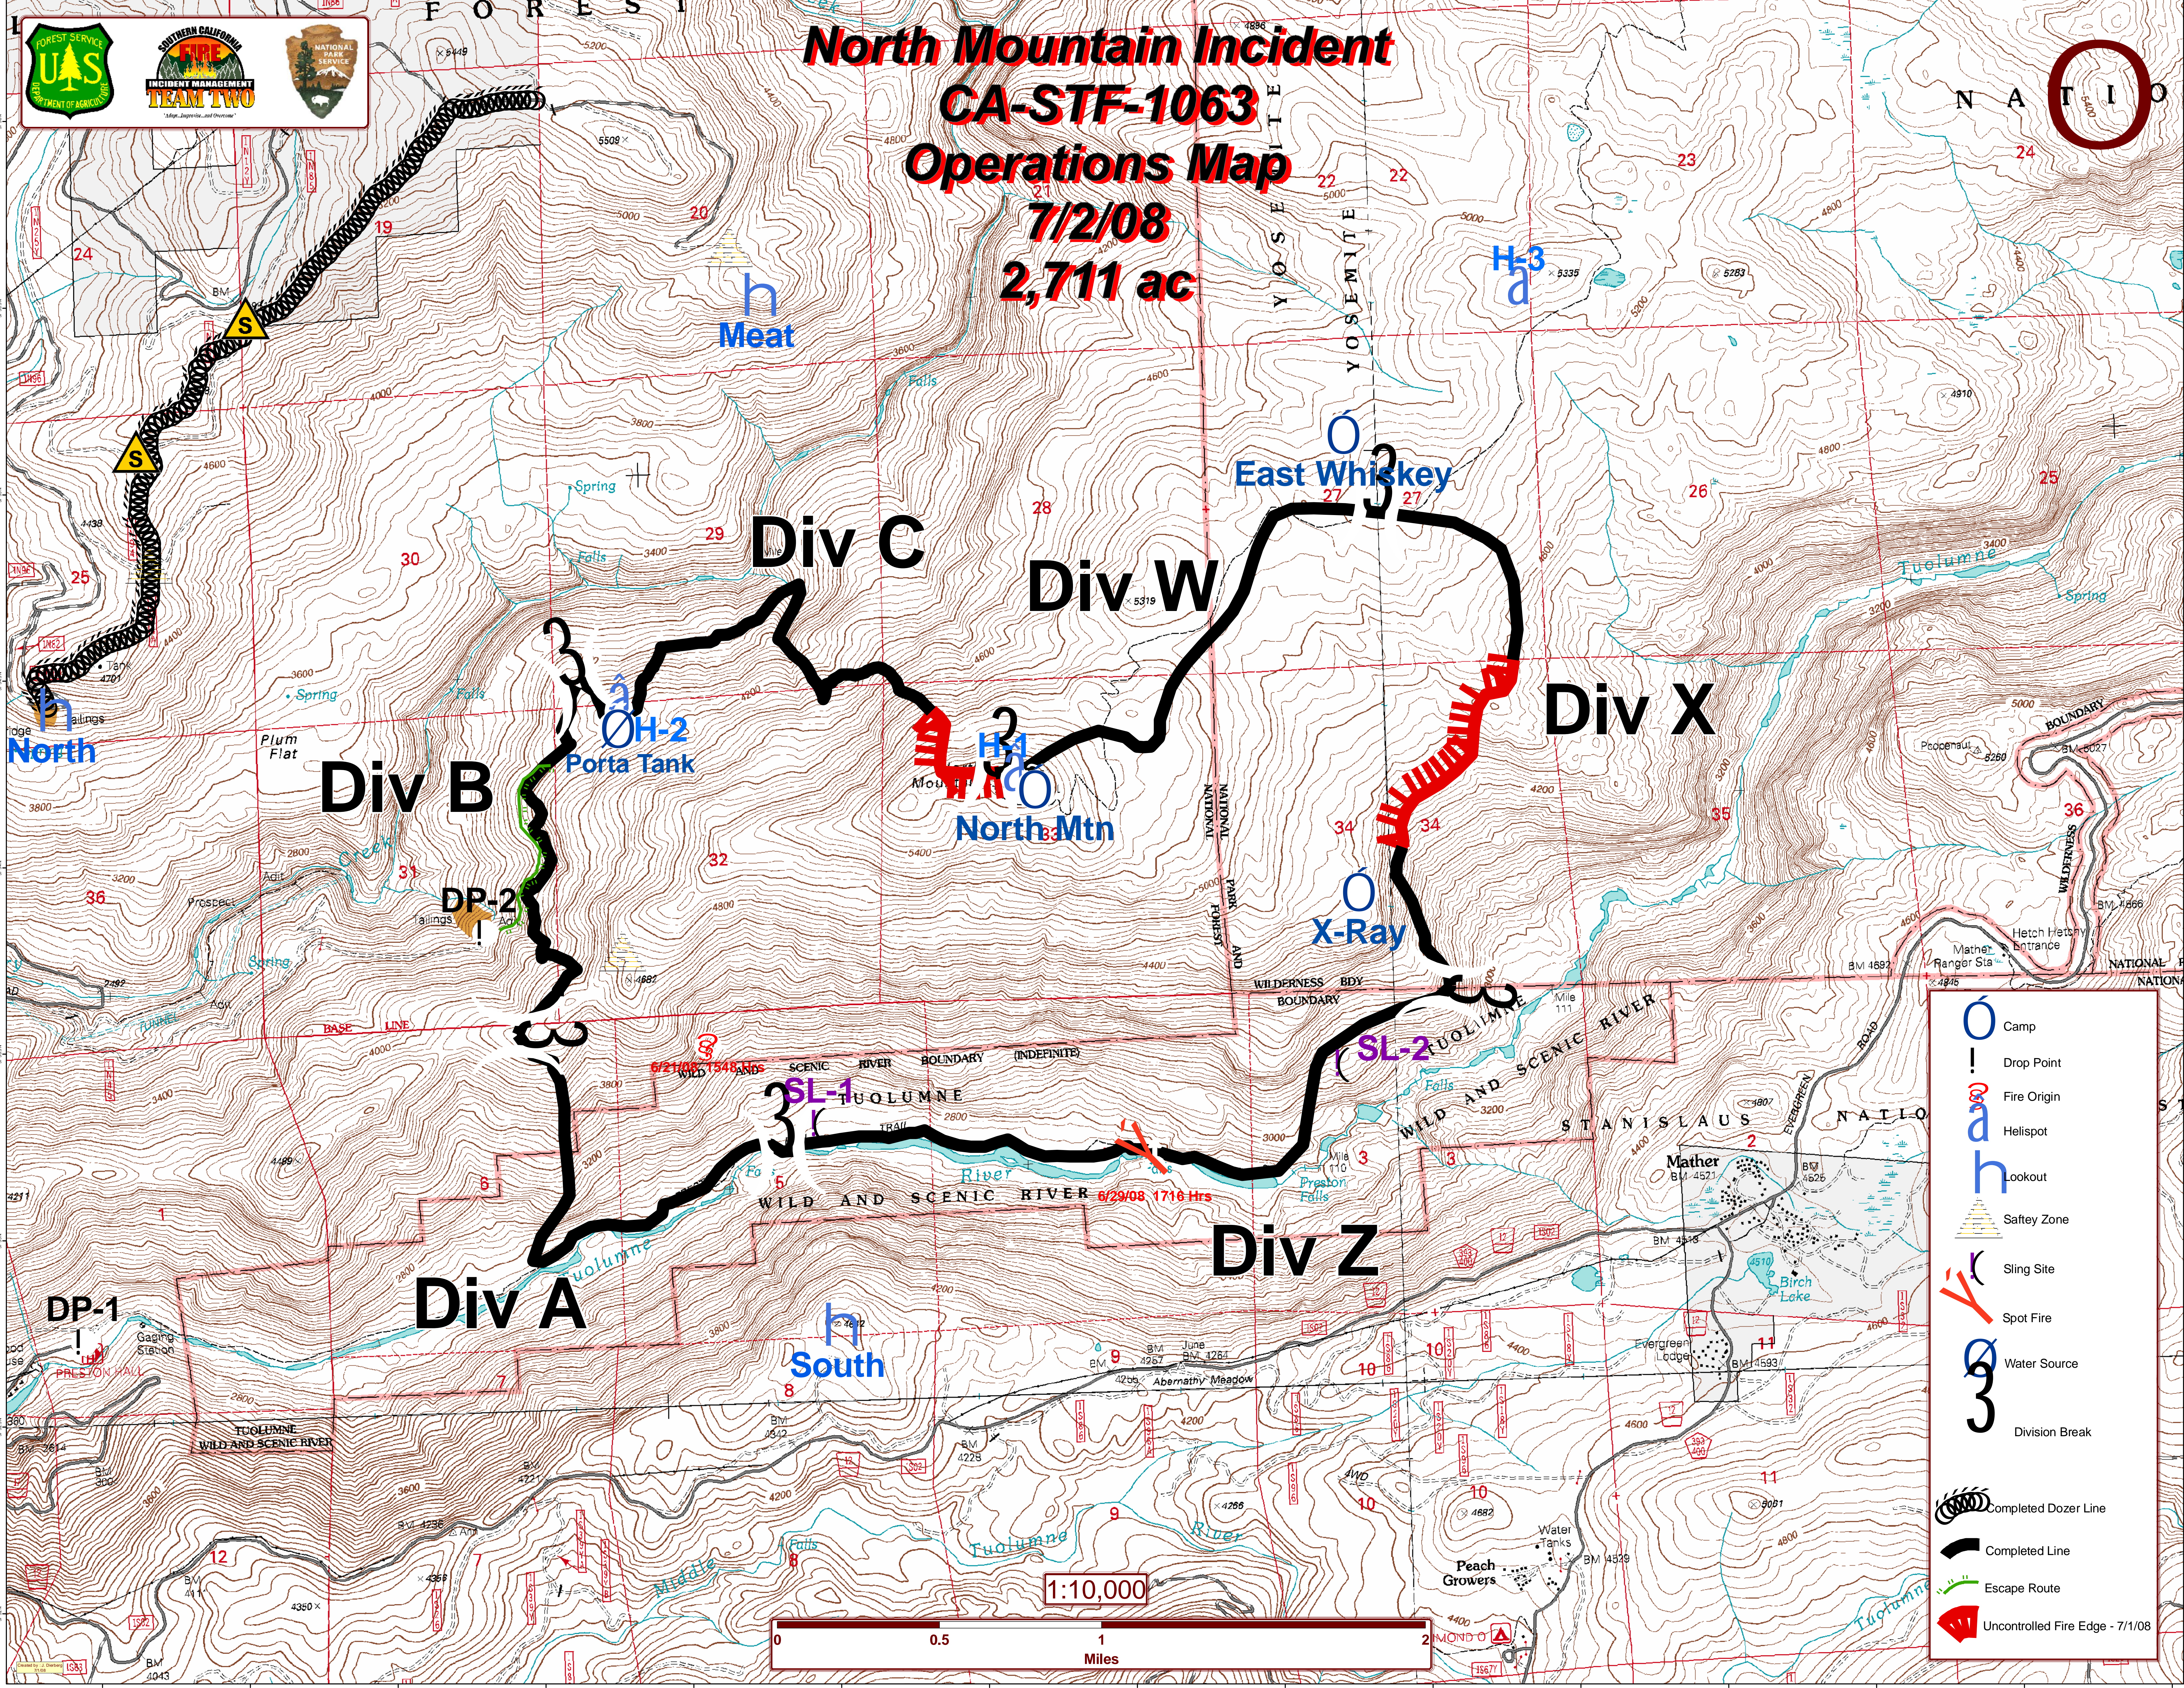

# North Mountain Incident CA-STF-1063 Operations Map 7/2/08 2,711 ac

North

Meat

East Whiskey

Div B

Div C

Div W

Div X

OH-2  
Porta Tank

North Mtn

X-Ray

DP-2

SL-1  
TUOLUMNE

SL-2  
TUOLUMNE

Div Z

DP-1

South

Div A

1:10,000

- Camp
- Drop Point
- Fire Origin
- Helispot
- Lookout
- Safety Zone
- Sling Site
- Spot Fire
- Water Source
- Division Break
- Completed Dozer Line
- Completed Line
- Escape Route
- Uncontrolled Fire Edge - 7/1/08