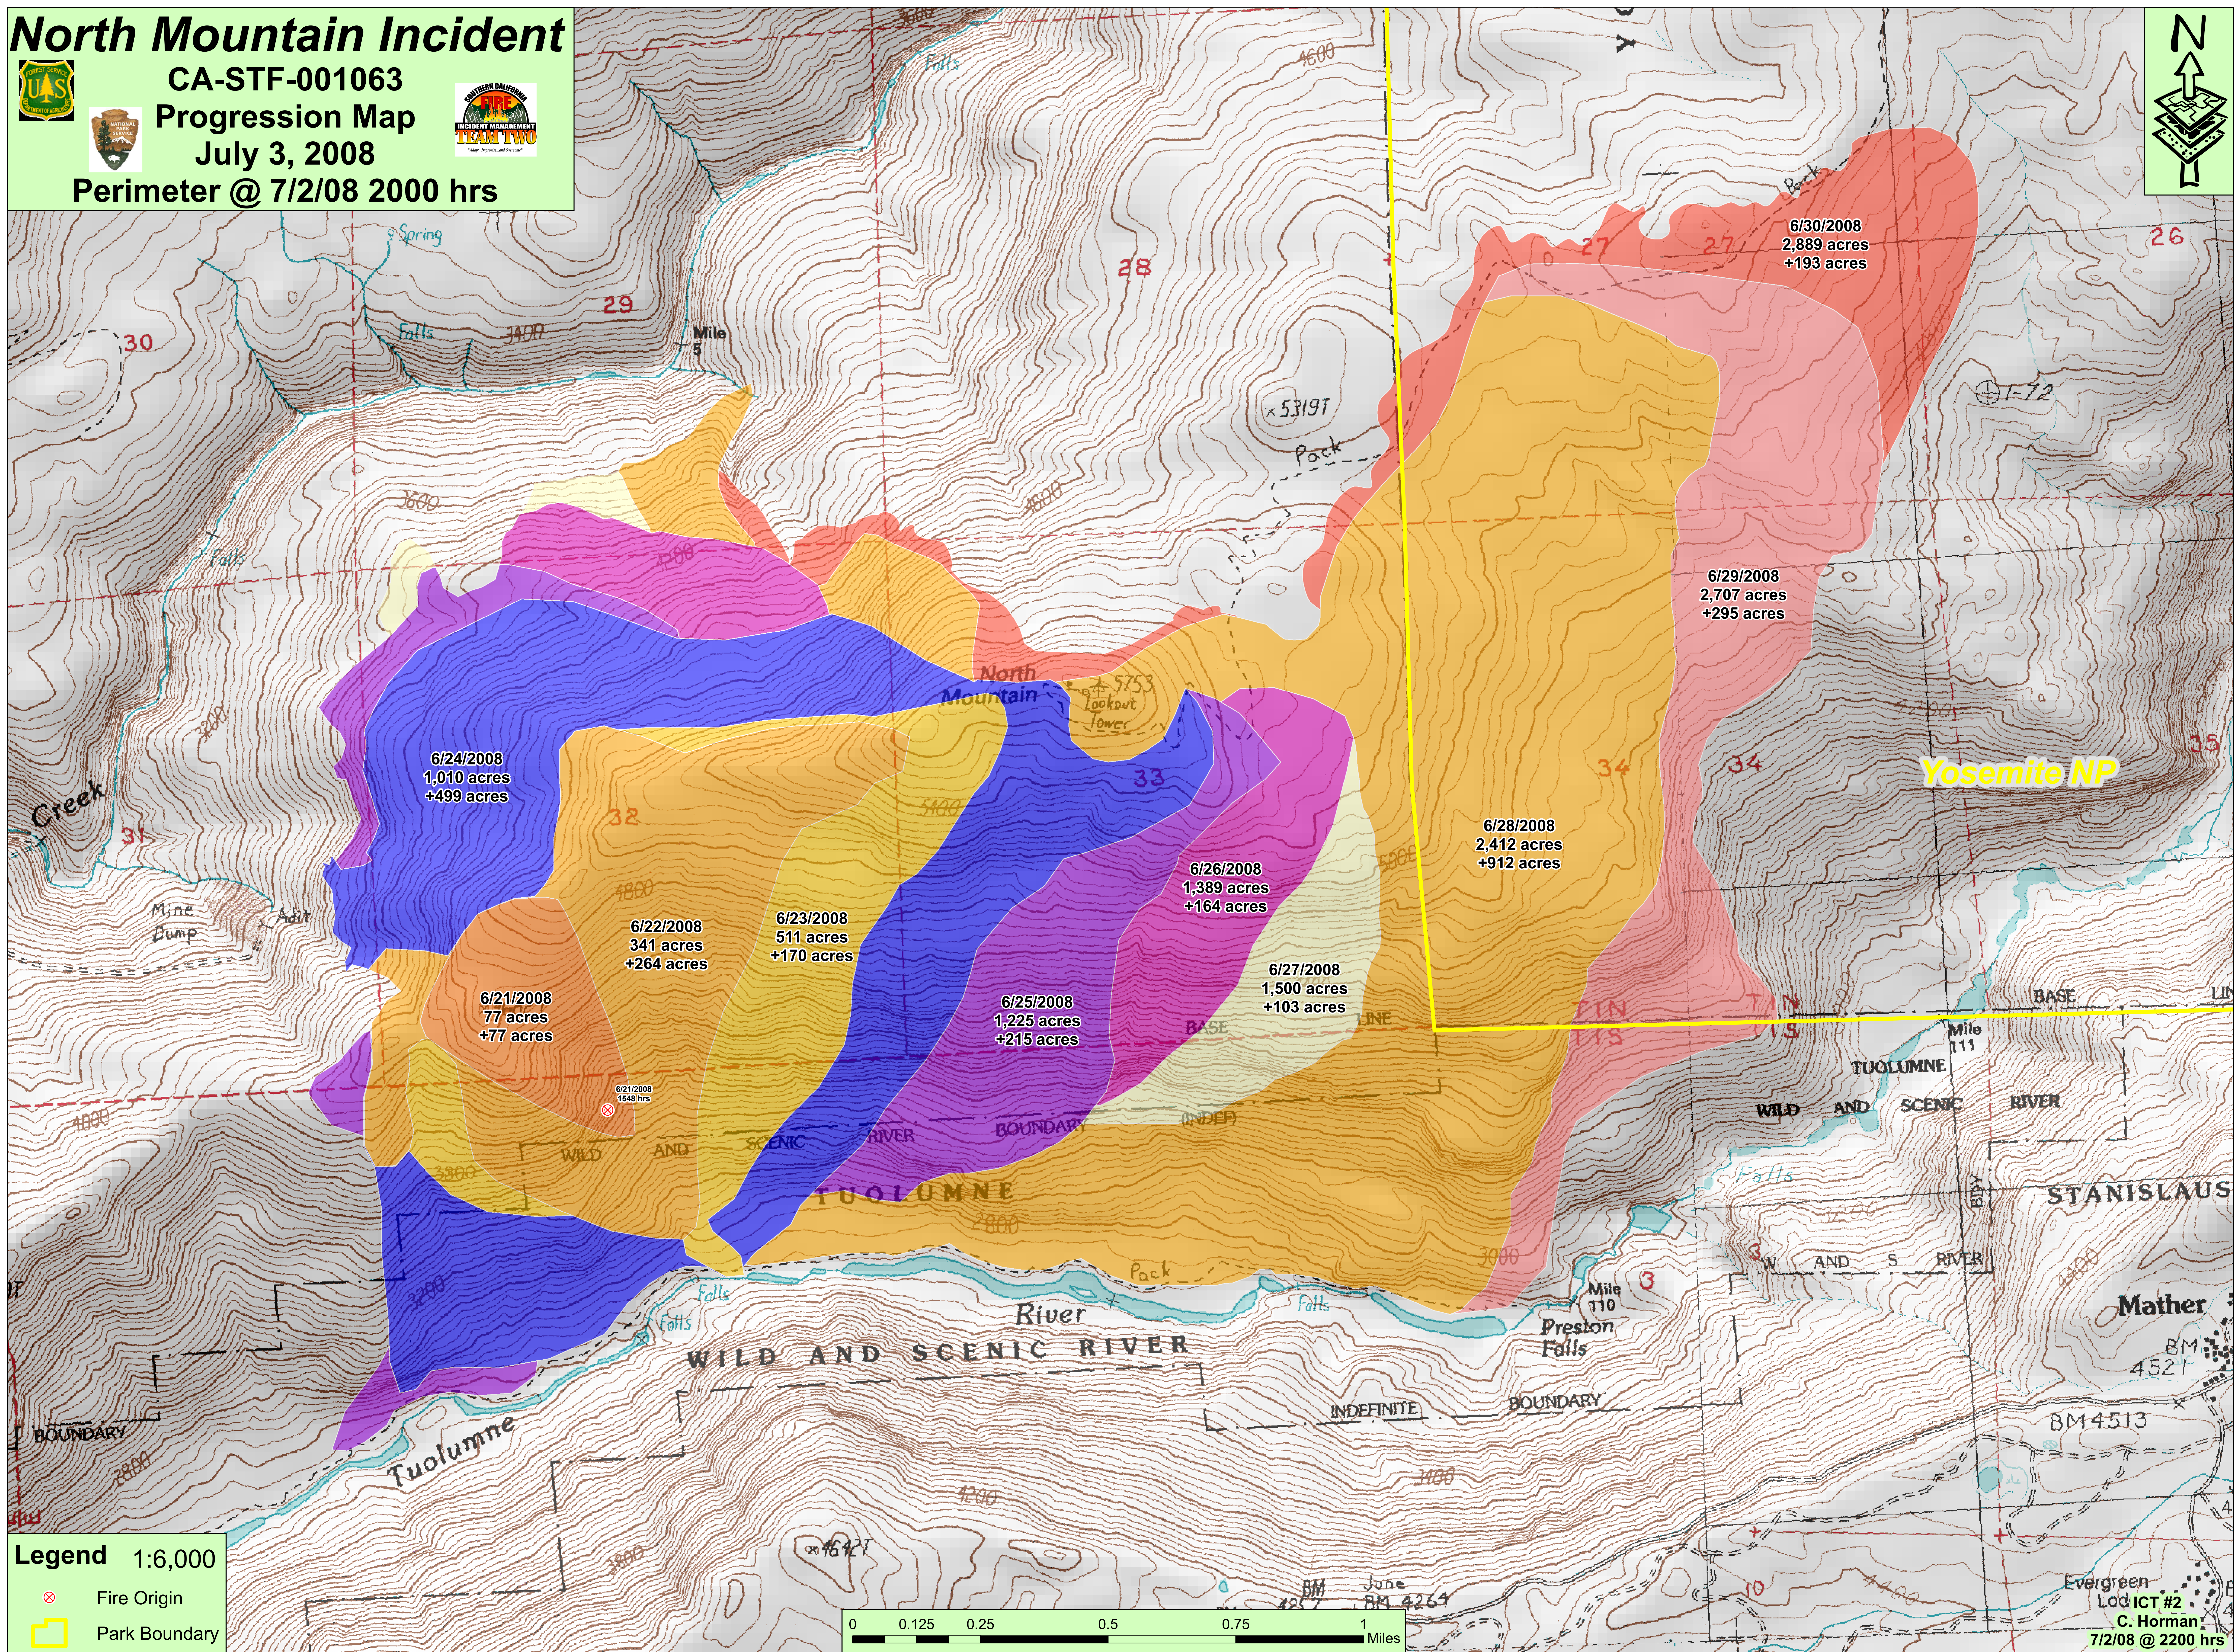

# North Mountain Incident

CA-STF-001063

Progression Map

July 3, 2008

Perimeter @ 7/2/08 2000 hrs

Legend 1:6,000

- Fire Origin
- Park Boundary

Evergreen  
Lod. ICT #2  
C. Horman  
7/2/08 @ 2200 hrs