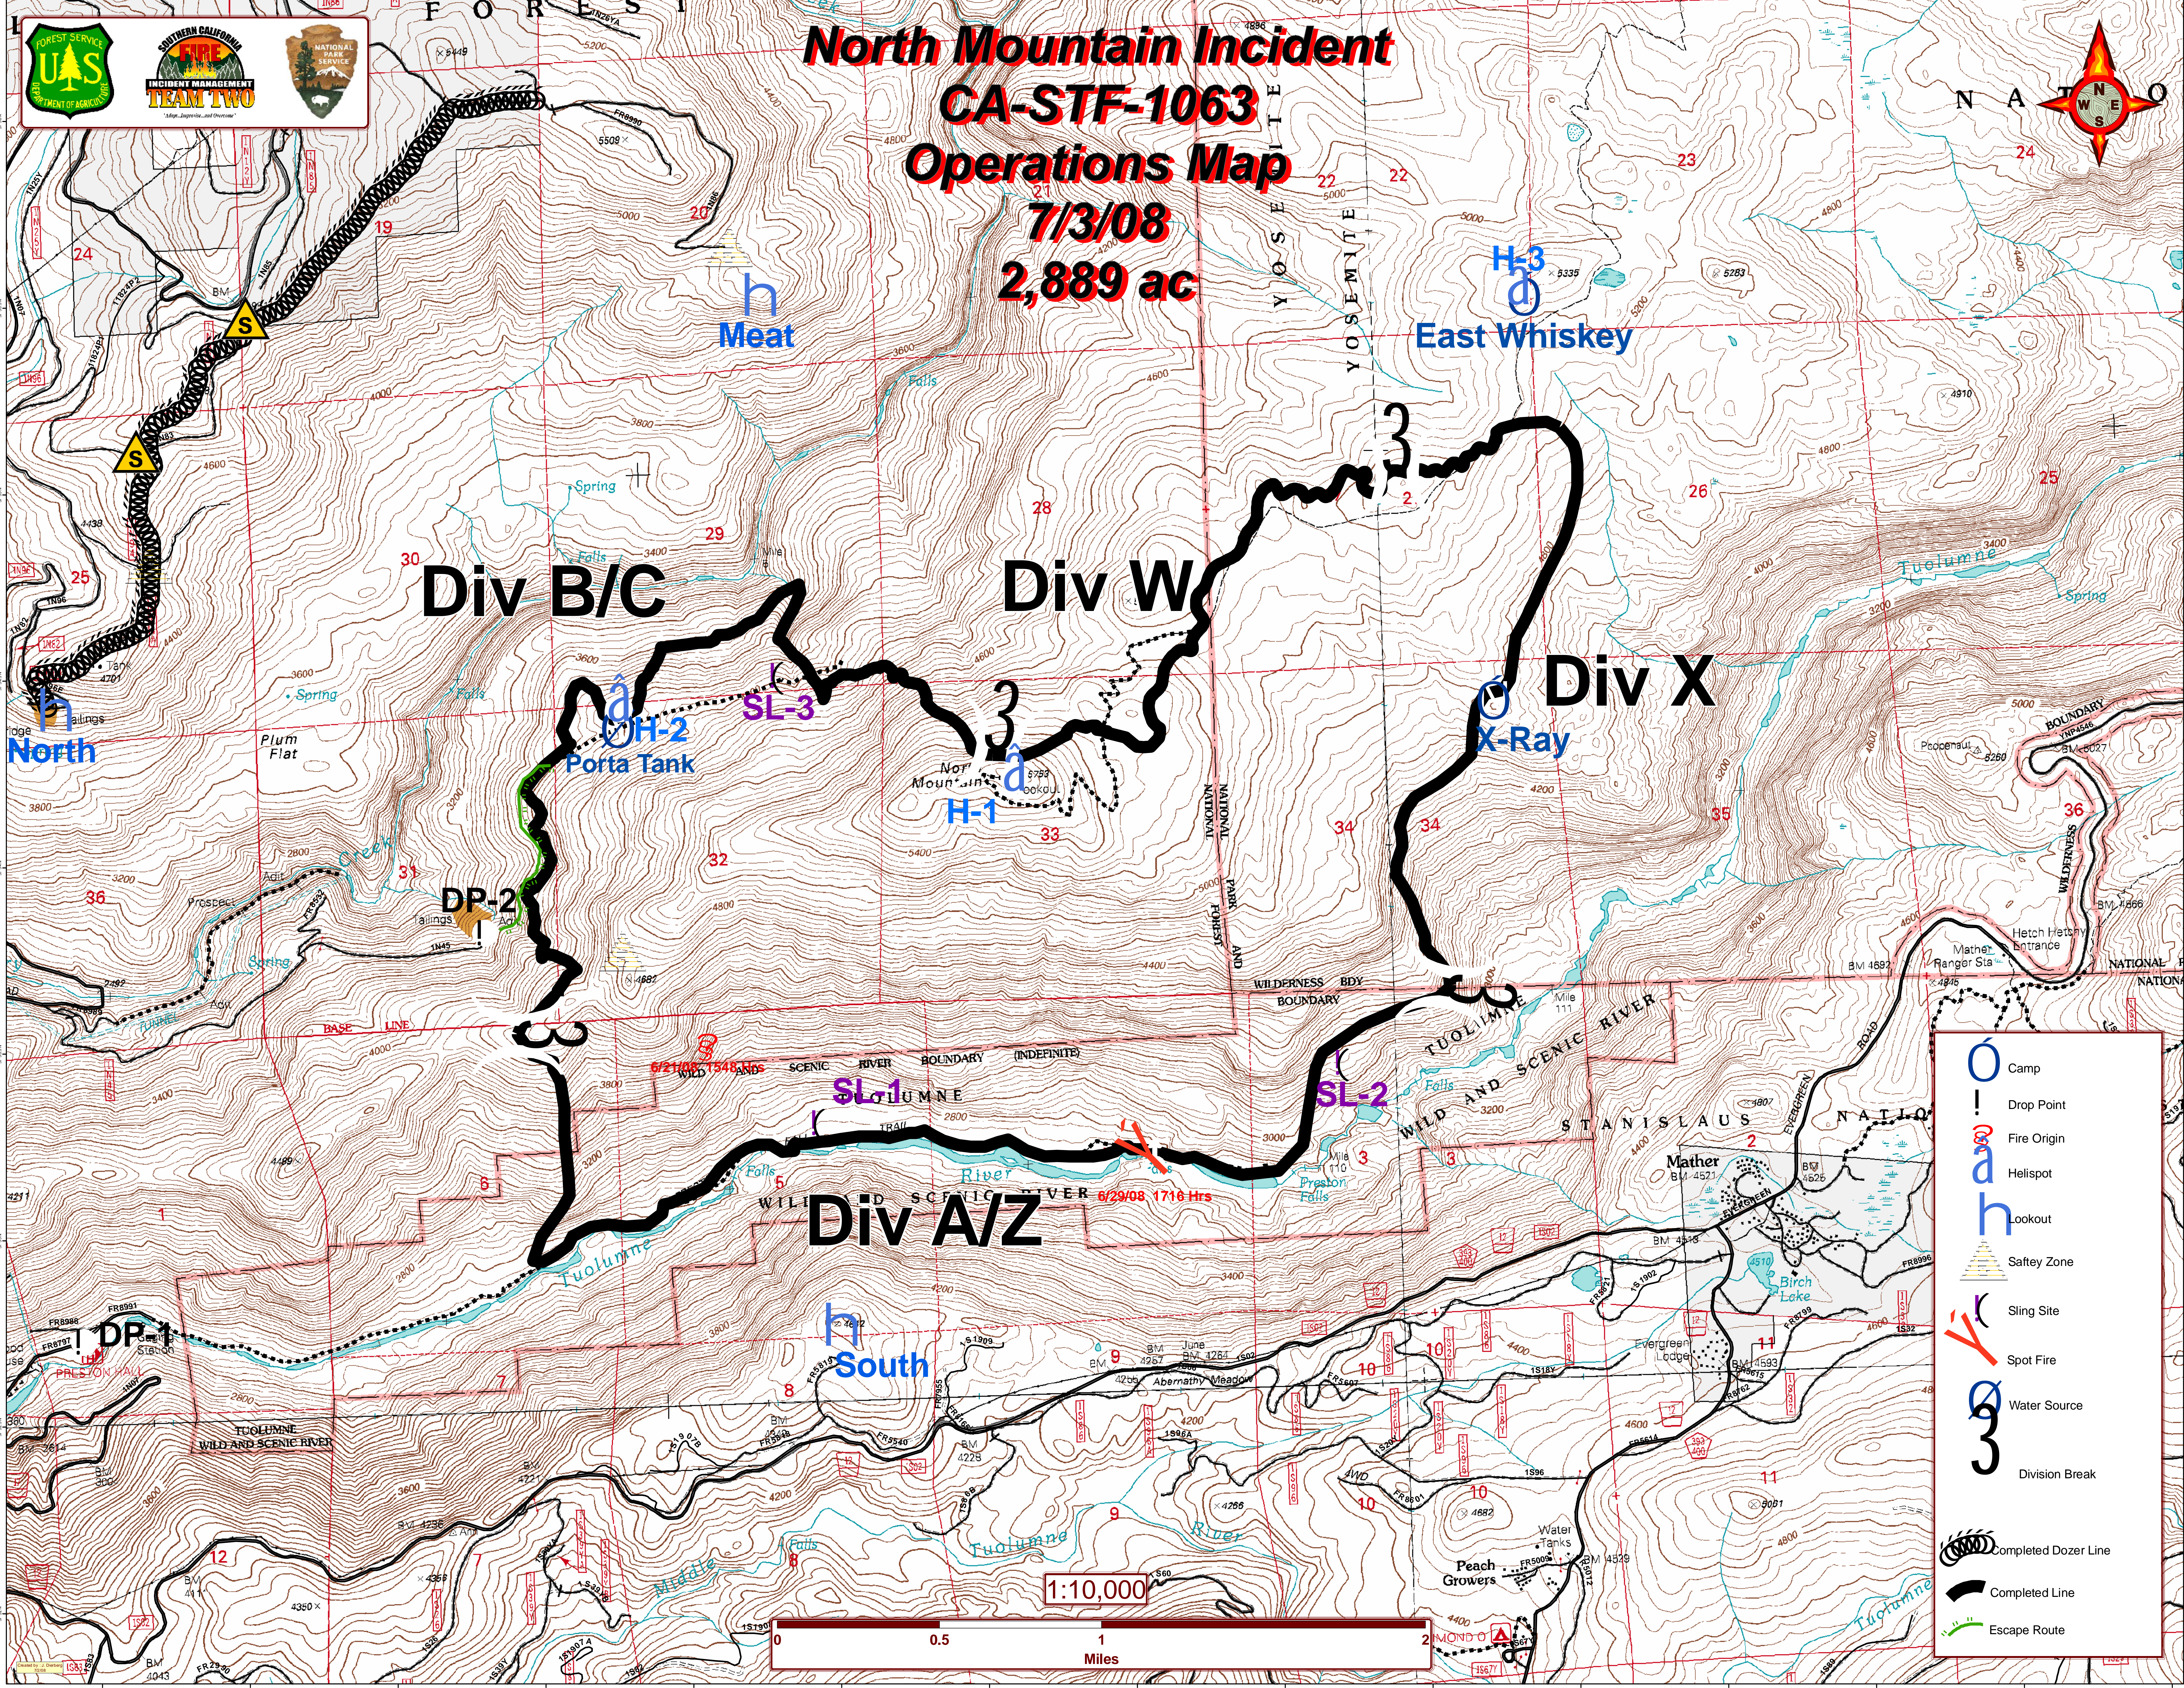

North Mountain Incident CA-STF-1063 Operations Map 7/3/08 2,889 ac

- Camp
- Drop Point
- Fire Origin
- Helispot
- Lookout
- Safety Zone
- Sling Site
- Spot Fire
- Water Source
- Division Break
- Completed Dozer Line
- Completed Line
- Escape Route

1:10,000