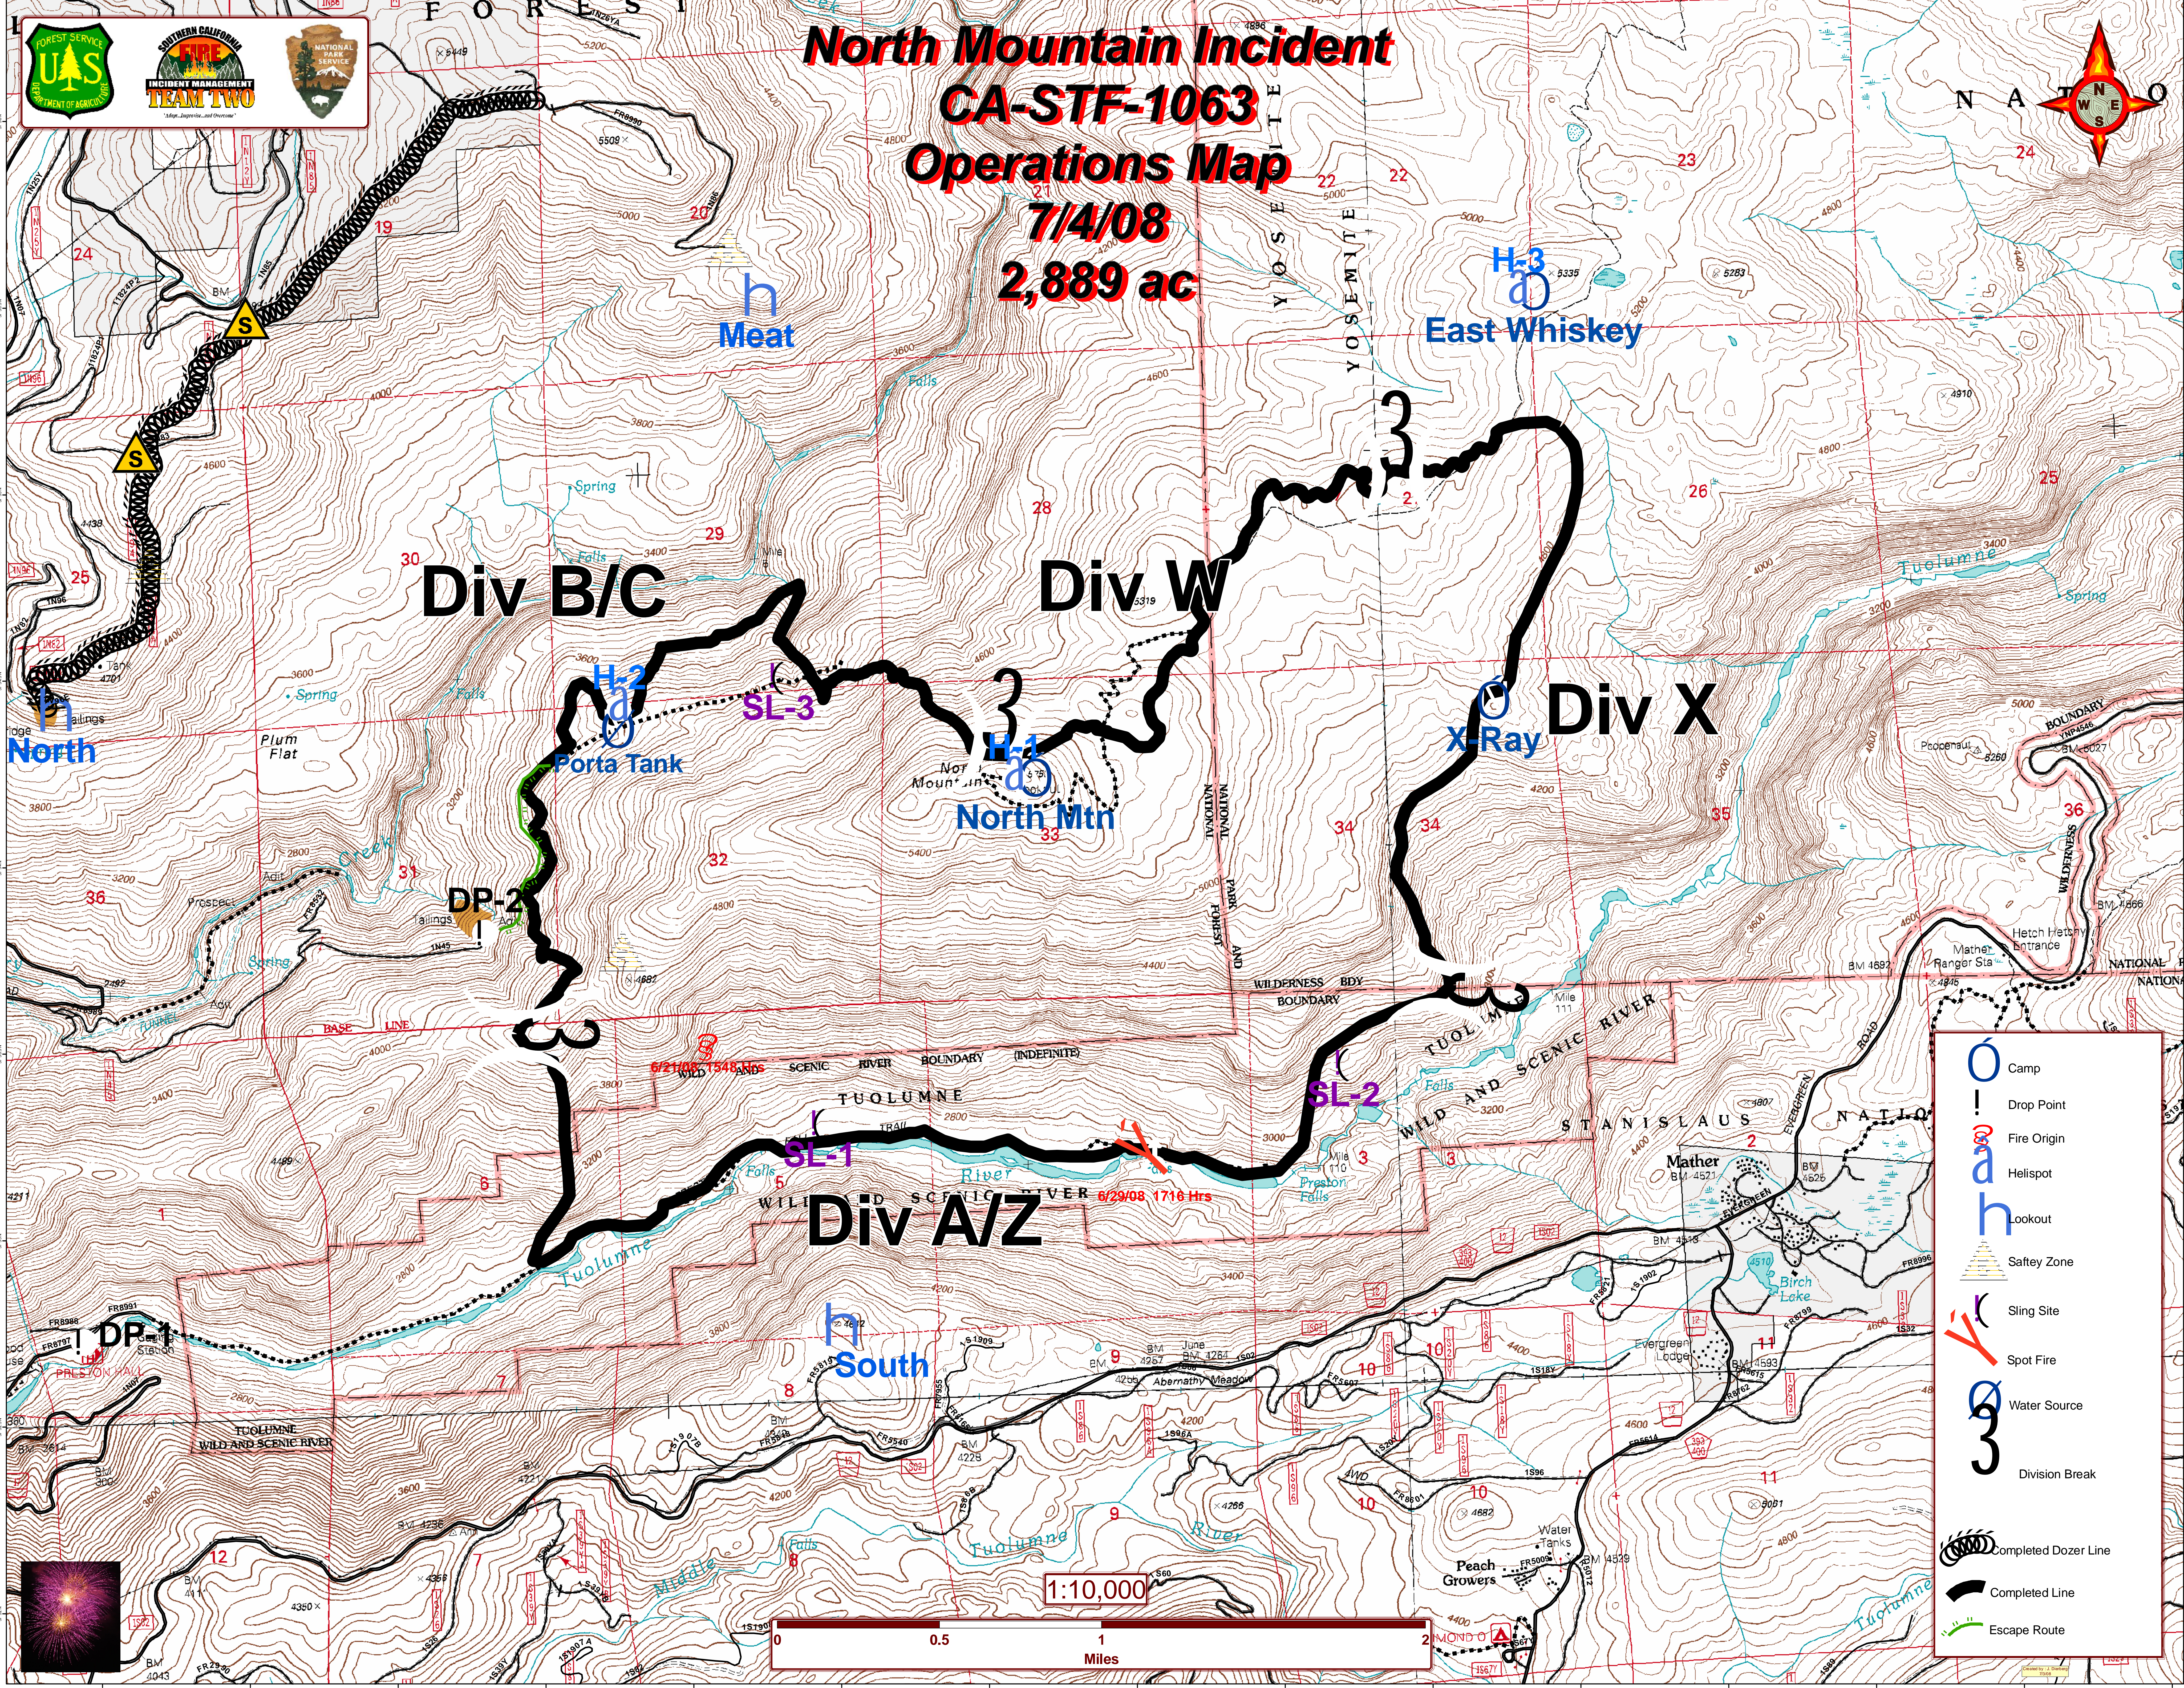

North Mountain Incident CA-STF-1063 Operations Map 7/4/08 2,889 ac

- Camp
- Drop Point
- Fire Origin
- Helispot
- Lookout
- Safety Zone
- Sling Site
- Spot Fire
- Water Source
- Division Break
- Completed Dozer Line
- Completed Line
- Escape Route

1:10,000