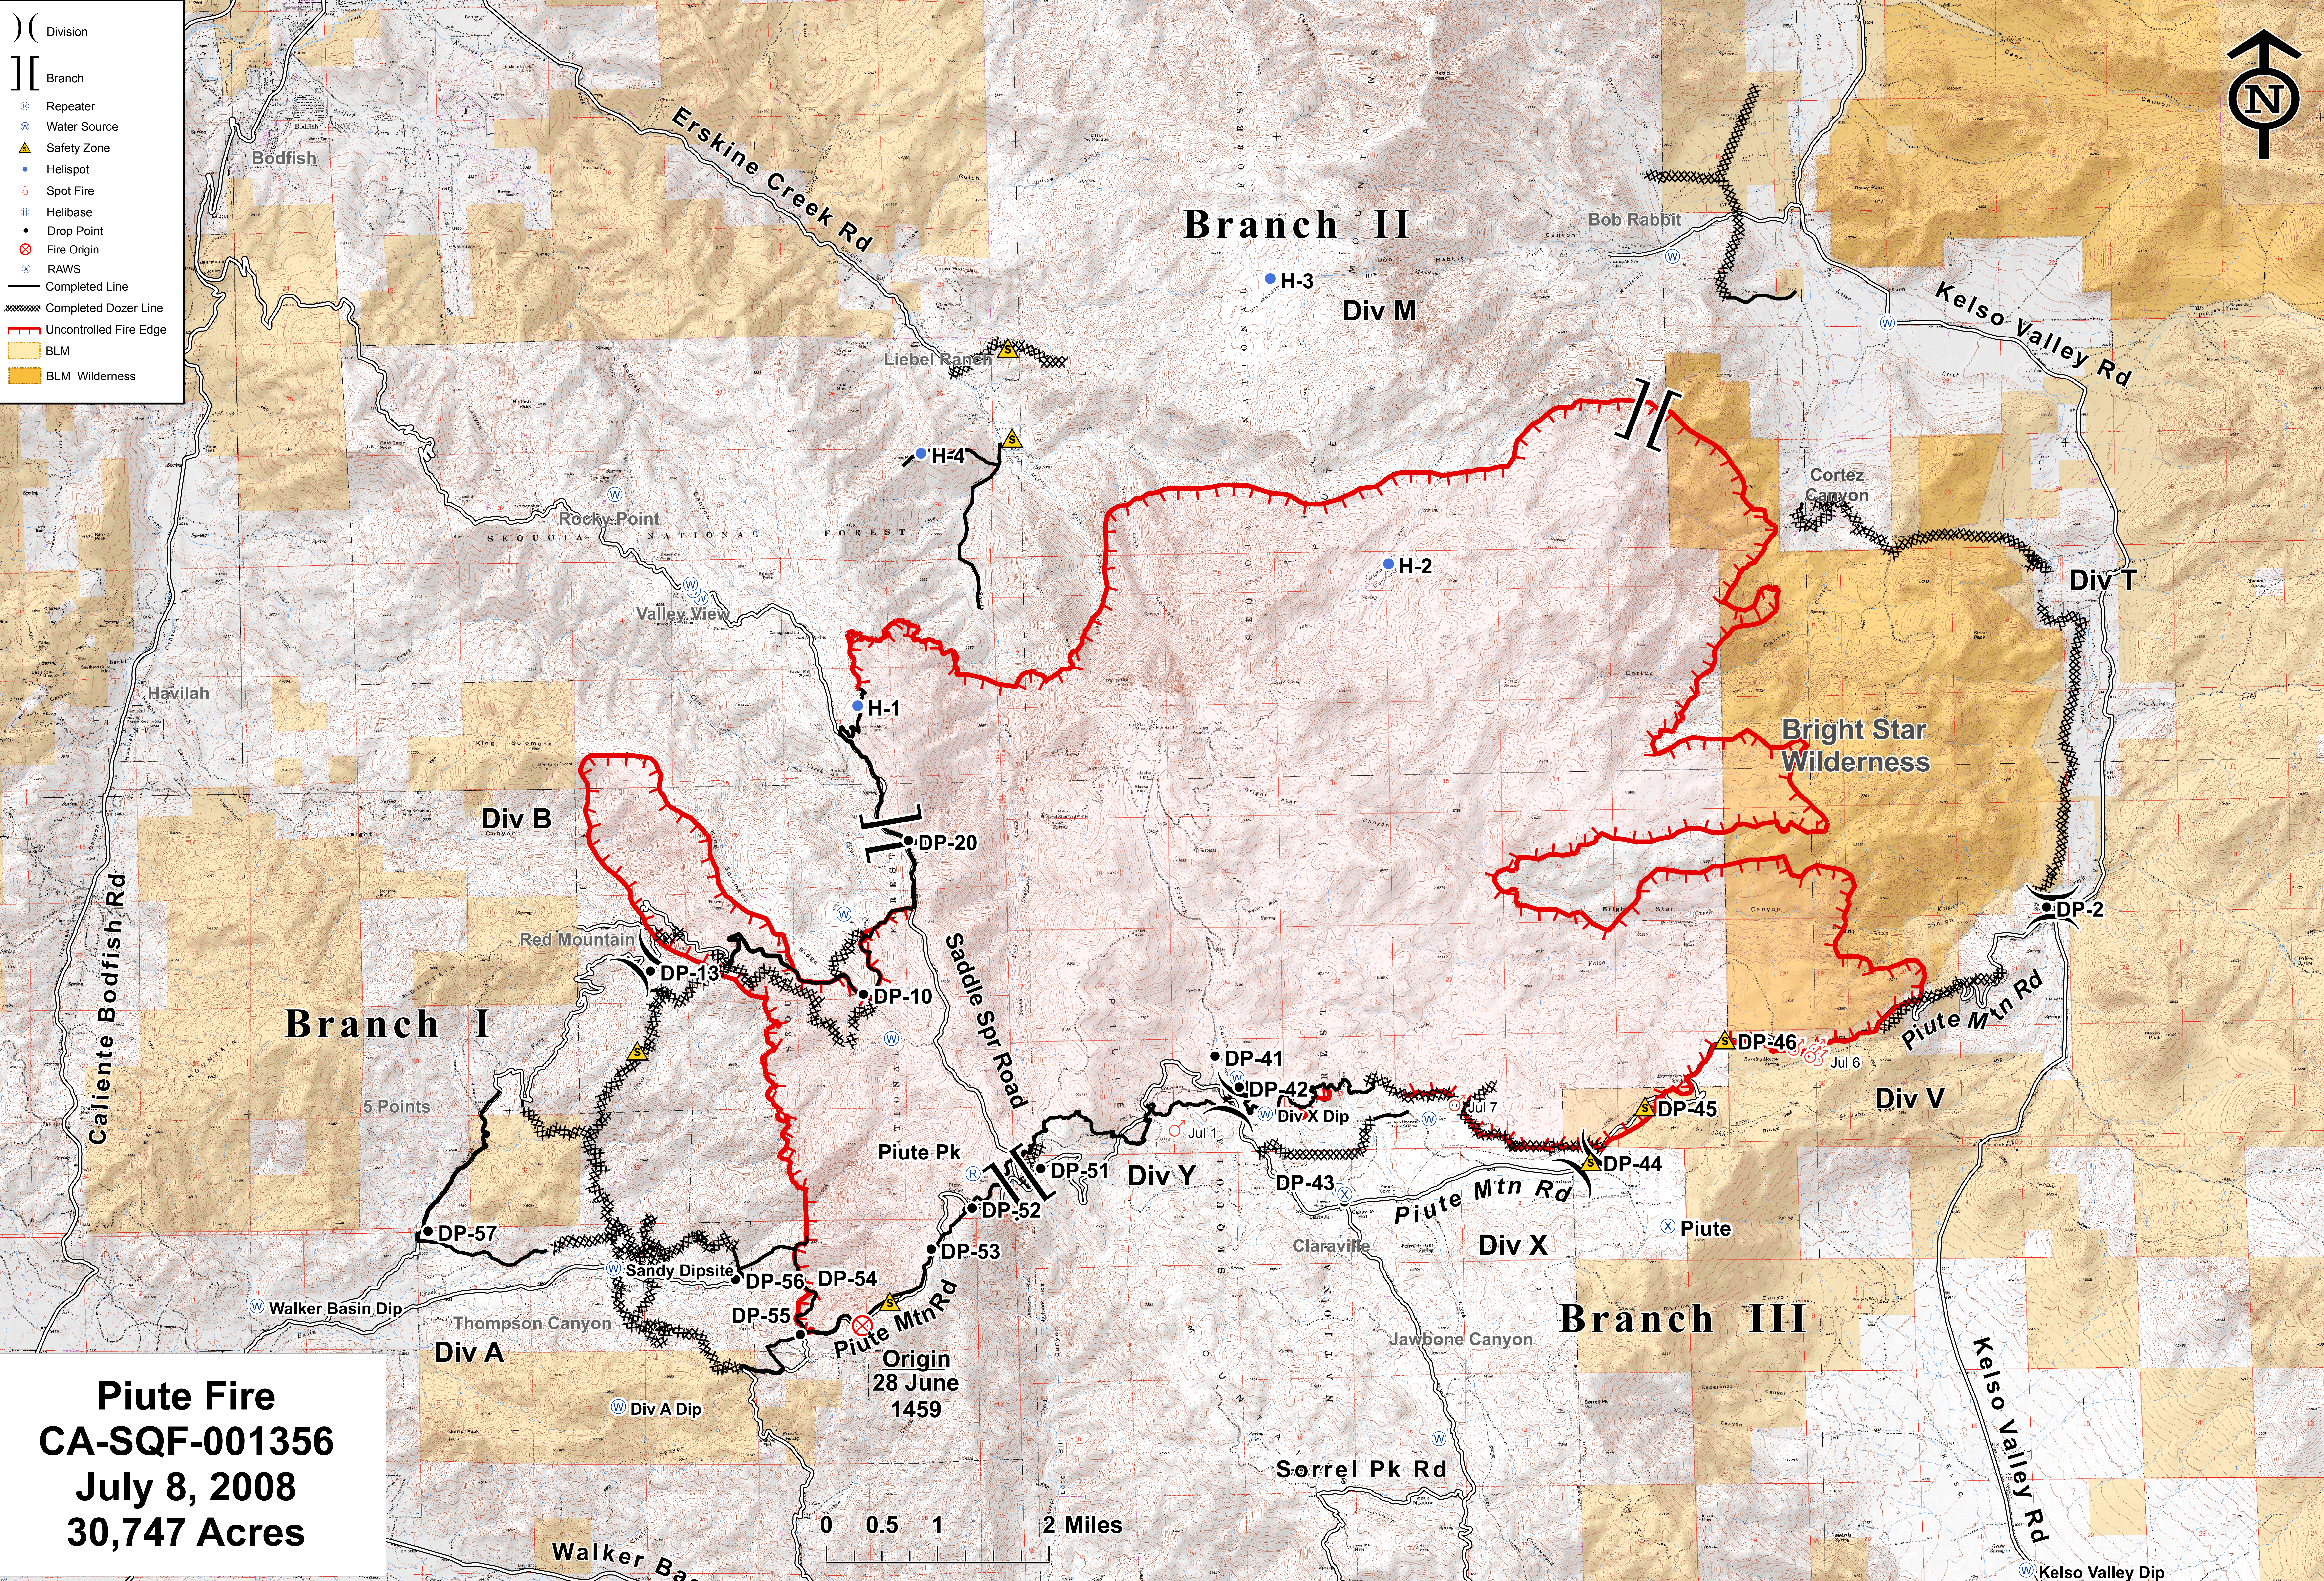

- () Division
- [] Branch
- ⊙ Repeater
- ⊙ Water Source
- ⚠ Safety Zone
- Helispot
- ⊙ Spot Fire
- ⊙ Helibase
- Drop Point
- ⊙ Fire Origin
- ⊙ RAWS
- Completed Line
- ⊘ Completed Dozer Line
- ⊘ Uncontrolled Fire Edge
- BLM
- BLM Wilderness

Piute Fire
CA-SQF-001356
July 8, 2008
30,747 Acres

0 0.5 1 2 Miles

Origin
 28 June
 1459

Branch II

Branch I

Branch III

Div M

Div B

Div T

Div V

Div Y

Div X

Div A

Piute Fire
CA-SQF-001356
July 8, 2008
30,747 Acres

0 0.5 1 2 Miles

Origin
 28 June
 1459

Branch II

Branch I

Branch III

Div M

Div B

Div T

Div V

Div Y