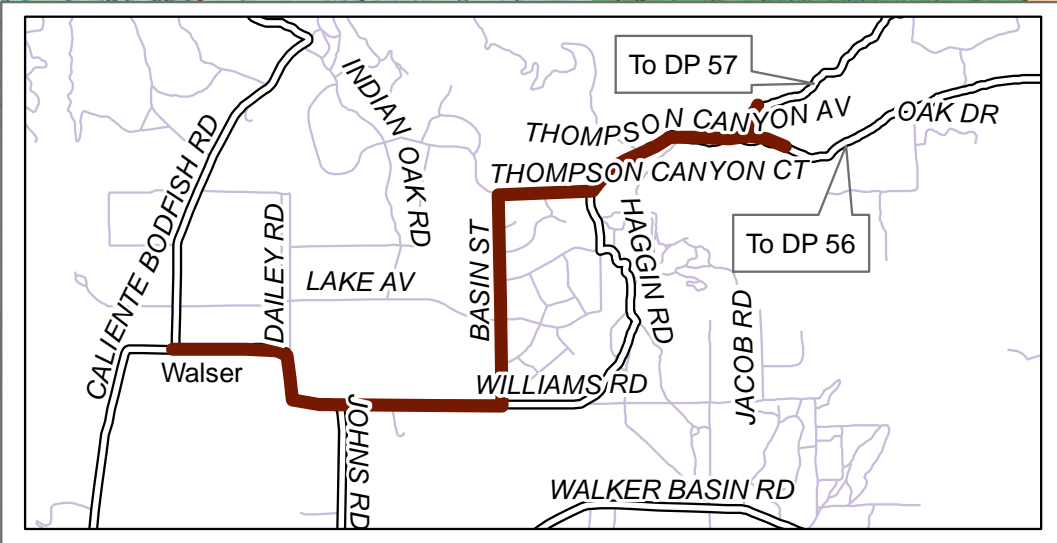

Piute Fire
CA-SQF-001356
July 10, 2008
Transportation Map

- Points Legend**
- Incident Command Post
 - Safety Zone
 - Drop Point (DP-#)
 - Helispot (H-#)
 - Water Source
 - Repeater
 - RAWS
 - Helibase
 - Branch
 - Division
 - Roads
 - Fire

Safety Note:

- 1) Several small communities on Lk Isabella/Havilah/Bodfish RD
- 2) Open Range Cattle
- 3) Piute Mtn Rd has many one lane sections - drive slowly and cautiously