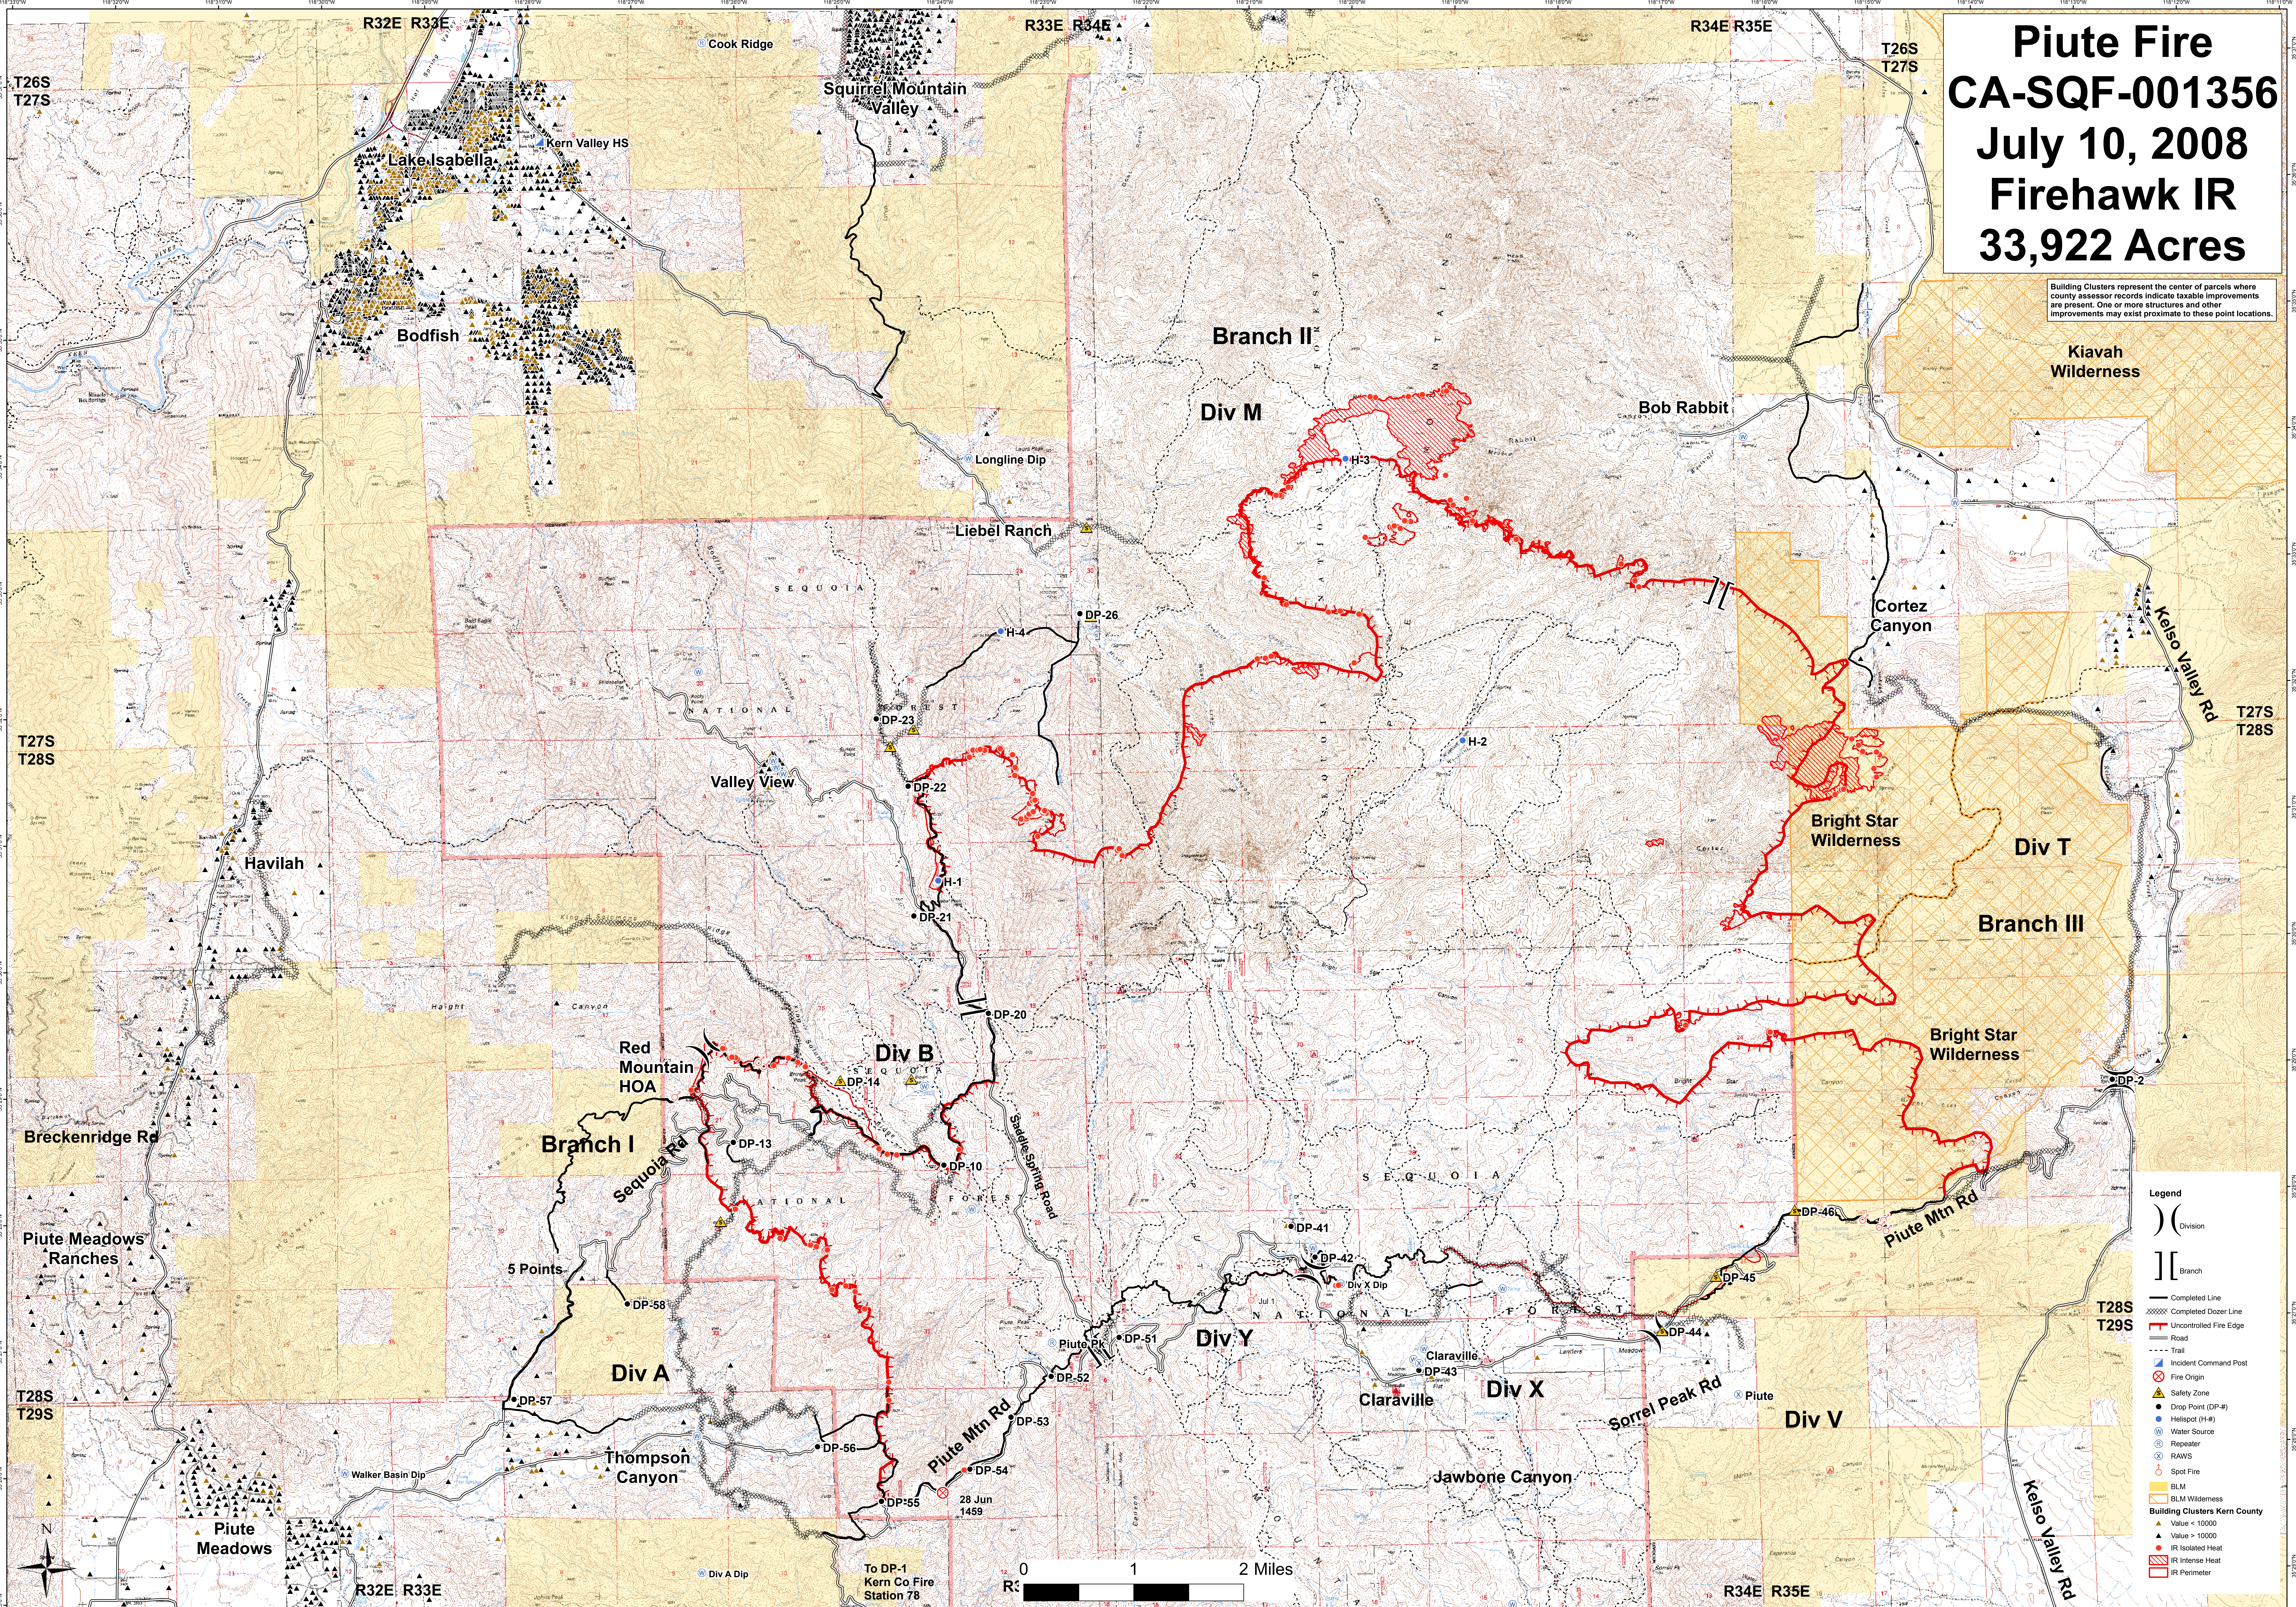

Piute Fire CA-SQF-001356 July 10, 2008 Firehawk IR 33,922 Acres

Legend

- ( ) Division
- [ ] Branch
- Completed Line
- --- Completed Doser Line
- --- Uncontrolled Fire Edge
- --- Road
- --- Trail
- Incident Command Post
- Fire Origin
- △ Safety Zone
- Drop Point (DP-#)
- Helispot (H-#)
- Water Source
- Repeater
- RAWS
- Spot Fire
- BLM Wilderness
- BLM Wilderness
- ▲ Building Clusters Kern County
- ▲ Value < 10000
- ▲ IR Isolated Heat
- ▲ IR Intense Heat
- IR Perimeter

To DP-1 Kern Co Fire Station 78

28 Jun 1459