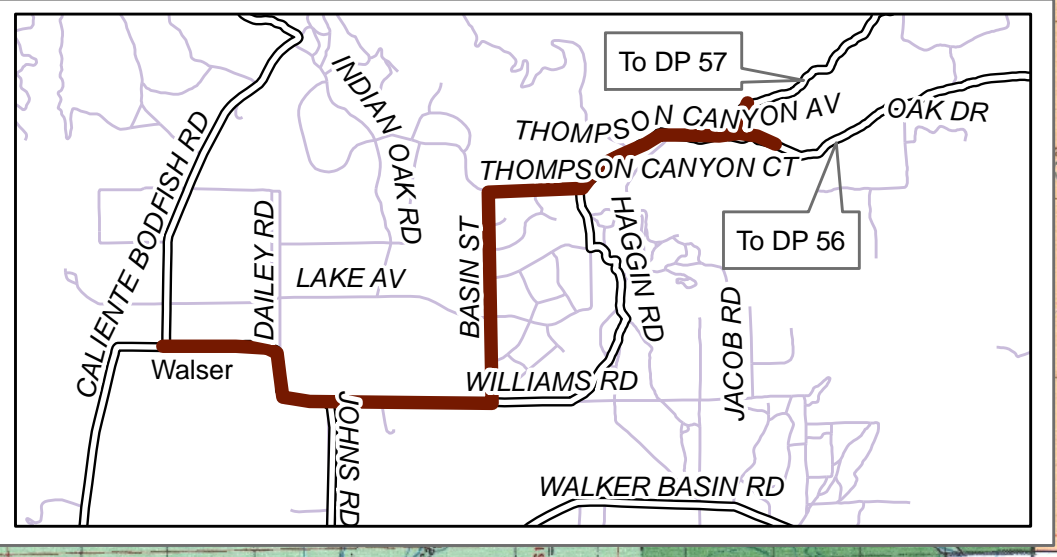

Piute Fire
 CA-SQF-001356
 July 11 2008
 Transportation Map

2 Branch
 3 Division

Points Legend

- Incident Command Post
- Safety Zone
- Drop Point (DP-#)
- Helispot (H-#)
- Water Source
- Repeater
- RAWS
- Helibase
- Roads
- Fire

Safety Note: In the event of rainfall:

- 1) Do not drive on Saddle Spring road between Valley View and the Caliente Bodfish road
- 2) All unsurfaced roads may become impassable