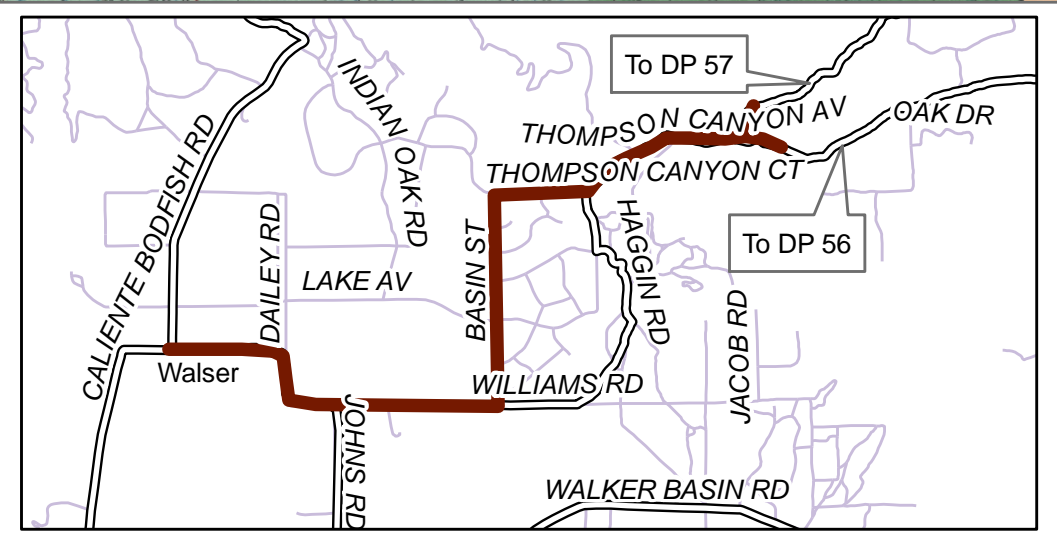

Piute Fire
 CA-SQF-001356
 July 12 2008
 Transportation Map

assignment_brks
 Brk# type
 3 Division
 2 Branch

Points Legend
 Incident Command Post
 Safety Zone
 Drop Point (DP-#)
 Helispot (H-#)
 Water Source
 Repeater
 RAWS
 Helibase
 Roads
 Fire

Safety Note: In the event of rainfall:
 1) Do not drive on Saddle Spring road between Valley View and the Caliente Bodfish road
 2) All unsurfaced roads may become impassable