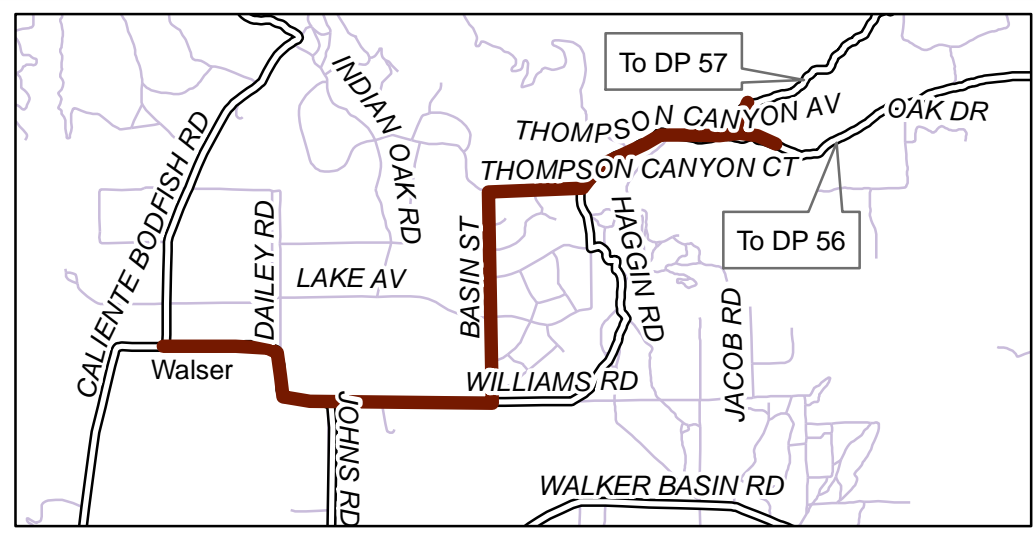

Piute Fire
 CA-SQF-001356
 July 13 2008
 Transportation Map

Transportation Points Legend

- Incident Command Post
- Safety Zone
- Drop Point (DP-#)
- Helispot (H-#)
- Water Source
- Repeater
- RAWS
- Helibase

assignment_brks

Brn Type

3 Division

2 Branch

Roads

Fire

Safety Note: In the event of rainfall:

- 1) Do not drive on Saddle Spring road between Valley View and the Caliente Bodfish road
- 2) All unsurfaced roads may become impassable