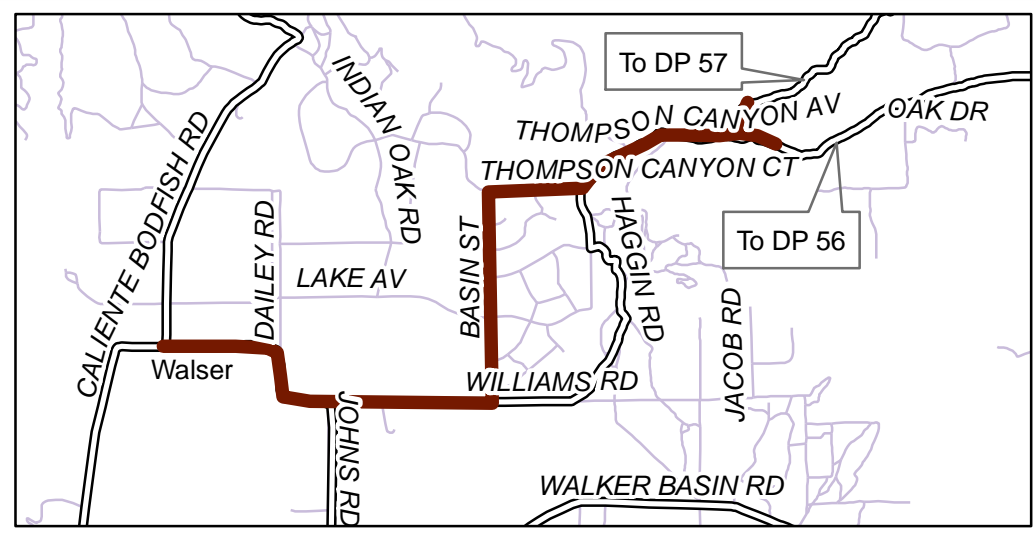

Piute Fire
 CA-SQF-001356
 July 15 2008
 Transportation Map

- TransportationPoints Legend**
- Incident Command Post
 - Safety Zone
 - Drop Point (DP-#)
 - Helispot (H-#)
 - Water Source
 - Repeater
 - RAWS
 - Helibase
- assignment_brks**
- BrnkType**
- 3** Division
 - 2** Branch
- Roads**
- Road
 - Fire

Safety Note: In the event of rainfall:

- 1) Do not drive on Saddle Spring road between Valley View and the Caliente Bodfish road
- 2) All unsurfaced roads may become impassable