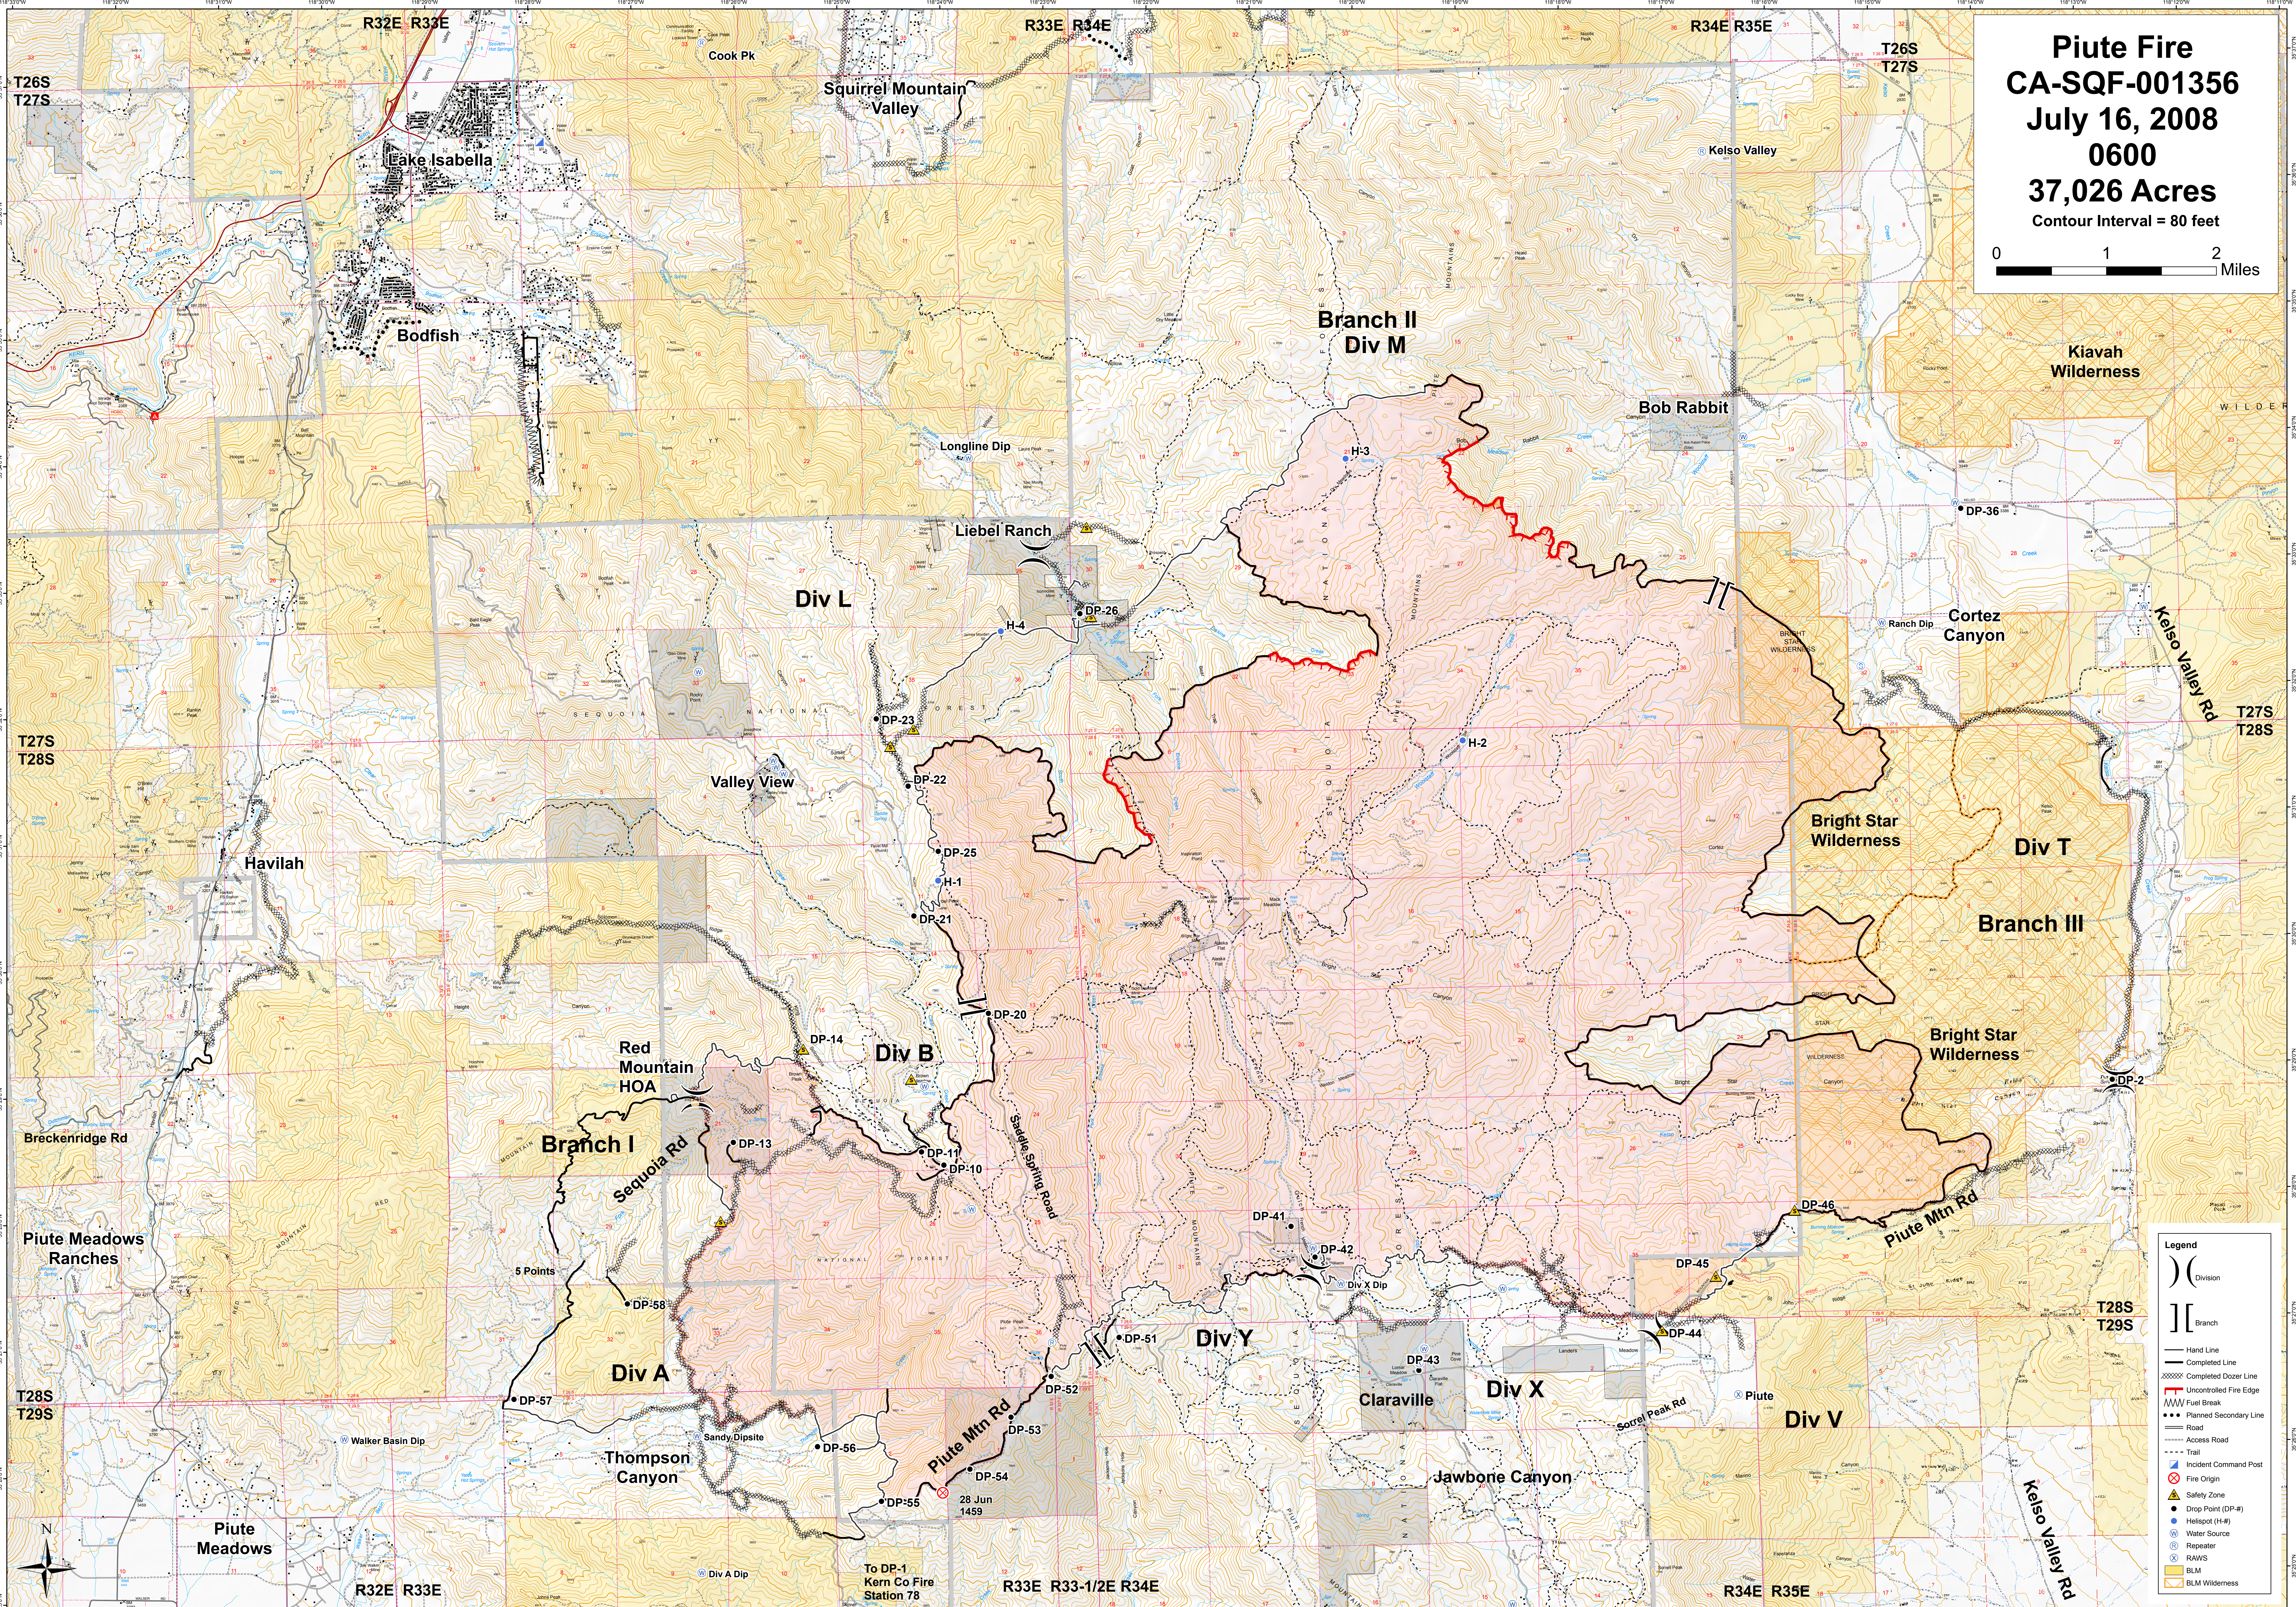

Piute Fire
CA-SQF-001356
July 16, 2008
0600
37,026 Acres
Contour Interval = 80 feet

Legend

- () Division
- [] Branch
- Hand Line
- Completed Line
- Completed Dozer Line
- Uncontrolled Fire Edge
- MW Fuel Break
- Planned Secondary Line
- Road
- Access Road
- Trail
- Incident Command Post
- ⊗ Fire Origin
- ⚠ Safety Zone
- ▲ Drop Point (DP-#)
- Helispot (H-#)
- ⊕ Water Source
- ⊕ Repeater
- ⊕ RAWS
- BLM
- BLM Wilderness

To DP-1
Kern Co Fire
Station 78