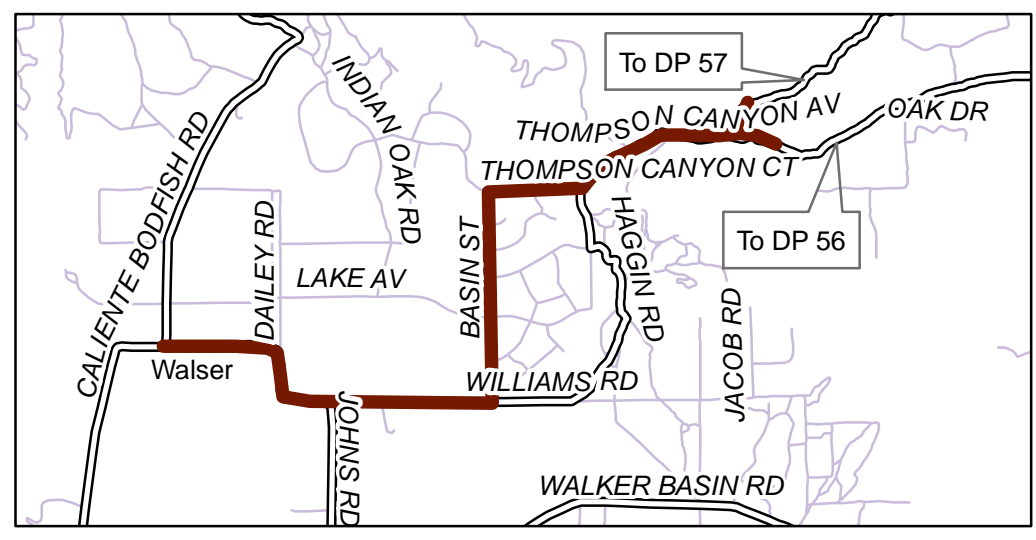

Piute Fire
CA-SQF-001356
July 16, 2008
Transportation Map

TransportationPoints

- Legend**
- Incident Command Post
 - Safety Zone
 - Drop Point (DP-#)
 - Helispot (H-#)
 - Water Source
 - Repeater
 - RAWS
 - Helibase
- assignment_brks**
- 3** Division
 - 2** Branch
- Roads**
- Road
 - Fire

Safety Note: In the event of rainfall:

- 1) Do not drive on Saddle Spring road between Valley View and the Caliente Bodfish road
- 2) All unsurfaced roads may become impassable