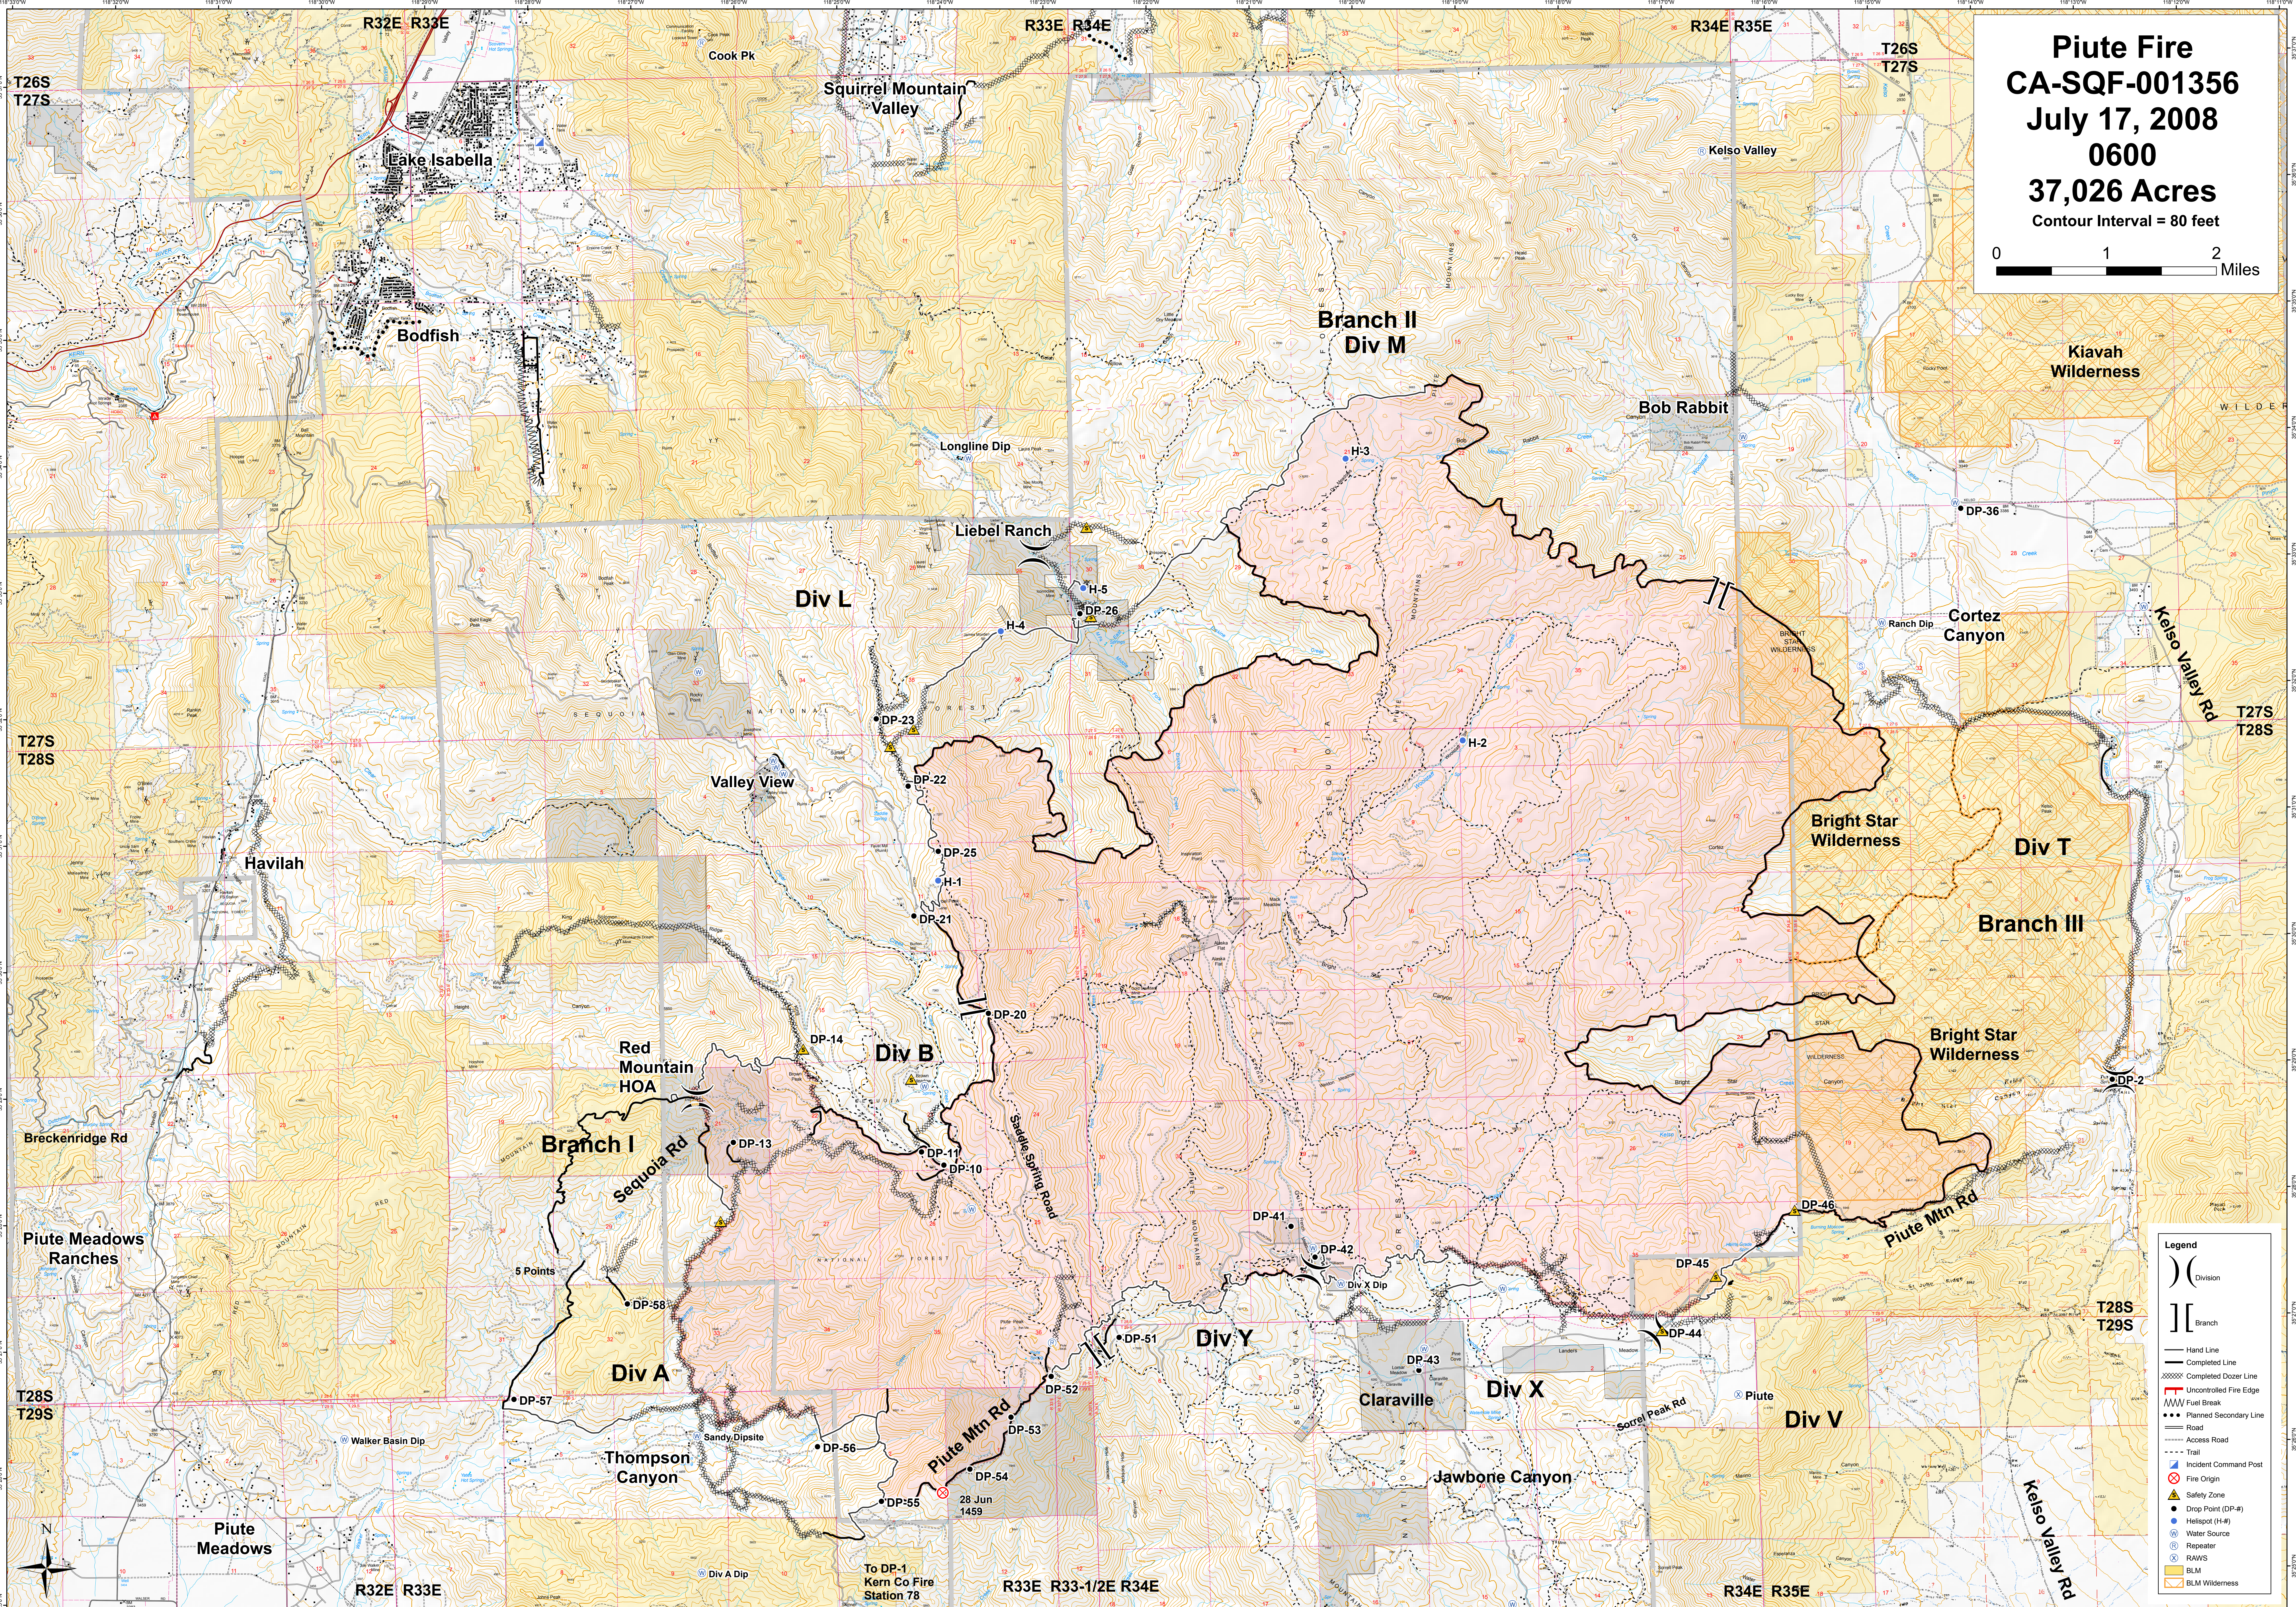

**Piute Fire**  
**CA-SQF-001356**  
**July 17, 2008**  
**0600**  
**37,026 Acres**  
Contour Interval = 80 feet

**Legend**

- ( ) Division
- [ ] Branch
- Hand Line
- Completed Line
- Completed Dozer Line
- Uncontrolled Fire Edge
- MW Fuel Break
- Planned Secondary Line
- Road
- - - Access Road
- - - Trail
- Incident Command Post
- ⊗ Fire Origin
- ⊗ Safety Zone
- ▲ Drop Point (DP-#)
- Helispot (H-#)
- ⊕ Water Source
- ⊕ Repeater
- ⊕ RAWS
- BLM
- BLM Wilderness

To DP-1  
Kern Co Fire  
Station 78