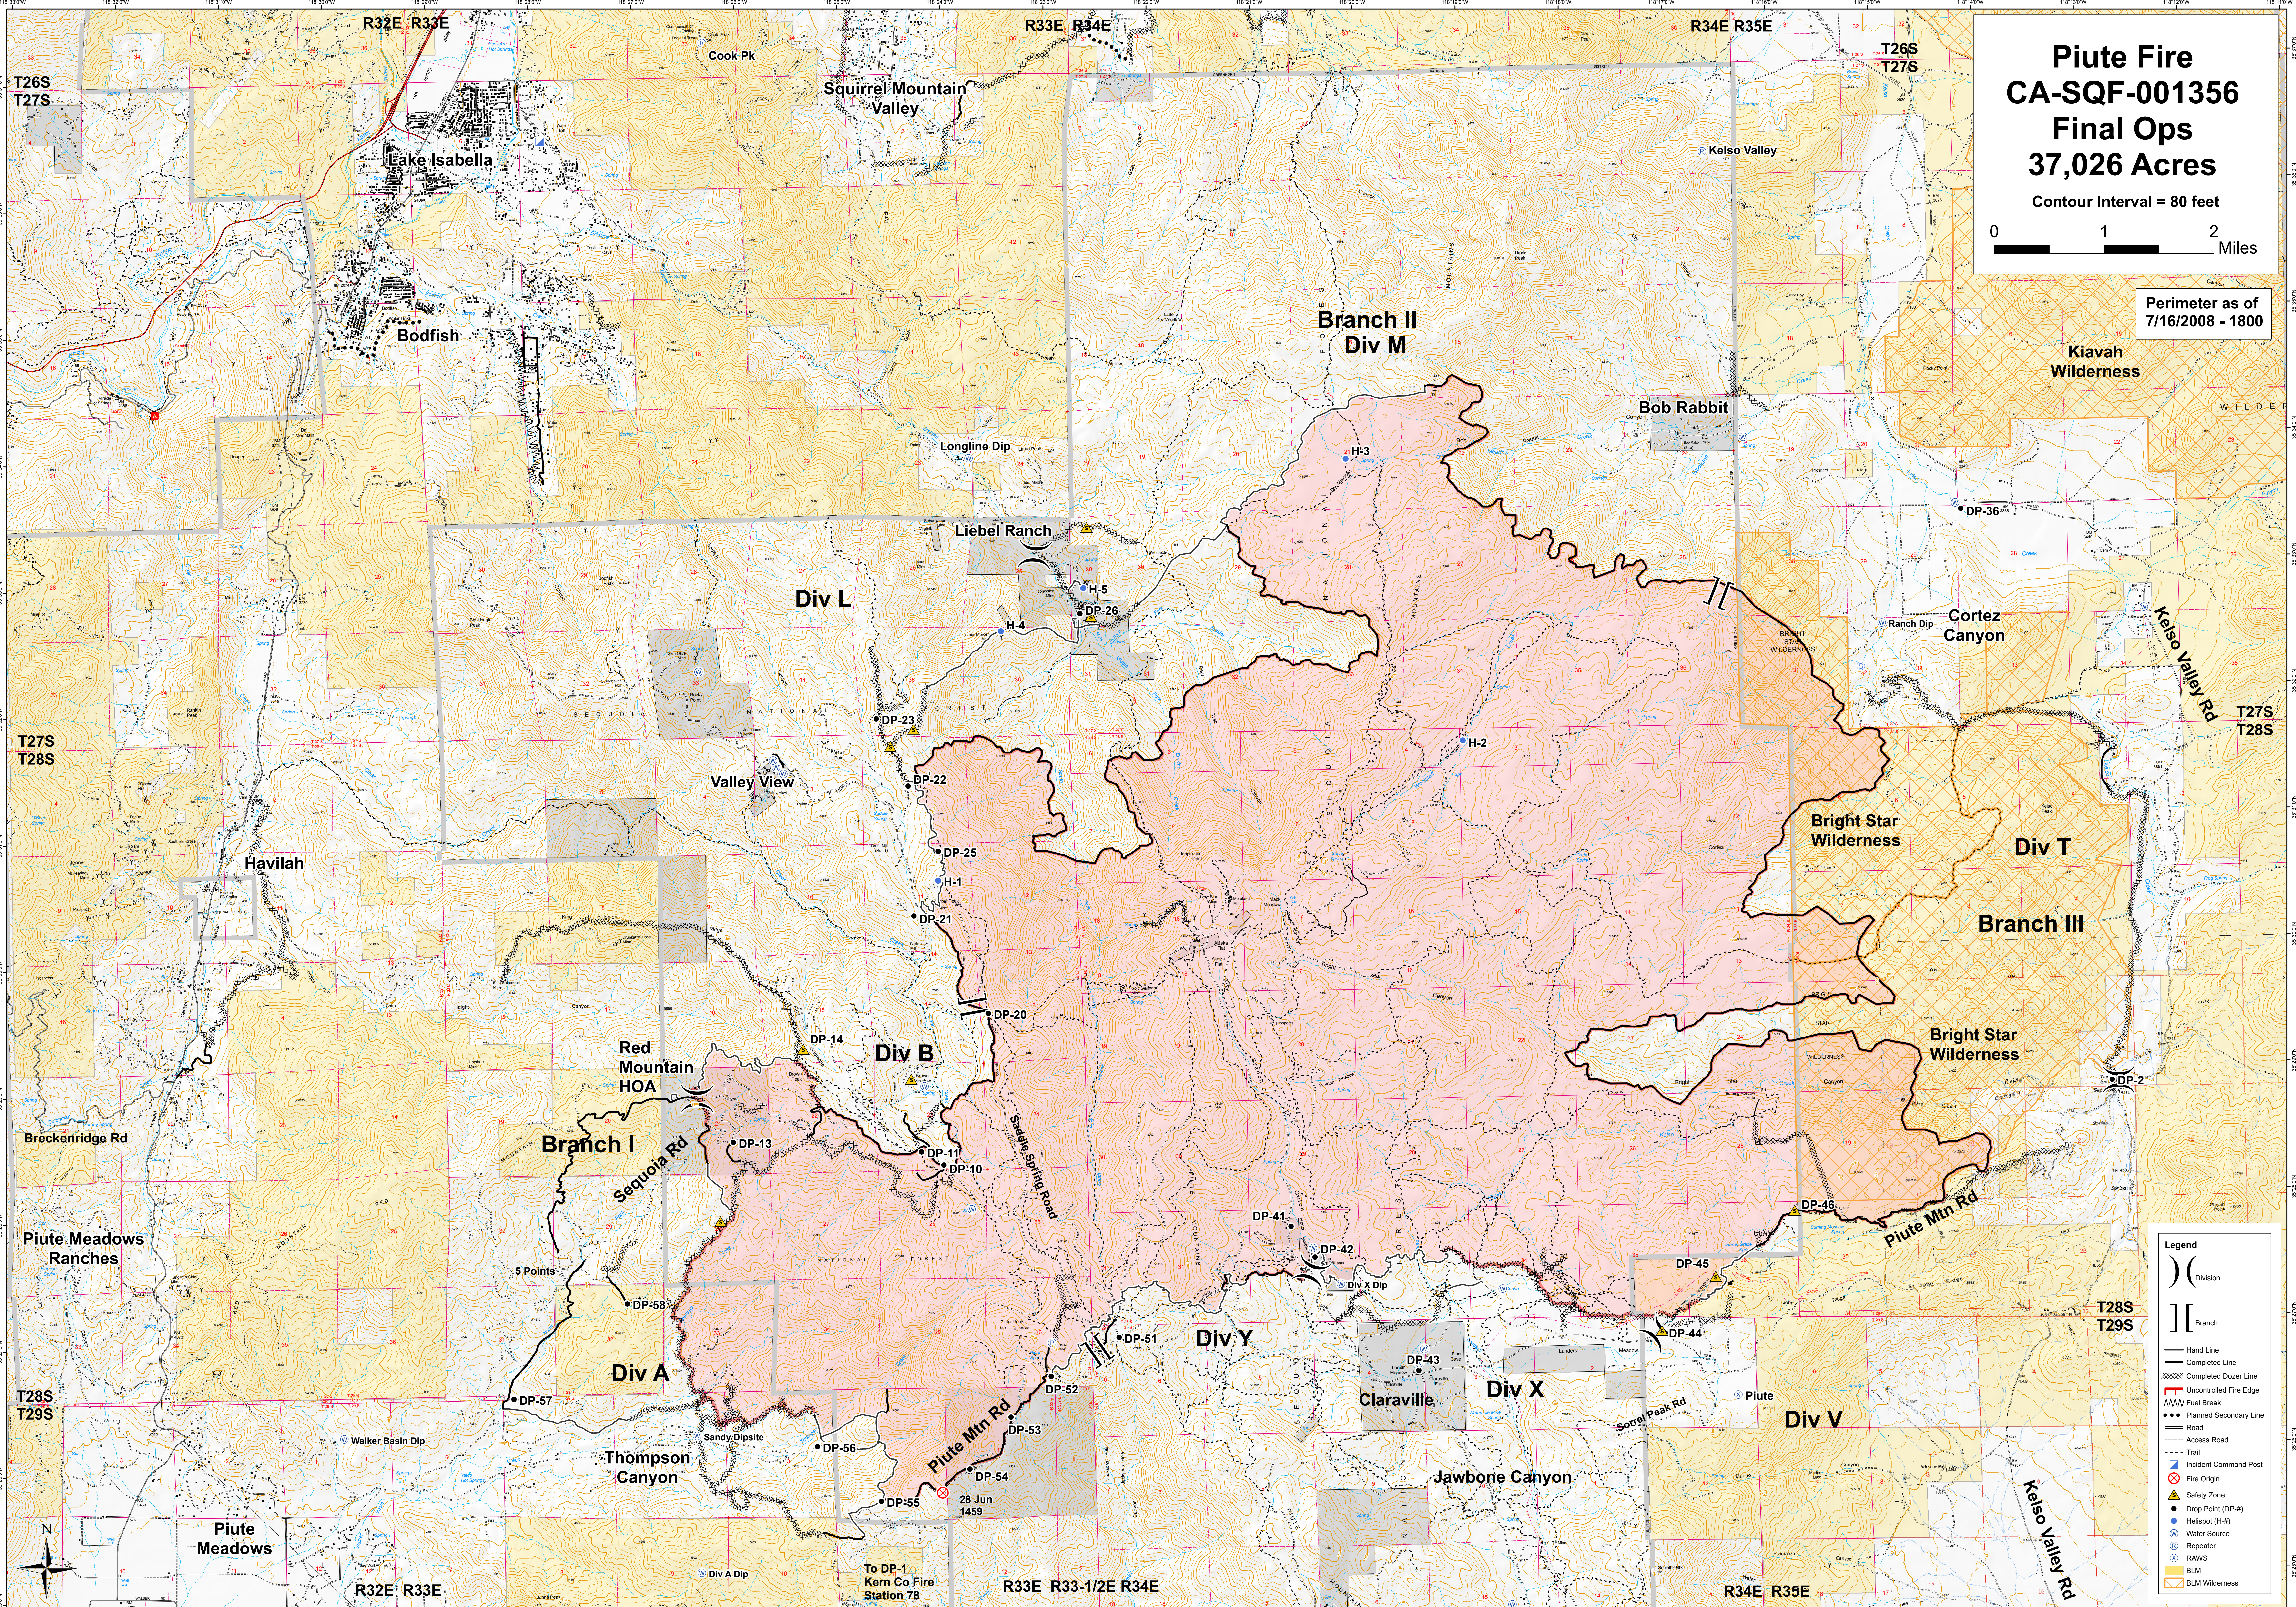

Piute Fire CA-SQF-001356 Final Ops 37,026 Acres

Contour Interval = 80 feet

Perimeter as of
7/16/2008 - 1800

Legend

- () Division
- [] Branch
- Hand Line
- Completed Line
- Completed Dozer Line
- Uncontrolled Fire Edge
- M/W Fuel Break
- Planned Secondary Line
- Road
- - - Access Road
- - - Trail
- Incident Command Post
- ⊗ Fire Origin
- ⊗ Safety Zone
- Drop Point (DP-#)
- Helispot (H-#)
- ⊕ Water Source
- ⊕ Repeater
- ⊕ RAWS
- BLM
- BLM Wilderness

To DP-1
Kern Co Fire
Station 78