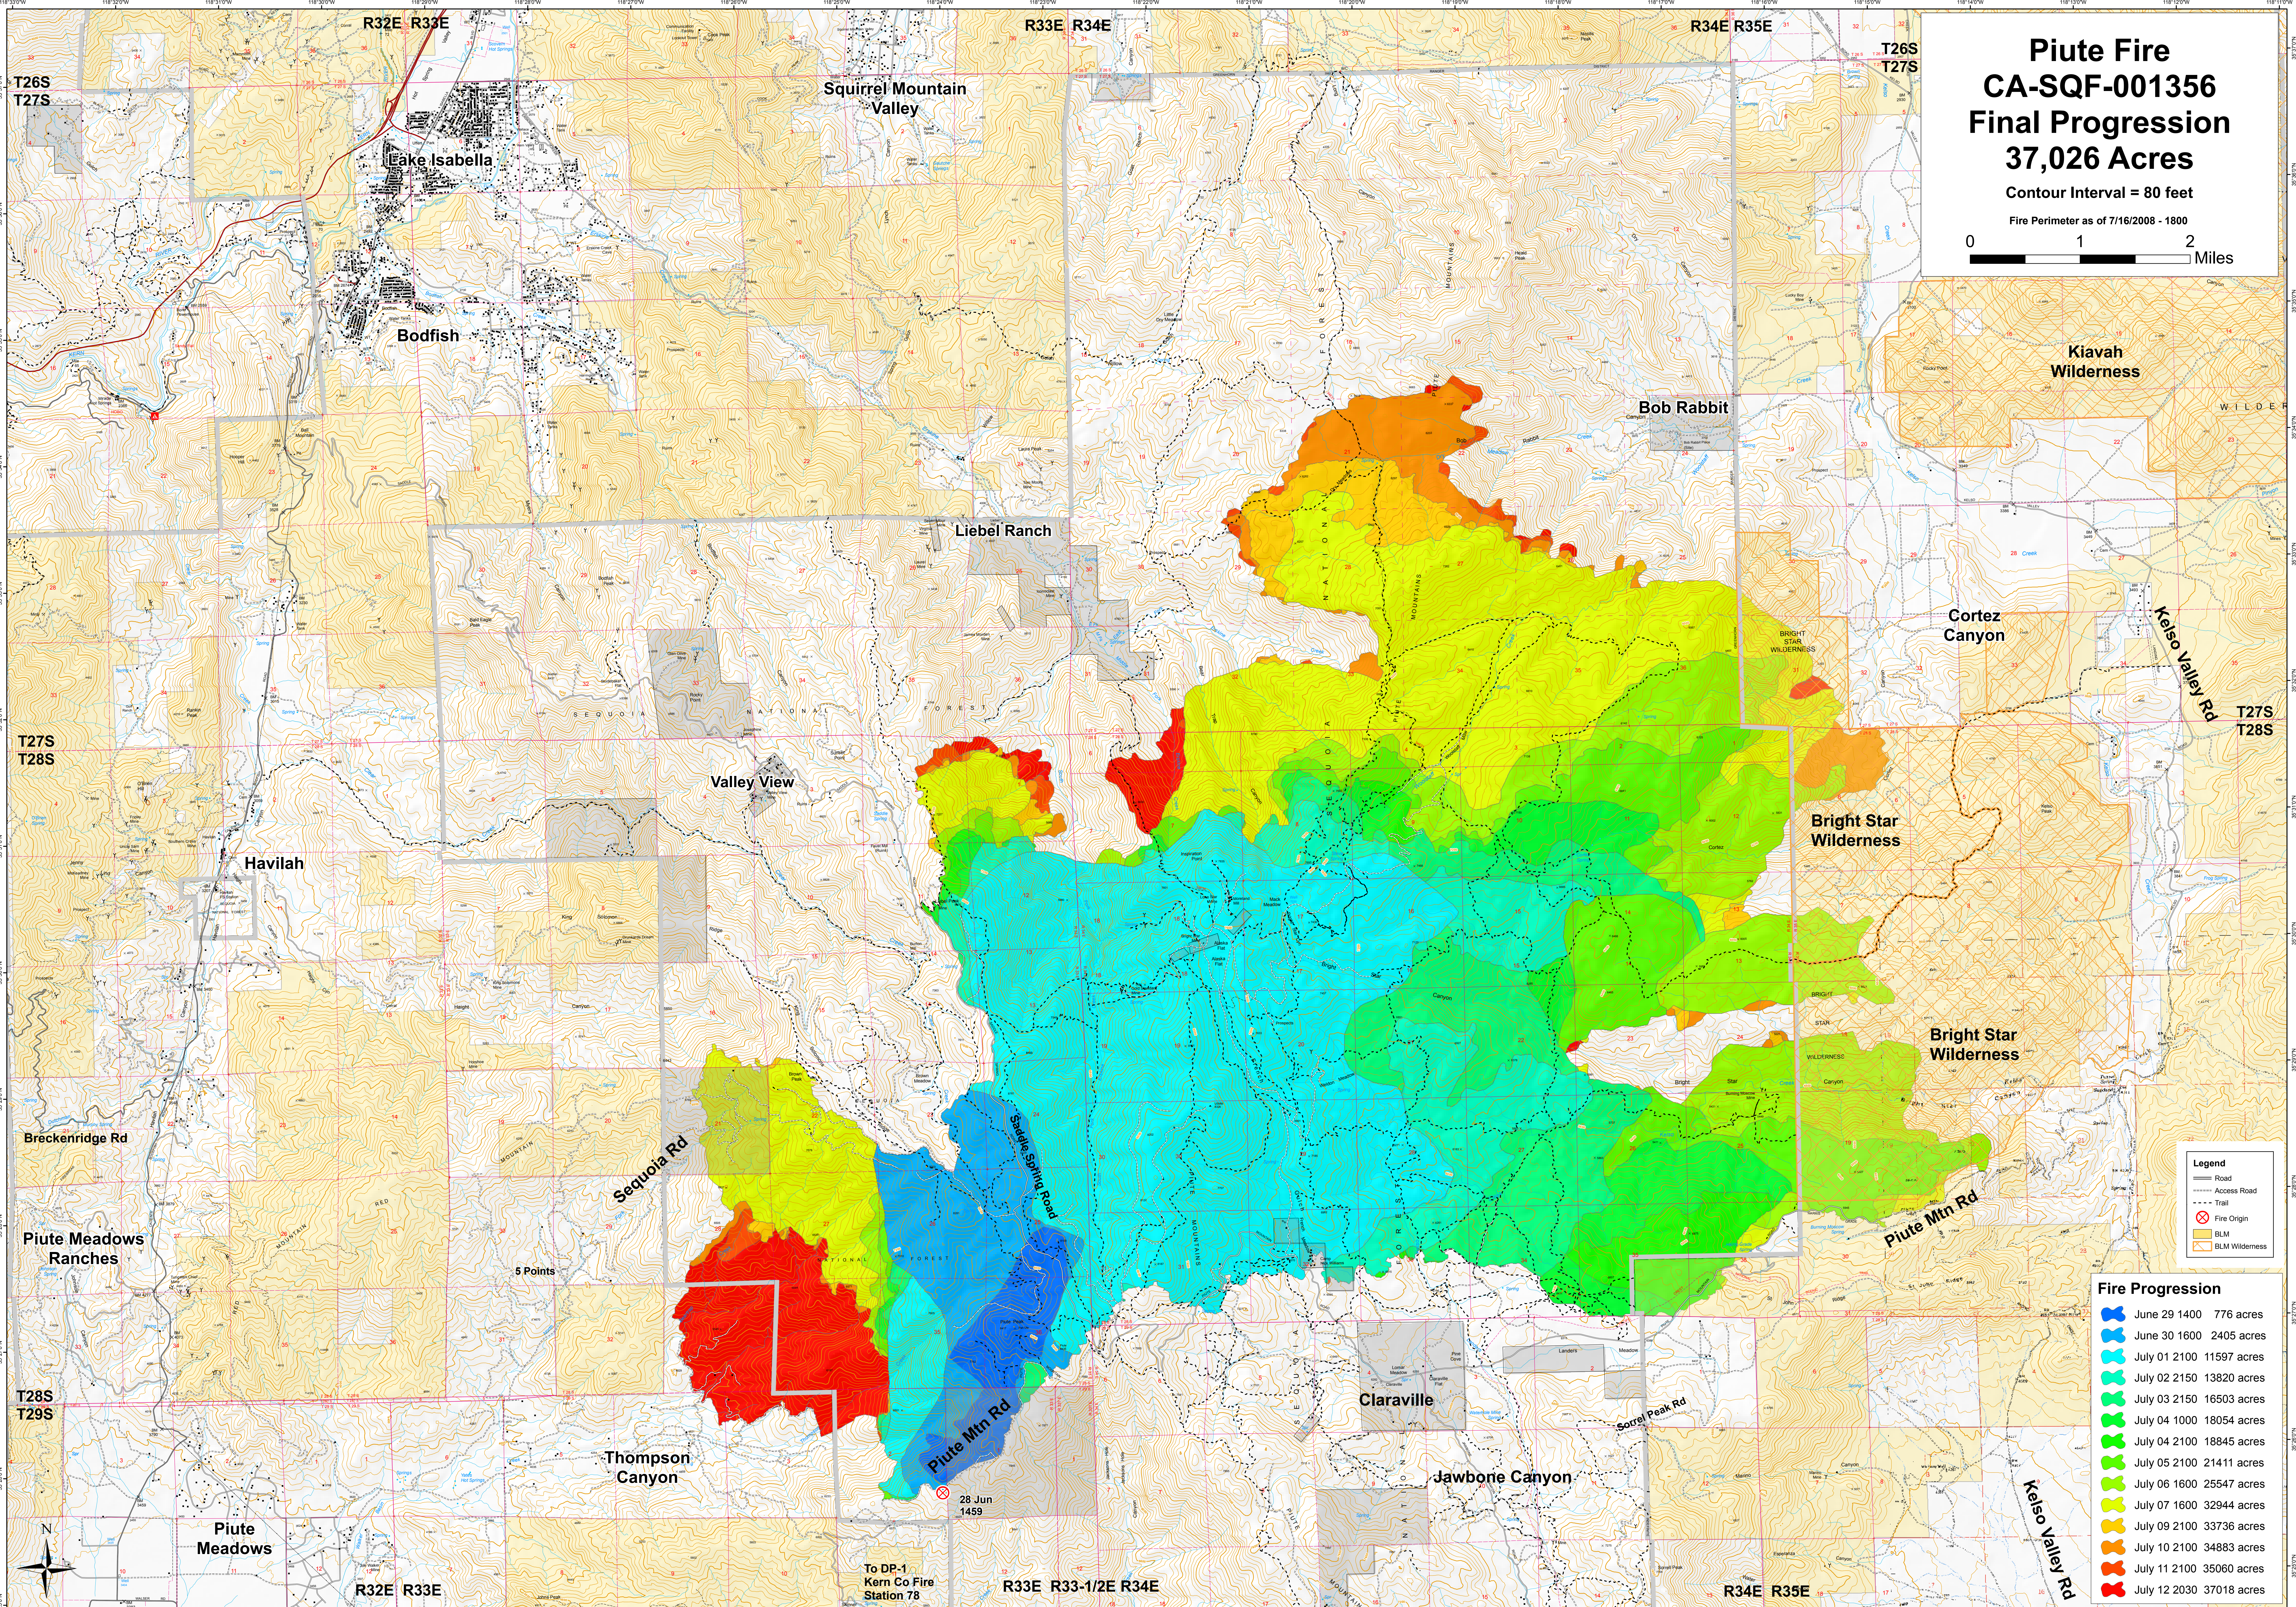

Piute Fire CA-SQF-001356 Final Progression 37,026 Acres

Contour Interval = 80 feet

Fire Perimeter as of 7/16/2008 - 1800

Legend

- Road
- Access Road
- Trail
- Fire Origin
- BLM
- BLM Wilderness

Fire Progression

	June 29 1400	776 acres
	June 30 1600	2405 acres
	July 01 2100	11597 acres
	July 02 2150	13820 acres
	July 03 2150	16503 acres
	July 04 1000	18054 acres
	July 04 2100	18845 acres
	July 05 2100	21411 acres
	July 06 1600	25547 acres
	July 07 1600	32944 acres
	July 09 2100	33736 acres
	July 10 2100	34883 acres
	July 11 2100	35060 acres
	July 12 2030	37018 acres

To DP-1
Kern Co Fire
Station 78