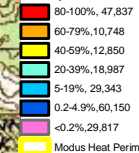

# Piute Fire 6/30/2008

FSPro 7 Days, 800 Fire Simulations

Fire Spread Probability, Acres

R5 FAM  
Fire Behavior Branch Predictive Services  
McClellan, CA

with support from:  
WFOSS  
Wildland Fire  
Decision Support System