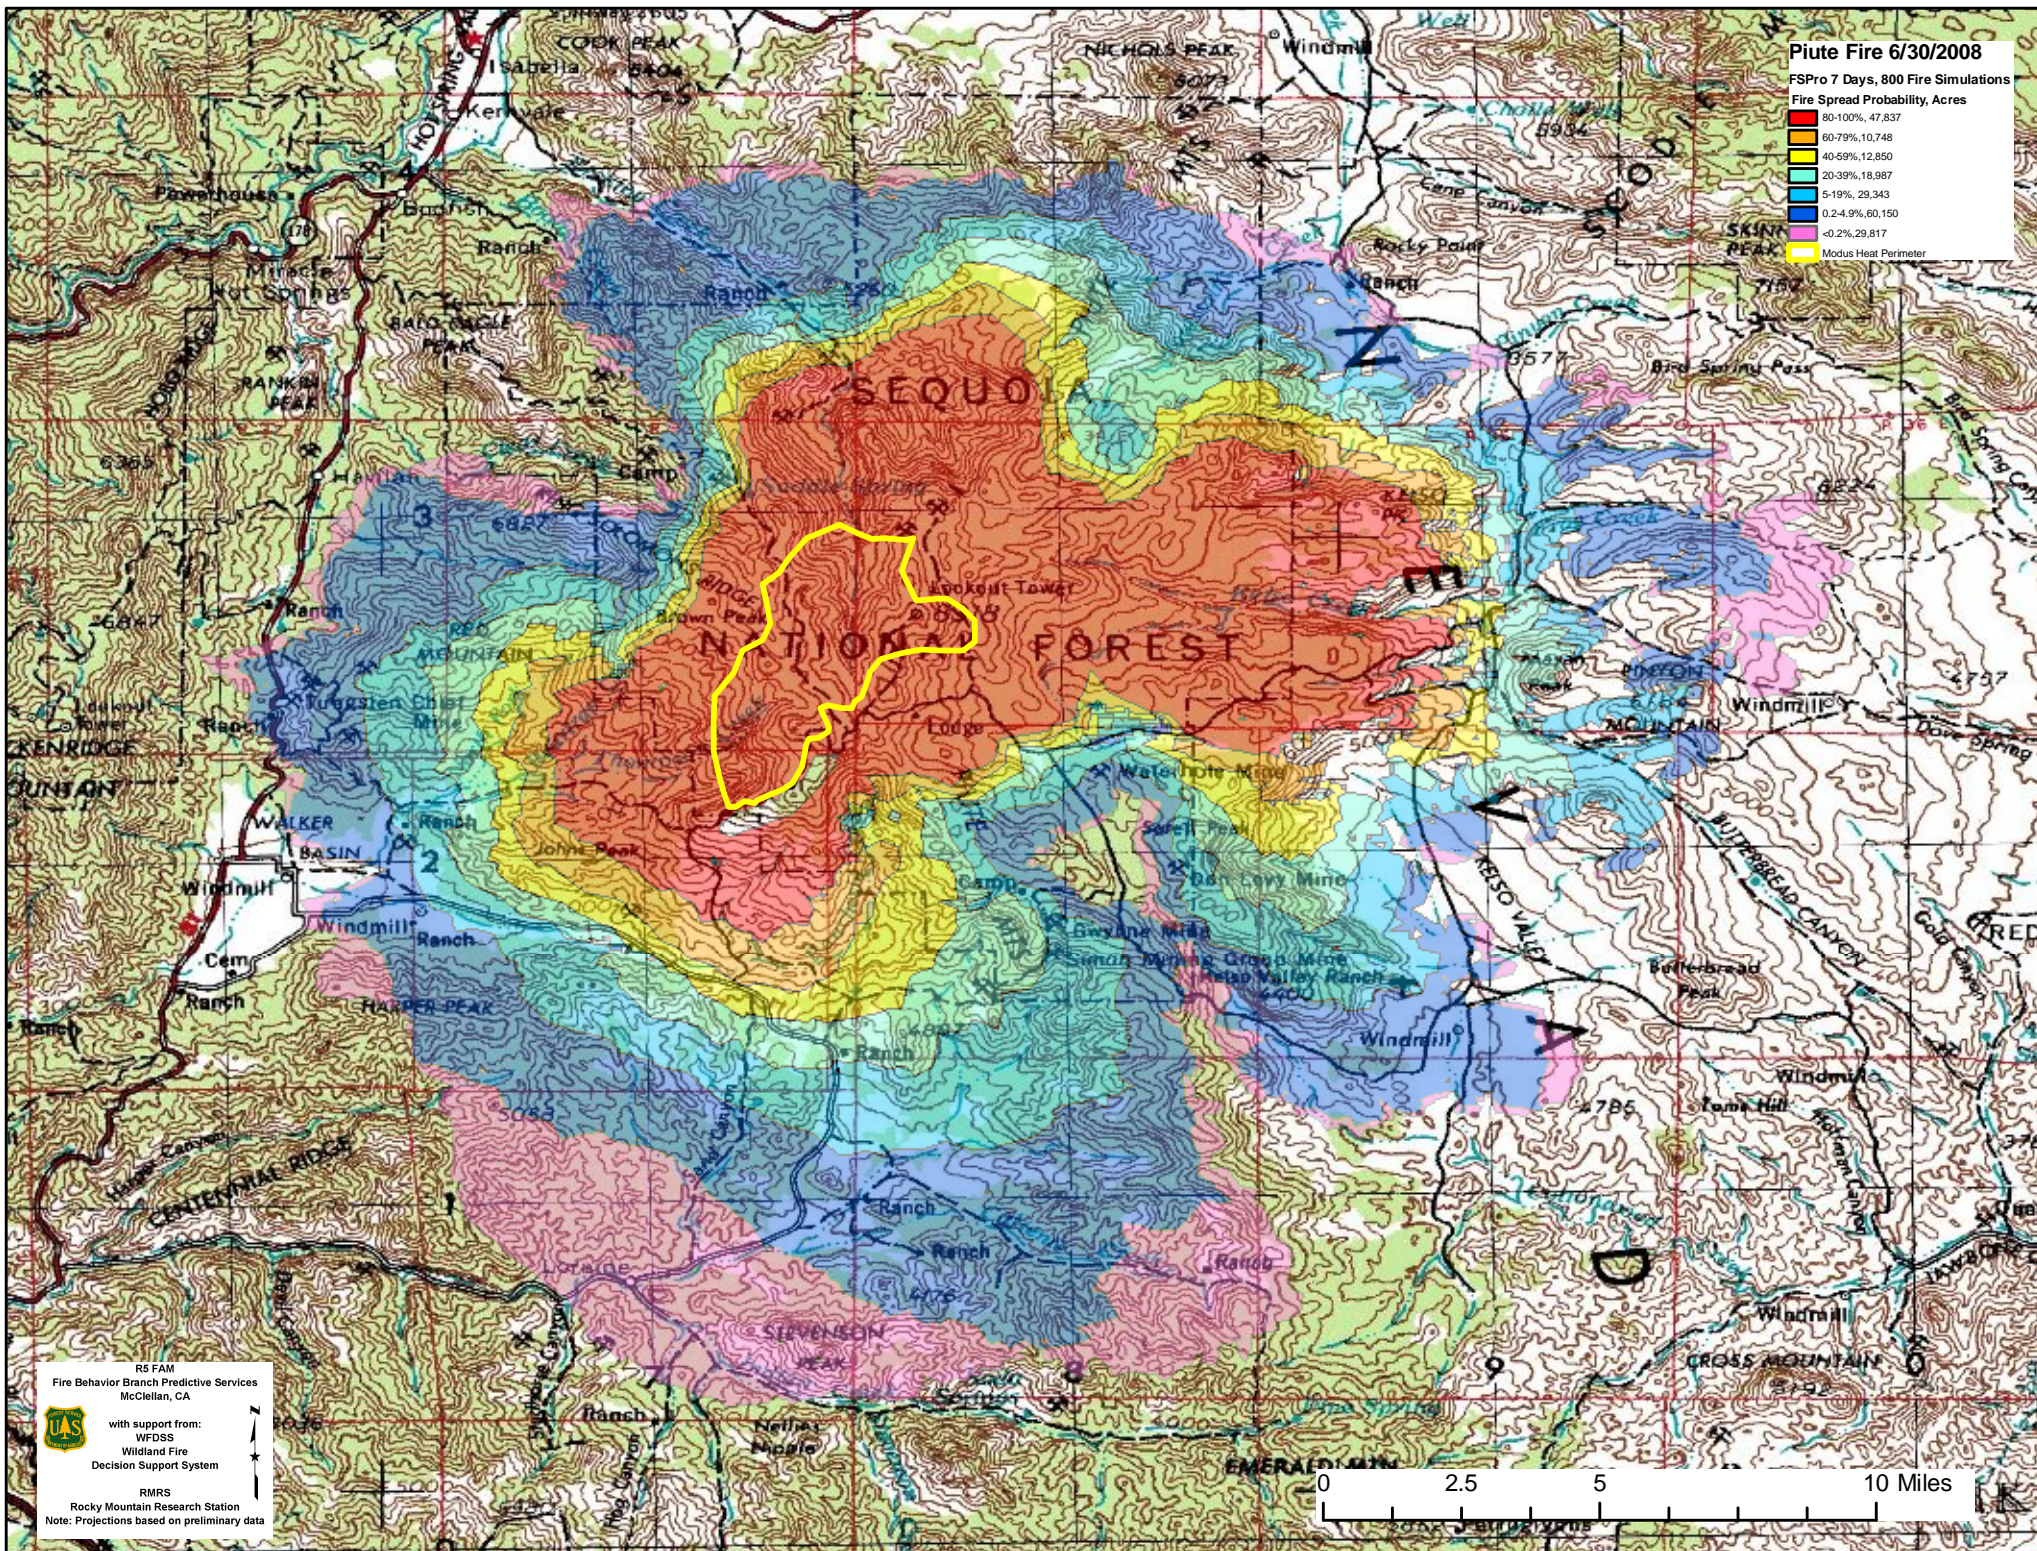

# Piute Fire 6/30/2008

FSPro 7 Days, 800 Fire Simulations

Fire Spread Probability, Acres

R5 FAM  
Fire Behavior Branch Predictive Services  
McClellan, CA

with support from:  
WFOSS  
Wildland Fire  
Decision Support System

RMRS  
Rocky Mountain Research Station  
Note: Projections based on preliminary data