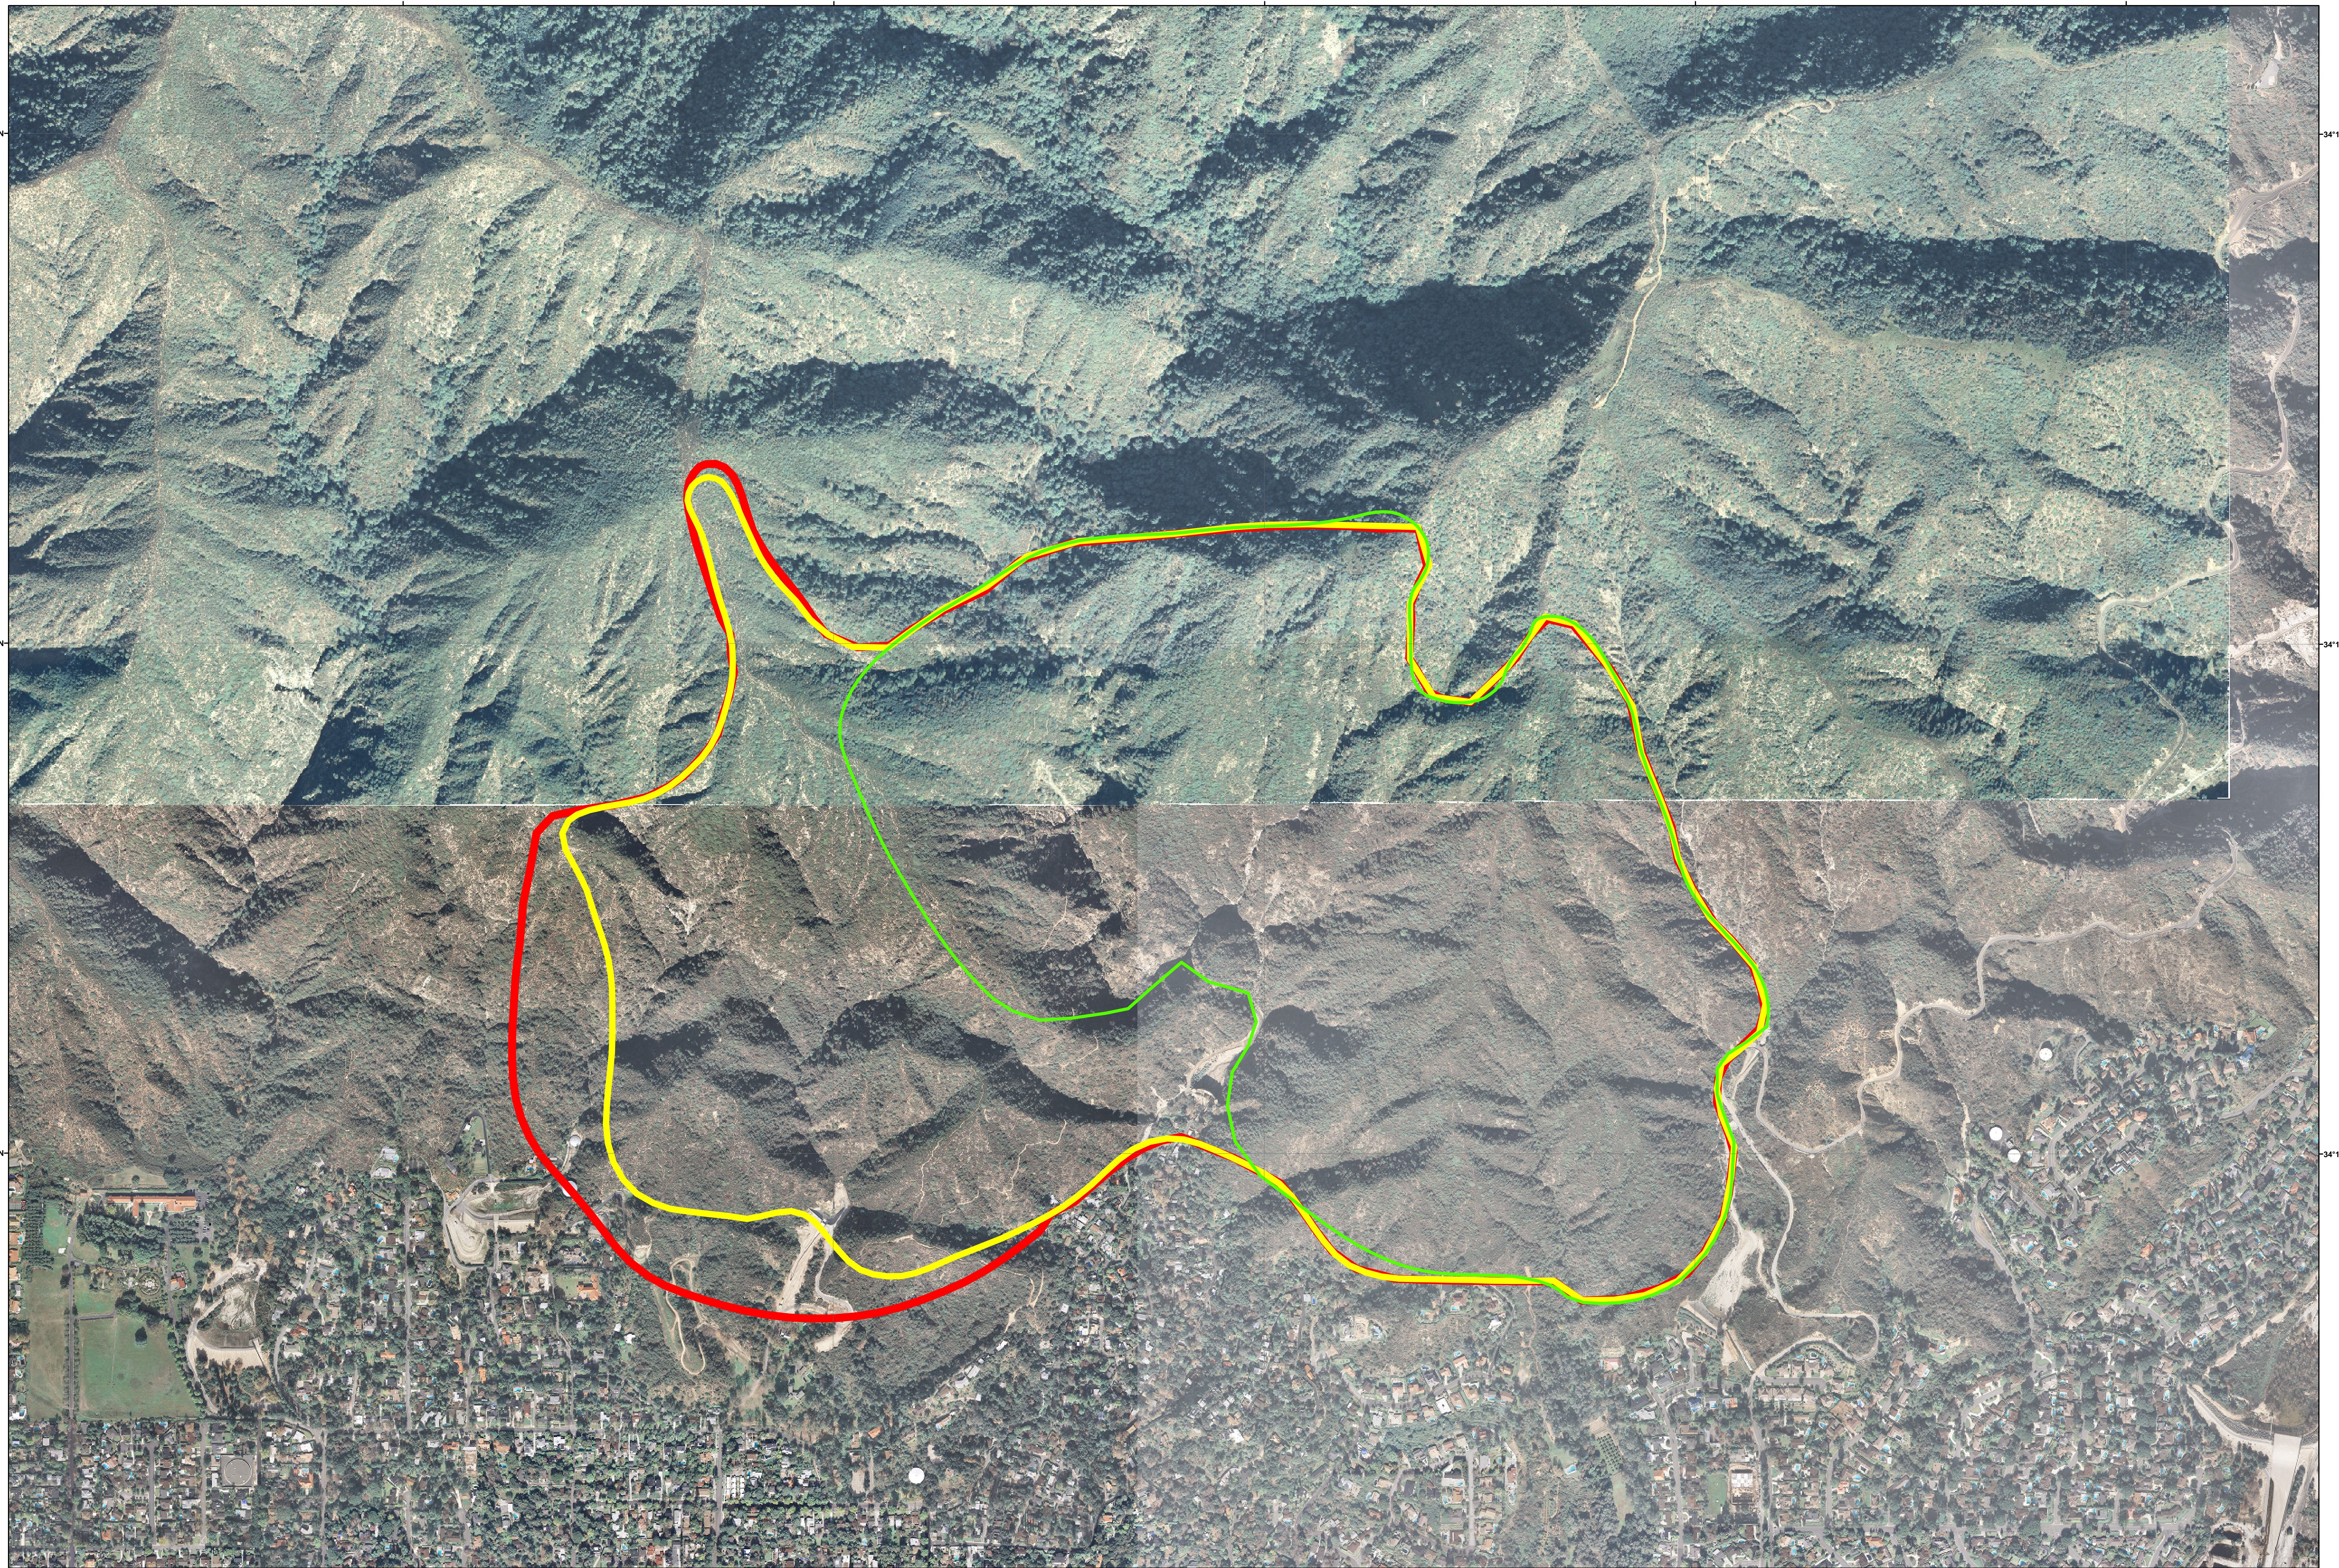

Santa Anita Brushfire

- 356 Acres, 17,850' Perimeter, 144 Hectares @ 10:00 4-27-08
- 538 Acres, 23,146' Perimeter, 217 Hectares @ 0800 4-28-08
- 583 Acres, 23,930' Perimeter, 236 Hectares @ 07:30 4-29-08

0 0.05 0.1 0.2 0.3 0.4 Miles