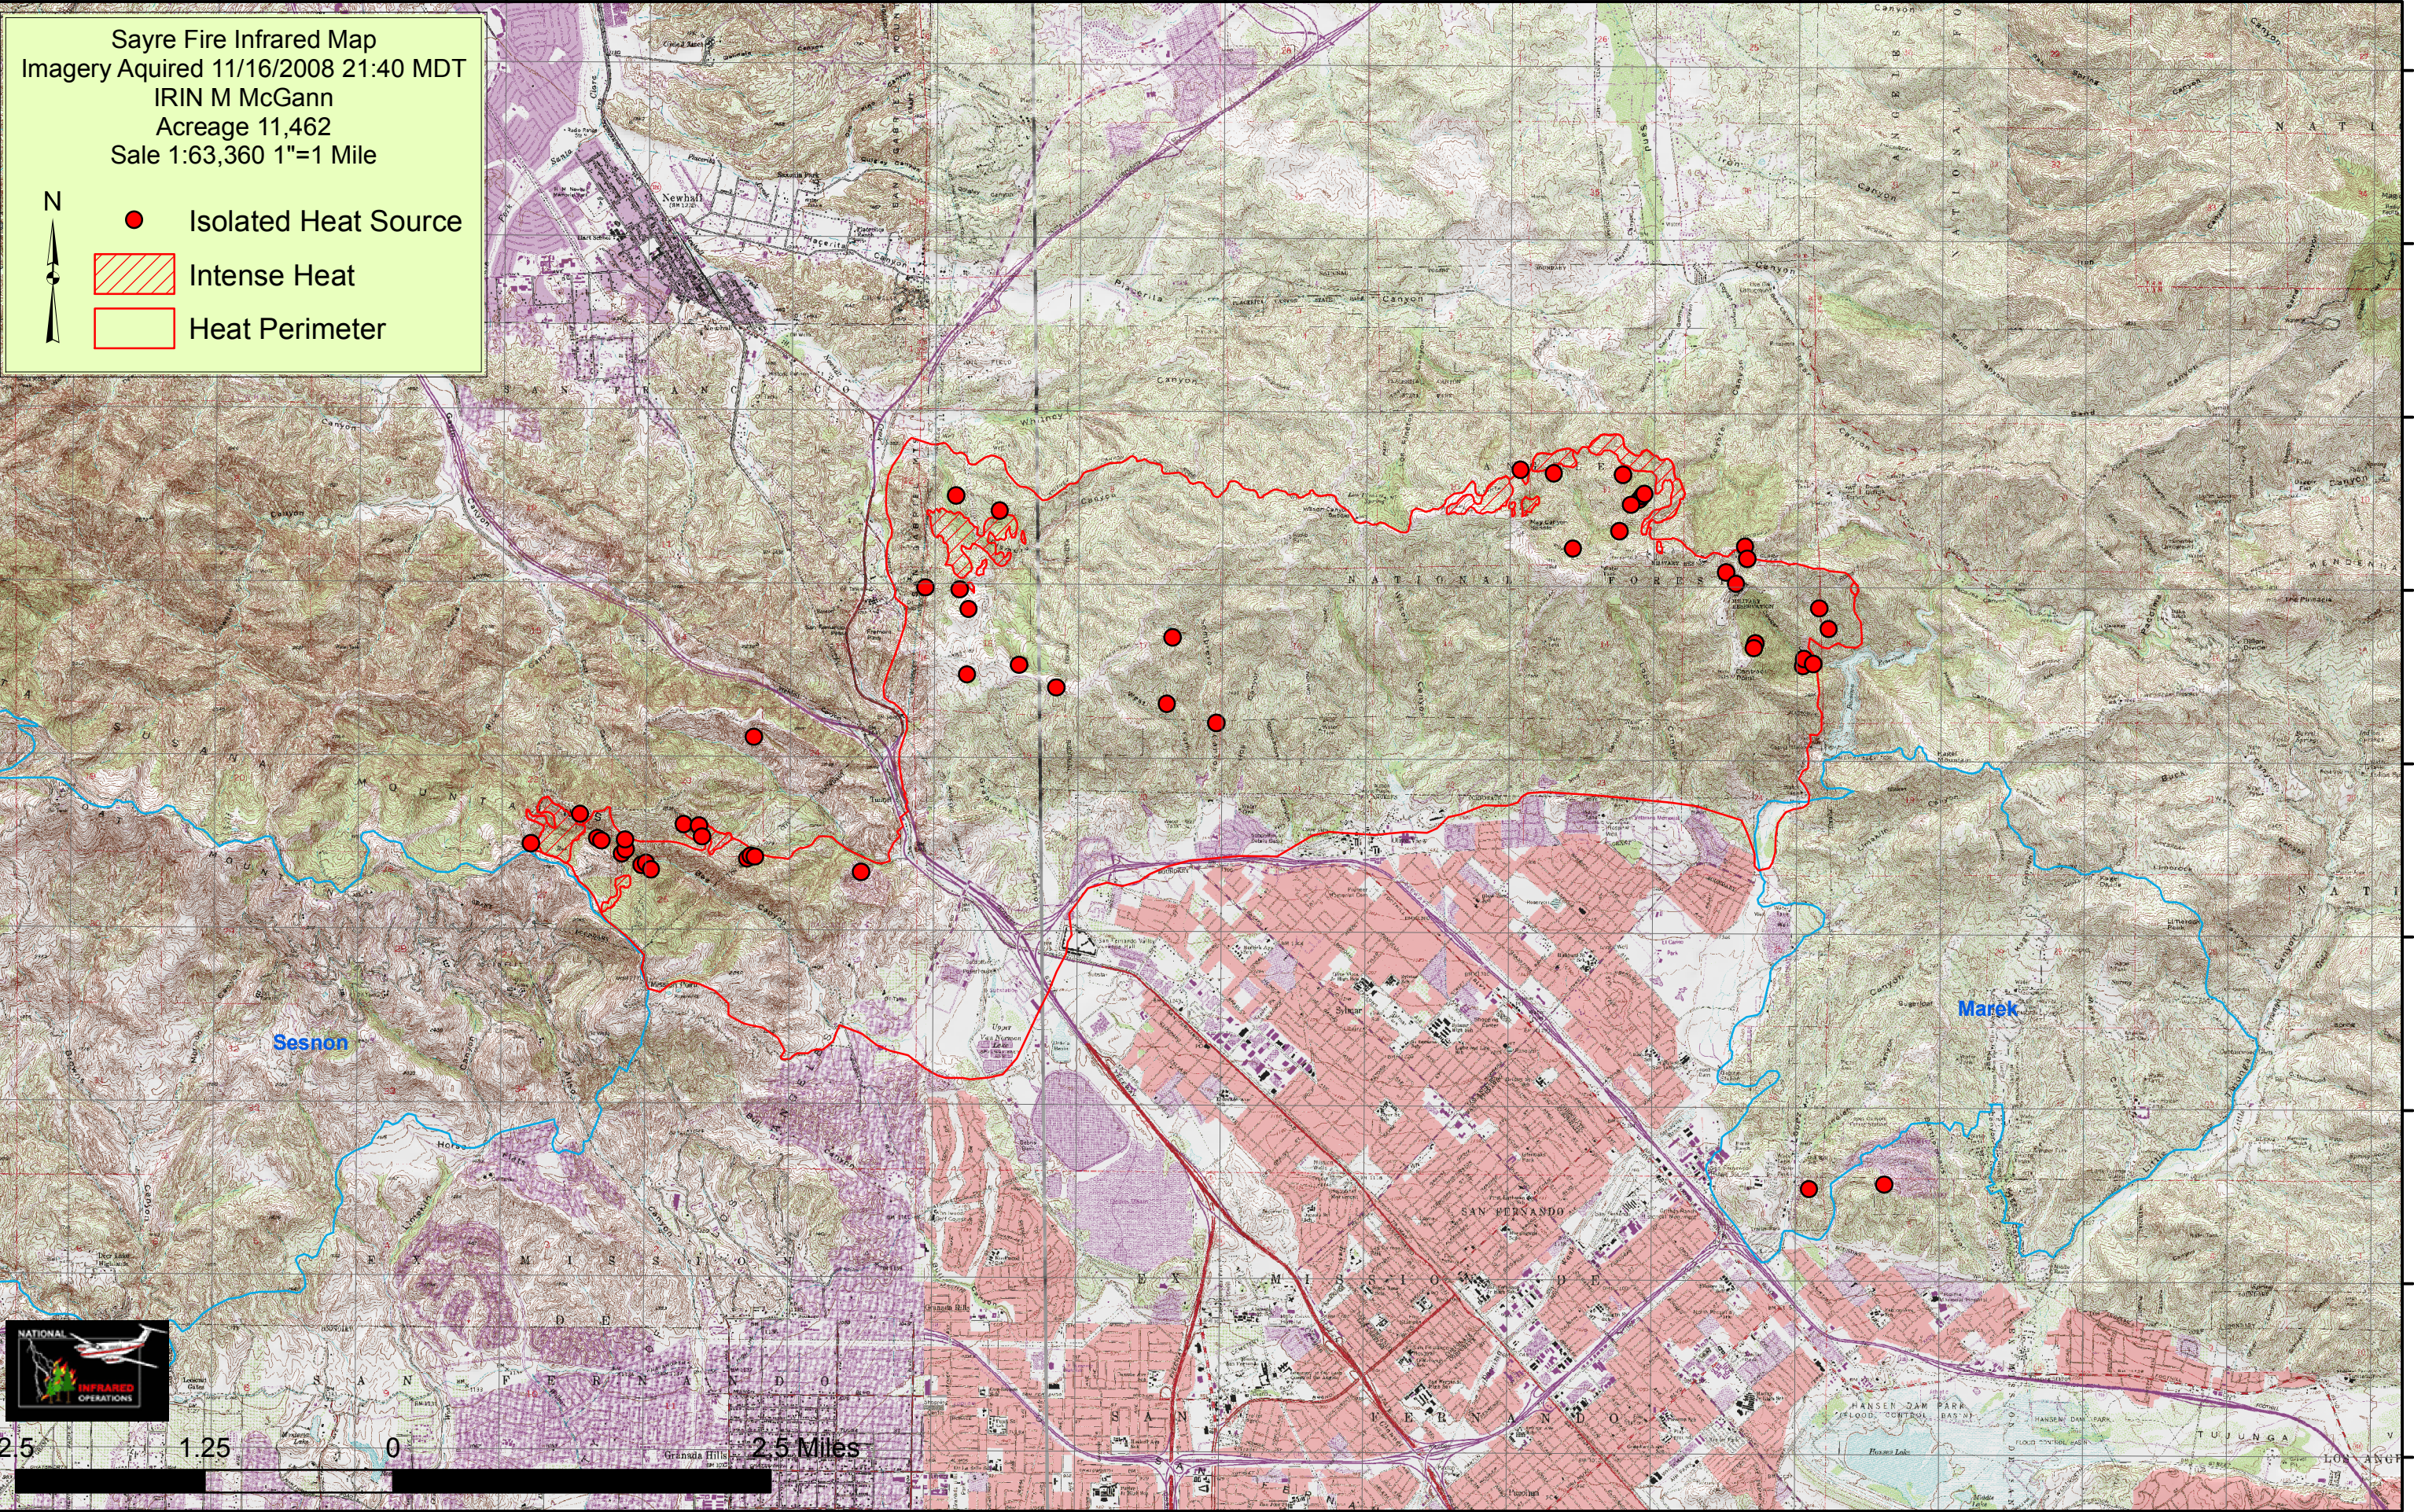

118°36'0"W 118°35'0"W 118°34'0"W 118°33'0"W 118°32'0"W 118°31'0"W 118°30'0"W 118°29'0"W 118°28'0"W 118°27'0"W 118°26'0"W 118°25'0"W 118°24'0"W 118°23'0"W 118°22'0"W 118°21'0"W 118°20'0"W

Sayre Fire Infrared Map
 Imagery Aquired 11/16/2008 21:40 MDT
 IRIN M McGann
 Acreage 11,462
 Sale 1:63,360 1"=1 Mile

N

- Isolated Heat Source
- / / / / Intense Heat
- Heat Perimeter

2.5 1.25 0 2.5 Miles

118°36'0"W 118°35'0"W 118°34'0"W 118°33'0"W 118°32'0"W 118°31'0"W 118°30'0"W 118°29'0"W 118°28'0"W 118°27'0"W 118°26'0"W 118°25'0"W 118°24'0"W 118°23'0"W 118°22'0"W 118°21'0"W 118°20'0"W