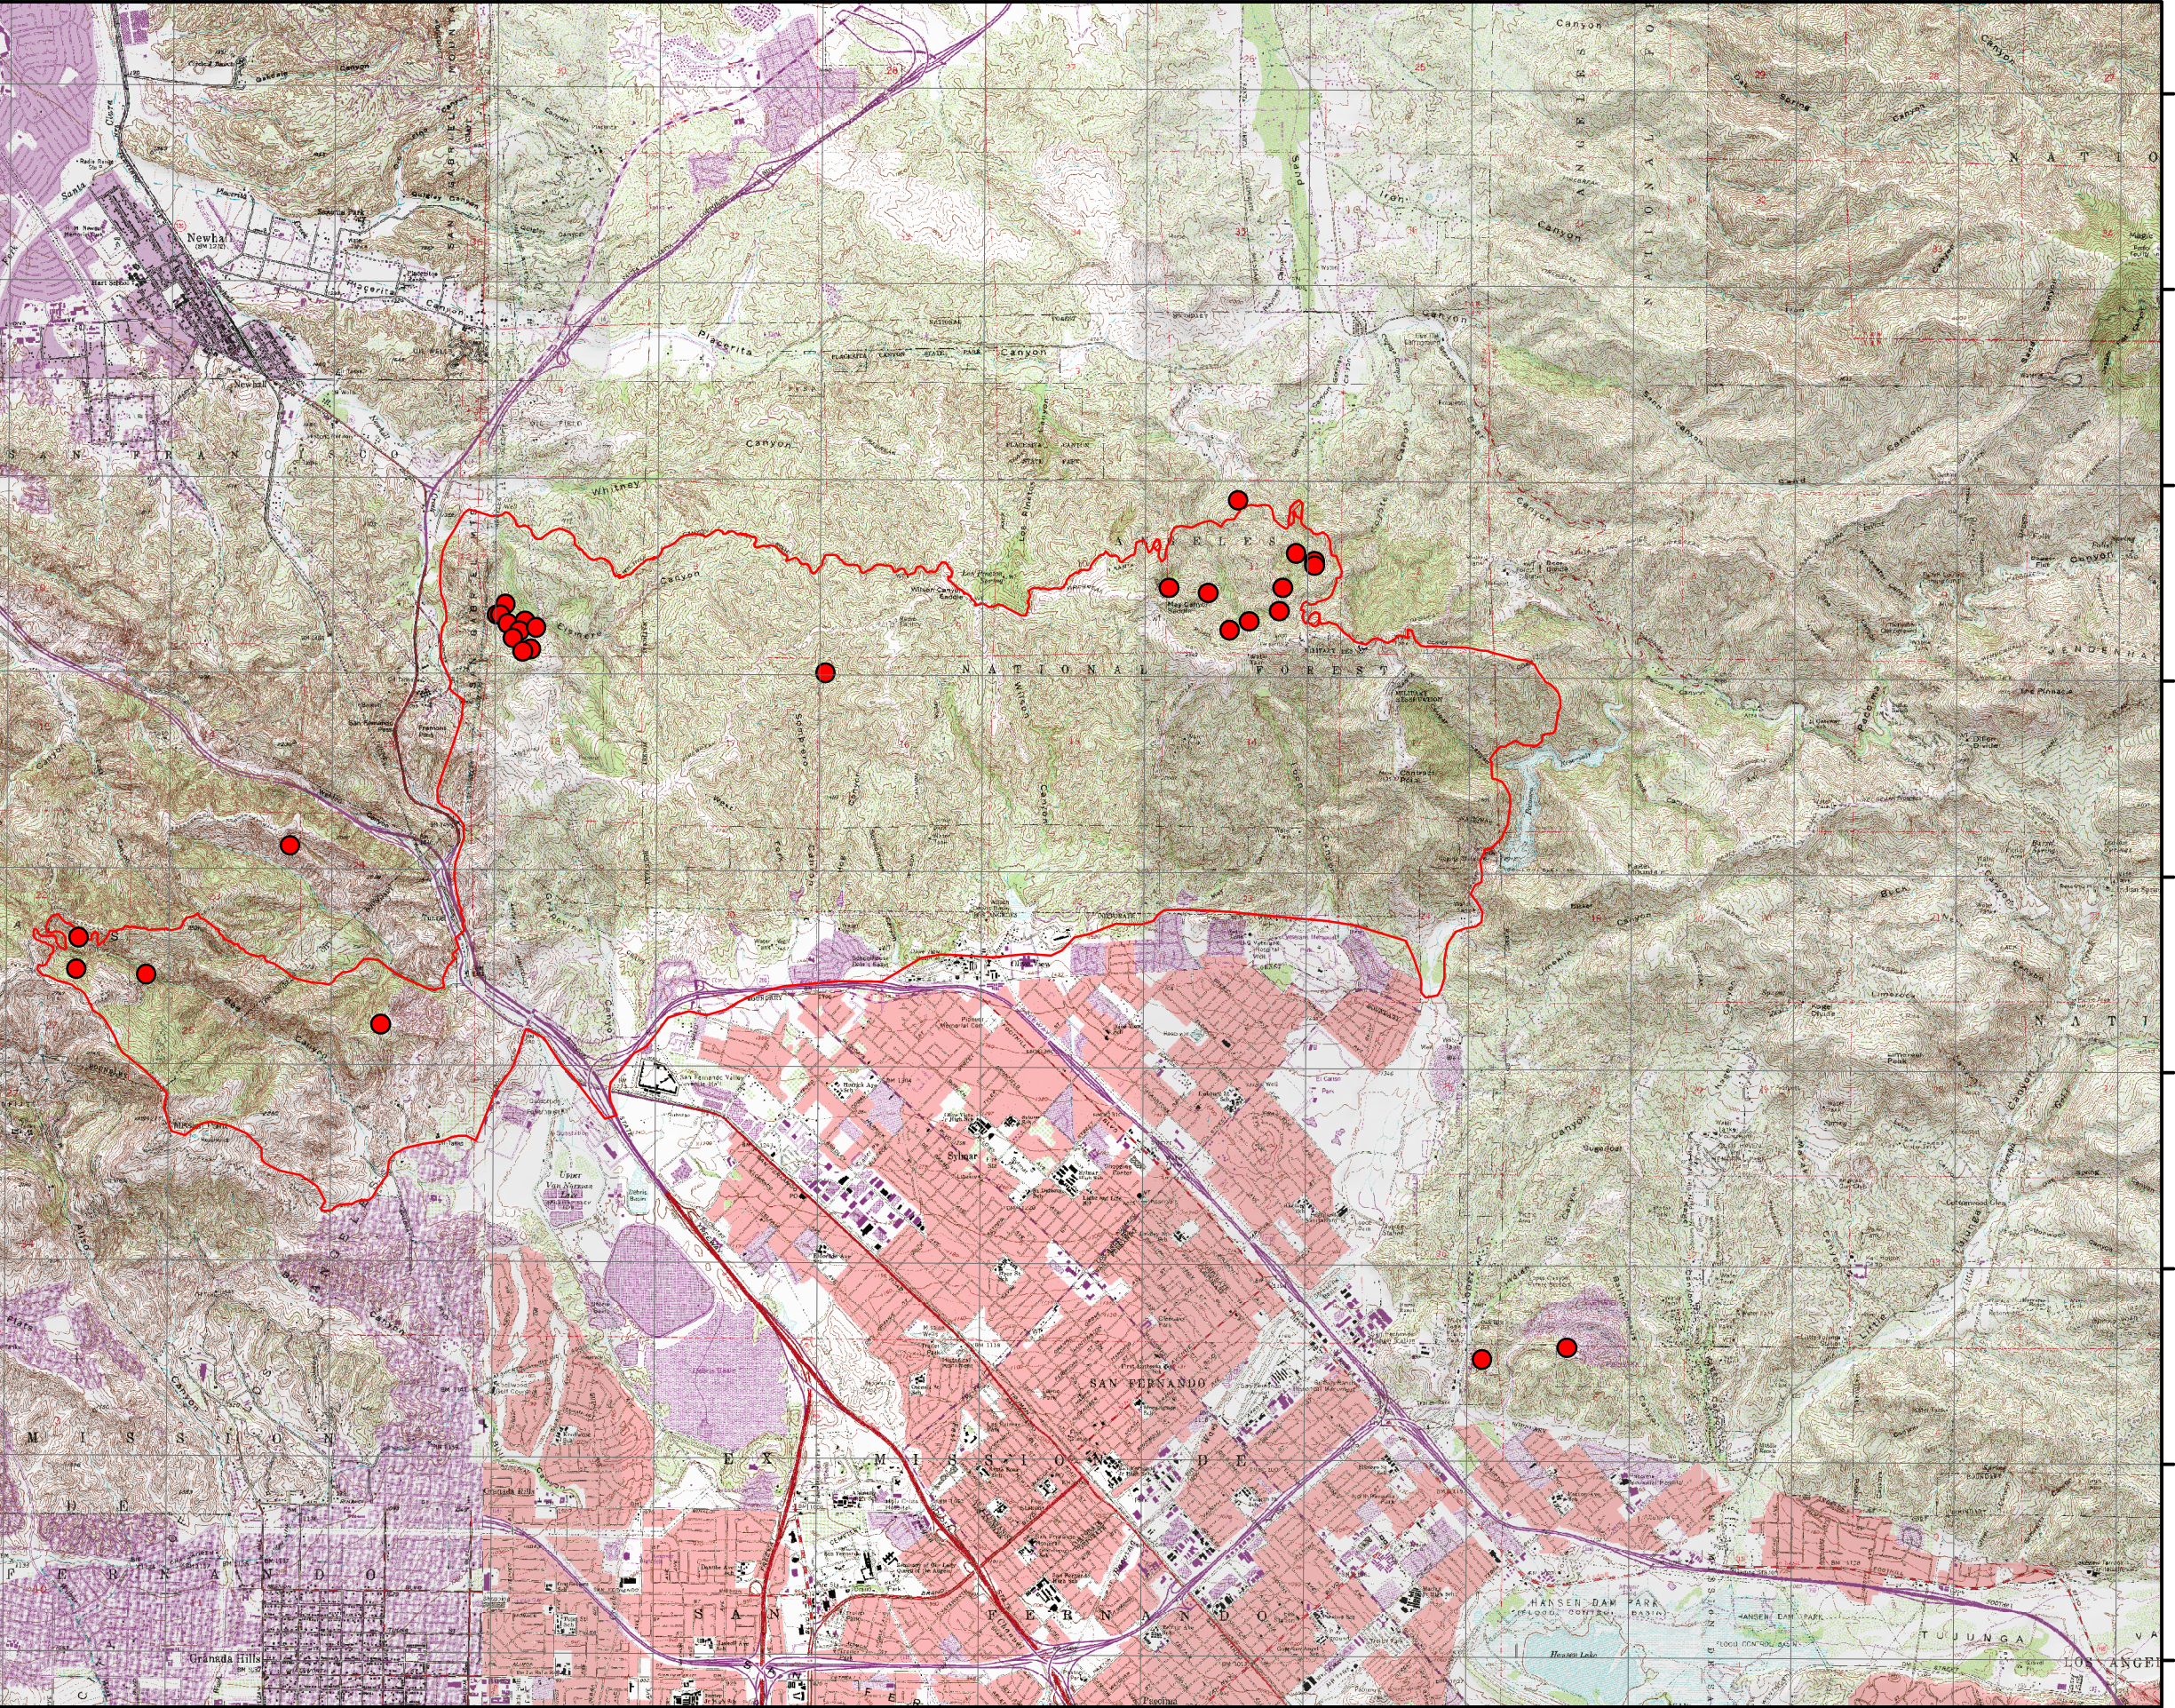

118°36'0"W 118°35'0"W 118°34'0"W 118°33'0"W 118°32'0"W 118°31'0"W 118°30'0"W 118°29'0"W 118°28'0"W 118°27'0"W 118°26'0"W 118°25'0"W 118°24'0"W 118°23'0"W 118°22'0"W 118°21'0"W 118°20'0"W

Sayre Fire Infrared Map
Imagery Aquired 11/17/2008 22:30 MDT
IRIN M McGann
Acreage 11,081
Sale 1:63,360 1"=1 Mile

● Isolated Heat Source
▨ Intense Heat
□ Heat Perimeter

0 0.5 1 Miles

118°36'0"W 118°35'0"W 118°34'0"W 118°33'0"W 118°32'0"W 118°31'0"W 118°30'0"W 118°29'0"W 118°28'0"W 118°27'0"W 118°26'0"W 118°25'0"W 118°24'0"W 118°23'0"W 118°22'0"W 118°21'0"W 118°20'0"W