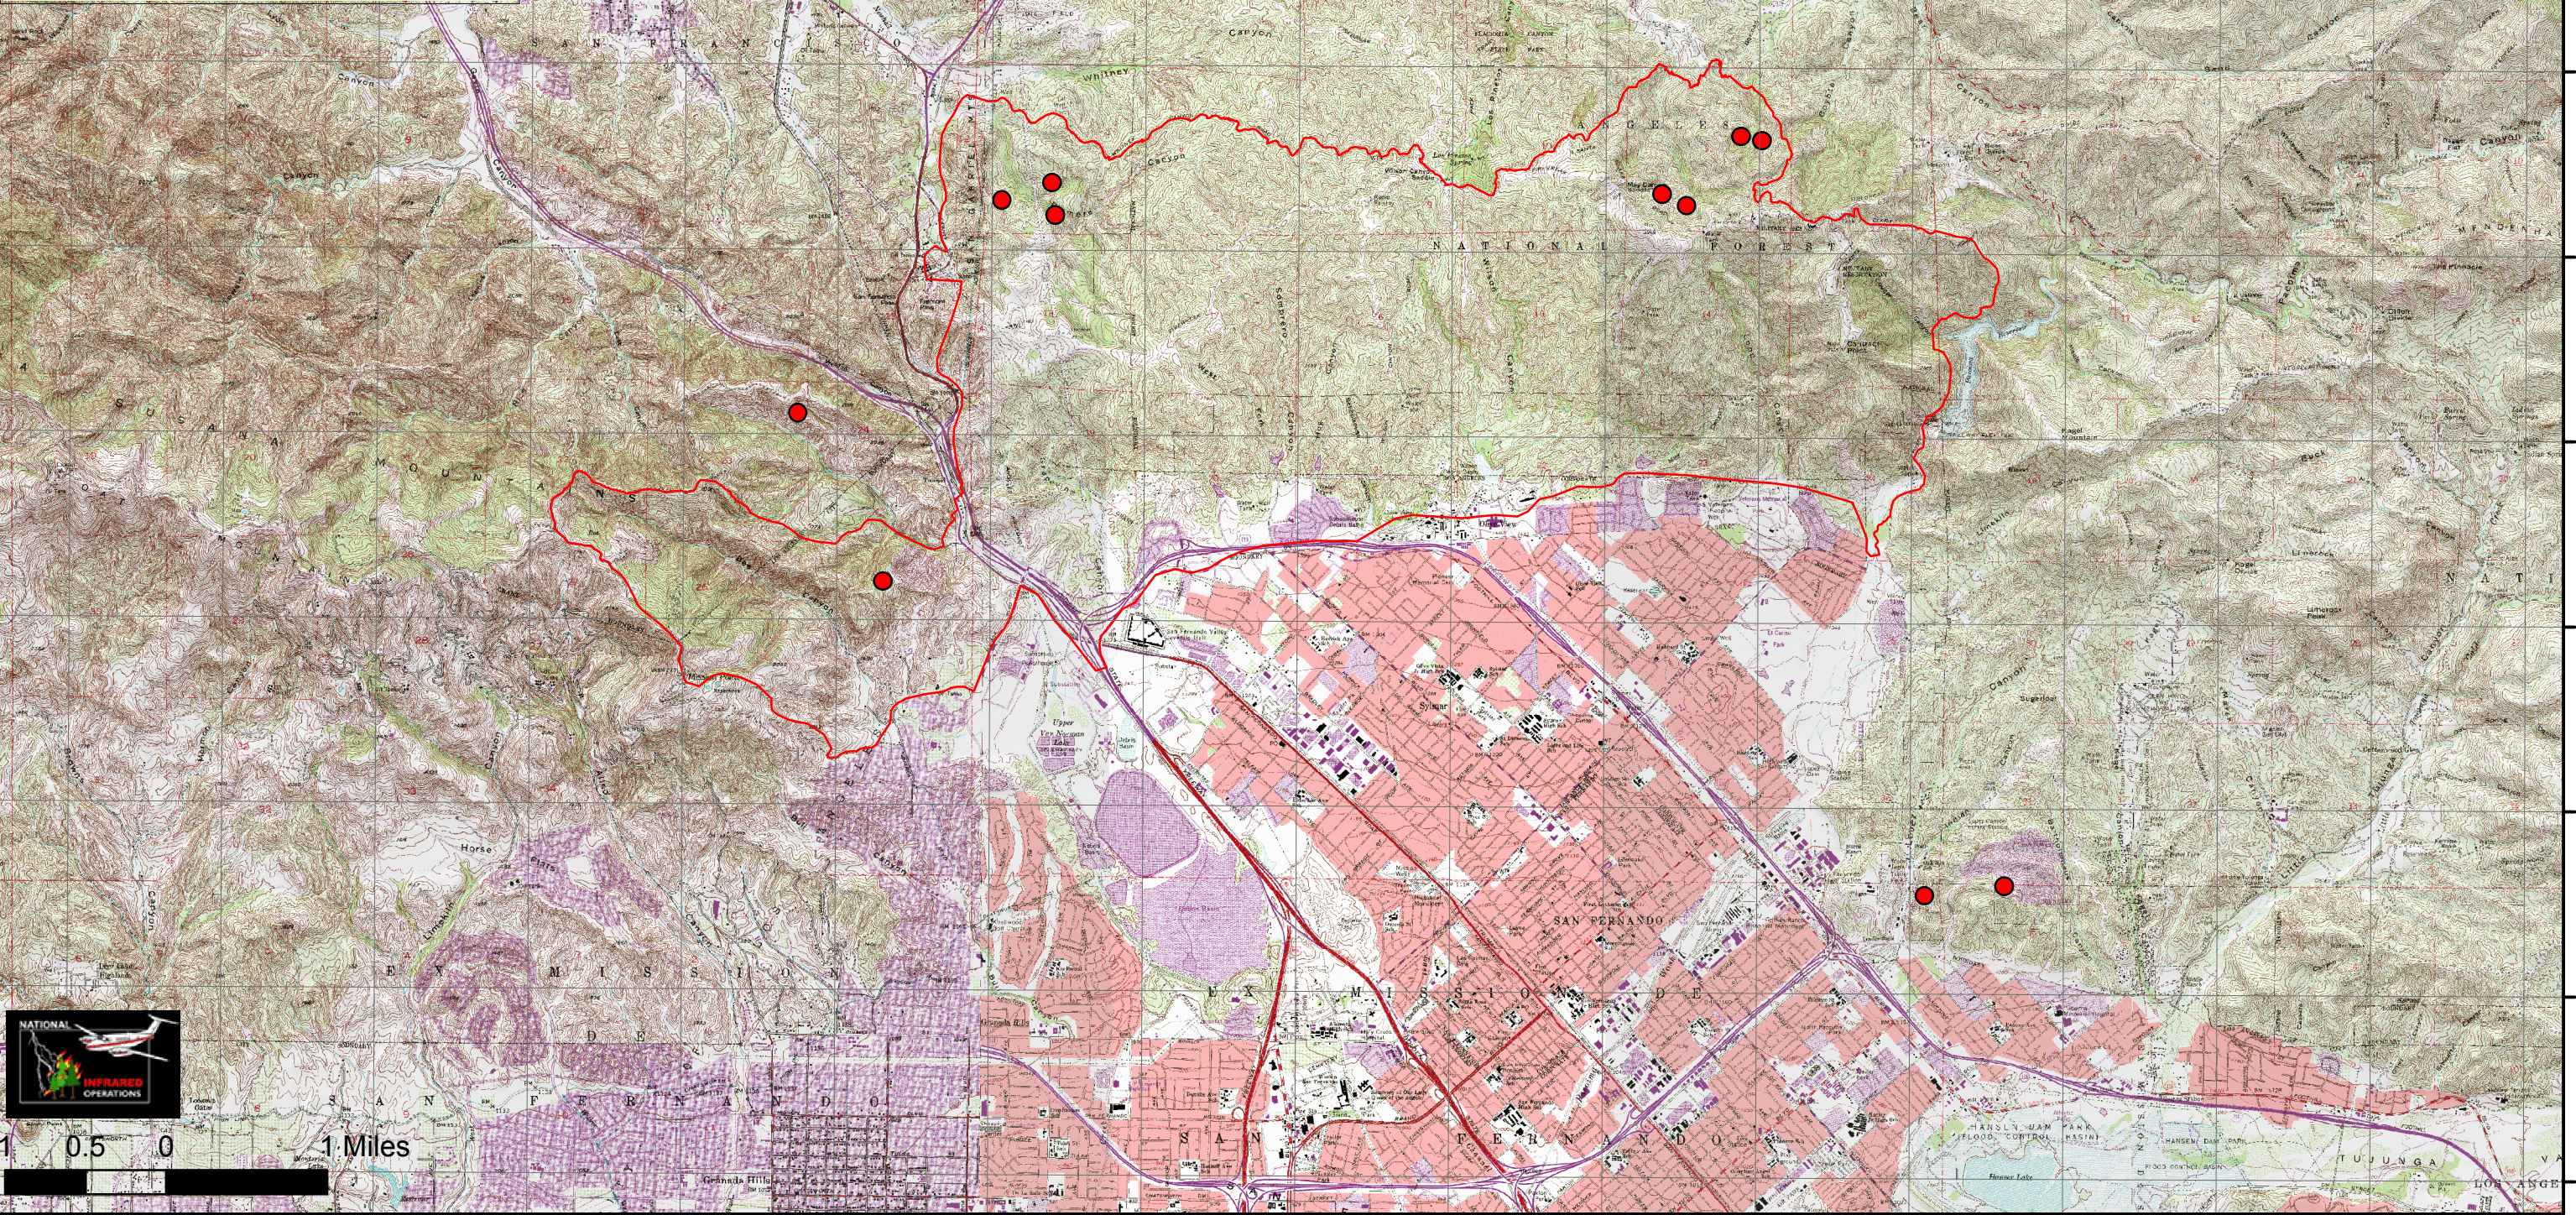

118°36'0"W 118°35'0"W 118°34'0"W 118°33'0"W 118°32'0"W 118°31'0"W 118°30'0"W 118°29'0"W 118°28'0"W 118°27'0"W 118°26'0"W 118°25'0"W 118°24'0"W 118°23'0"W 118°22'0"W 118°21'0"W 118°20'0"W

Sayre Fire Infrared Map
 Imagery Aquired 11/18/2008 22:15 MDT
 IRIN M McGann
 Acreage 11,230
 Sale 1:63,360 1"=1 Mile

N

● Isolated Heat Source

□ Heat Perimeter

118°36'0"W 118°35'0"W 118°34'0"W 118°33'0"W 118°32'0"W 118°31'0"W 118°30'0"W 118°29'0"W 118°28'0"W 118°27'0"W 118°26'0"W 118°25'0"W 118°24'0"W 118°23'0"W 118°22'0"W 118°21'0"W 118°20'0"W